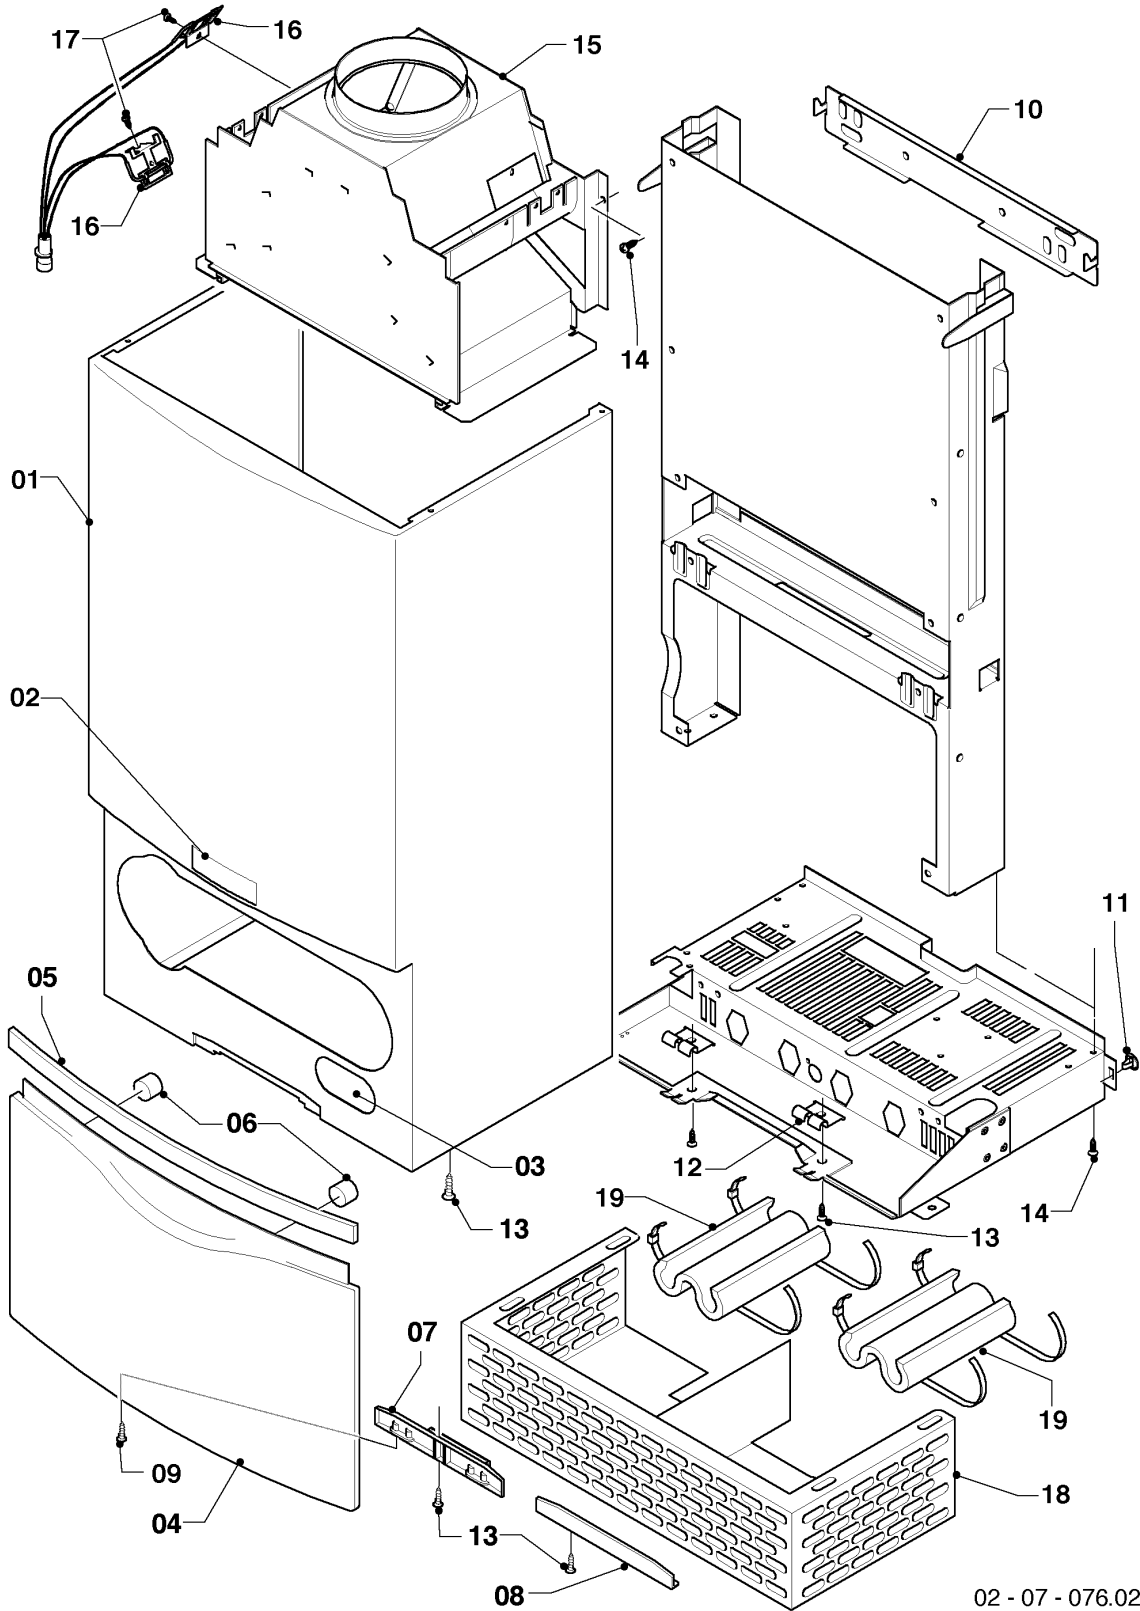

Wall-hung boilers (conventional flue) VU, VUW

VUW 240/3-3 M

07 - Casing parts

02 - 07 - 076.02

Wall-hung boilers (conventional flue) VU,VUW

VUW 240/3-3 M

07 - Casing parts

Поз.	Артикульный номер	Описание	Указание, замечание
01	0020020000	Casing	
02	0020020005	Badge	
03	0020020006	Badge	
04	0020019996	Casing front	with parts 05, 06, 09
05	0020019999	Handle bar (grey)	with part 06
06	-	-	180941 no longer available, replacement for pict. no. 05
07	0020020002	Hinge	with parts 09, 13
08	0020020003	Covering plate hinge	with part 13
09	193538	Screw, (x10)	
10	0020020001	Hanging bracket	
10	0020130588	Fastening kit (screws + plugs)	not shown
11	219619	Clip, (x10)	
12	0020020025	Bracket, (x2)	with part 13
13	235740	Tapping screw ISO 7049	
14	0020107695	Screw, (x10)	
15	0020019995	Draft diverter 24kW	VUW 240/3-3 M, with parts 14, 17
16	253537	Sensor	with part 17
17	0010027609	Screw, (x10)	
18	0020038155	Air protection basket	only for balcony
19	076629	Insulation, (x2)	only for balcony