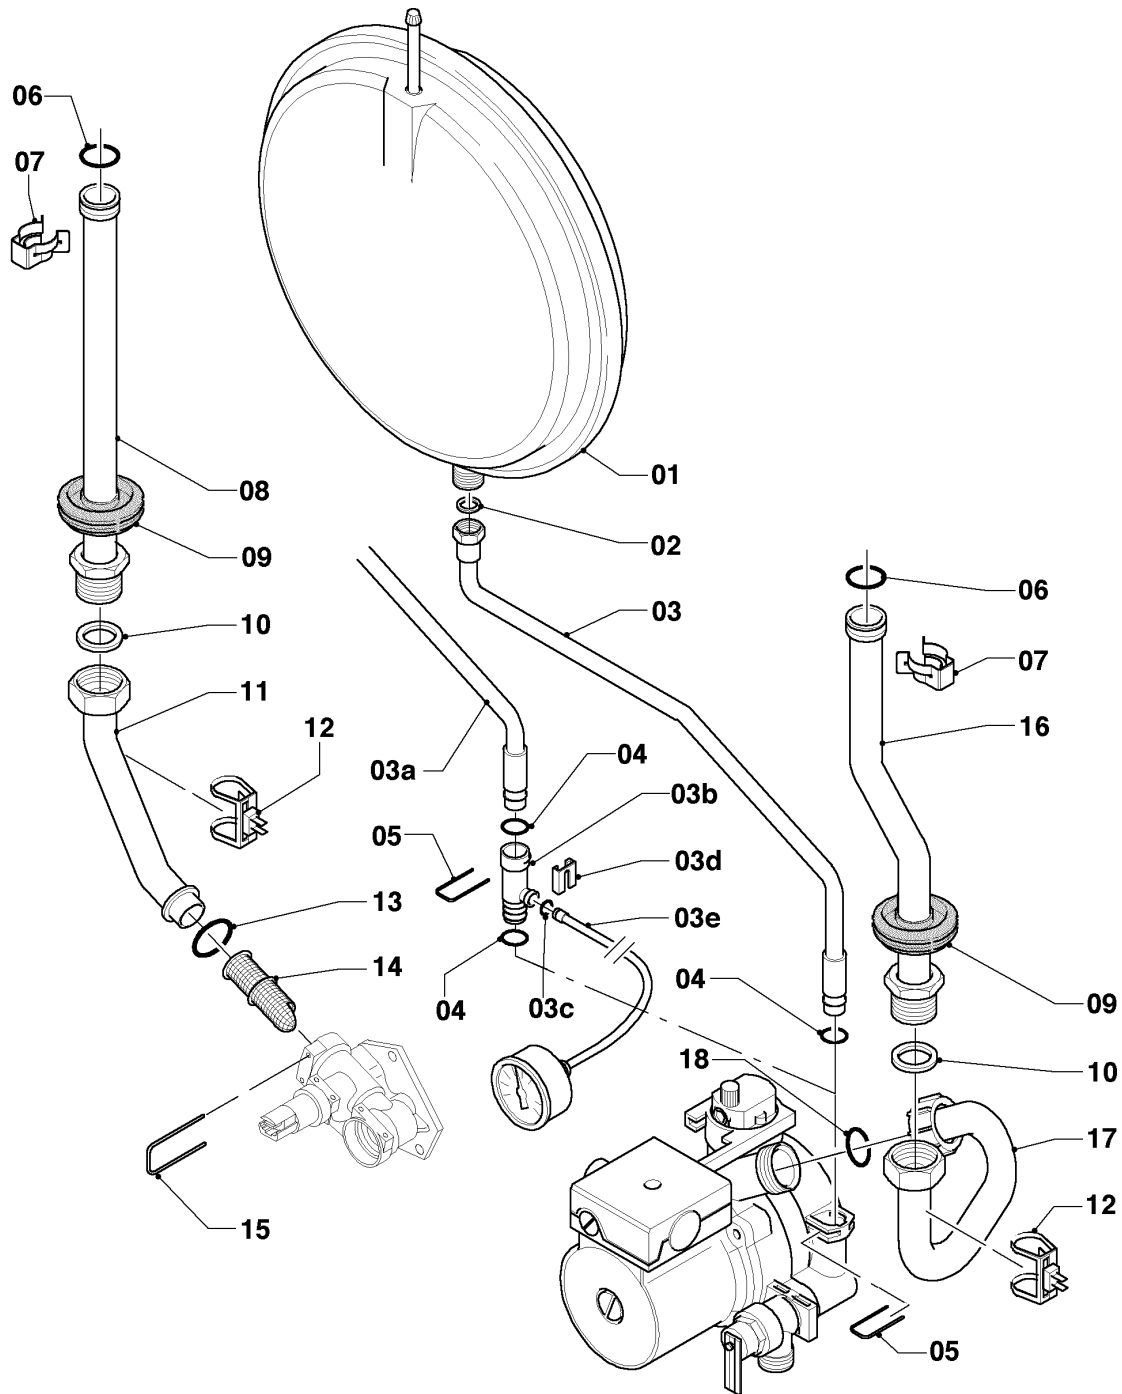

Wall-hung boilers (conventional flue) VU, VUW

VUW 240/3-3 M

08b - Hydraulic parts

02 - 08 - 132.01

Wall-hung boilers (conventional flue) VU,VUW

VUW 240/3-3 M

08b - Hydraulic parts

Поз.	Артикульный номер	Описание	Указание, замечание
01	0020020019	Expansion vessel 6 ltr.	with part 02
02	981149	Sealing ring, (x10)	
03	0020020022	Connection tube	with parts 02, 04, 05
03a	0020023811	Connection tube	with parts 02, 04, 05
03b	0020023812	Adapter manometer	with parts 03c, 03d, 04, 05
03c	981155	O-ring, (x10)	
03d	0020107709	Support	
03e	180982	Pressure gauge	with parts 03c, 03d
04	178993	O-ring, (x10)	
05	0020107694	Clip, (x5)	
06	981151	O-ring, (x10)	
07	219621	Spring clamp, (x10)	
08	0020038160	Connection tube	VUW 240/3-3 M, with parts 06, 07, 09, 10
09	-	-	not for these appliances
10	981140	Sealing ring, 3/4, (x10)	
11	0020038158	Connection tube	with parts 10, 13
12	0020068120	Sensor, NTC 19mm	
13	193537	O-ring, (x10)	
14	179030	Filter	with parts 13, 15
15	178992	Clip, (x10)	
16	0020020024	Connection tube	with parts 06, 07, 09, 10
17	0020020020	Connection tube	with parts 10, 18
18	193539	O-ring, (x10)