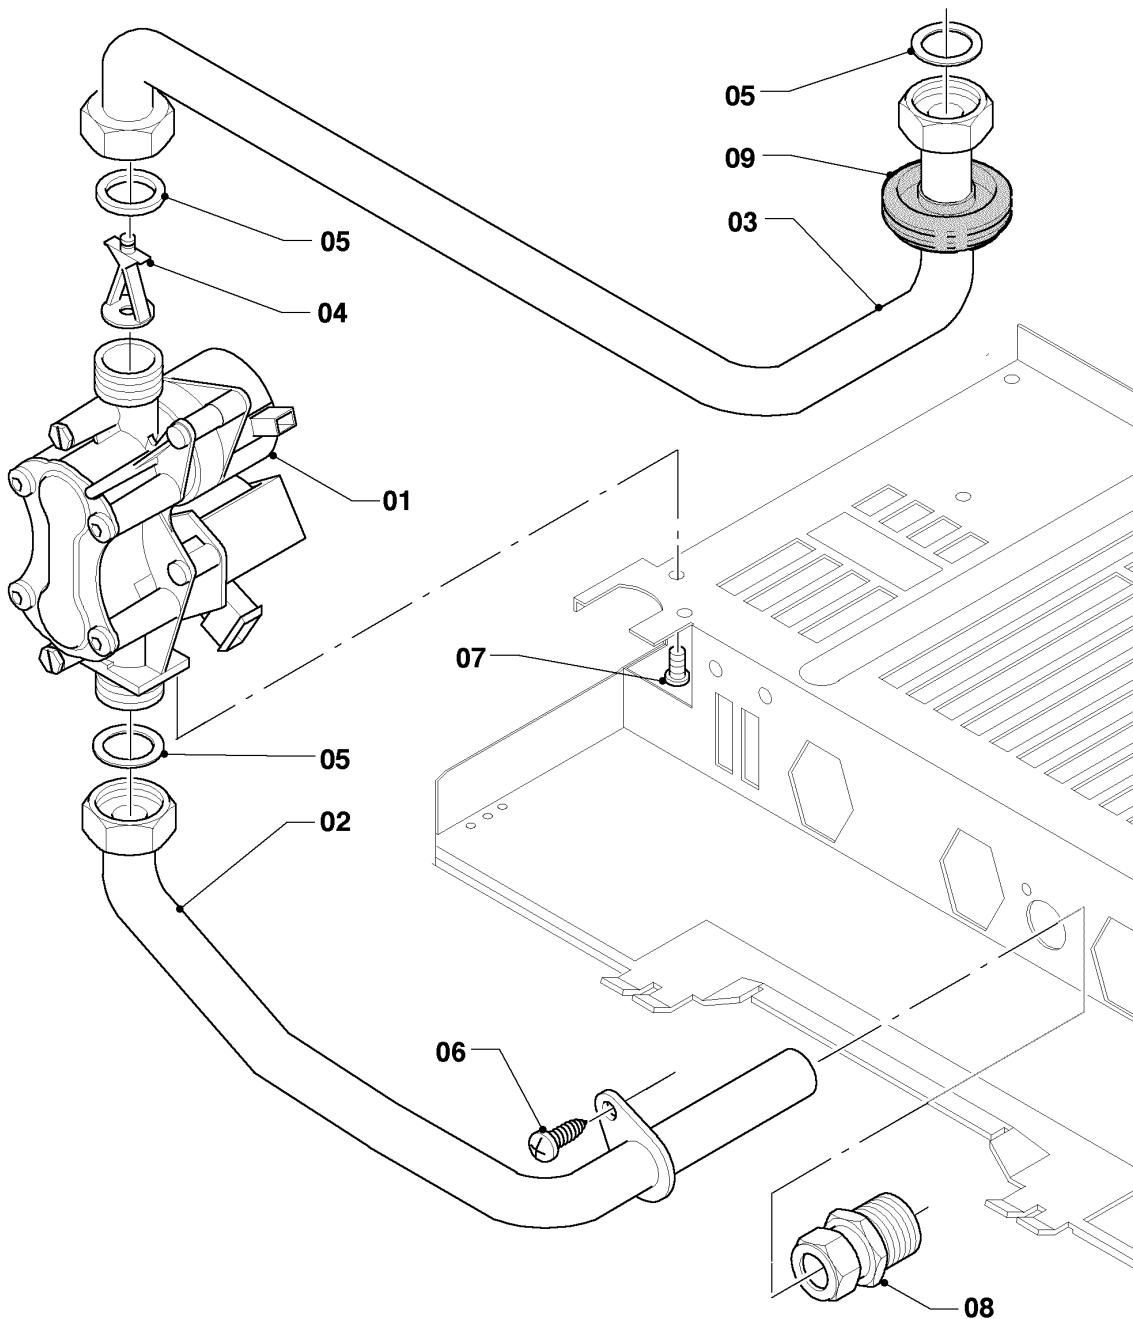

Wall-hung boilers (conventional flue) VU,VUW

VUW 240/3-3 M

05 - Gas section

02 - 05 - 021.01

Wall-hung boilers (conventional flue) VU,VUW

VUW 240/3-3 M

05 - Gas section

Поз.	Артикульный номер	Описание	Указание, замечание
00	0020024599	Conversion set 24kW to PB	to P/B, 24kW (SOE), not shown
00	0020053229	Conversion set 24kW to PB (30mbar)	to P/B (30mbar), 24kW (EXP,SK,HU,GUS,UA), not shown
00	0020053235	Conversion set 24kW to PB (37mbar)	to P/B (37mbar), 24kW (PL), not shown
00	0020053230	Conversion set 24kW to PB (50mbar)	to P/B (50mbar), 24kW (HU), not shown
00	0020053237	Conversion set 24kW to GZ35/Ls	to GZ35/Ls, 24kW (PL), not shown
00	0020053239	Conversion set 24kW to GZ41/Lw	to GZ41/Lw, 24kW (PL), not shown
00	0020024600	Conversion set 24kW to H	to H, 24kW (SOE), not shown
00	0020053233	Conversion set 24kW to H (13+20mbar)	to H (13+20mbar), 24kW (EXP,PL,SK,GUS,UA), not shown
00	0020024601	Conversion set 18,20kW to PB	to P/B, 18-20kW (SOE), not shown
00	0020053228	Conversion set 20kW to PB (30mbar)	to P/B (30mbar), 20kW (SK,GUS,UA), not shown
00	0020053234	Conversion set 20kW to PB (37mbar)	to P/B (37mbar), 20kW (PL), not shown
00	0020053236	Conversion set 20kW to GZ35/Ls	to GZ35/Ls, 20kW (PL), not shown
00	0020053238	Conversion set 20kW to GZ41/Lw	to GZ41/Lw, 20kW (PL), not shown
00	0020024602	Conversion set 18,20kW to H	to H, 18-20kW (SOE), not shown
00	0020053232	Conversion set 20kW to H (13+20mbar)	to H (13+20mbar), 20kW (PL,SK,GUS,UA), not shown
00	0020053231	Conversion set 24kW to H (25mbar)	to H (25mbar), 24kW (HU), not shown
01	0020019991	Gas section	natural gas H, with parts 05, 07
01	0020019992	Gas section	LP-gas B, with parts 05, 07
02	0020019989	Tube gas	with parts 05, 06
03	0020019988	Tube gas	with part 05
04	0020023813	Throttle jet 5.70 brown	VUW 240/3-3 M, natural gas H, with part 05
04	0020023813	Throttle jet 5.70 brown	VUW 240/3-3 M, LP-gas B, with part 05
05	981142	Sealing ring, (x10)	
06	0020107695	Screw, (x10)	