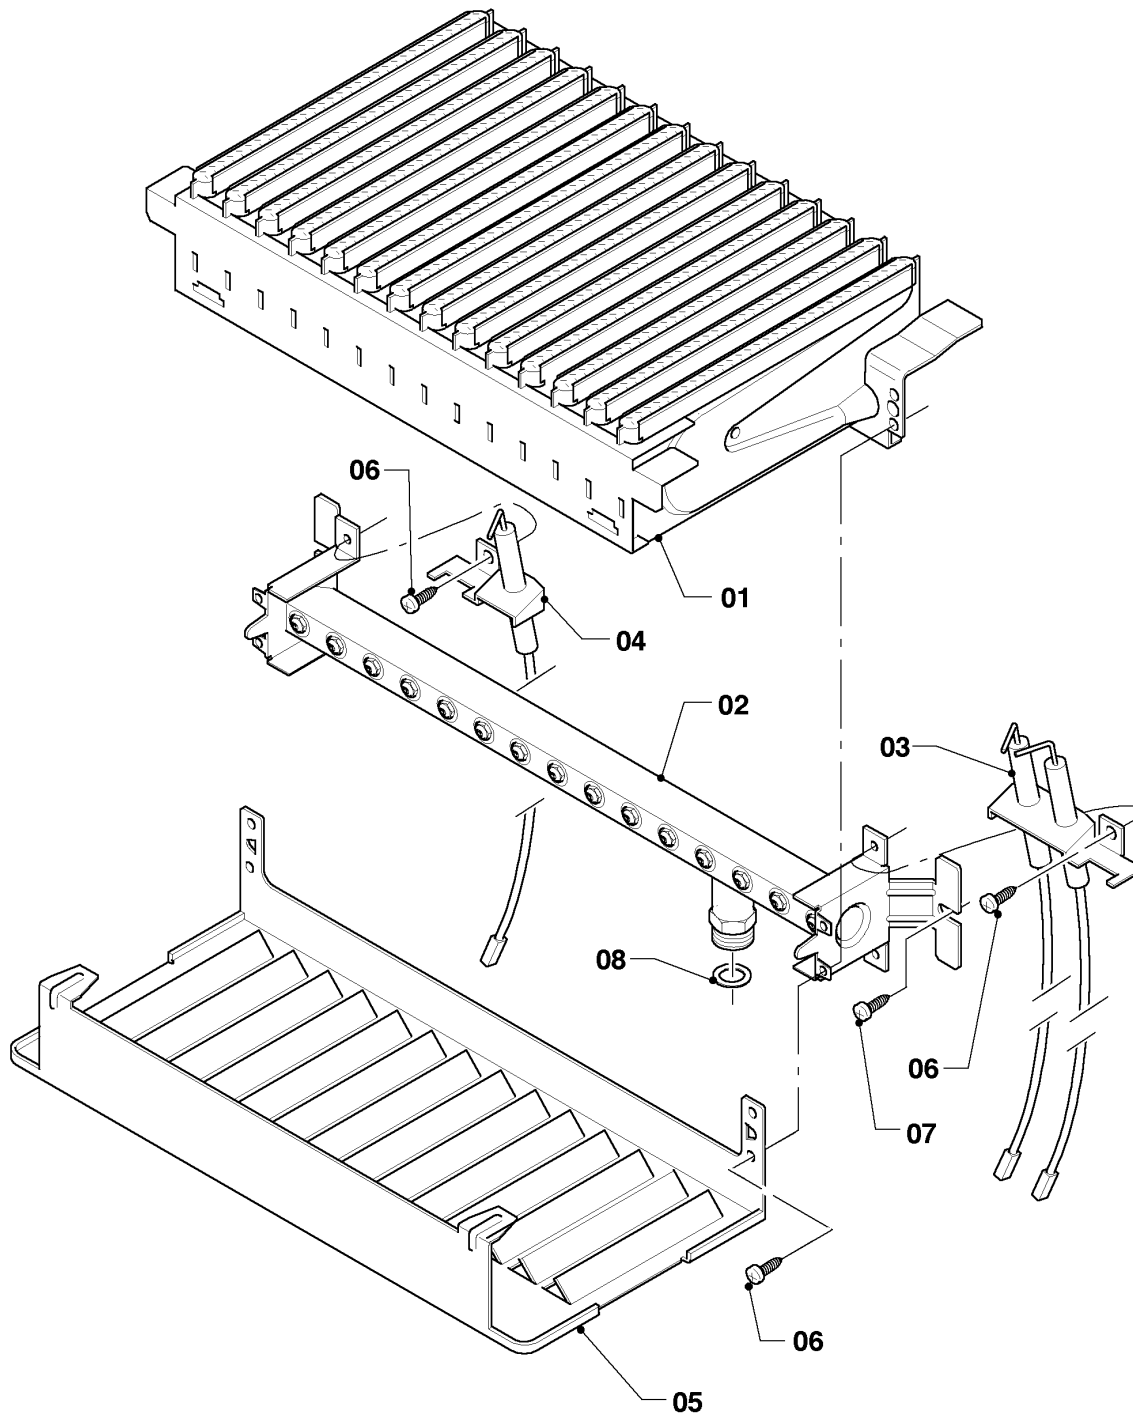

Wall-hung boilers (conventional flue) VU, VUW

VUW 240/3-3 M

04 - Burner

02 - 04 - 041.01

Wall-hung boilers (conventional flue) VU, VUW

VUW 240/3-3 M

04 - Burner

Поз.	Артикульный номер	Описание	Указание, замечание
01	0020071709	Burner chamber group 24kW	VUW 240/3-3 M, with part 06
02	0020019983	Burner support 24kW H	VUW 240/3-3 M, with parts 07, 08
02	0020019984	Burner support 24kW B	VUW 240/3-3 M, with parts 07, 08
02	0020053237	Conversion set 24kW to GZ35/Ls	VUW 240/3-3 M, GZ35/Ls (PL), with parts 07, 08, (only available as conversion set)
02	0020053239	Conversion set 24kW to GZ41/Lw	VUW 240/3-3 M, GZ35/Ls (PL), with parts 07, 08, (only available as conversion set)
03	0020019985	Ignition electrode	with part 06
04	090761	Electrode (monitoring)	with part 06
05	0020019987	Protection plate	VUW 240/3-3 M, with part 06
06	0010027607	Screw, (x10)	
07	0020107695	Screw, (x10)	
08	981142	Sealing ring, (x10)	