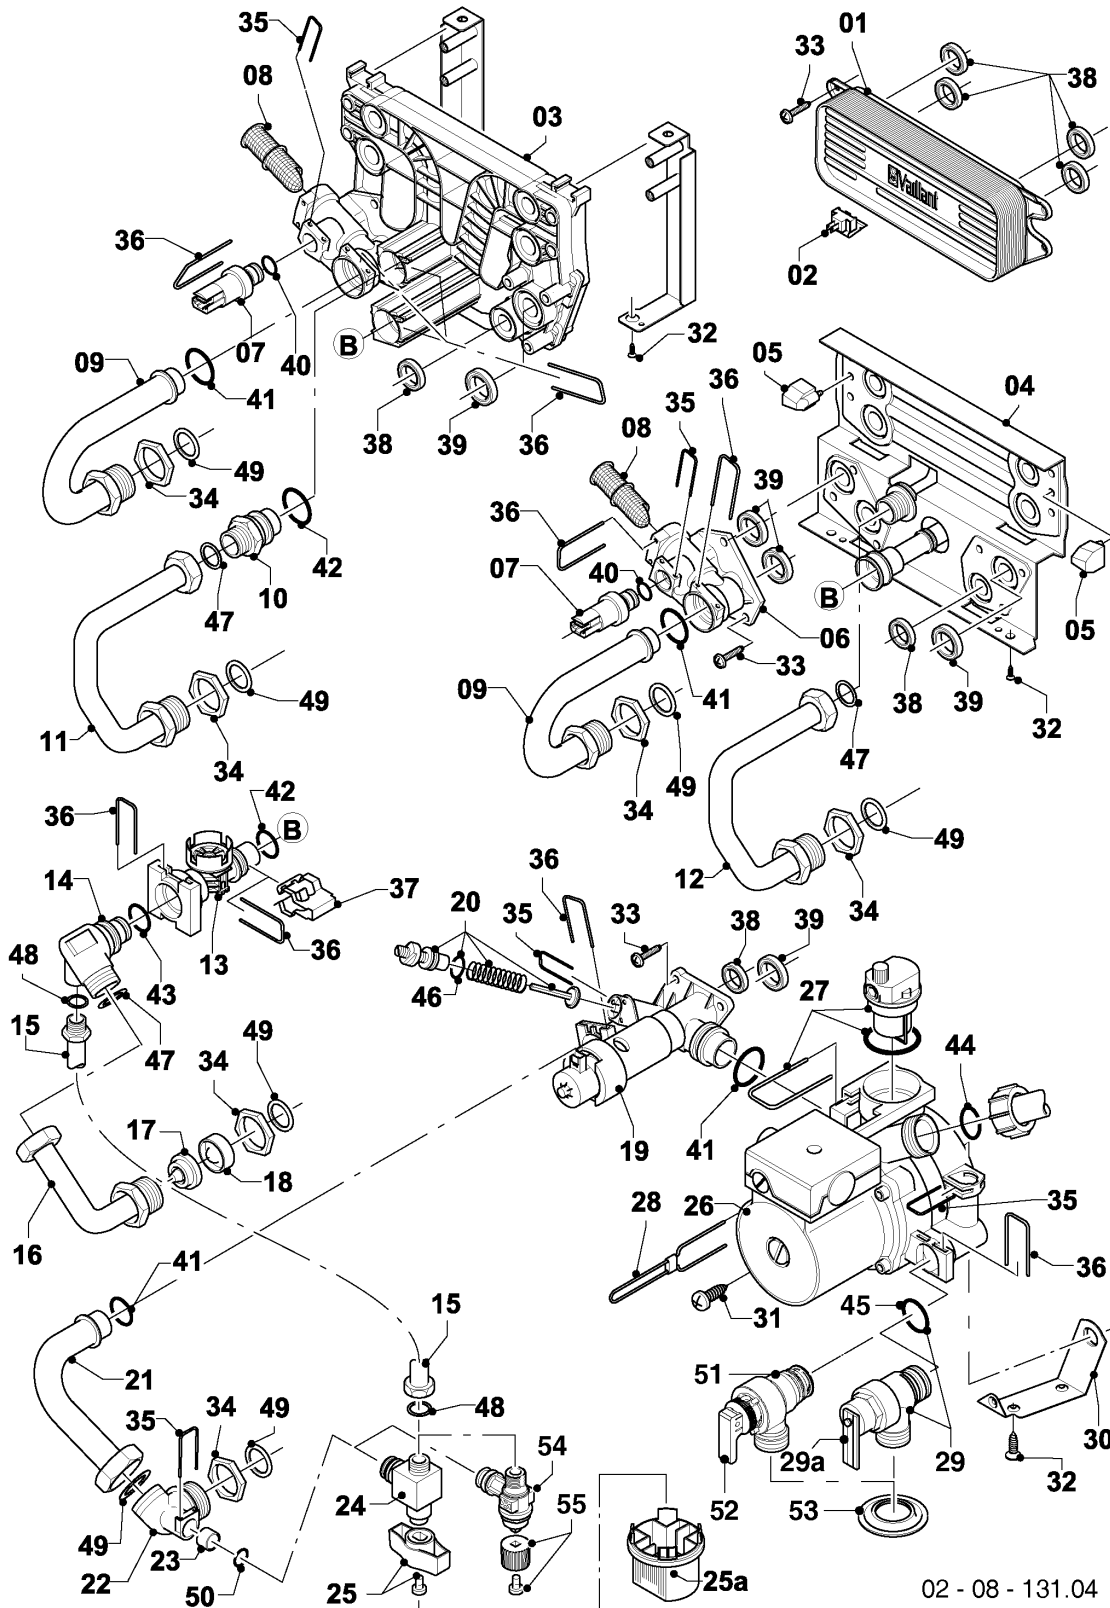

Wall-hung boilers (conventional flue) VU, VUW

VUW 240/3-3 M

08a - Hydraulic parts

02 - 08 - 131.04

Wall-hung boilers (conventional flue) VU,VUW

VUW 240/3-3 M

08a - Hydraulic parts

Поз.	Артикульный номер	Описание	Указание, замечание
01	0020020018	Heat exchanger DHW, 11 (13) plates	with parts 33, 38
02	-	-	not for these appliances
03	-	-	not for these appliances
04	178965	Support	with parts 05,32,33,37,38,39,41,42,47
05	193536	Guide, (x2)	
06	179031	Connection, brass	with parts 33, 35, 36, 39, 40, 41
07	0020059717	Sensor (water pressure)	with parts 35, 40
08	179030	Filter	with parts 36, 41
09	179033	Pipe	with parts 34, 41, 49
10	-	-	not for these appliances
11	-	-	not for these appliances
12	179034	Pipe	with parts 34, 47, 49
13	178988	Flow sensor	with parts 36, 37, 42, 43
14	0020018067	Connection piece	with parts 36, 43, 47, 48
15	0020018066	Tube	with part 48
16	179037	Pipe	with parts 17, 18, 34, 47, 49
17	-	-	not for these appliances
18	074514	Filter	
19	0020020015	Diverter valve, plastic	with parts 20,33,35,36,38,39,41
20	178980	Bypass	with part 35
21	179036	Pipe	with parts 41, 49
22	0020018068	Connection piece	with parts 34, 49, 50
23	0020018064	Non-return valve	
24	-	-	replaced by pict. no. 54
25	0020010292	Handle, (x2)	
25a	0020051043	Handle	
26	0010032759	Cable	Required in case of conversion
26	0020020023	Pump	with parts 27,30,33,35,36,38,39,41,44,45 Future phase-out due to EU regulation