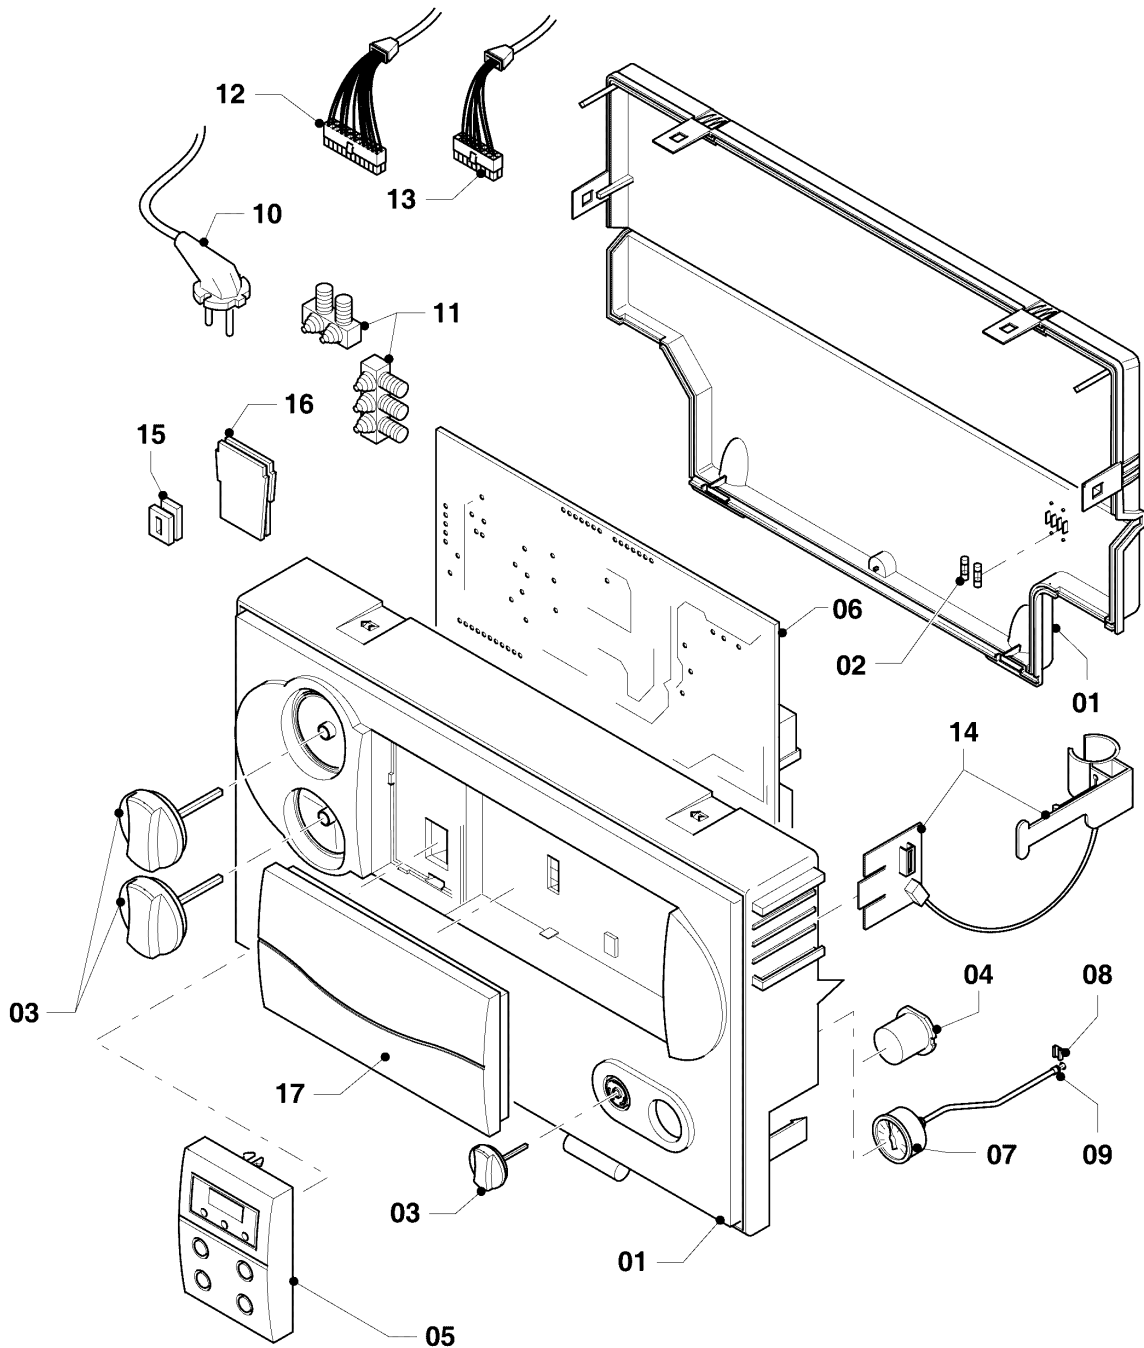

Wall-hung boilers (conventional flue) VU, VUW

VUW 240/3-3 M

12 - Control box

02-12-047.04

Wall-hung boilers (conventional flue) VU,VUW

VUW 240/3-3 M

12 - Control box

Поз.	Артикульный номер	Описание	Указание, замечание
01	193582	Casing	
02	0020067507	Fuse, 2,0 A T2H, (x10)	2.0 AT
03	0020074963	Buttons grey, kit of 3	
04	180981	Plug	
05	0020040154	Display	
06	0020092371	Printed circuit	
07	180982	Pressure gauge	with parts 08, 09
08	0020107709	Support	
09	981155	O-ring, (x10)	
10	0020200688	Supply harness	
11	078533	Cable fixation	
12	0020020026	Harness	gas section, pressure sensor, 3-way valve, flow sensor, NTC sensor DHW heat exchanger
13	0020020027	Harness	ionisation electrode, sensor flue gas, NTC sensor heating water in/out
14	0020020004	Strap	
15	139438	Black plastic filler control box	
16	0020041940	Plug	
17	0020130489	Cover control slot, grey