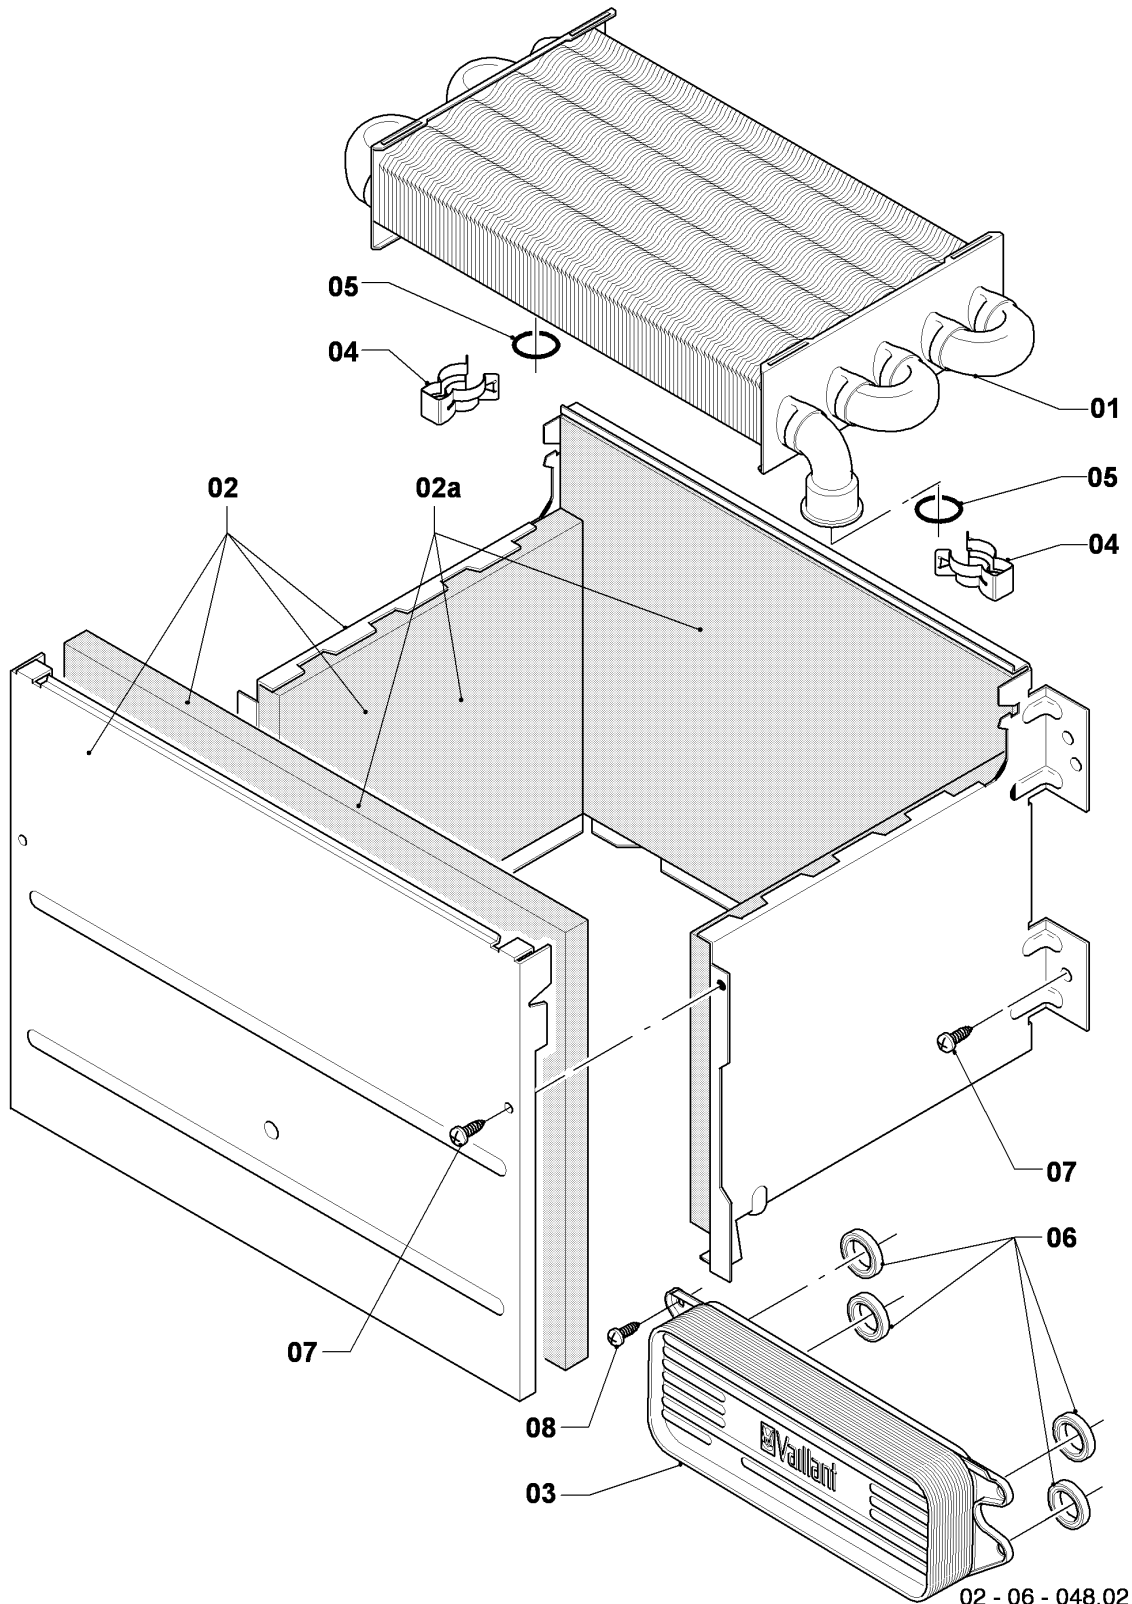

Wall-hung boilers (conventional flue) VU, VUW

VUW 240/3-3 M

06 - Heat exchanger

Wall-hung boilers (conventional flue) VU,VUW

VUW 240/3-3 M

06 - Heat exchanger

Поз.	Артикульный номер	Описание	Указание, замечание
01	0020019994	Heat exchanger, 92 fins	VUW 240/3-3 M, with parts 04, 05
02	0020053594	Combustion chamber	VUW 240/3-3 M, with part 07
02a	0020082189	Insulation (set)	VUW 240/3-3 M
03	0020020018	Heat exchanger DHW, 11 (13) plates	with parts 06, 08
04	219621	Spring clamp, (x10)	
05	981151	O-ring, (x10)	
06	178969	Gasket, type C, (x10)	
07	0020107695	Screw, (x10)	
08	178968	Screw, (x10)