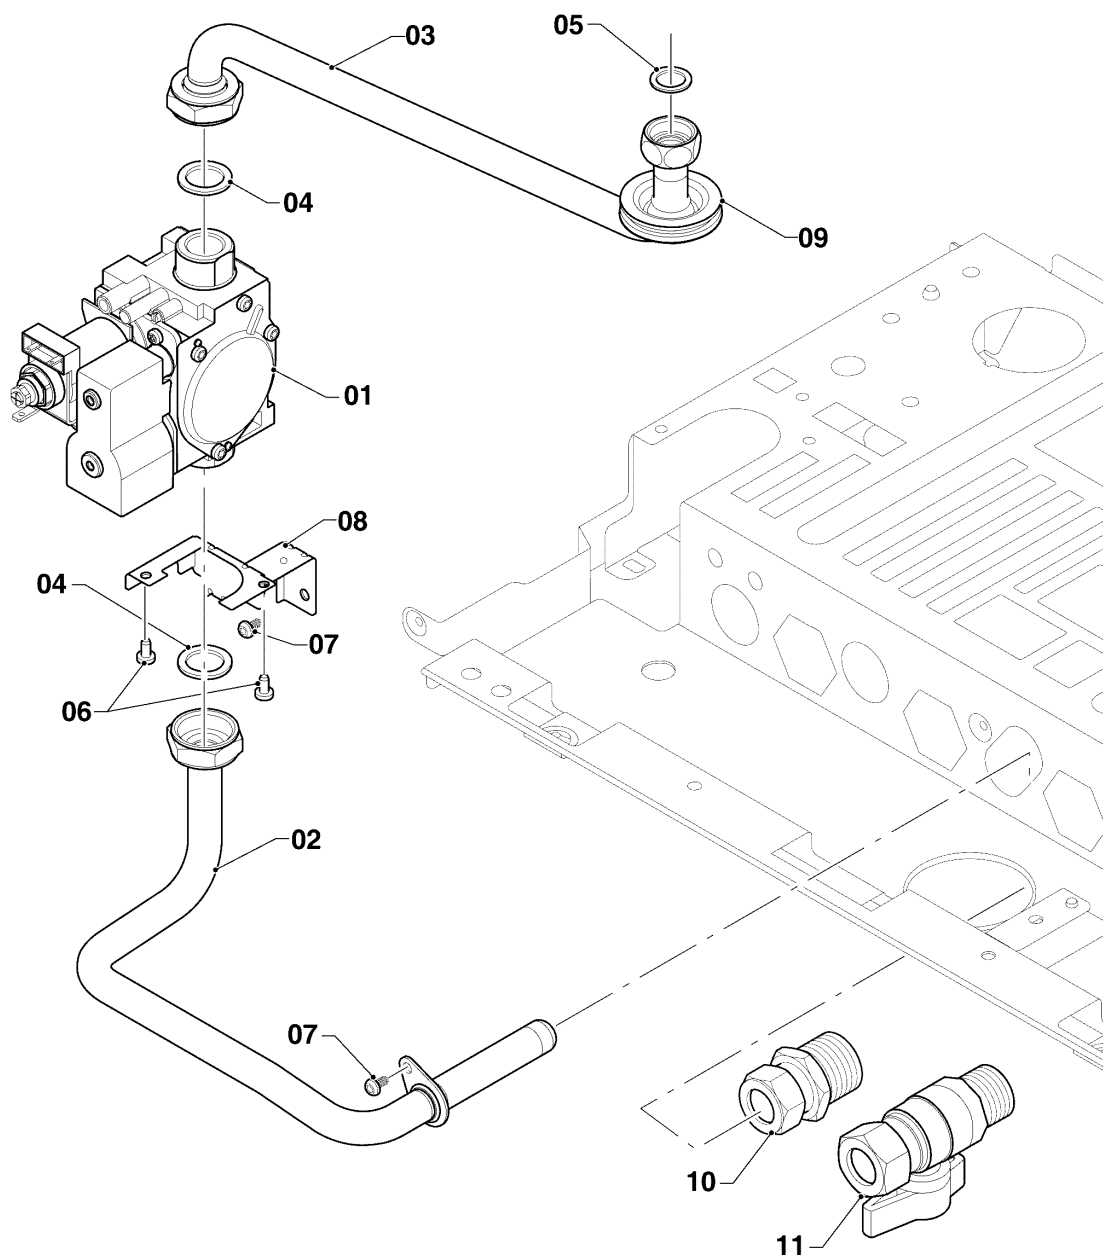

Wall-hung boilers (conventional flue) VU, VUW

VUW 280/5-5

04 - Burner

02 - 04 - 045.01

Wall-hung boilers (conventional flue) VU,VUW

VUW 280/5-5

04 - Burner

Поз.	Артикульный номер	Описание	Указание, замечание
01	0020039046	Burner chamber group 28kW	VUW 280/5-5, with part 06
02	0020039053	Burner support 28kW H	VUW 280/5-5, natural gas H, with parts 03, 07
03	981142	Sealing ring, (x10)	
04	0020039057	Electrode	with part 07
05	0020039058	Protection plate	VUW 280/5-5
06	0020218970	Screw, (x10)	
07	0020136643	Screw, (x10)	
08	-	-	not for these appliances
09	-	-	not for these appliances

Wall-hung boilers (conventional flue) VU,VUW

VUW 280/5-5

05 - Gas section

02 - 05 - 032

Wall-hung boilers (conventional flue) VU,VUW

VUW 280/5-5

05 - Gas section

Поз.	Артикульный номер	Описание	Указание, замечание
00	0020202406	Conversion kit, H -> PB (30mbar)	to liquid gas P (HR,MK,RU,SQ,SRB,UA), not shown
00	0020199906	Conversion kit, NG->LPG (30mbar)	to liquid gas P (AR,IL,IR,TR), not shown
00	0020202409	Conversion kit, LPG->NG (13/20mbar)	to natural gas H, not shown
01	0020200723	Gas valve assembly	with part 04
02	0020242591	Gas pipe	with parts 04, 07
03	0020200707	Gas pipe	with parts 04, 05
04	981140	Sealing ring, 3/4, (x10)	
05	981142	Sealing ring, (x10)	
06	108628	Screw, (x10)	
07	0020136643	Screw, (x10)	
08	0020200700	Support	with parts 06, 07
09	-	-	not for these appliances
10	0020216971	Compression fitting	
11	-	-	not for these appliances