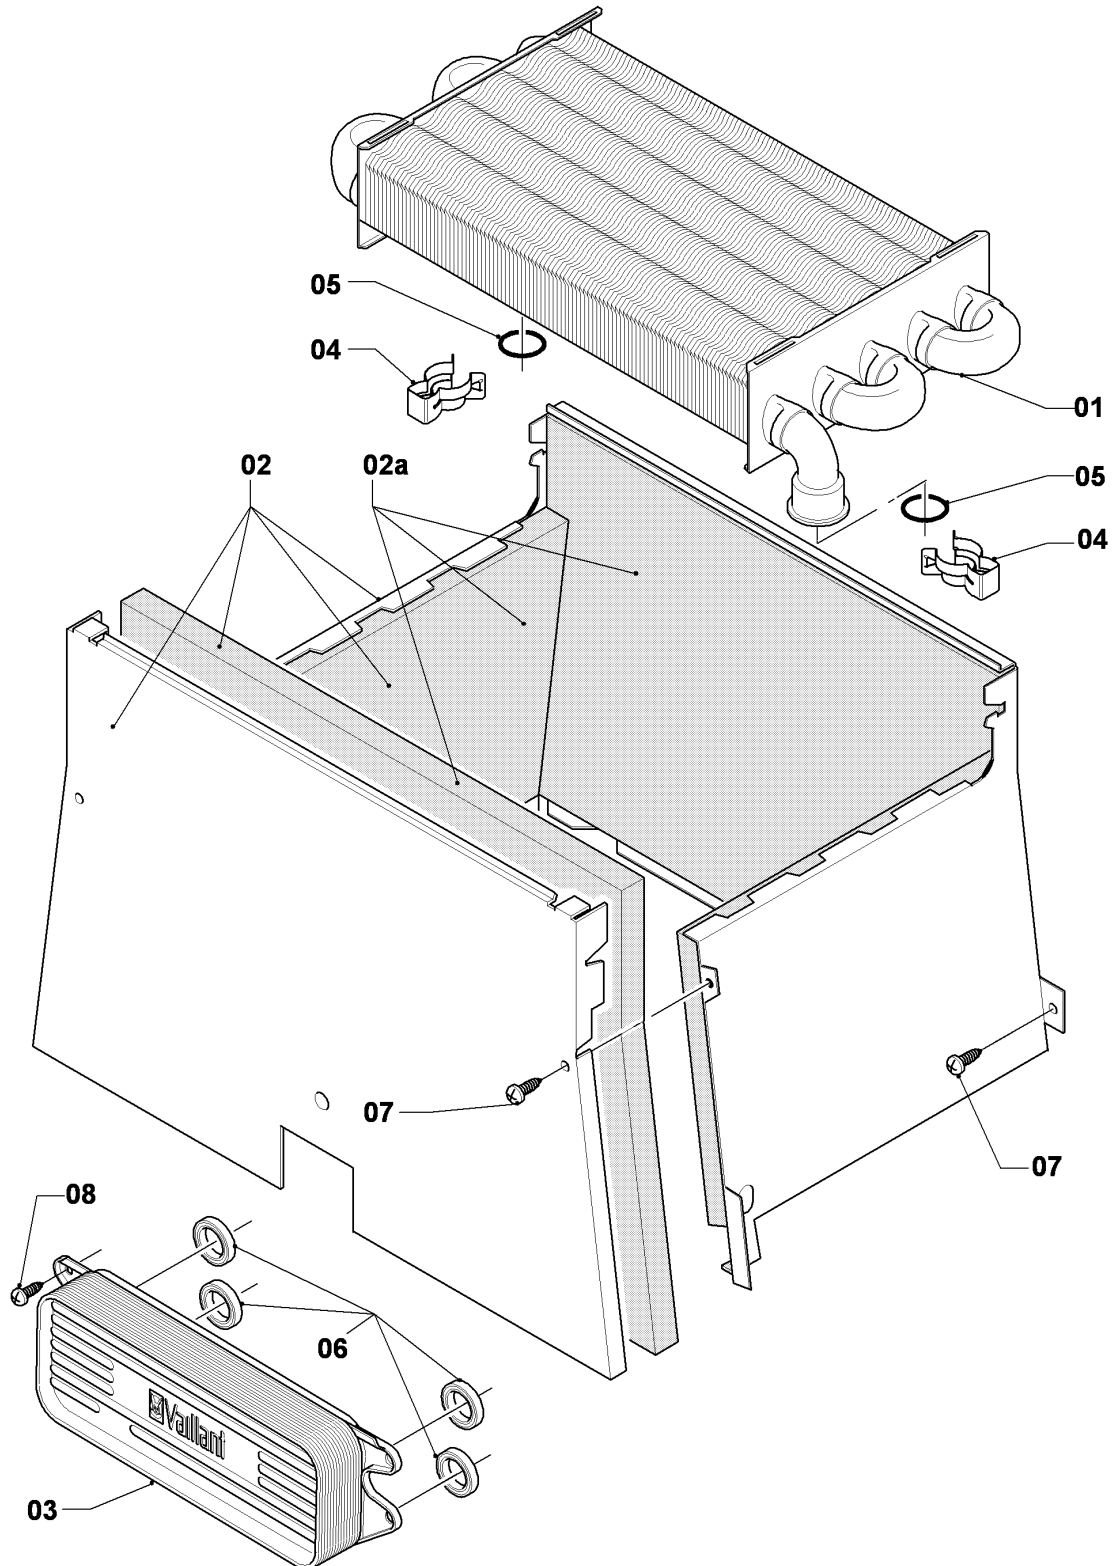

Wall-hung boilers (conventional flue) VU, VUW

VUW 280/5-5

06 - Heat exchanger

02 - 06 - 051.01

Wall-hung boilers (conventional flue) VU,VUW

VUW 280/5-5

06 - Heat exchanger

Поз.	Артикульный номер	Описание	Указание, замечание
01	0020039068	Heat exchanger, 101 fins	VUW 280/5-5, with parts 04, 05
02	0020039071	Combustion chamber	VUW 280/5-5, with part 07
02a	0020082191	Insulation (set)	VUW 280/5-5
03	0020038572	Heat exchanger dhw (19 plates)	VUW 280/5-5, with parts 06, 08
04	219621	Spring clamp, (x10)	
05	981151	O-ring, (x10)	
06	178969	Gasket, type C, (x10)	
07	0020136643	Screw, (x10)	
08	178968	Screw, (x10)