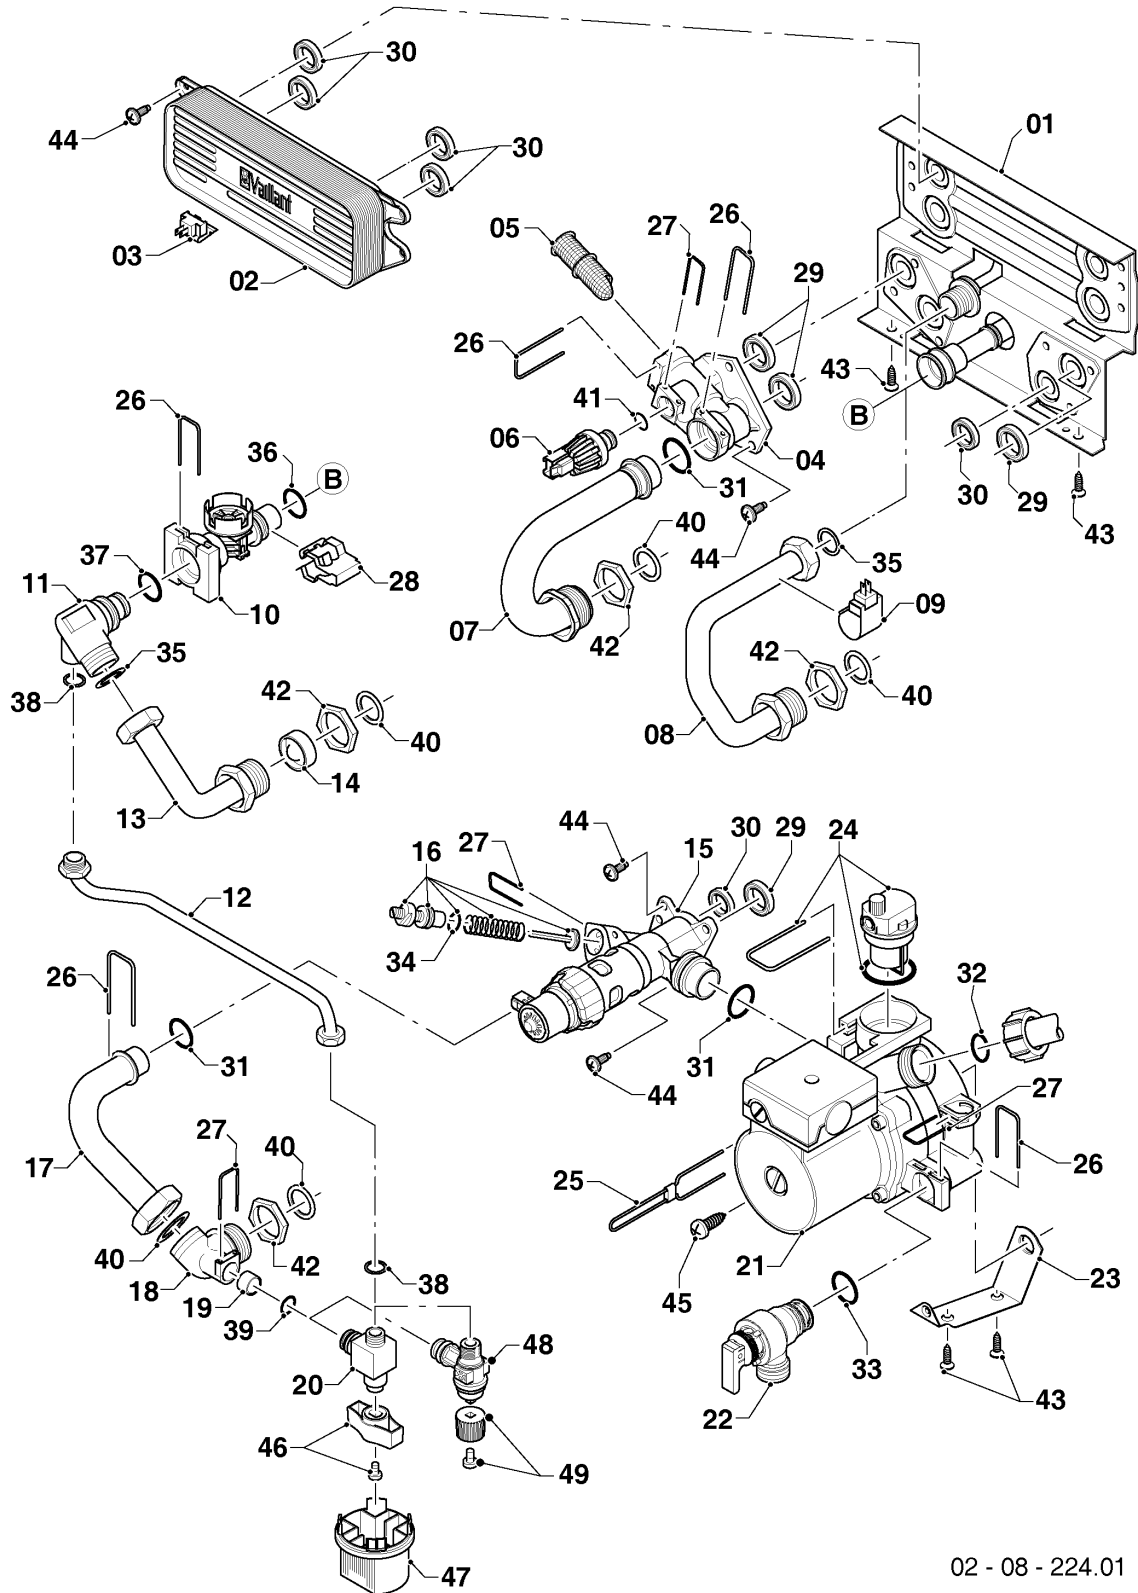

Wall-hung boilers (conventional flue) VU, VUW

VUW 280/5-5

08a - Hydraulic parts

02 - 08 - 224.01

Wall-hung boilers (conventional flue) VU,VUW

VUW 280/5-5

08a - Hydraulic parts

Поз.	Артикульный номер	Описание	Указание, замечание
01	178965	Support	with parts 28,29,30,31,35,36,40,43,44
02	0020038572	Heat exchanger dhw (19 plates)	VUW 280/5-5, with parts 30, 44
03	103430	Sensor NTC, DHW heat exchanger	
04	179031	Connection, brass	only for RU,UA,VE-RU, with parts 05,26,27,29,31,41,44
04	0020140559	composite	only for SEE-INT,TR,AR,IR, with parts 05,26,27,29,31,41,44
05	179030	Filter	with parts 26, 31
06	0020059717	Sensor (water pressure)	with parts 27, 41
07	179033	Pipe	with parts 31, 40, 42
08	179034	Pipe	with parts 35, 40, 42
09	103429	Sensor NTC, DHW outlet pipe	
10	178988	Flow sensor	with parts 26, 28, 36, 37
11	0020018067	Connection piece	with parts 26, 35, 37, 38
12	0020018066	Tube	with part 38
13	179037	Pipe	with parts 14, 35, 40, 42
14	074514	Filter	
15	0020132683	Diverter valve, brass	only for RU,UA,VE-RU, with parts 16,26,27,29,30,31,44
15	0020020015	Diverter valve, plastic	only for SEE-INT,TR,AR,IR, with parts 16,26,27,29,30,31,44
16	178980	Bypass	with part 27
17	179036	Pipe	with parts 31, 40
18	0020018068	Connection piece	with parts 39, 40, 42
19	0020018064	Non-return valve	
20	-	-	replaced by pict. no. 48
21	0010032759	Cable	Required in case of conversion
21	0020213167	Pump	with parts 23,24,26,27,31,32,33,43,45 Future phase-out due to EU regulation
21	0010030669	Pump, high-efficiency	with parts 23,24,26,27,31,32,33,43,45 Cable to be ordered in case of conversion
22	178985	Pressure relief valve, 3 bar	with parts 26, 33 (Brass)