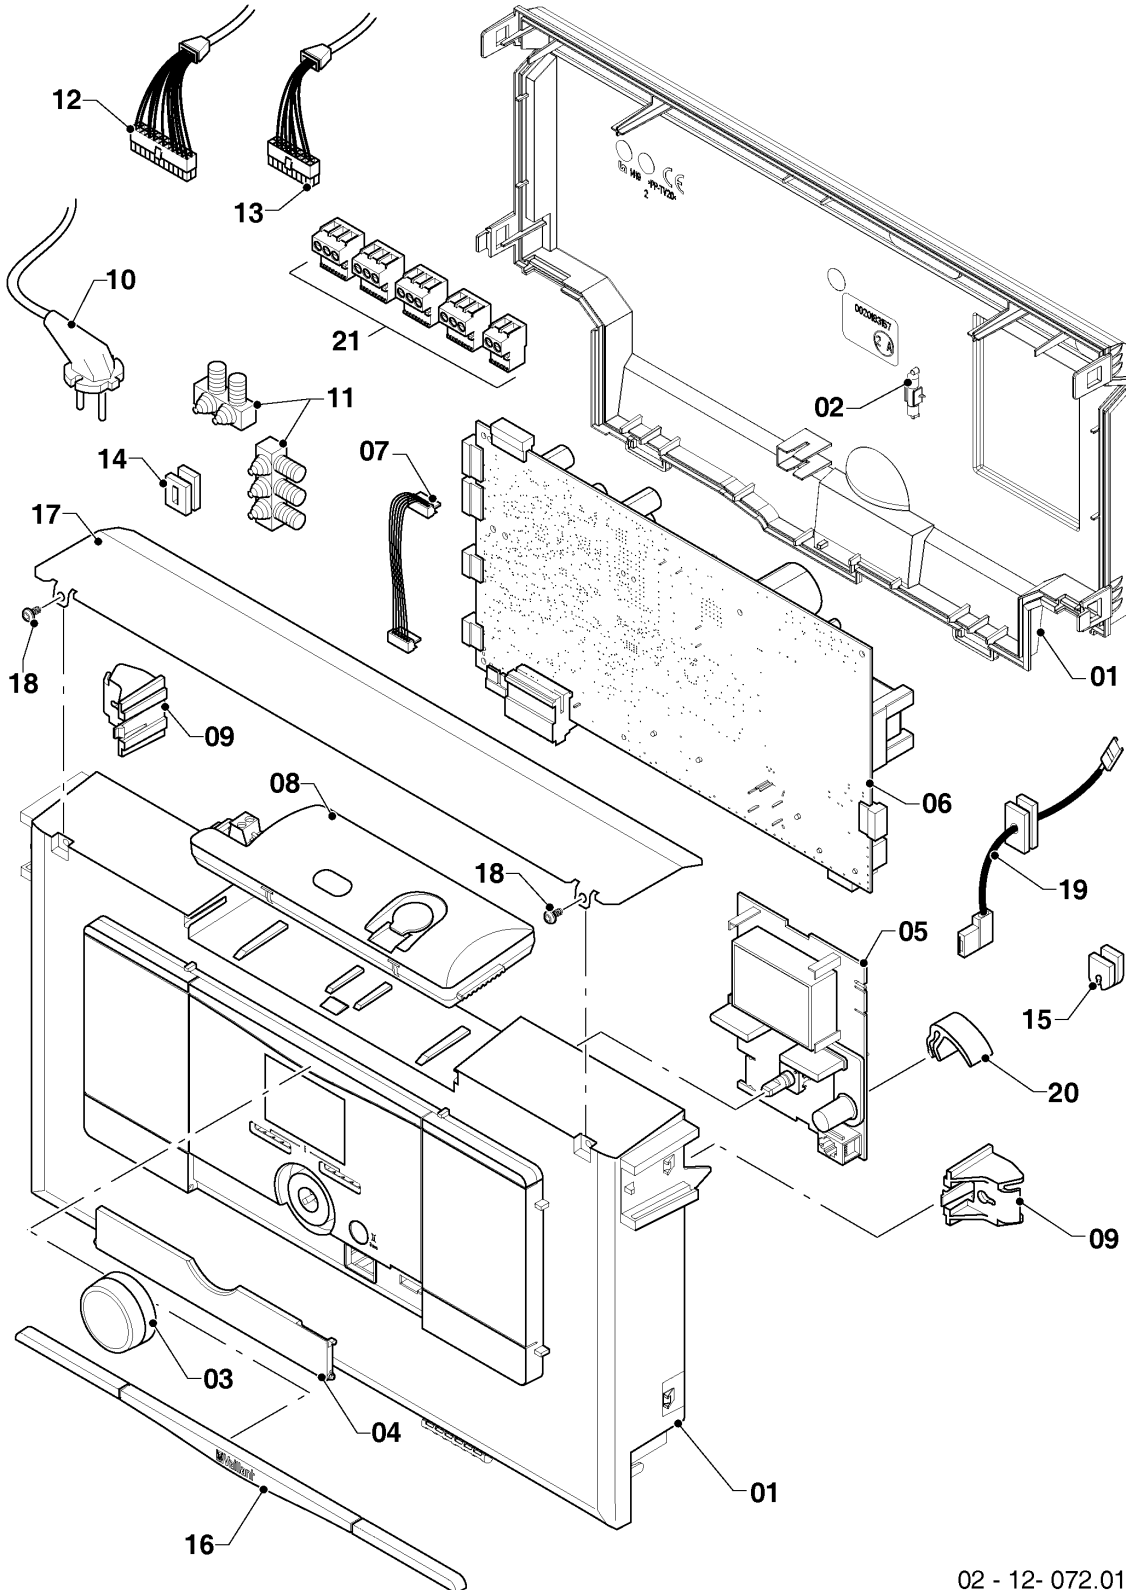

Wall-hung boilers (conventional flue) VU, VUW

VUW 280/5-5

12 - Control box

02 - 12- 072.01

Wall-hung boilers (conventional flue) VU,VUW

VUW 280/5-5

12 - Control box

Поз.	Артикульный номер	Описание	Указание, замечание
01	0020216296	Housing front (plus)	VUW 280/5-5, with parts 02, 03, 04, 16
02	0020067507	Fuse, 2,0 A T2H, (x10)	
03	0020213174	Knob.	
04	0020216972	Flap (kit)	
05	0020202560	Display Plus	VUW 280/5-5
06	0020202559	PCB	VUW 280/5-5
07	0020136630	Cable, display	
08	-	-	wireless thermostat (accessory, cannot be delivered as spare part)
09	0020200703	Spacer	
10	0020200688	Supply harness	only for TR
10	0020210121	Cable	only for SEE
11	078533	Cable fixation	
12	0020216294	Wiring harness	VUW 280/5-5
13	0020207150	Wiring harness	VUW 280/5-5
14	0020210117	Plug	
15	078533	Cable fixation	
16	0020216303	Cover	VUW 280/5-5
17	0020210118	Cover	
18	0020207152	Screw, (x10)	
19	0020197541	Cable	
20	0020216997	Spacer	
21	0020136646	Connector ProE (Set)	incl. green connector for power connection