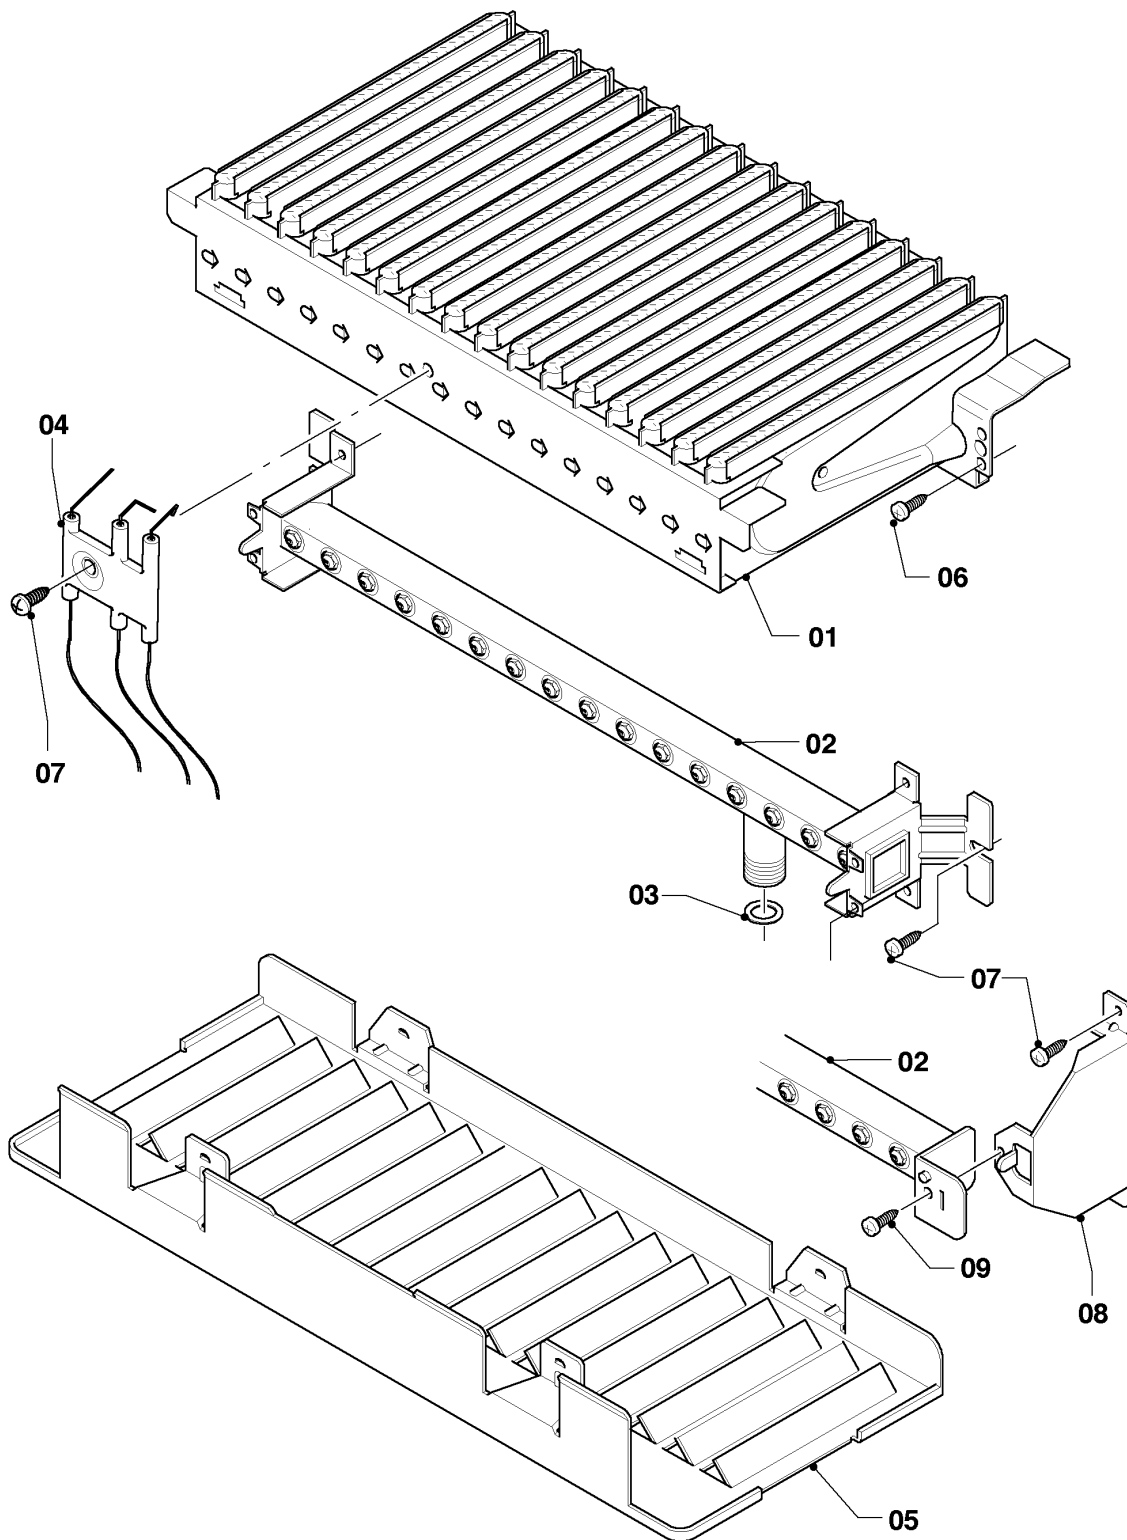

Wall-hung boilers (conventional flue) VU, VUW

VUW 280/5-5

04 - Burner

02 - 04 - 045.01

Wall-hung boilers (conventional flue) VU,VUW

VUW 280/5-5

04 - Burner

Поз.	Артикульный номер	Описание	Указание, замечание
01	0020039046	Burner chamber group 28kW	VUW 280/5-5, with part 06
02	0020039053	Burner support 28kW H	VUW 280/5-5, natural gas H, with parts 03, 07
03	981142	Sealing ring, (x10)	
04	0020039057	Electrode	with part 07
05	0020039058	Protection plate	VUW 280/5-5
06	0020218970	Screw, (x10)	
07	0020136643	Screw, (x10)	
08	-	-	not for these appliances
09	-	-	not for these appliances

Wall-hung boilers (conventional flue) VU,VUW

VUW 280/5-5

05 - Gas section

02 - 05 - 032

Wall-hung boilers (conventional flue) VU,VUW

VUW 280/5-5

05 - Gas section

Поз.	Артикульный номер	Описание	Указание, замечание
00	0020202406	Conversion kit, H -> PB (30mbar)	to liquid gas P (HR,MK,RU,SQ,SRB,UA), not shown
00	0020199906	Conversion kit, NG->LPG (30mbar)	to liquid gas P (AR,IL,IR,TR), not shown
00	0020202409	Conversion kit, LPG->NG (13/20mbar)	to natural gas H, not shown
01	0020200723	Gas valve assembly	with part 04
02	0020242591	Gas pipe	with parts 04, 07
03	0020200707	Gas pipe	with parts 04, 05
04	981140	Sealing ring, 3/4, (x10)	
05	981142	Sealing ring, (x10)	
06	108628	Screw, (x10)	
07	0020136643	Screw, (x10)	
08	0020200700	Support	with parts 06, 07
09	-	-	not for these appliances
10	0020216971	Compression fitting	
11	-	-	not for these appliances