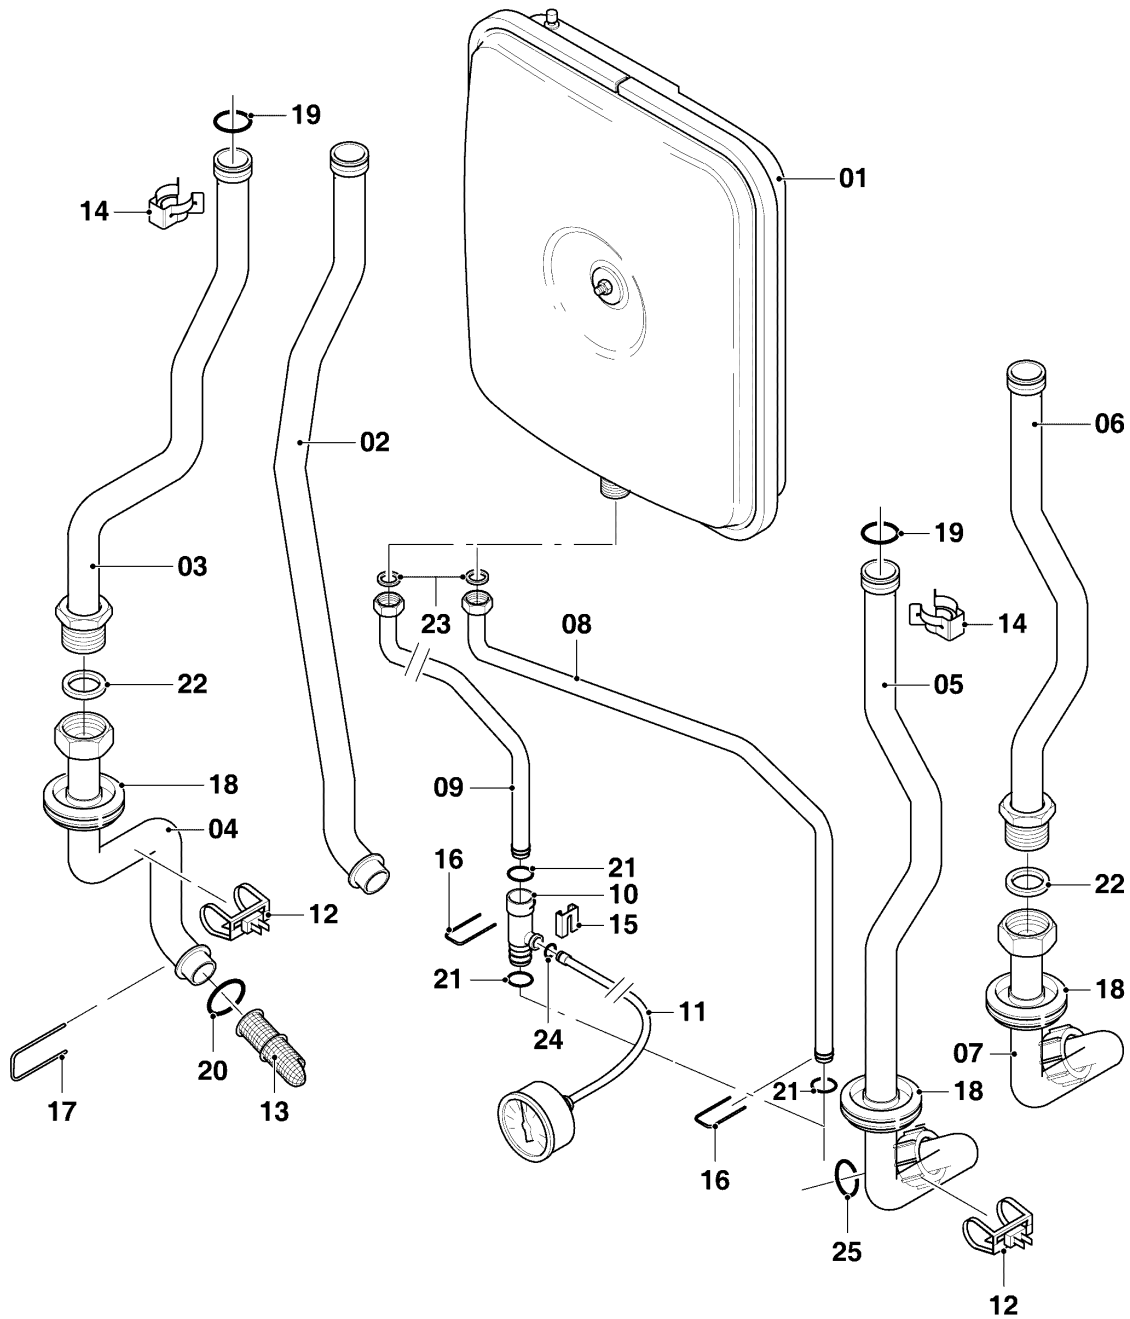

Wall-hung boilers (conventional flue) VU, VUW

VUW 280/5-5

08b - Hydraulic parts

02-08-142.02

Wall-hung boilers (conventional flue) VU,VUW

VUW 280/5-5

08b - Hydraulic parts

Поз.	Артикульный номер	Описание	Указание, замечание
01	181057	Expansion vessel, 10 L	VUW 280/5-5
02	0020041918	Tube 28kW atmo	VUW 280/5-5, with parts 14, 17, 19, 20
03	-	-	not for these appliances
04	-	-	not for these appliances
05	0020041926	Tube 28kW atmo	VUW 280/5-5, with parts 14, 19, 25
06	-	-	not for these appliances
07	-	-	not for these appliances
08	0020041914	Tube	with parts 16, 21, 23
09	0020041915	Tube	with parts 16, 21, 23
10	0020023812	Adapter manometer	with parts 15, 16, 21, 24
11	101271	Pressure gauge	with parts 15, 24
12	0020068120	Sensor, NTC 19mm	
13	179030	Filter	with parts 17, 20
14	219621	Spring clamp, (x10)	
15	0020107709	Support	not for TR
16	0020107694	Clip, (x5)	
17	178992	Clip, (x10)	
18	-	-	not for these appliances
19	981151	O-ring, (x10)	
20	193537	O-ring, (x10)	
21	178993	O-ring, (x10)	
22	-	-	not for these appliances
23	981149	Sealing ring, (x10)	
24	981155	O-ring, (x10)	not for TR
25	193539	O-ring, (x10)