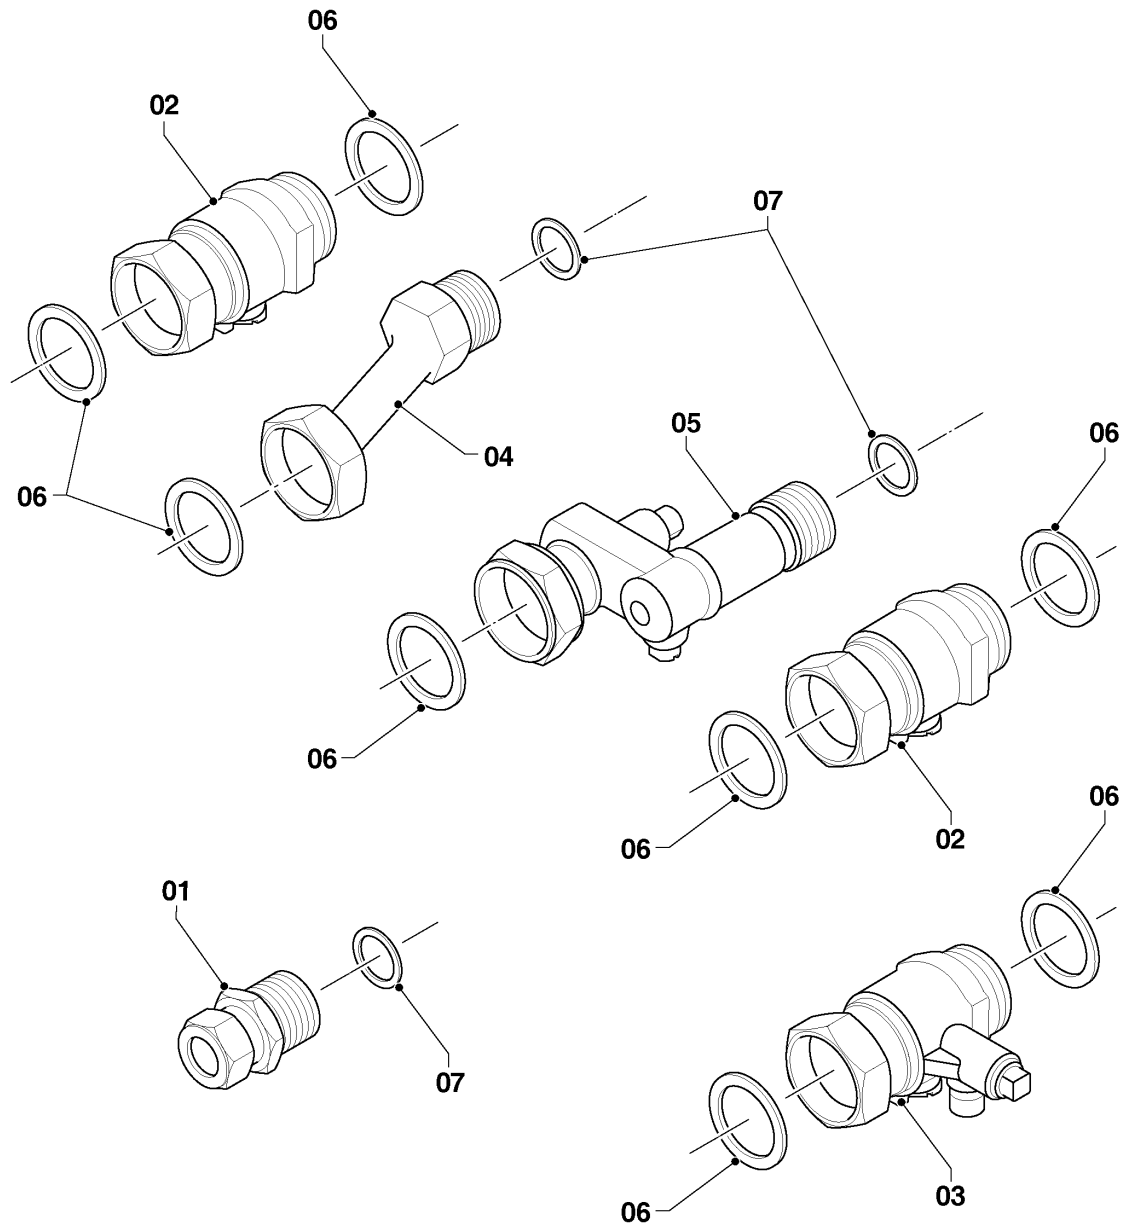

Wall-hung boilers (conventional flue) VU, VUW

VUW 280/5-5

08c - Connecting accessories

02 - 08 - 220

Wall-hung boilers (conventional flue) VU, VUW

VUW 280/5-5

08c - Connecting accessories

Поз.	Артикульный номер	Описание	Указание, замечание
01	0020216971	Compression fitting	
02	0020221260	Service valve	with part 06
03	0020057433	Service valve	with part 06
04	0020221261	Connection piece	with part 06
05	0020234870	Valve	with parts 06, 07
06	981140	Sealing ring, 3/4, (x10)	
07	981142	Sealing ring, (x10)