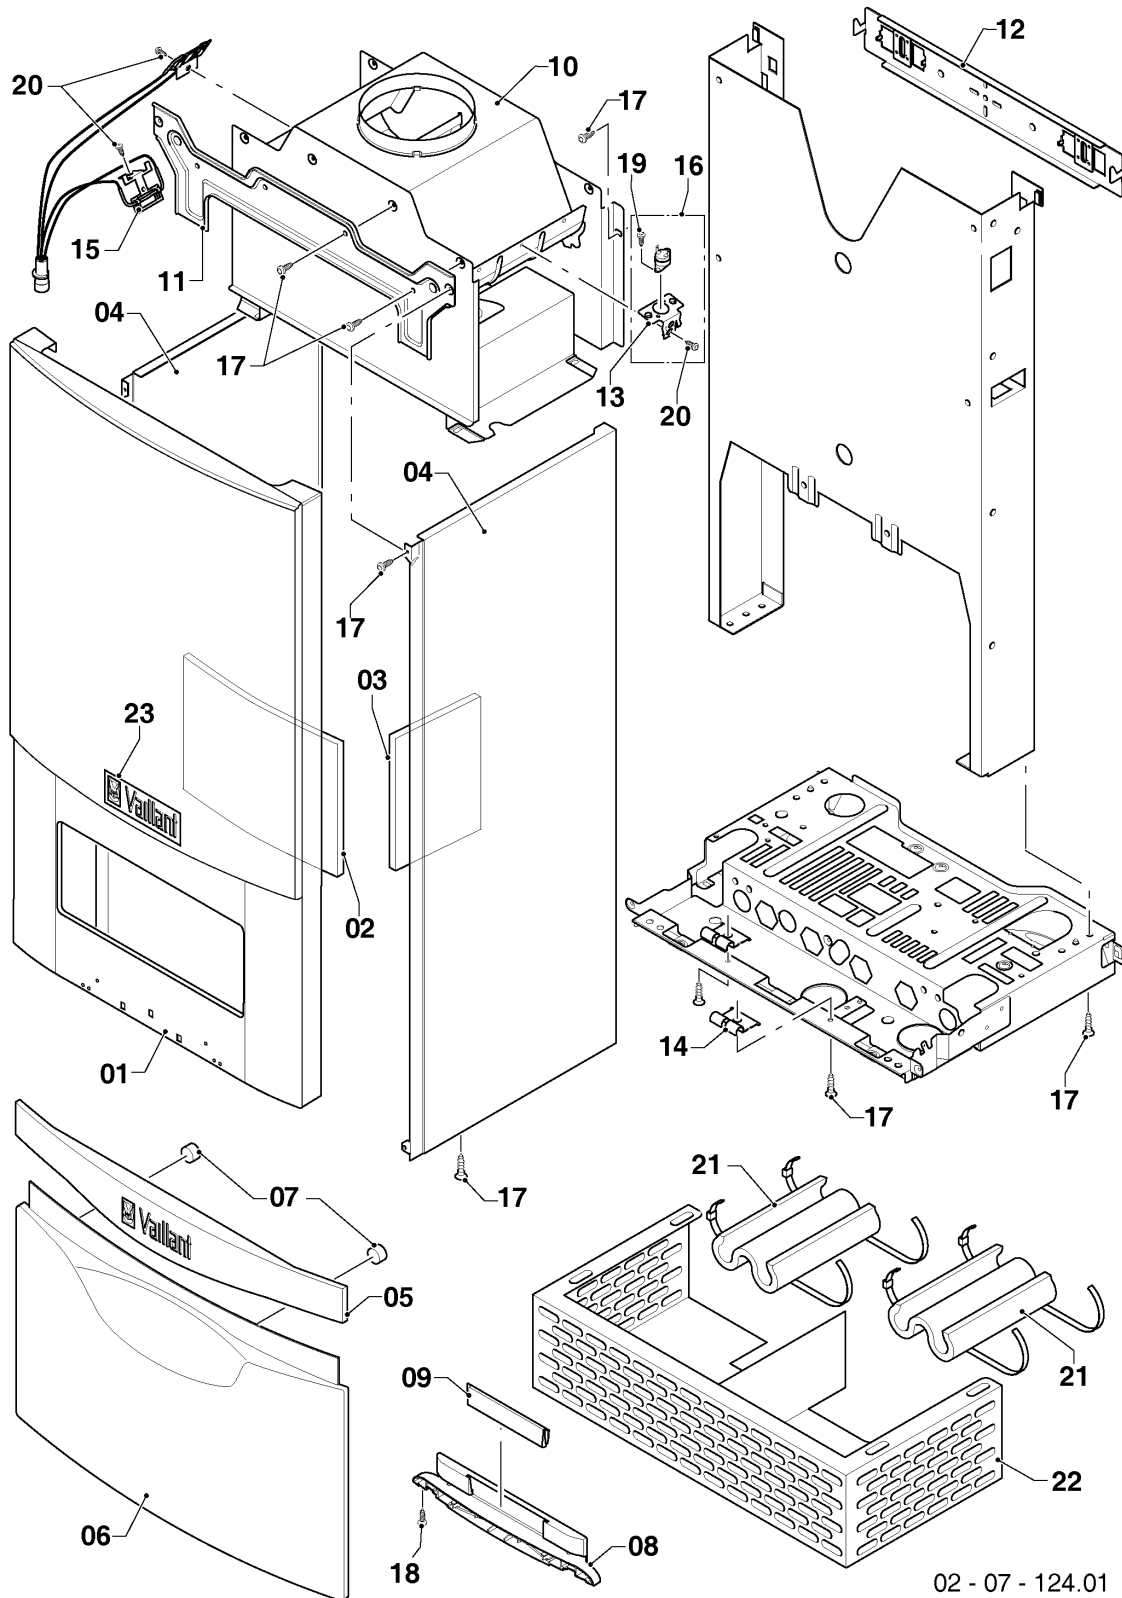

Wall-hung boilers (conventional flue) VU, VUW

VUW 280/5-5

07 - Casing parts

02 - 07 - 124.01

Wall-hung boilers (conventional flue) VU,VUW

VUW 280/5-5

07 - Casing parts

Поз.	Артикульный номер	Описание	Указание, замечание
01	0020200693	Casing	VUW 280/5-5, with parts 02, 17
02	159114	Heat protection plate	VUW 280/5-5
03	0020216974	Insulation plate	
04	0020039074	Side panel	with part 17
05	0020144609	Handle	VUW 280/5-5, with part 07
06	0020200695	Flap, cover	VUW 280/5-5, with parts 05, 07, 08, 18
07	0020068136	Magnet, (x2)	VUW 280/5-5
08	0020144595	Hinge	VUW 280/5-5, with part 18
09	0020210120	Badge, blank	VUW 280/5-5
10	0020216966	Draught diverter	VUW 280/5-5, with parts 17, 20
11	0020210119	Support	with part 17
12	0020039072	Support	
13	-	-	not available as spare part, please order pos. 16
14	0020144611	Support, control box, (x2)	with part 17
15	0020039083	Flue sensor	VUW 280/5-5, with part 20
16	0020265146	Sensor, kit	VUW 280/5-5
17	0020136643	Screw, (x10)	
18	193538	Screw, (x10)	VUW 280/5-5
19	-	-	not available as spare part, please order pos. 16
20	108542	Screw, (x10)	
21	076629	Insulation, (x2)	only for balcony
22	0020039085	Cover wind protection	only for balcony
23	-	-	VUW 280/5-5, not for these appliances