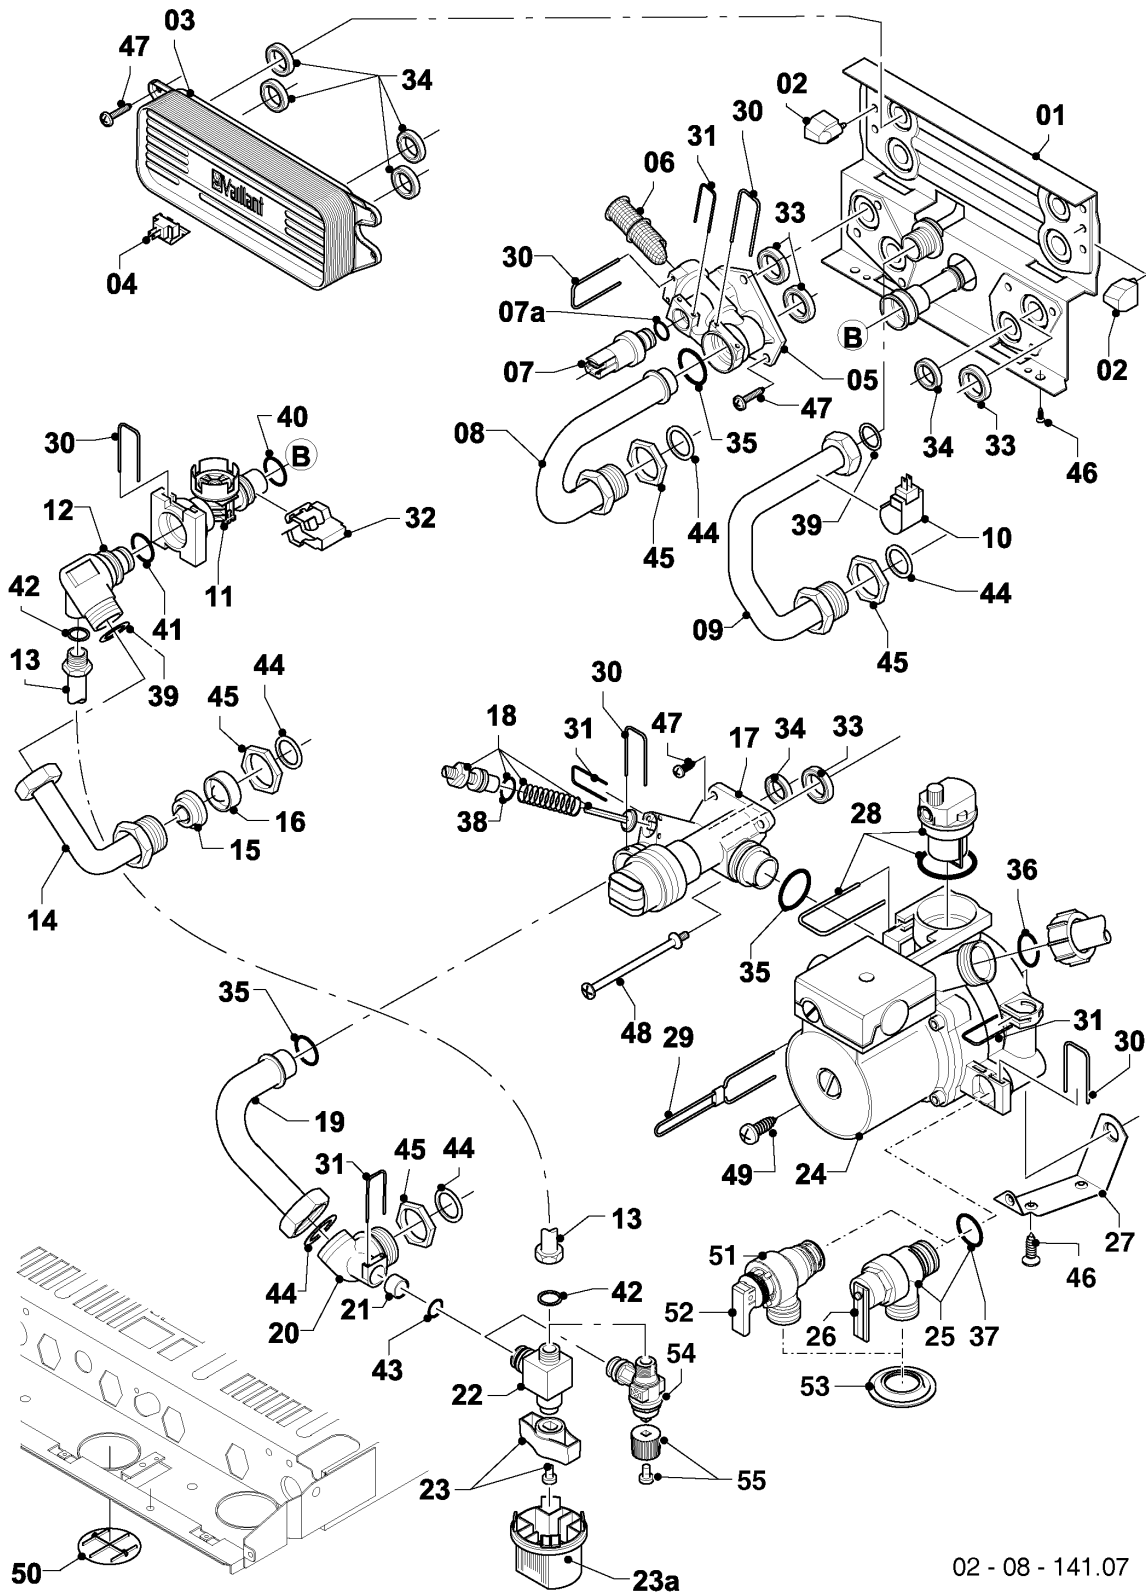

Wall-hung boilers (fan-assisted) VU, VUW

VUW 242/3-5

08a - Hydraulic parts

02 - 08 - 141.07

Wall-hung boilers (fan-assisted) VU,VUW

VUW 242/3-5

08a - Hydraulic parts

Поз.	Артикульный номер	Описание	Указание, замечание
00	0010032799	Plug	not shown for pos. 24, 0010030632
01	178965	Support	with parts 02,32,33,34,35,39,40,46,47,48
02	193536	Guide, (x2)	
03	0020038572	Heat exchanger dhw (19 plates)	VUW 242/3-5, with parts 34, 47
04	103430	Sensor NTC, DHW heat exchanger	
05	179031	Connection, brass	with parts 07a, 30, 31, 33, 35, 47
06	179030	Filter	with parts 30, 35
07	0020059717	Sensor (water pressure)	with parts 07a, 31
07a	178993	O-ring, (x10)	
08	179033	Pipe	with parts 35, 44, 45
09	179034	Pipe	with parts 39, 44, 45
10	103429	Sensor NTC, DHW outlet pipe	
11	178988	Flow sensor	with parts 30, 32, 40, 41
12	0020018067	Connection piece	with parts 30, 39, 41, 42
13	0020018066	Tube	with part 42
14	179037	Pipe	with parts 15, 16, 39, 44, 45
15	-	-	not for these appliances
16	074514	Filter	
17	0020270733	Cable, adapter for SAIA 3wv motor	not shown
17	0020132682	Diverter valve, brass, with adaptor	with parts 18,30,31,33,34,35,47,48
18	178980	Bypass	with part 31
19	179036	Pipe	with parts 35, 44
20	0020018068	Connection piece	with parts 43, 44, 45
21	0020018064	Non-return valve	
22	-	-	replaced by pict. no. 54
23	0020010292	Handle, (x2)	
23a	0020051043	Handle	
24	178983	Pump	VUW 242/3-5, with parts 27,28,49,37,30,31,33,34,35,36,44 Future phase-out due to EU regulation