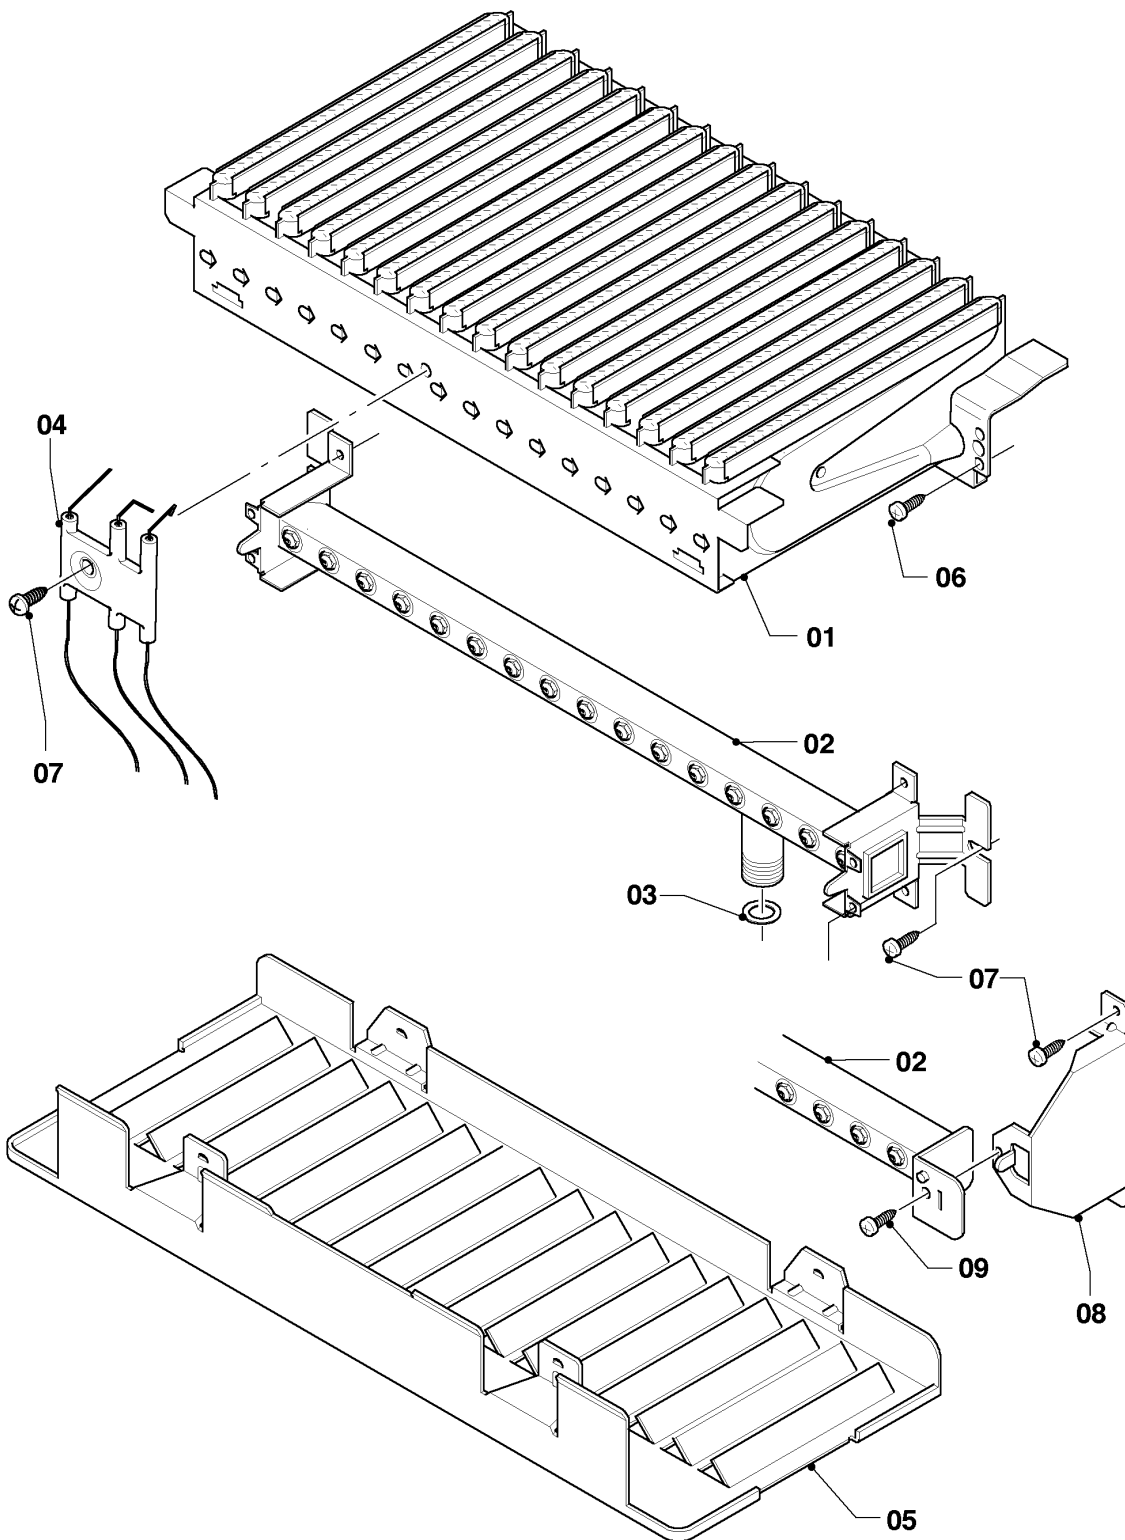

Wall-hung boilers (fan-assisted) VU, VUW

VUW 242/3-5

04 - Burner

02 - 04 - 045.01

Wall-hung boilers (fan-assisted) VU,VUW

VUW 242/3-5

04 - Burner

Поз.	Артикульный номер	Описание	Указание, замечание
01	0020039045	Burner chamber group 24kW	VUW 242/3-5, with part 06
02	0020039051	Burner support 24kW H	VUW 242/3-5, natural gas H, with parts 03, 07
02	0020039052	Burner support 24kW B	VUW 242/3-5, LP-gas B, with parts 03, 07
03	981142	Sealing ring, (x10)	
04	0020039057	Electrode	VUW 202...282, with part 07
04	090751	Electrode	VUW 322...362, with part 07
05	-	-	not for these appliances
06	0010027607	Screw, (x10)	
07	0020107695	Screw, (x10)	
08	0020039055	Support (left + right)	only for VUW 322, with part 07
08	0020039056	Support, (x2)	only for VUW 362, with part 07
09	0020198257	Screw, (x10)