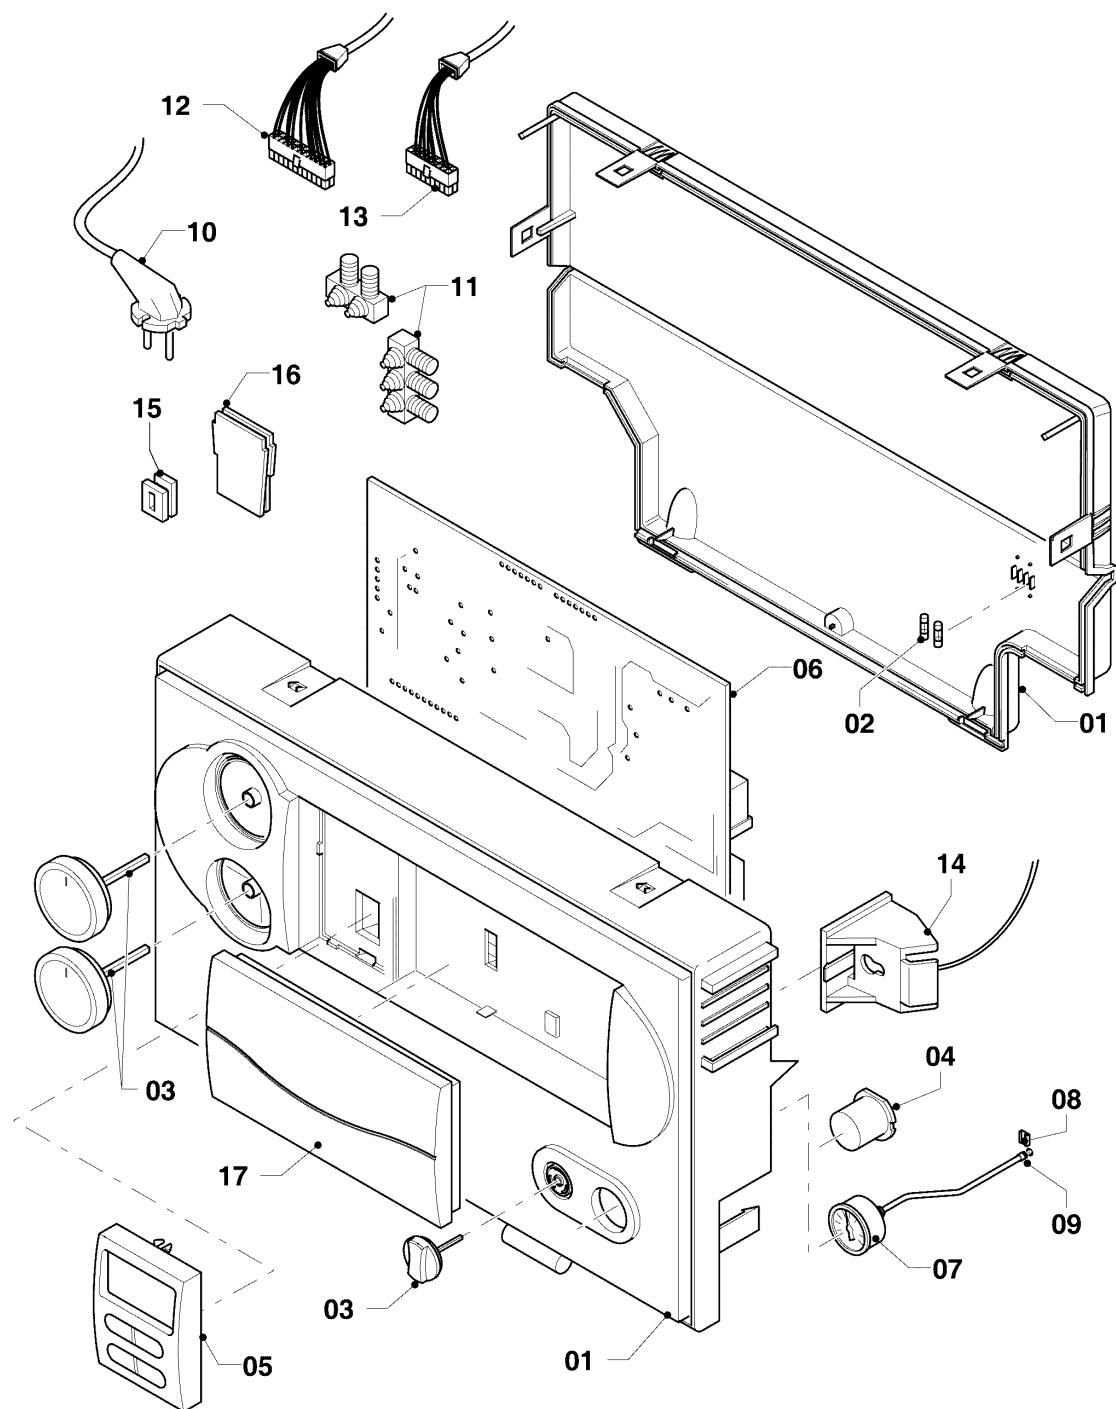

Wall-hung boilers (fan-assisted) VU,VUW

VUW 242/3-5

12 - Control box

02-12-051.01

Wall-hung boilers (fan-assisted) VU,VUW

VUW 242/3-5

12 - Control box

Поз.	Артикульный номер	Описание	Указание, замечание
01	0020041164	Casing (Performance, grey)	VUW 242/3-5, with parts 02, 03
02	0020067507	Fuse, 2,0 A T2H, (x10)	2.0 AT
03	0020048969	Buttons grey, kit of 3	VUW 242/3-5
04	180981	Plug	
05	0020056561	Display, grey	VUW 242/3-5
06	0020092371	Printed circuit	
07	180982	Pressure gauge	with parts 08, 09
08	0020107709	Support	
09	981155	O-ring, (x10)	
10	0020200688	Supply harness	
11	078533	Cable fixation	
12	0020128702	Wiring harness hydraulics	VUW 242/3-5, gas section, pressure sensor, 3-way valve, flow sensor, NTC sensor DHW heat exchanger, NTC sensor DHW out
13	0020041937	Cable tree (harness) turbo	VUW 242/3-5, ionisation electrode, fan, pressure safeguard, NTC sensor heating water in/out
14	0020041932	Fastening strap	
15	139438	Black plastic filler control box	
16	0020041940	Plug	
17	0020130489	Cover control slot, grey