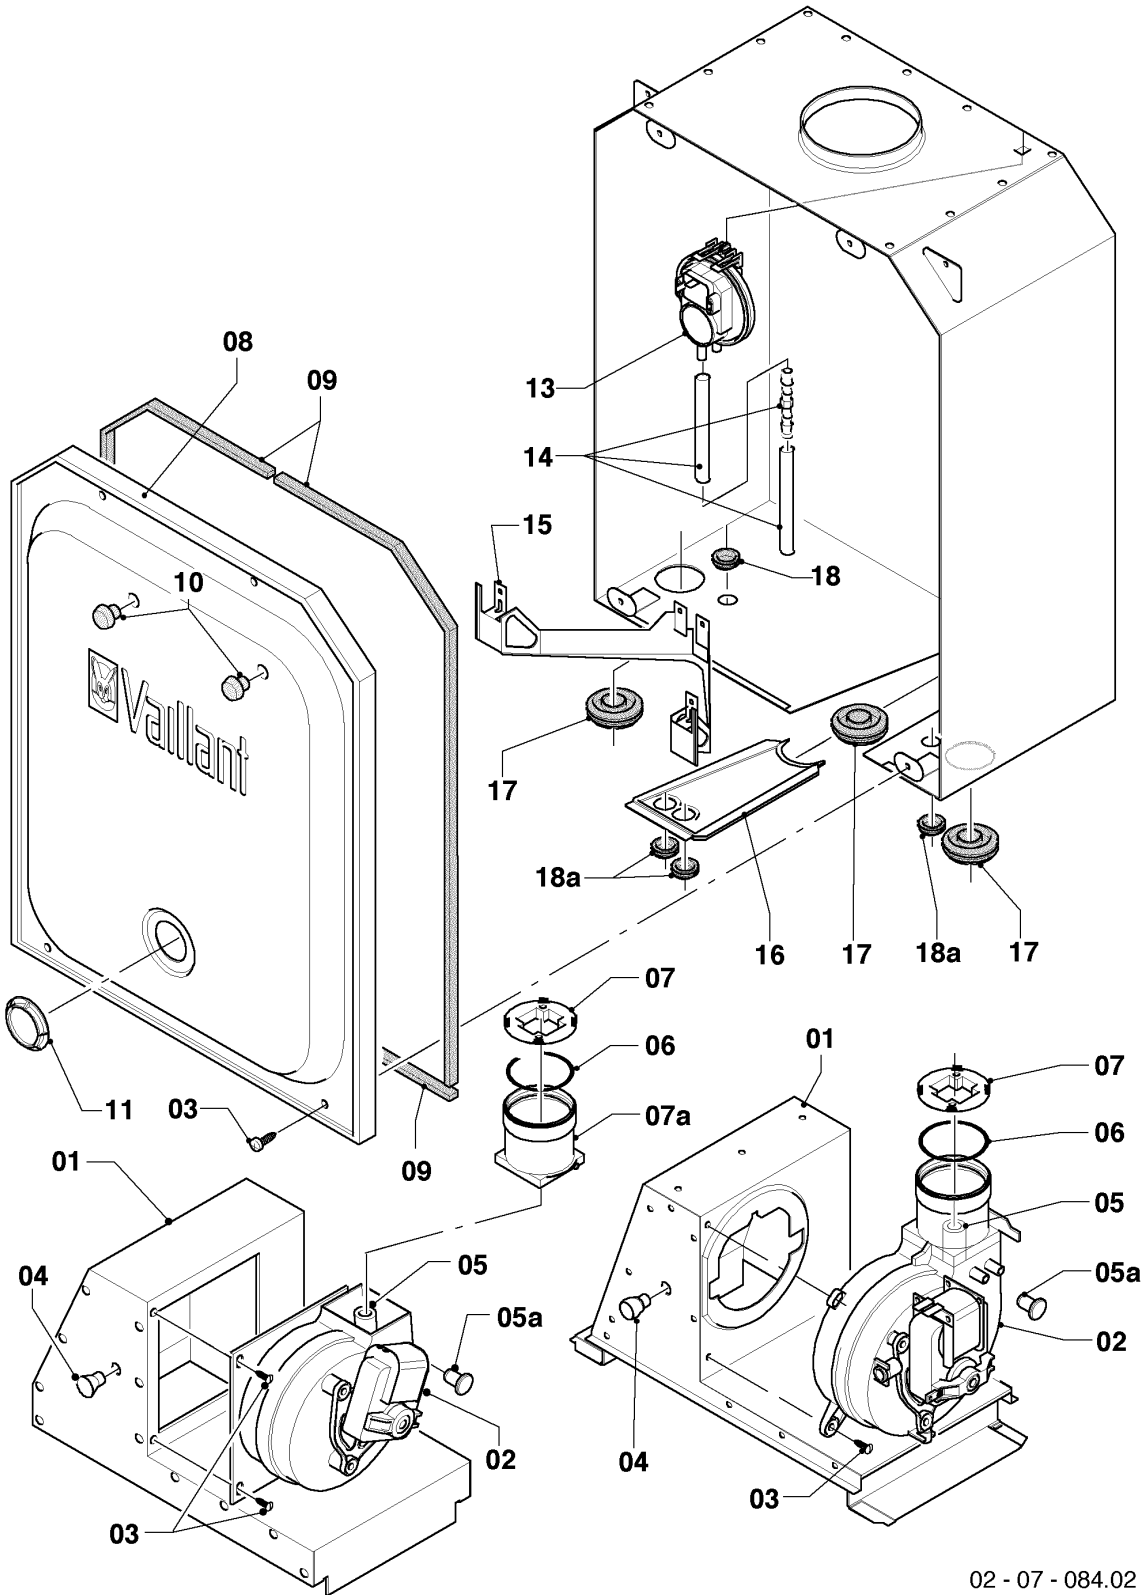

Wall-hung boilers (fan-assisted) VU,VUW

VUW 242/3-5

07b - Air pressure chamber

02 - 07 - 084.02

Wall-hung boilers (fan-assisted) VU,VUW

VUW 242/3-5

07b - Air pressure chamber

Поз.	Артикульный номер	Описание	Указание, замечание
01	0020039087	Cap flue gas 24kW	VUW 242/3-5, with parts 03, 04
02	0020020008	Fan	VUW 242/3-5, with parts 03, 05, 06, 07
03	0020107695	Screw, (x10)	
04	0020039091	Outlet	not for VUW 362
04	210981	Rubber funnel	only for VUW 362
05	0020130543	Pitot tubes (venturie) with caps	
05a	0020020013	Plug, (x5)	
06	0020209348	Lip seal, silicone (DN 60)	
07	0020039094	Insert nature	VUW 242/3-5, for air/flue duct assembly <2.0m
07	0020039095	Insert nature	VUW 242/3-5, for air/flue duct assembly >2.0m
07a	083384	Sleeve	
08	0020068134	Cover	VUW 242/3-5, with parts 03, 09, 10, 11
09	0020041904	Gasket kit	
10	139472	Plug (set)	
11	0020020011	Inspection glass	
13	0020041905	Pressure safeguard/switch	with parts 05a, 14
14	0020041906	Hose set	with part 05a
15	0020051041	Guide plate	VUW 242/3-5
16	0020041907	Insert	
17	0020085467	Gasket	
18	0010027618	Gasket, (x5)	
18a	509121	Gasket, (x10)