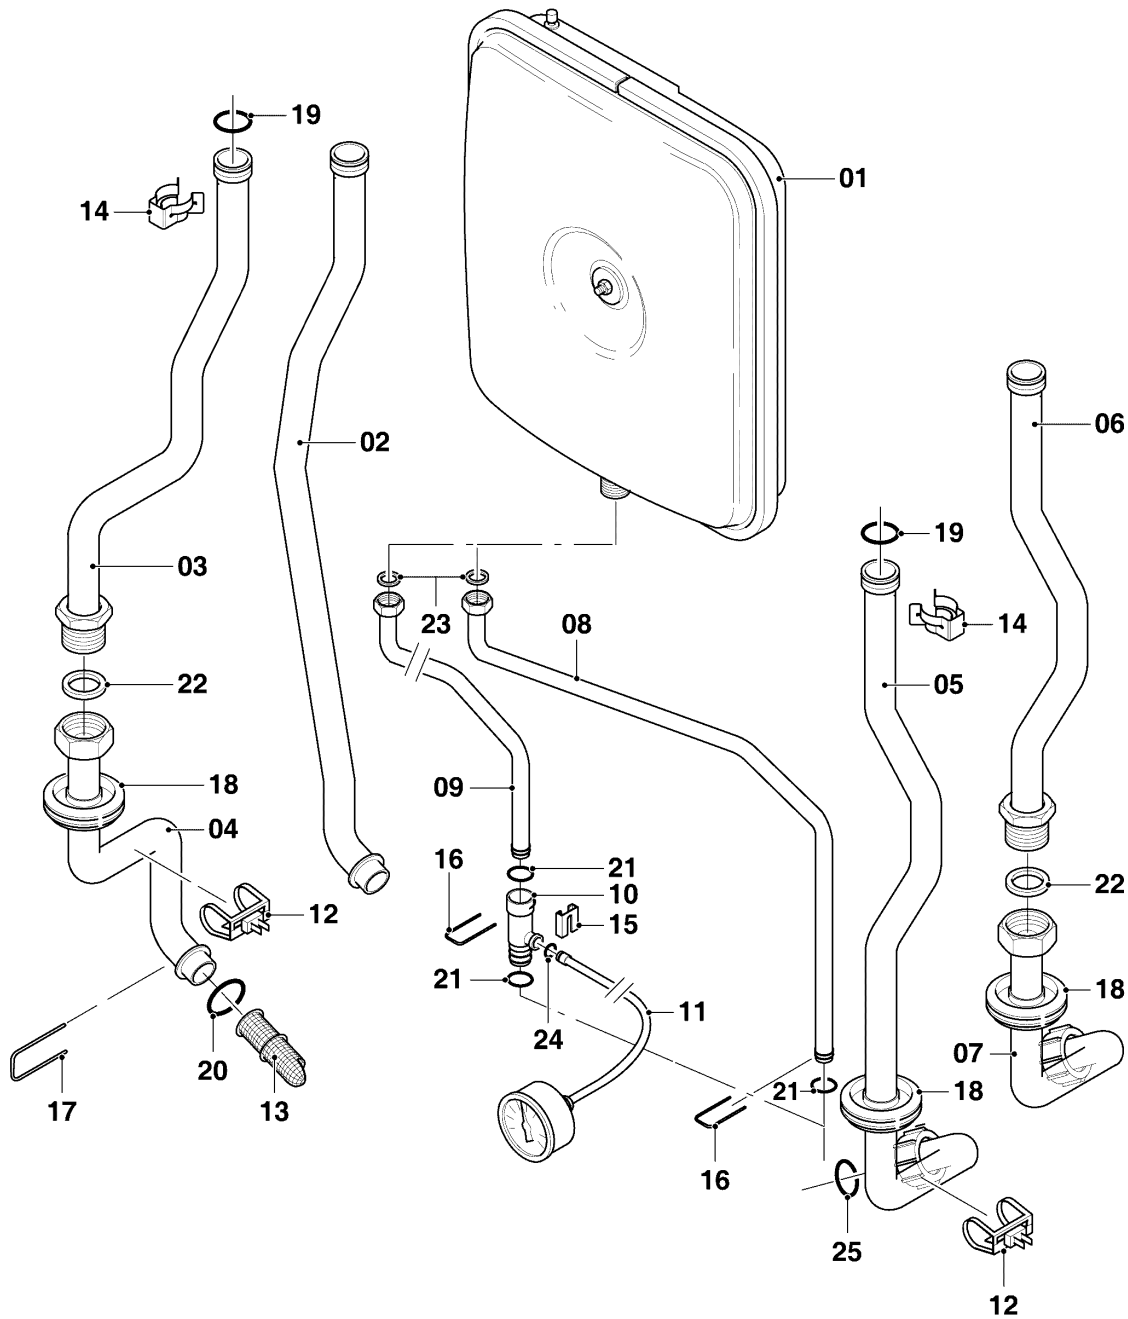

Wall-hung boilers (fan-assisted) VU,VUW

VUW 242/3-5

08b - Hydraulic parts

02-08-142.02

Wall-hung boilers (fan-assisted) VU,VUW

VUW 242/3-5

08b - Hydraulic parts

Поз.	Артикульный номер	Описание	Указание, замечание
01	181061	Expansion vessel 6 ltr.	round
01	181057	Expansion vessel, 10 L	rectangular
02	-	-	not for these appliances
03	0020041921	Tube 24-32kW turbo	VUW 242/3-5, with parts 14, 19, 22
04	0020041923	Tube	with parts 17, 18, 20, 22
05	0020041928	Tube 24kW turbo	VUW 242/3-5, with parts 14, 18, 19, 25
06	0020041931	Tube 36kW	only for VUW 362, with parts 14, 19, 22
07	0020041930	Tube 36kW	only for VUW 362, with parts 18, 22, 25
08	0020041914	Tube	with parts 16, 21, 23
09	0020041915	Tube	with parts 16, 21, 23
10	0020023812	Adapter manometer	with parts 15, 16, 21, 24
11	180982	Pressure gauge	with parts 15, 24
12	0020068120	Sensor, NTC 19mm	
13	179030	Filter	with parts 17, 20
14	219621	Spring clamp, (x10)	
15	0020107709	Support	
16	0020107694	Clip, (x5)	
17	178992	Clip, (x10)	
18	0020085467	Gasket	
19	981151	O-ring, (x10)	
20	193537	O-ring, (x10)	
21	178993	O-ring, (x10)	
22	981140	Sealing ring, 3/4, (x10)	
23	981149	Sealing ring, (x10)	
24	981155	O-ring, (x10)	
25	193539	O-ring, (x10)