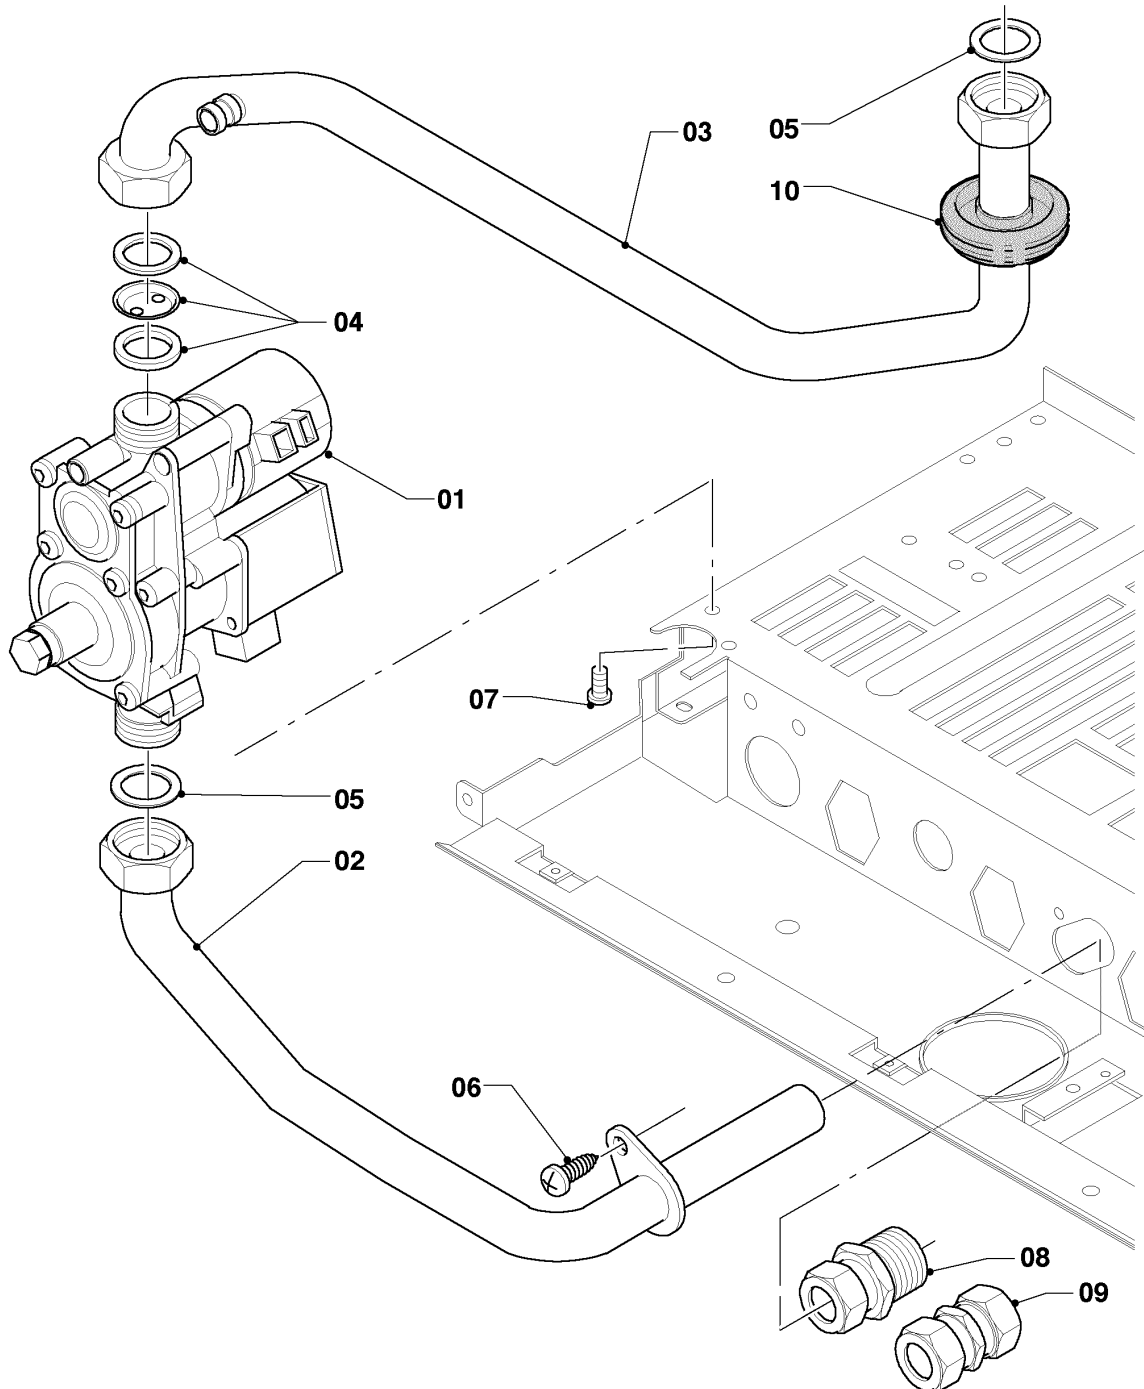

Wall-hung boilers (fan-assisted) VU, VUW

VUW 242/3-5

05 - Gas section

02 - 05 - 023.02

Wall-hung boilers (fan-assisted) VU,VUW

VUW 242/3-5

05 - Gas section

Поз.	Артикульный номер	Описание	Указание, замечание
00	0020048941	Conversion set to PB (37mbar)	to P/B (37mbar), 12-28kW, (PL), Attention: Replace gas pipe (pos. 03) if it has no test nipple. The spare part always contains a test nipple.
00	0020048945	Conversion set to GZ41/Lw	to GZ41/Lw, 20-28kW, (PL)
00	0020048935	Conversion set to H (13+20mbar)	to H (13+20mbar), 24-36kW, (BG,CZ,GR,INT,PL,RO,SK,TR)
00	0020053220	Conversion set to H (20mbar)	to H (20mbar), 24-36kW, (EXP)
00	0020053226	Conversion set to PB (28-37mbar)	to P/B (30mbar), 32-36kW, (EXP,GR,INT,PT,RO,SOE,TR), Attention for GR,INT,RO (only for 32 kW): Replace gas pipe (pos. 03) if it has no test nipple. The spare part always contains a test nipple.
00	0020053224	Conversion set to PB (29-37mbar)	to P/B (30mbar), 11-28kW, (BG,CZ,EXP,GR,HU,INT,RO,SK,SOE,TR), Attention for BG,CZ,INT,RO,SK,TR (only for 12 and 20 kW): Replace gas pipe (pos. 03) if it has no test nipple. The spare part always contains a test nipple.
00	0020048931	Conversion set to PB (50mbar)	to P/B (50mbar), 20-28kW, (HU)
00	0020048943	Conversion set to GZ35/Ls	to GZ35/Ls, 20-28kW, (PL)
00	0020048925	Conversion set to H	to H, 20-36kW, (SOE)
00	0020048933	Conversion set to H (13+20mbar)	to H (13+20mbar), 20kW, (BG,CZ,INT,PL,RO,SK,TR)
00	0020048939	Conversion set to 2H (25mbar)	to 2H (25mbar), 20-28kW, (HU)
00	0020048937	Conversion set to 2S (25mbar)	to 2S (25mbar), 20-28kW, (HU)
01	0020019991	Gas section	natural gas H, all powers, without pressure regulator, (EXP,HU,SOE), with parts 05, 07
01	0020052048	Gas section (with regulator)	natural gas H, 20kW, with pressure regulator, (BG,CZ,GR,INT,PL,RO,SK,TR), with parts 05, 07
01	0020019992	Gas section	LP-gas B, all powers, without pressure regulator, (for all countries), with parts 05, 07