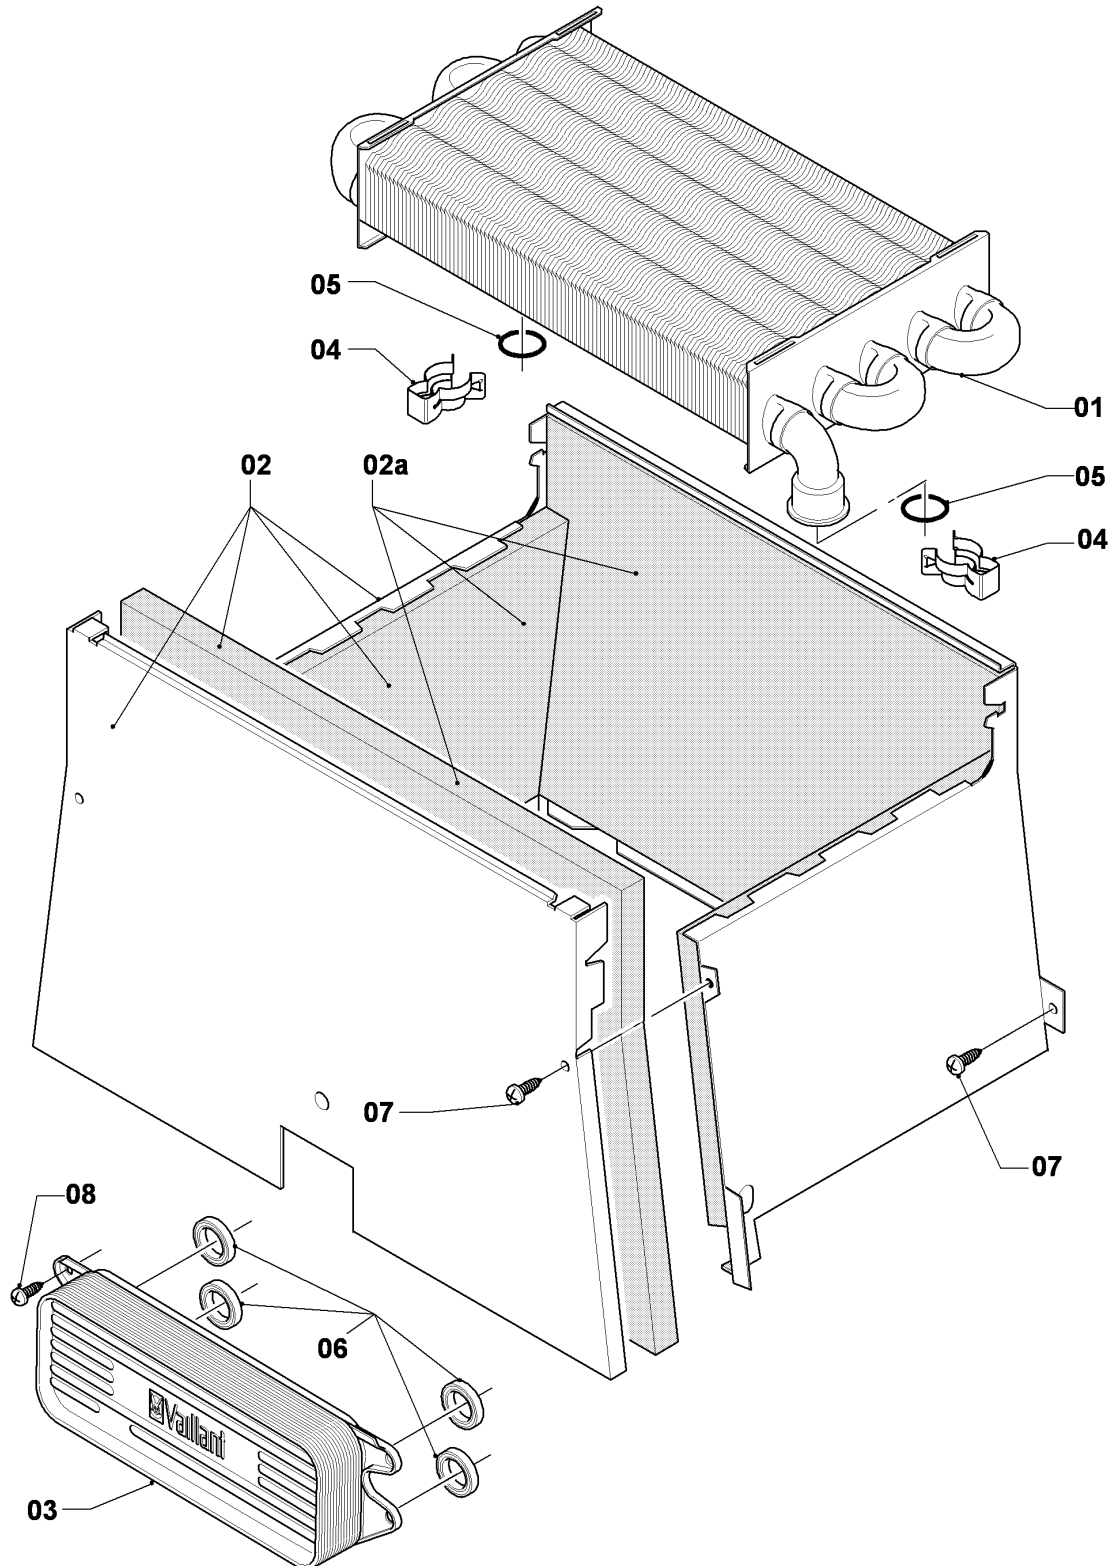

Wall-hung boilers (fan-assisted) VU,VUW

VUW 242/3-5

06 - Heat exchanger

02 - 06 - 051.01

Wall-hung boilers (fan-assisted) VU,VUW

VUW 242/3-5

06 - Heat exchanger

Поз.	Артикульный номер	Описание	Указание, замечание
01	0020019994	Heat exchanger, 92 fins	VUW 242/3-5, with parts 04, 05
02	0020039070	Combustion chamber	VUW 242/3-5, with part 07
02a	0020082190	Insulation (set)	VUW 242/3-5
03	0020038572	Heat exchanger dhw (19 plates)	VUW 242/3-5, with parts 06, 08
04	219621	Spring clamp, (x10)	
05	981151	O-ring, (x10)	
06	178969	Gasket, type C, (x10)	
07	0020107695	Screw, (x10)	
08	178968	Screw, (x10)