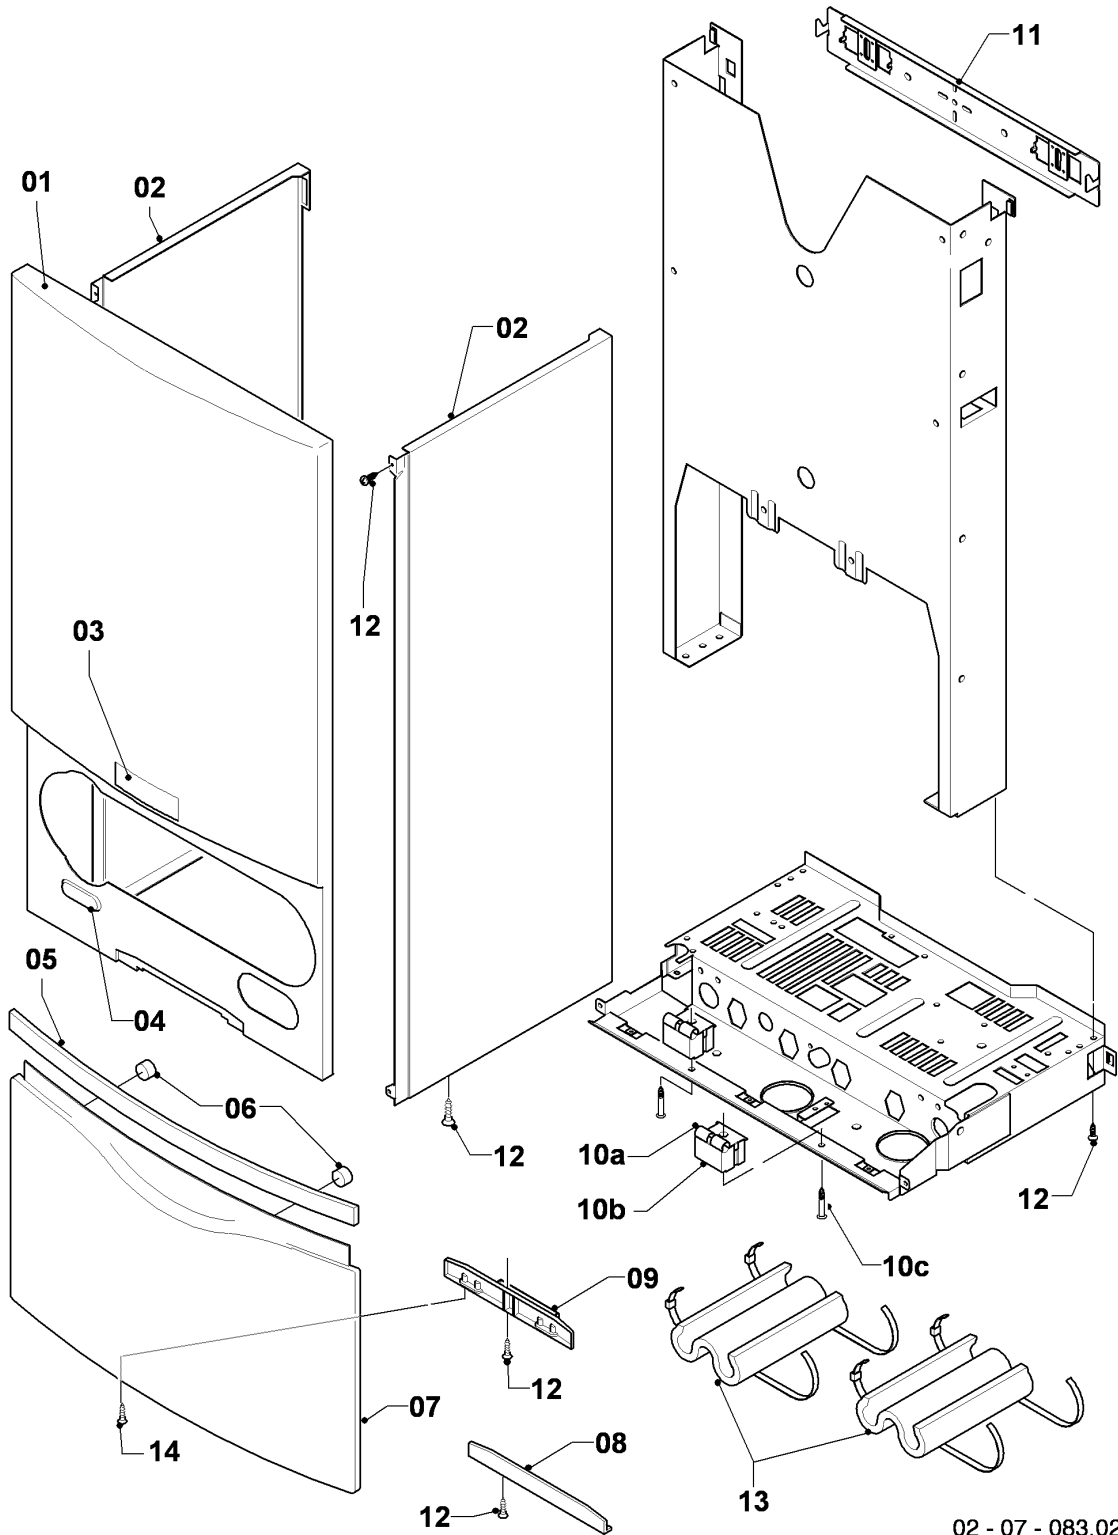

Wall-hung boilers (fan-assisted) VU,VUW

VUW 242/3-5

05 - Gas section

Поз.	Артикульный номер	Описание	Указание, замечание
01	0020053968	Gas section (with regulator)	natural gas H, 24-36kW, with pressure regulator, (BG,CZ,GR,INT,PL,RO,SK,TR), with parts 05,07
02	0020039061	Tube gas	with parts 05, 06
03	0020039063	Tube gas turbo	VUW 242/3-5, with part 05
04	049747	Throttle jet 2 x 2.60	
04	049749	Throttle jet 2 x 3.25	
04	049750	Throttle jet 2 x 3.50	
04	049751	Throttle jet 2 x 3.75	
04	049752	Throttle jet 2 x 4.00	
04	049753	Throttle jet 2 x 4.20	
04	0020012784	Throttle jet 2 x 4.50	
04	0020049665	Throttle jet 2 x 5.50	
05	981142	Sealing ring, (x10)	
06	0020107695	Screw, (x10)	
07	0010027607	Screw, (x10)	
08	083437	Compression fitting R3/4 x 15	
09	083435	Compression fitting, 15 x 15	
10	0020085467	Gasket	

Wall-hung boilers (fan-assisted) VU, VUW

VUW 242/3-5

07a - Casing parts

02 - 07 - 083.02

Wall-hung boilers (fan-assisted) VU,VUW

VUW 242/3-5

07a - Casing parts

Поз.	Артикульный номер	Описание	Указание, замечание
01	0020039073	Front panel	with parts 03, 04, 12
02	0020039074	Side panel	with part 12
03	118096	Badge, kit	
04	0020039075	Plate (set)	
05	180943	Handle (grey)	with part 06
05	180942	Handle (white)	with part 06
06	-	-	180941 no longer available, replacement for pict. no. 05
07	0020039076	Flap, cover	with parts 05, 06, 09, 12
08	0020039078	Covering plate	with part 12
09	0020039077	Hinge	with part 12, 14
10a	0020039079	Support	with part 10c
10b	0020039080	Spacer	
10c	235708	Screw	
11	0020039072	Support	
11	0020130588	Fastening kit (screws + plugs)	not shown
12	0020107695	Screw, (x10)	
13	076629	Insulation, (x2)	only for balcony (...B)
14	0020107695	Screw, (x10)	for hinges until 03/09 (diameter of drill hole: 4mm)
14	193538	Screw, (x10)	for hinges from 03/09 (diameter of drill hole: 3mm)