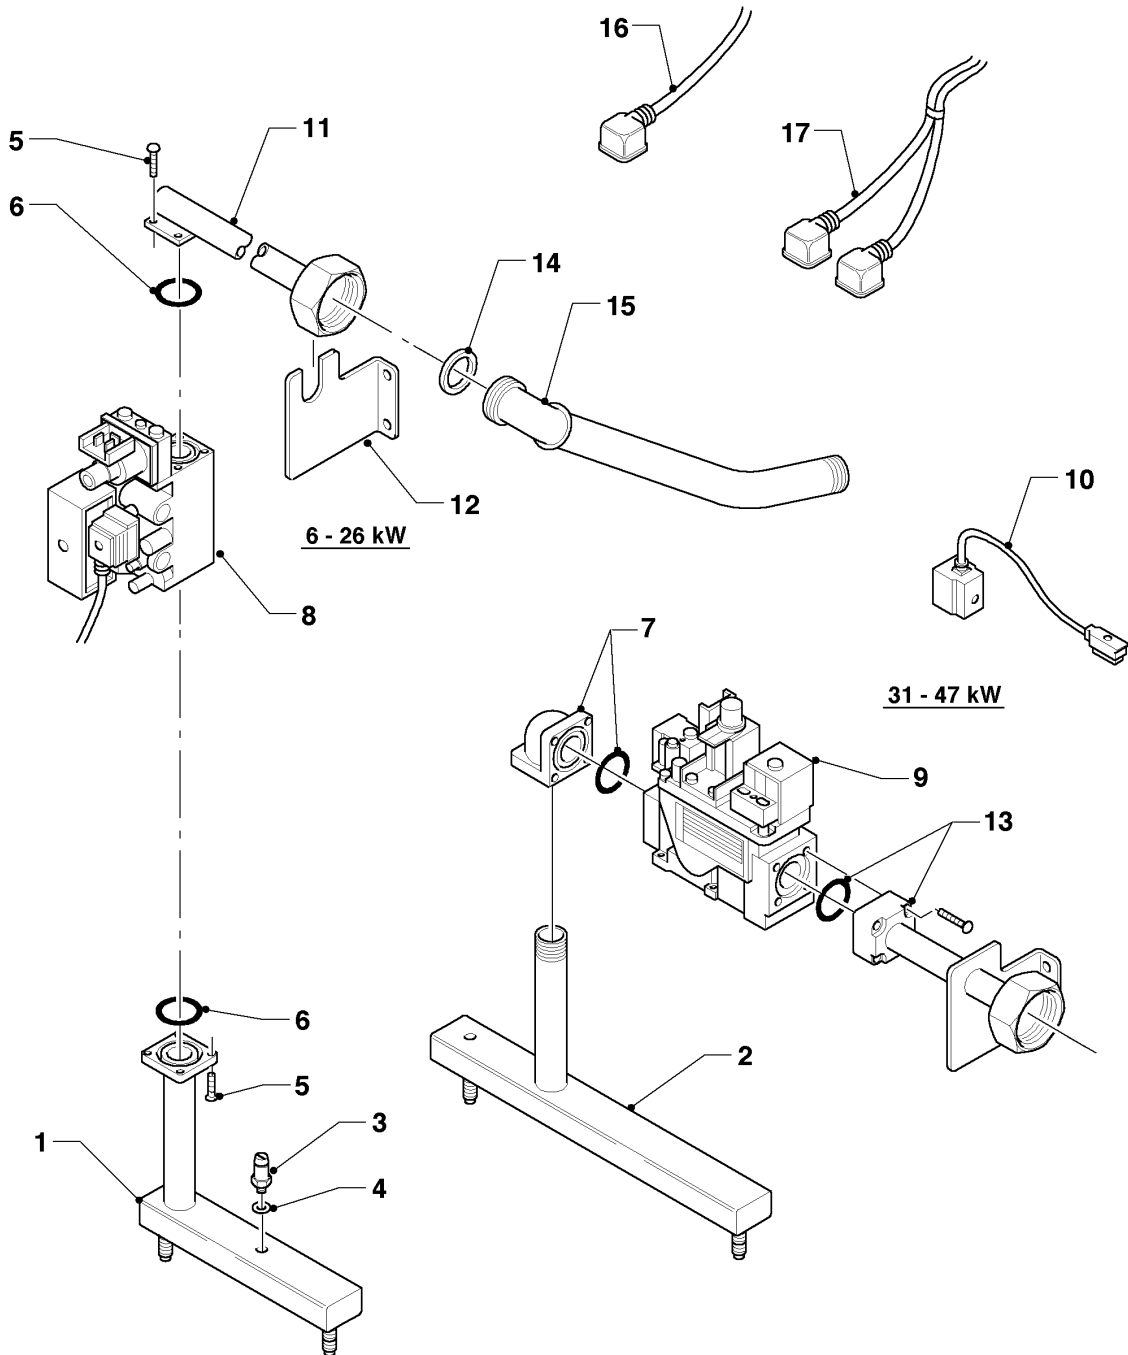

Floor standing gas boilers VK (6-76 kW)

VK INT 11/6-2 XE

04b - Gas section

03 - 04 - 028

Floor standing gas boilers VK (6-76 kW)

VK INT 11/6-2 XE

04b - Gas section

Поз.	Артикульный номер	Описание	Указание, замечание
01	184064	Distributor tube	VK INT 11/6-2 XE
03	133509	Test nipple	
04	980487	Gasket	
05	492147	Lens head screw	
06	982315	O-ring	VK INT 11/6-2 XE
08	053480	Gas section	VK INT 11/6-2 XE, with parts 06, 17 (version SIGMA) replacement for gas section 051069
11	089643	Connection line	VK INT 11/6-2 XE, with parts 05, 06
12	-	-	not necessary
14	981167	Gasket, (x10)	
15	089258	Connection tube	Этот артикул более не доступен.
16	-	-	not necessary
17	090923	Connecting line	for type SIGMA
17	089698	Connection line	for types TANDEM and NOVA Этот артикул более не доступен.