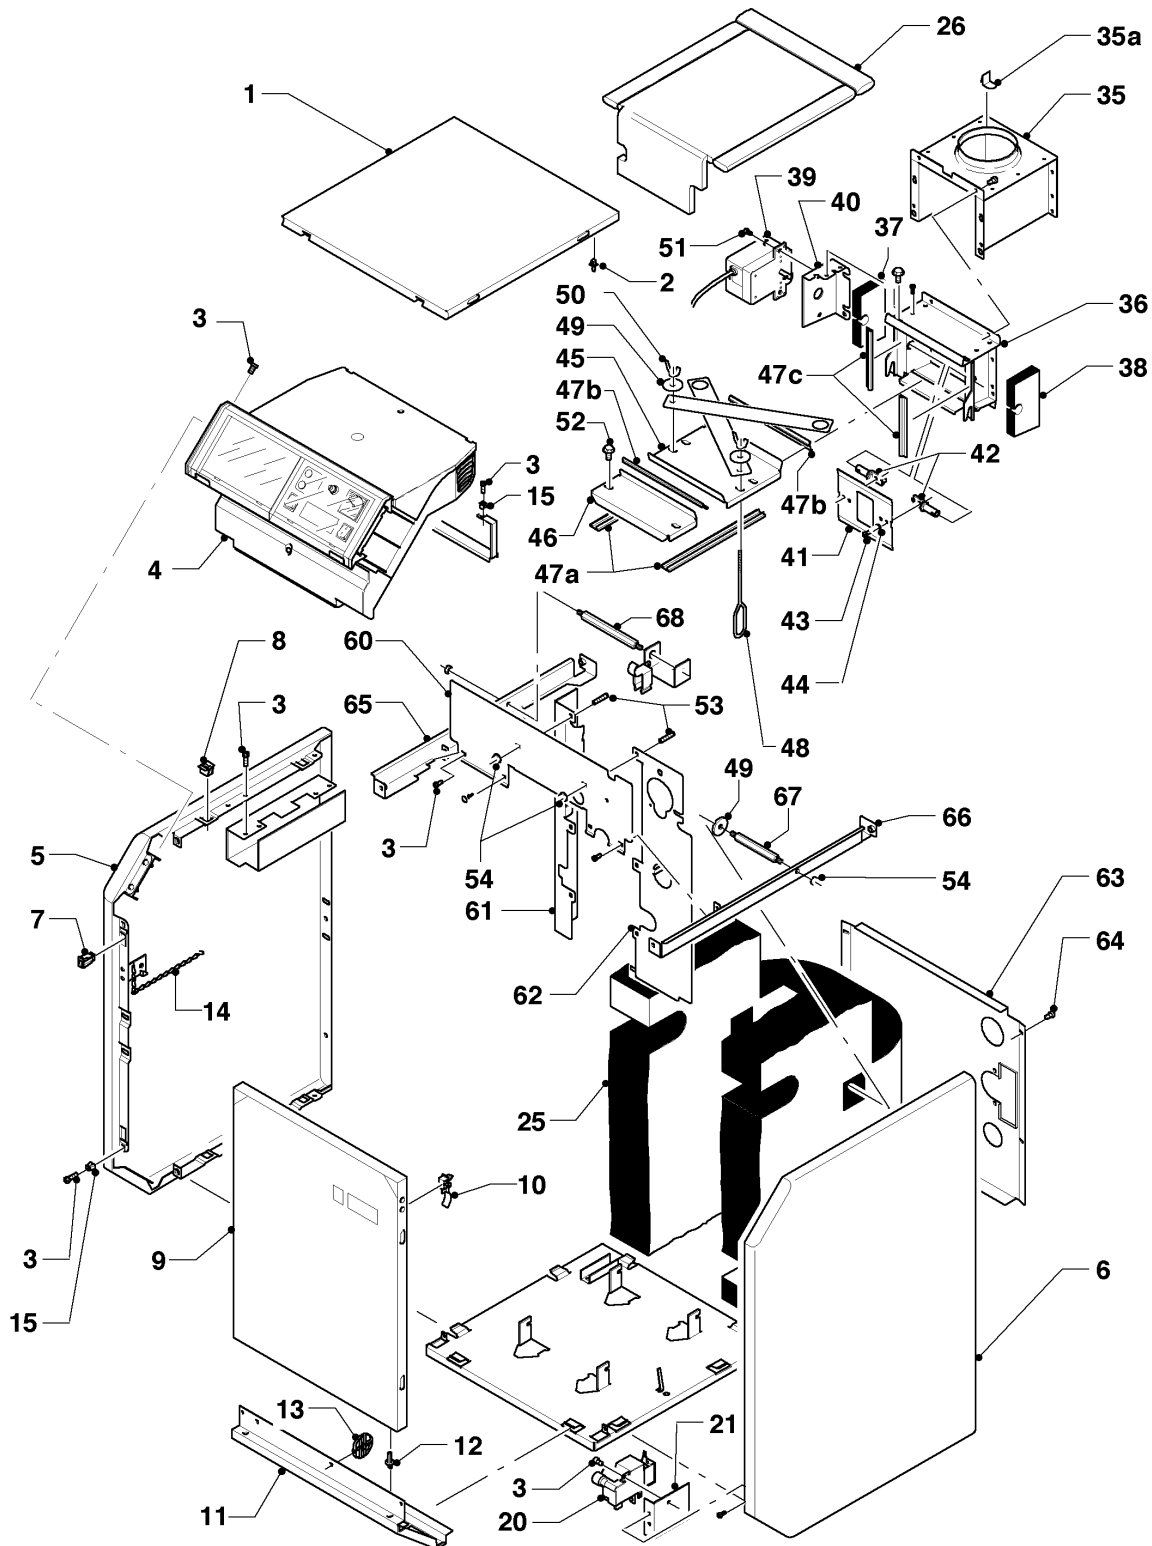

Floor standing gas boilers VK (6-76 kW)

VK INT 11/6-2 XE

07 - Casing parts

03 - 07-012 . 02

Floor standing gas boilers VK (6-76 kW)

VK INT 11/6-2 XE

07 - Casing parts

Поз.	Артикульный номер	Описание	Указание, замечание
01	072134	Cover plate	VK INT 11/6-2 XE, with part 02 Этот артикул более не доступен.
02	225716	Plastic stud	Этот артикул более не доступен.
03	235740	Tapping screw ISO 7049	
05	074713	Side panel, left	with parts 07, 08 Этот артикул более не доступен.
06	074714	Side panel, right	with parts 07, 08 Этот артикул более не доступен.
07	0020107789	Catch	Этот артикул более не доступен.
08	225717	Plastic counterbush	Этот артикул более не доступен.
09	070249	Front cover	VK INT 11/6-2 XE, with part 10 Этот артикул более не доступен.
10	088720	Clamp	Этот артикул более не доступен.
11	289420	Supporting panel	VK INT 11/6-2 XE Этот артикул более не доступен.
12	132908	Bolt	Этот артикул более не доступен.
13	289730	Clip for cables	
14	-	-	fixing chain is not necessary
15	114616	Plastic expansion nut	Этот артикул более не доступен.
20	091246	Ignition transformer	
21	289440	Socket	Этот артикул более не доступен.
25	123371	Insulating mat	VK INT 11/6-2 XE
26	072679	Isoliermatte, oben, exclusiv	VK INT 11/6-2 XE
35	075074	Draft diverter	VK INT 11/6-2 XE
35a	0010034044	Clip, (x2)	
36	077741	Flue gas removal	VK INT 11/6-2 XE, with parts 41, 42 Этот артикул более не доступен.
37	210722	Insulation plate, left	Этот артикул более не доступен.
38	210723	Insulation plate, right	Этот артикул более не доступен.
39	140426	Servo-drive	
40	086971	Support, left	VK INT 11/6-2 XE Этот артикул более не доступен.
41	-	-	not deliverable singly
42	0020107762	Support	
43	950178	Screw	Этот артикул более не доступен.
44	280616	Spring ring	Этот артикул более не доступен.