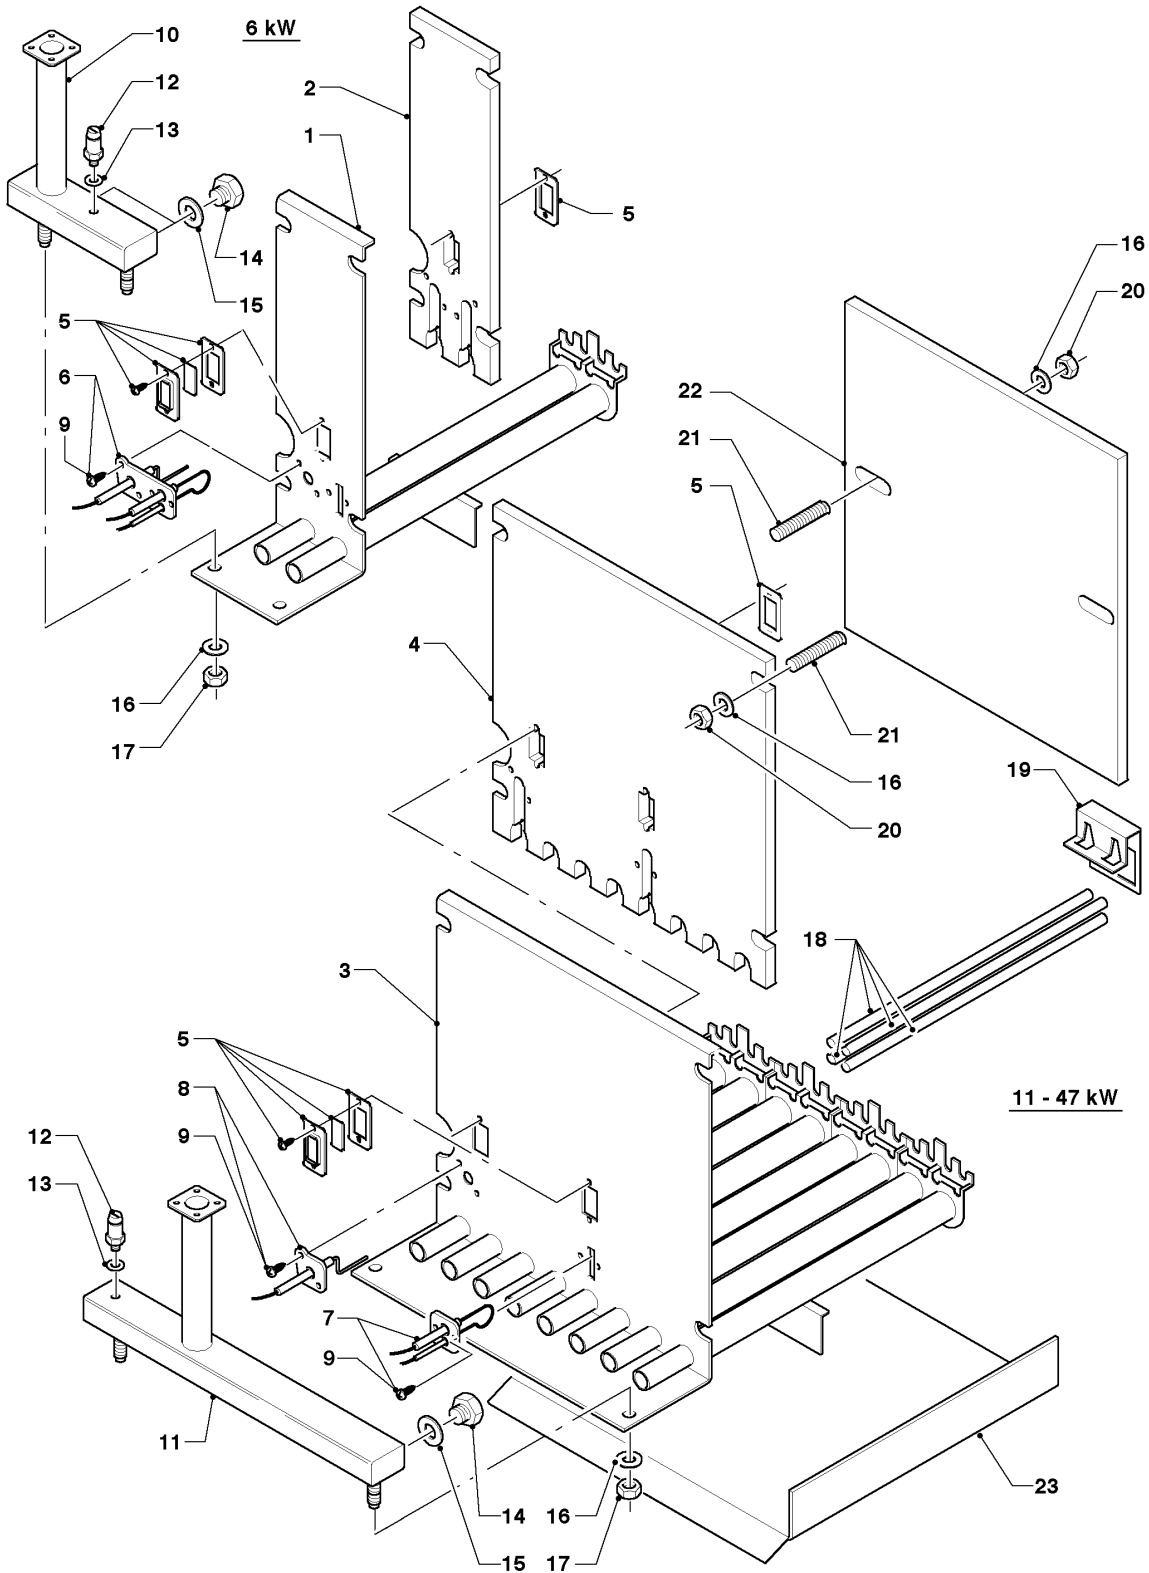

Floor standing gas boilers VK (6-76 kW)

VK INT 11/6-2 XE

04a - Burner

03 - 04 - 027

Floor standing gas boilers VK (6-76 kW)

VK INT 11/6-2 XE

04a - Burner

Поз.	Артикульный номер	Описание	Указание, замечание
01	-	-	not necessary
02	-	-	not necessary
03	050818	Burner (4 tubes)	VK INT 11/6-2 XE, with parts 04, 05
04	210726	Insulation plate	VK INT 11/6-2 XE
05	161241	Inspection glass	
05	072186	Cover plate	alternative not shown, from 2002 on the appliances have no longer inspection glasses. Instead of that the sight opening is closed by a cover plate.
06	-	-	not necessary
07	090693	Ignition electrode double	with part 09
08	090694	Monitoring electrode	with part 09
09	0010027606	Screw, (x10)	
10	-	-	not necessary
11	184064	Distributor tube	VK INT 11/6-2 XE
12	133509	Test nipple	
13	980487	Gasket	
14	200133	Nozzle conversion set (8x D 1.50)	with part 15, natural gas H, 8 throttles D=1.50
14	200144	Nozzle conversion set (6x D 0.88)	with part 15, liquid gas B, 6 throttles D=0.88
14	200145	Nozzle conversion set (8x D 0.88)	with part 15, liquid gas B, 8 throttles D=0.88
14	200132	Nozzle conversion set (6x D 1.50)	with part 15, natural gas H, 6 throttles D=1.50
15	980486	Gasket	
16	191407	Disc	
17	114888	Hexagonal nut	
18	041670	Ceramic rods, kit of 8	only for natural gas H, content: 8 ceramic staves
19	283020	Locking plate	only for natural gas H
20	114809	Hexagon nut, 530128VZ8	
21	139239	Threaded pin	
22	213347	Burner plate	VK INT 11/6-2 XE
23	079210	Bottom plate	VK INT 11/6-2 XE