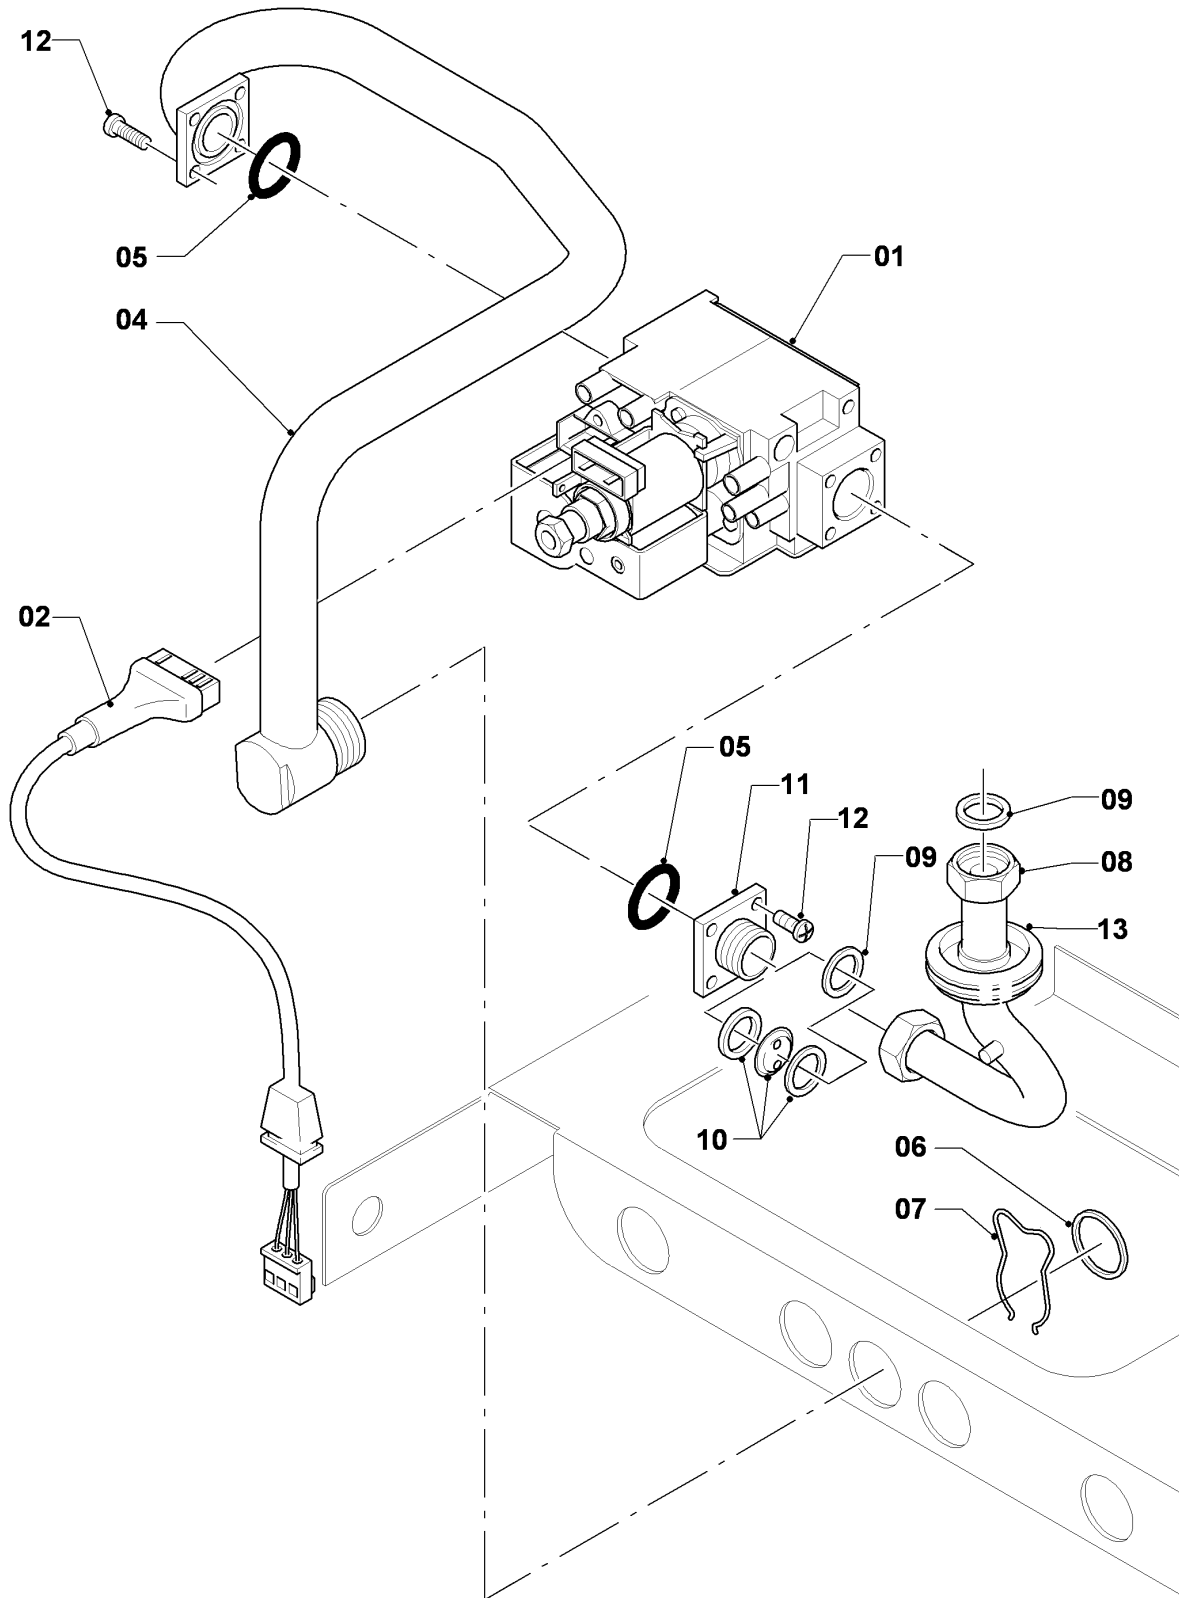

Wall-hung boilers (fan-assisted) VU, VUW

VUW 242/2-3

05 - Gas section

02 - 05 - 011.03

Wall-hung boilers (fan-assisted) VU,VUW

VUW 242/2-3

05 - Gas section

Поз.	Артикульный номер	Описание	Указание, замечание
00	202001	Conversion set (PL,HR,SI) P/B	VUW 242/2-3, H -> B, (PL,HR,SI), not shown
00	222346	Conversion set (SK,RO,GUS) P/B	VUW 242/2-3, H -> B, (SK,RO,GUS), not shown
00	202005	Conversion set (HU,CZ) P/B 30mbar	VUW 242/2-3, H -> B, (HU,CZ), not shown, only for liquid gas with 30 mbar connection pressure
00	202010	Conversion set (HU) P/B 50mbar	VUW 242/2-3, H -> B, (HU), not shown, only for liquid gas with 50 mbar connection pressure
00	201995	Conversion set P/B (SIT)	VUW 242/2-3, H -> B, (TR), not shown Этот артикул более не доступен.
00	201996	Conversion set H (SIT)	VUW 242/2-3, B -> H, (TR), not shown
01	053462	Gas section H-gas	H, with parts 05, 09, 11, 12
01	053463	Gas section	B, with parts 05, 10, 11, 12
02	090915	Connection cable	
04	123420	Gas tube VUW	with parts 05, 06, 07
05	0020133834	O-ring, (x10)	
06	981140	Sealing ring, 3/4, (x10)	
07	219622	Spring clamp, (x10)	
08	123423	Gas tube	with parts 09, 10 Этот артикул более не доступен.
09	981142	Sealing ring, (x10)	only for appliances without throttle jet
10	-	-	VUW 242/2-3, H, these appliances have no throttle jet
10	049750	Throttle jet 2 x 3.50	VUW 242/2-3, B
11	147759	Adaptor piece	with parts 05,09,10,12
12	105901	Lens head screw, M4x10, (x10)	
13	0020085467	Gasket	