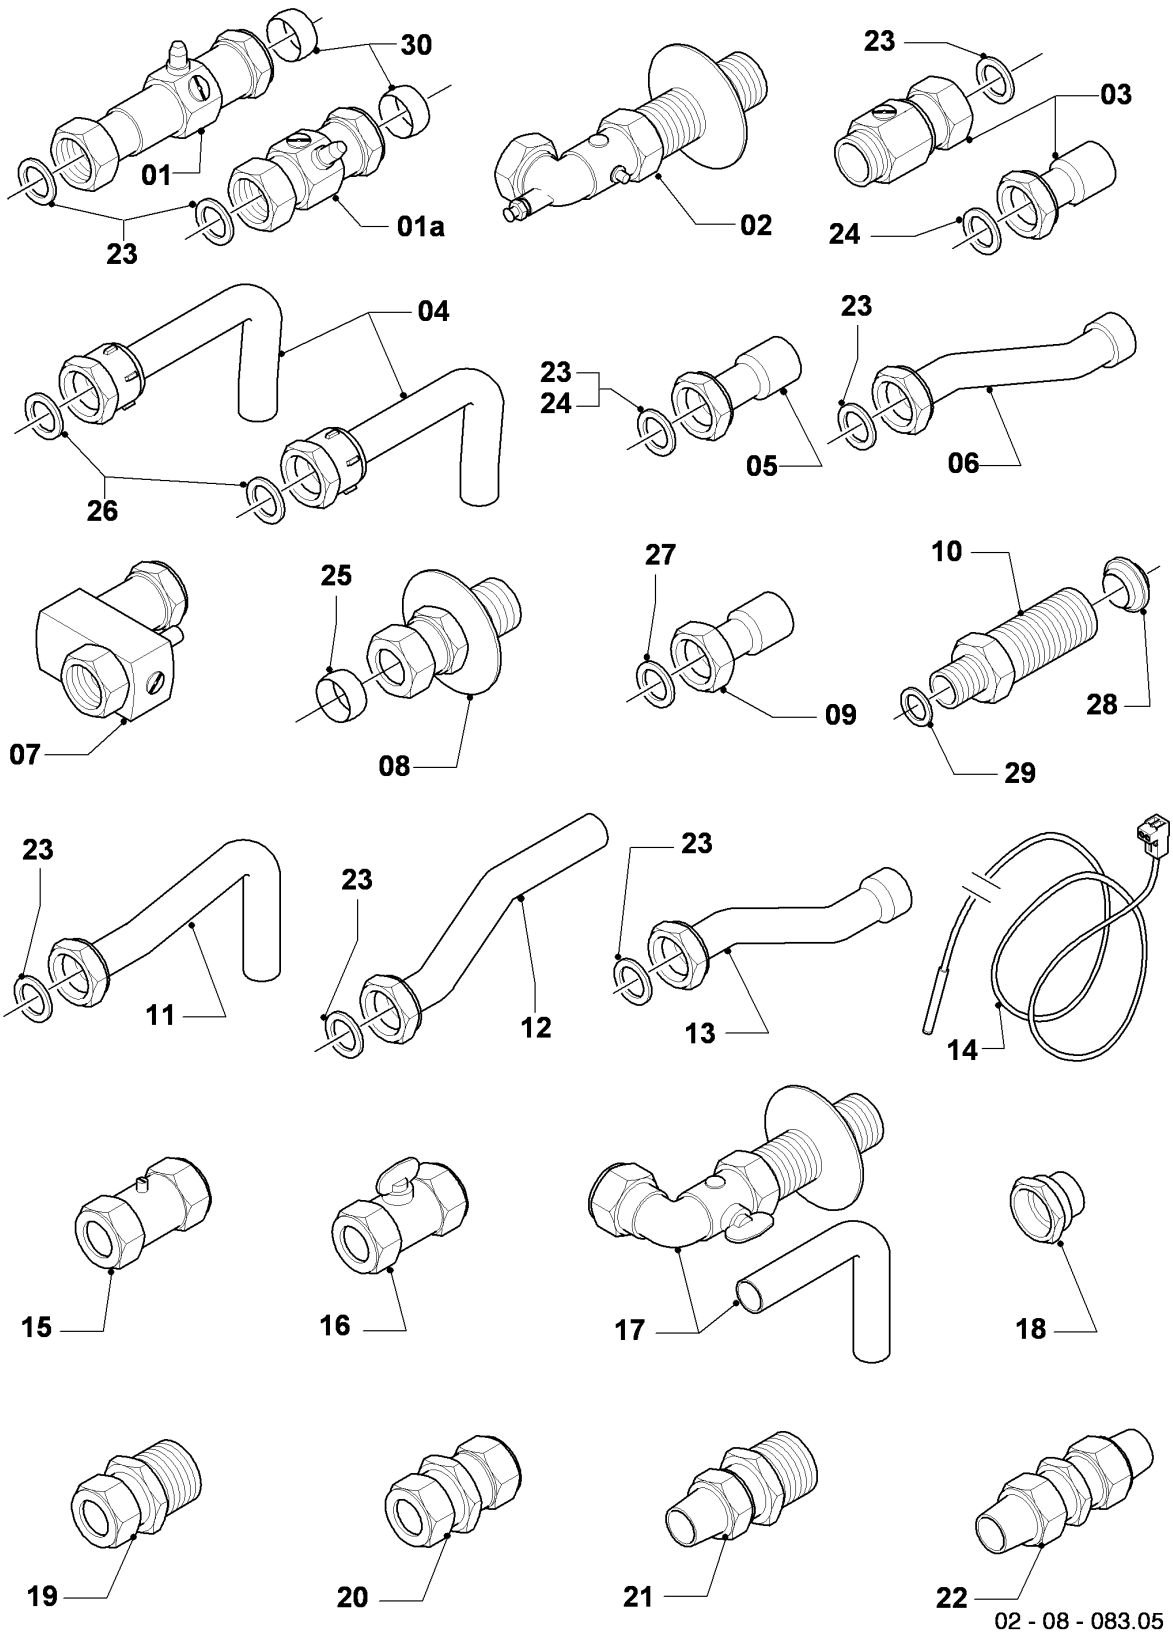

Wall-hung boilers (fan-assisted) VU, VUW

VUW 242/2-3

08b - Connecting accessories

02 - 08 - 083.05

Wall-hung boilers (fan-assisted) VU,VUW

VUW 242/2-3

08b - Connecting accessories

Поз.	Артикульный номер	Описание	Указание, замечание
01	-	-	replaced by Pos. 01a
01a	135752	Service cock left + right	with parts 23, 30, adapter to replace longer service cocks included (Pos. 01), 3/4 x 22
01a	0020017772	Service cock left + right	3/4 x 3/4, with part 23 (not shown)
02	-	-	not for CZ,HU,INT,SOE
03	306216	Connection set ES	3/4 x 3/4, 3/4 x 22, with parts 23, 24, accessory, cannot be delivered as spare part
04	-	-	not for CZ,HU,INT,SOE
05	022751	Connection tube, G3/4 x 22, (x2)	3/4 x 22 (packingring), with part 23
06	-	-	not for CZ,HU,INT,SOE
07	014714	Valve	3/4 x 15
08	097020	Connection, (x2)	1/2 x 15, with part 25
09	019084	Connection tube	1/2 x 15, with part 27
09	019083	Tube	3/4 x 22 (O-Ring), with part 24
10	022756	Connection piece	from accessory 306261, with parts 28, 29
11	-	-	not for CZ,HU,INT,SOE
12	081445	Connection tube	with part 23
13	-	-	not for CZ,HU,INT,SOE
14	253583	Sensor (storage temperature)	
15	-	-	not for CZ,HU,INT,SOE
16	-	-	not for CZ,HU,INT,SOE
17	-	-	not for CZ,HU,INT,SOE
18	-	-	not for CZ,HU,INT,SOE
19	083437	Compression fitting R3/4 x 15	15 x 3/4
20	083435	Compression fitting, 15 x 15	15 x 15
21	083438	Compression fitting	15 x 3/4
22	083436	Compression fitting, double	15 x 15
23	981152	Sealing ring, (x10)	17.0 x 24.0 x 1.5
24	981176	O-ring, (x10)	18.0 x 3.0
25	980410	Compression ring, DN15.2	15.2 x 18.0 x 8.0
26	-	-	not for CZ,HU,INT,SOE
27	981165	O-ring, (x10)	12.0 x 2.0