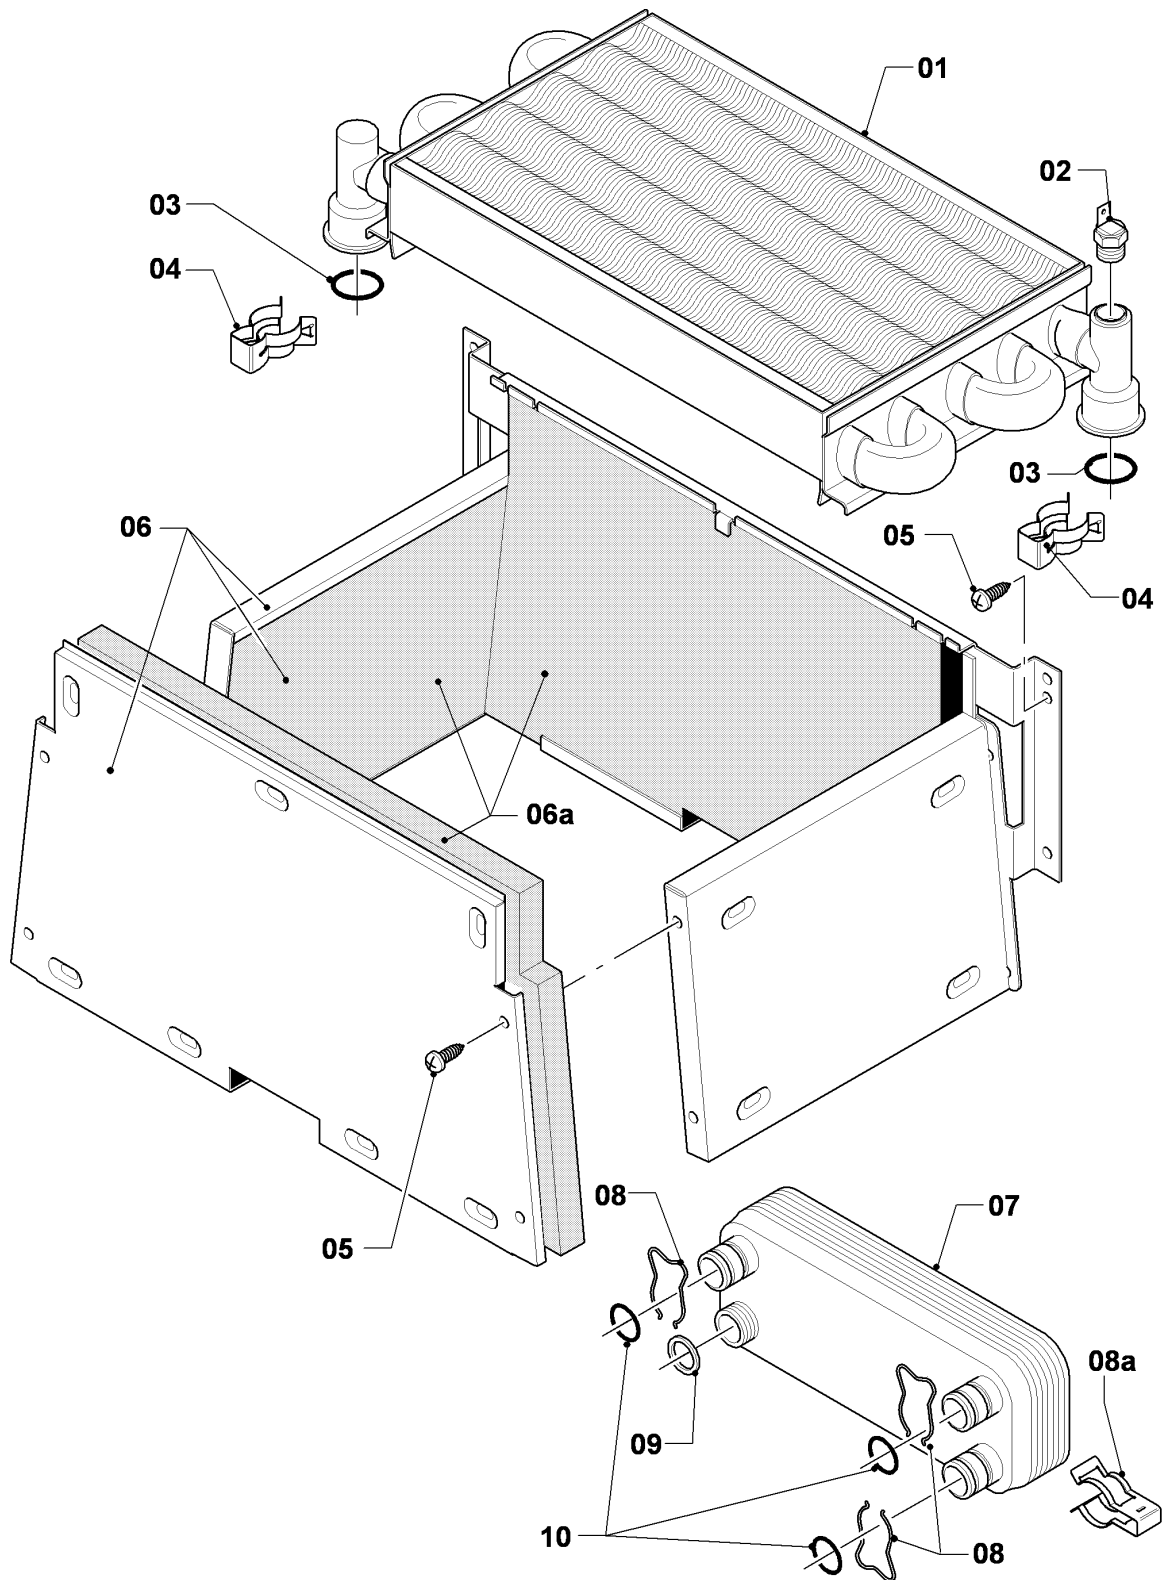

Wall-hung boilers (fan-assisted) VU,VUW

VUW 242/2-3

06 - Heat exchanger

02 - 06 - 026.03

Wall-hung boilers (fan-assisted) VU,VUW

VUW 242/2-3

06 - Heat exchanger

Поз.	Артикульный номер	Описание	Указание, замечание
01	064714	Heat exchanger, 102 fins	VUW 242/2-3, incl. both tubes, with parts 03, 04
02	252805	Sensor - NTC	
03	981151	O-ring, (x10)	
04	219621	Spring clamp, (x10)	
05	0020107695	Screw, (x10)	
06	117546	Combustion chamber	VUW 242/2-3, with part 05
06a	0020082194	Insulation (set)	VUW 242/2-3
07	065131	Heat exchanger dhw (12 plates)	with parts 08, 09, 10
08	219622	Spring clamp, (x10)	
08a	-	-	not for these appliances
09	981142	Sealing ring, (x10)	
10	981163	O-ring, (x10)