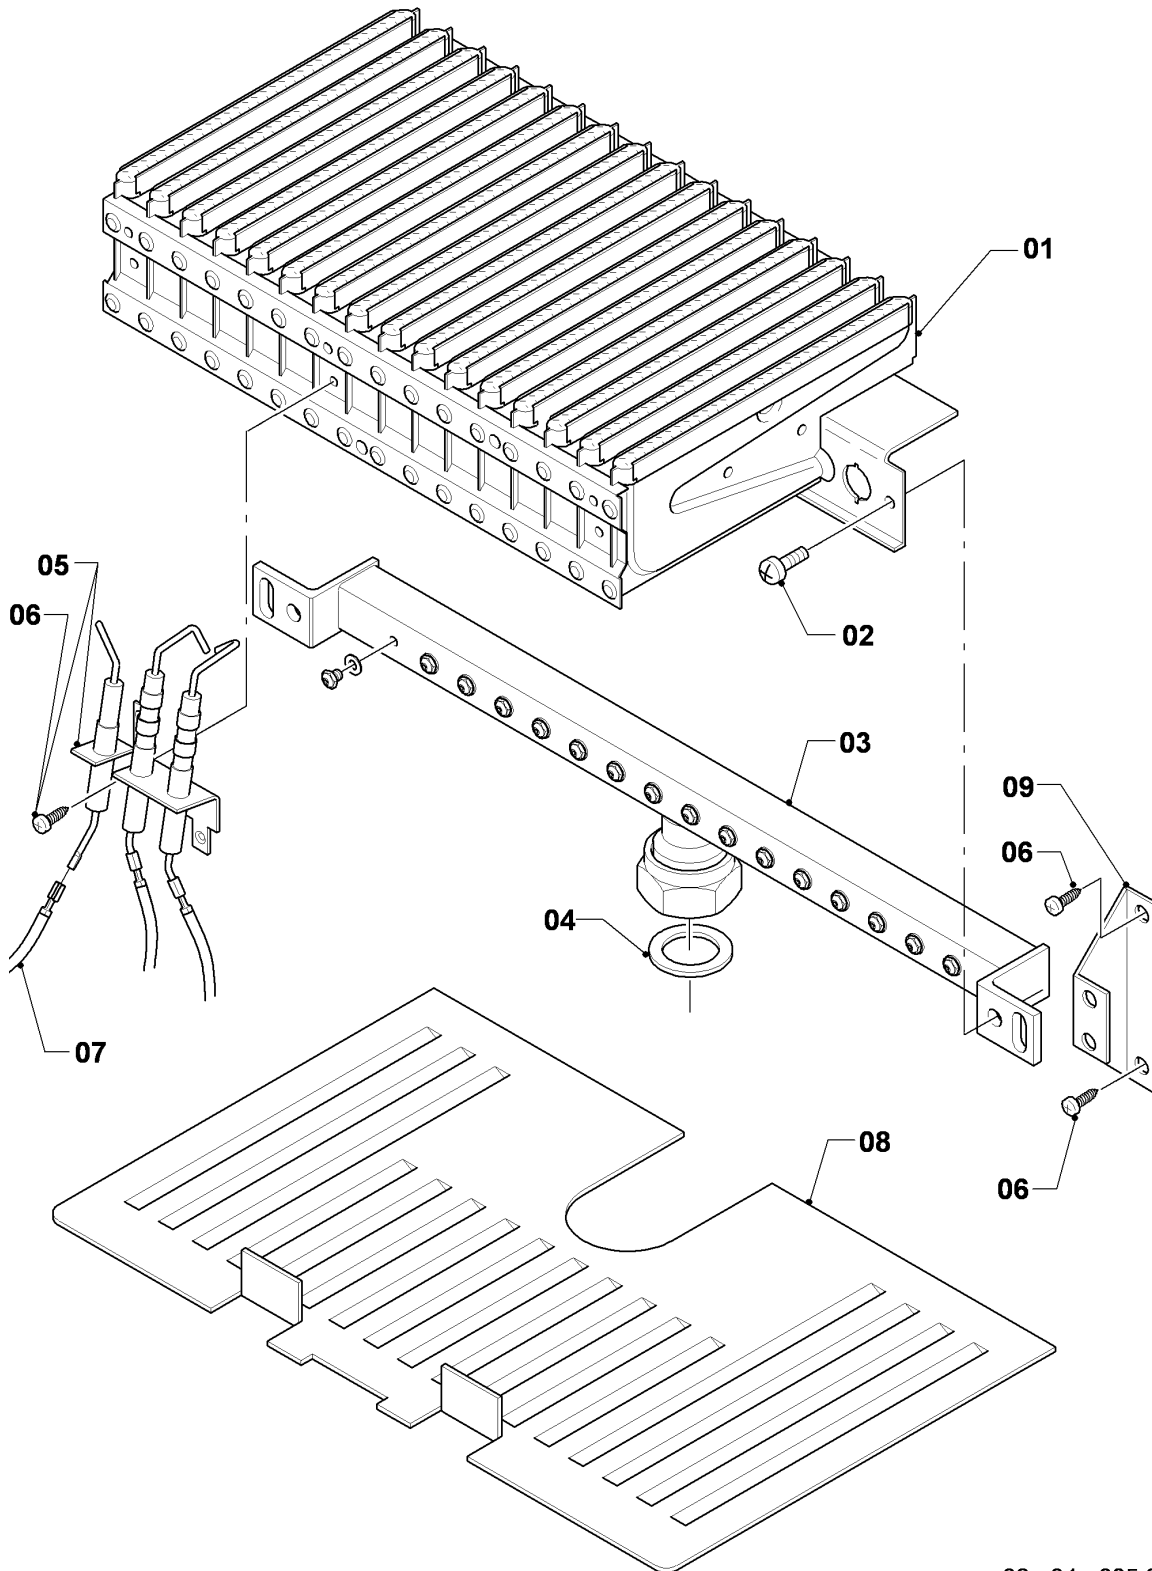

Wall-hung boilers (fan-assisted) VU,VUW

VUW 242/2-3

04 - Burner

02 - 04 - 035.02

Wall-hung boilers (fan-assisted) VU,VUW

VUW 242/2-3

04 - Burner

Поз.	Артикульный номер	Описание	Указание, замечание
01	031500	Burner chamber group	VUW 242/2-3, with part 02
02	0020198257	Screw, (x10)	
03	126780	Burner support 24kW H	VUW 242/2-3, H, with parts 02, 04
03	126781	Burner support 24/25kW B	VUW 242/2-3, B, with parts 02, 04
04	981142	Sealing ring, (x10)	
05	090724	Electrode	with part 06
06	0020107695	Screw, (x10)	
07	256097	Wiring harness	
08	-	-	only conventional flue
09	098916	Support (PK2)	with parts 02, 06