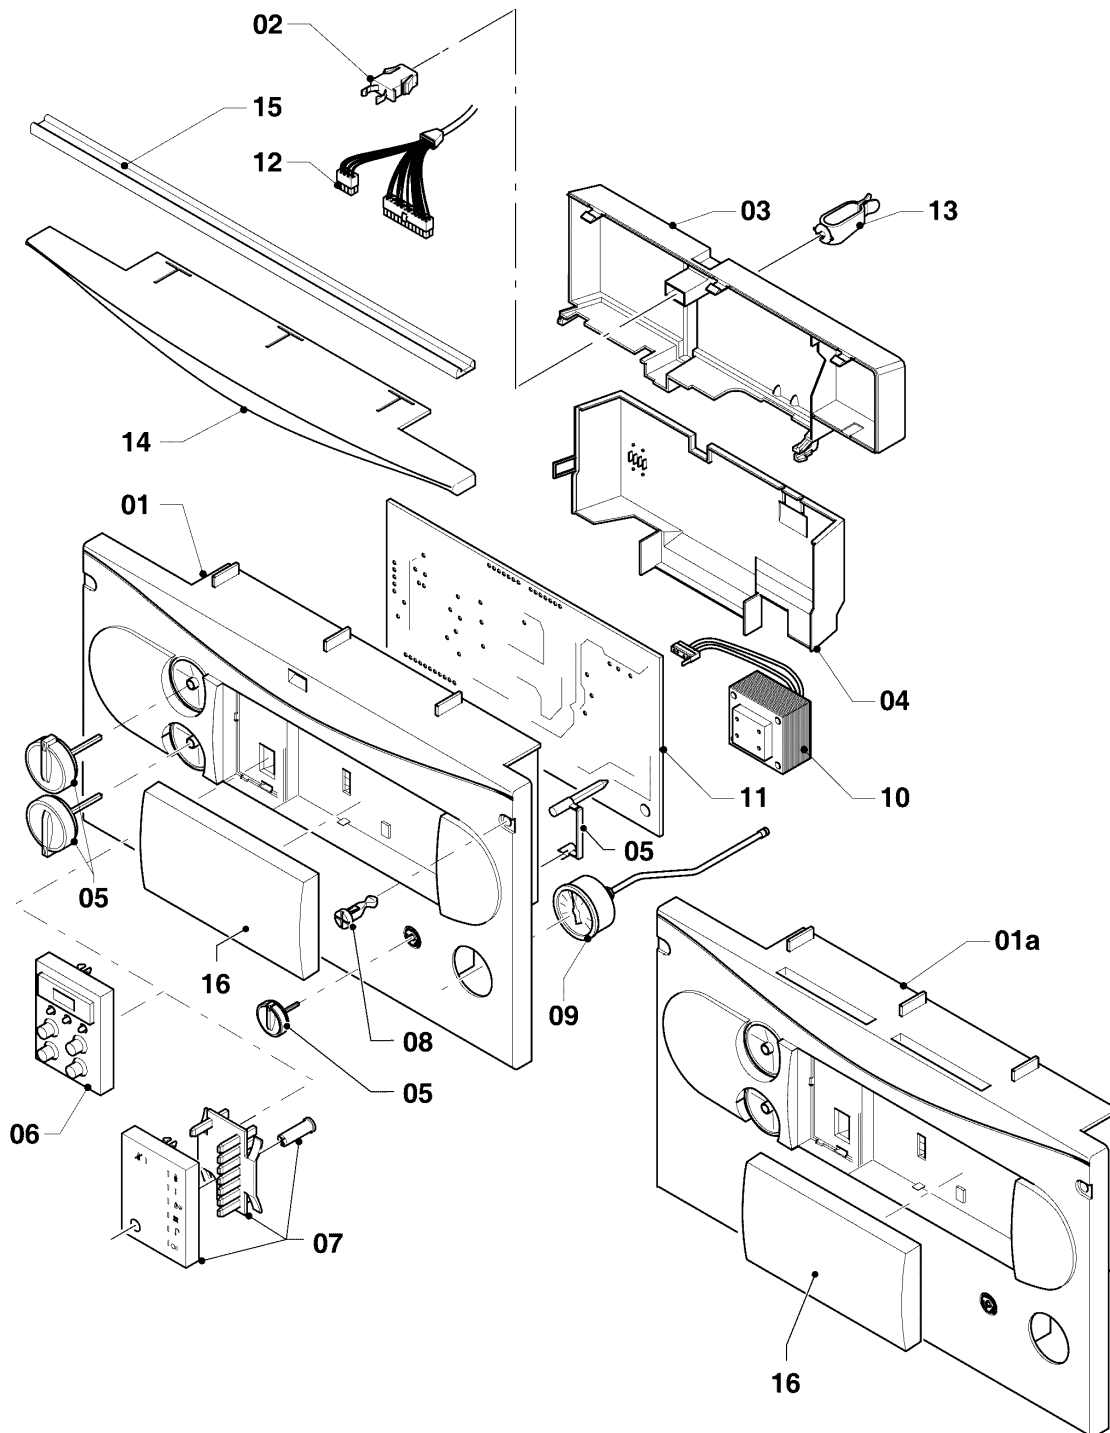

Wall-hung boilers (fan-assisted) VU,VUW

VUW 242/2-3

12 - Control box

02-12-029.06

Wall-hung boilers (fan-assisted) VU,VUW

VUW 242/2-3

12 - Control box

Поз.	Артикульный номер	Описание	Указание, замечание
00	251961	Fuse, 1.25A T, (x10)	1.25 AT, not shown
00	0020067507	Fuse, 2,0 A T2H, (x10)	2.0 AT, not shown
01	-	-	no longer available, replaced by pos. 01a (if existent, front cover must also be replaced!)
01a	136894	Front cover (grey)	with part 05
02	088734	Lock	
03	-	-	no spare part (label)!
04	136882	Back panel	
05	114286	Knobs, green, kit of 3	
05	114288	Knobs, grey, kit of 3	
06	-	-	VUW 242/2-3, not for these appliances
07	077978	Cover display (grey)	VUW 242/2-3
08	132925	Securing fastener, (x10)	
09	101270	Pressure gauge	
09	101271	Pressure gauge	
10	287450	Transformer	
11	0020034604	Printed circuit board	
12	256097	Wiring harness	
13	219629	Clip, (x5)	
13	0010042409	Clip, (x5)	
14	077958	Covering plate	VUW 242/2-3
15	283815	Sealing profile	only for balcony-appliances
16	0020130491	Cover control slot, grey