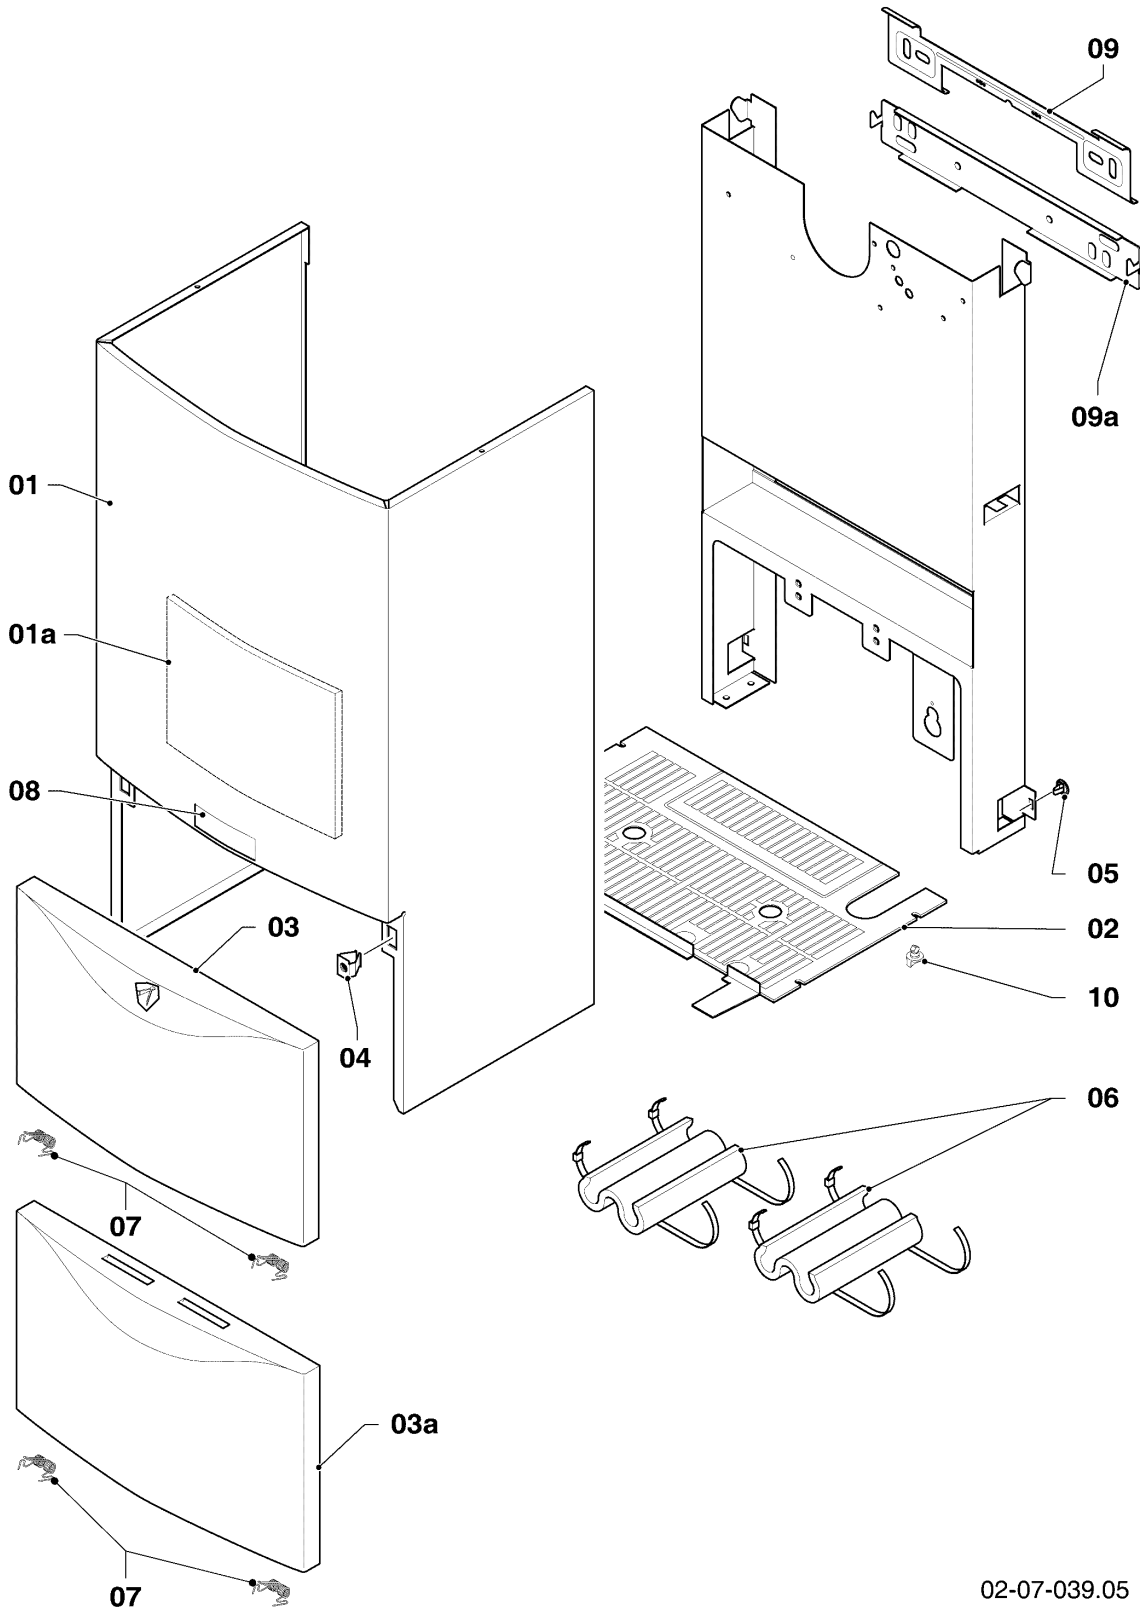

Wall-hung boilers (fan-assisted) VU,VUW

VUW 242/2-3

06 - Heat exchanger

02 - 06 - 026.03

Wall-hung boilers (fan-assisted) VU,VUW

VUW 242/2-3

06 - Heat exchanger

Поз.	Артикульный номер	Описание	Указание, замечание
01	064714	Heat exchanger, 102 fins	VUW 242/2-3, incl. both tubes, with parts 03, 04
02	252805	Sensor - NTC	
03	981151	O-ring, (x10)	
04	219621	Spring clamp, (x10)	
05	0020107695	Screw, (x10)	
06	117546	Combustion chamber	VUW 242/2-3, with part 05
06a	0020082194	Insulation (set)	VUW 242/2-3
07	065131	Heat exchanger dhw (12 plates)	with parts 08, 09, 10
08	219622	Spring clamp, (x10)	
08a	-	-	not for these appliances
09	981142	Sealing ring, (x10)	
10	981163	O-ring, (x10)	

Wall-hung boilers (fan-assisted) VU,VUW

VUW 242/2-3

07a - Casing parts

02-07-039.05

Wall-hung boilers (fan-assisted) VU,VUW

VUW 242/2-3

07a - Casing parts

Поз.	Артикульный номер	Описание	Указание, замечание
01	067314	Case	with parts 04, 05, 08
01a	159114	Heat protection plate	
02	079533	Covering grid plate	
03	209714	Cover, casing (plastic)	until 09/02
03	078954	Cover, casing (sheet metal)	until 09/02, with part 07
03a	078978	Cover, casing (plastic)	from 09/02 on
03a	078345	Cover, casing (sheet metal)	from 09/02, with part 07
04	219620	Clip, (x10)	
05	219619	Clip, (x10)	
06	076629	Insulation, (x2)	only for balcony-appliances
07	188742	Spring, (x2)	
08	118096	Badge, kit	
09	098919	Hanging bracket	until 09/02
09a	091417	Hanging bracket (assembly kit)	from 09/02 on
10	290811	Clip (PK4)	