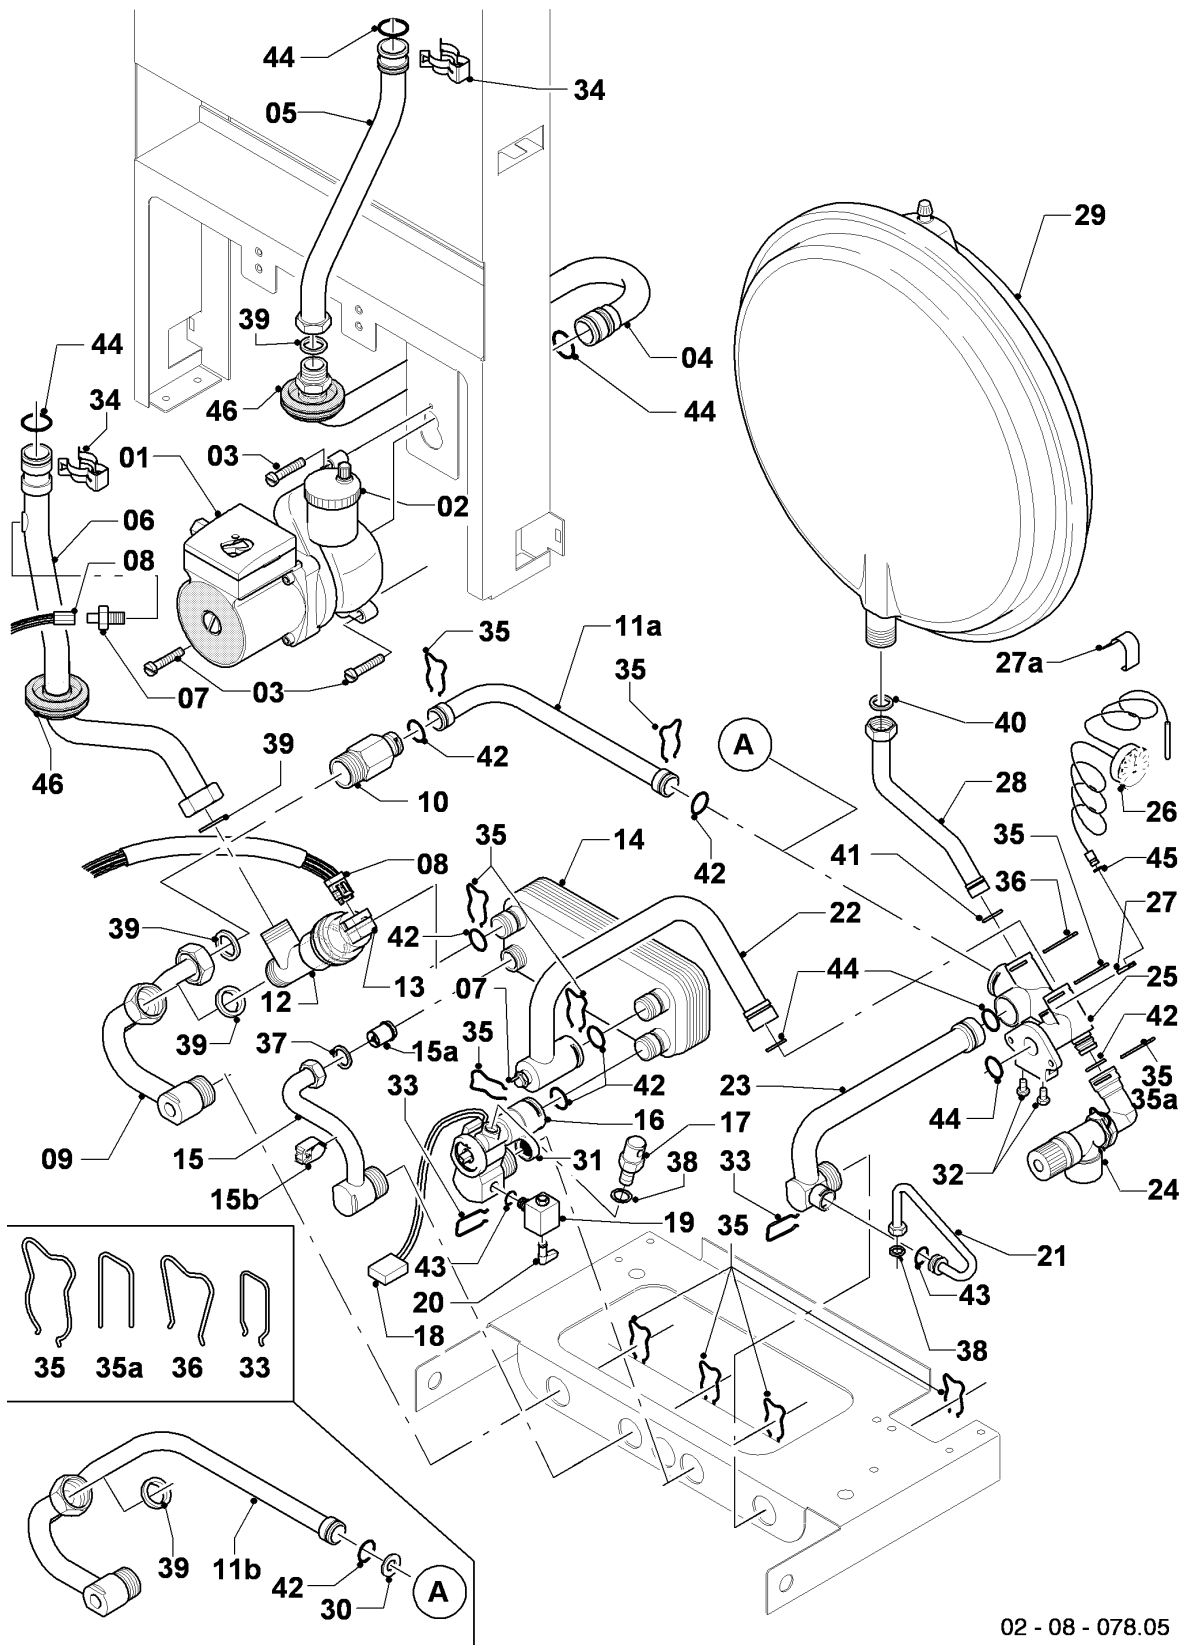

Wall-hung boilers (fan-assisted) VU, VUW

VUW 242/2-3

08a - Hydraulic parts

02 - 08 - 078.05

Wall-hung boilers (fan-assisted) VU,VUW

VUW 242/2-3

08a - Hydraulic parts

Поз.	Артикульный номер	Описание	Указание, замечание
00	0010032799	Plug	not shown for pos. 01, 0010030634
01	0010032769	Cable	Required in case of conversion
01	160928	Pump VP5	with parts 03, 44 Future phase-out due to EU regulation
01	0010030634	Pump, high-efficiency	with parts 03, 44 Cable to be ordered in case of conversion
02	061707	Automatic de-aerator	
03	0020235950	Screw, (x10)	
04	019383	Connecting tube	with parts 39, 44, 46
05	019379	Connecting tube	VUW 242/2-3, with parts 34, 39, 44, only for heat exchanger with its own NTC-sensor!
05	023222	Connecting tube with NTC-sensor	VUW 242/2-3, with parts 34, 39, 44, only for heat exchanger without its own NTC-sensor!
06	022777	Connecting tube	VUW 242/2-3, with parts 34, 39, 44, 46, only for heat exchanger with its own NTC-sensor!
06	023223	Connecting tube	VUW 242/2-3, with parts 34, 39, 44, 46, only for heat exchanger without its own NTC-sensor!
07	252805	Sensor - NTC	
08	256097	Wiring harness	
09	-	-	VUW 242/2-3, not for these appliances
10	150240	Automatic bypass valve 2.5m	only for ...-5, with parts 35, 39, 42
10	150242	Automatic bypass valve 1.7m	only for ...-5, with parts 35, 39, 42
10	150243	Automatic bypass valve 3.5m	only for ...-5, with parts 35, 39, 42
11a	-	-	VUW 242/2-3, not for these appliances
11b	022783	Connecting tube	VUW 242/2-3, with parts 30, 35, 39, 42
12	252457	Diverter valve	with parts 35, 39, 42
13	140429	Actuator - diverter valve	
14	065131	Heat exchanger dhw (12 plates)	with parts 35, 37, 42
15	022776	Warm water connection tube	with parts 35, 37
15a	014737	Non-return valve	