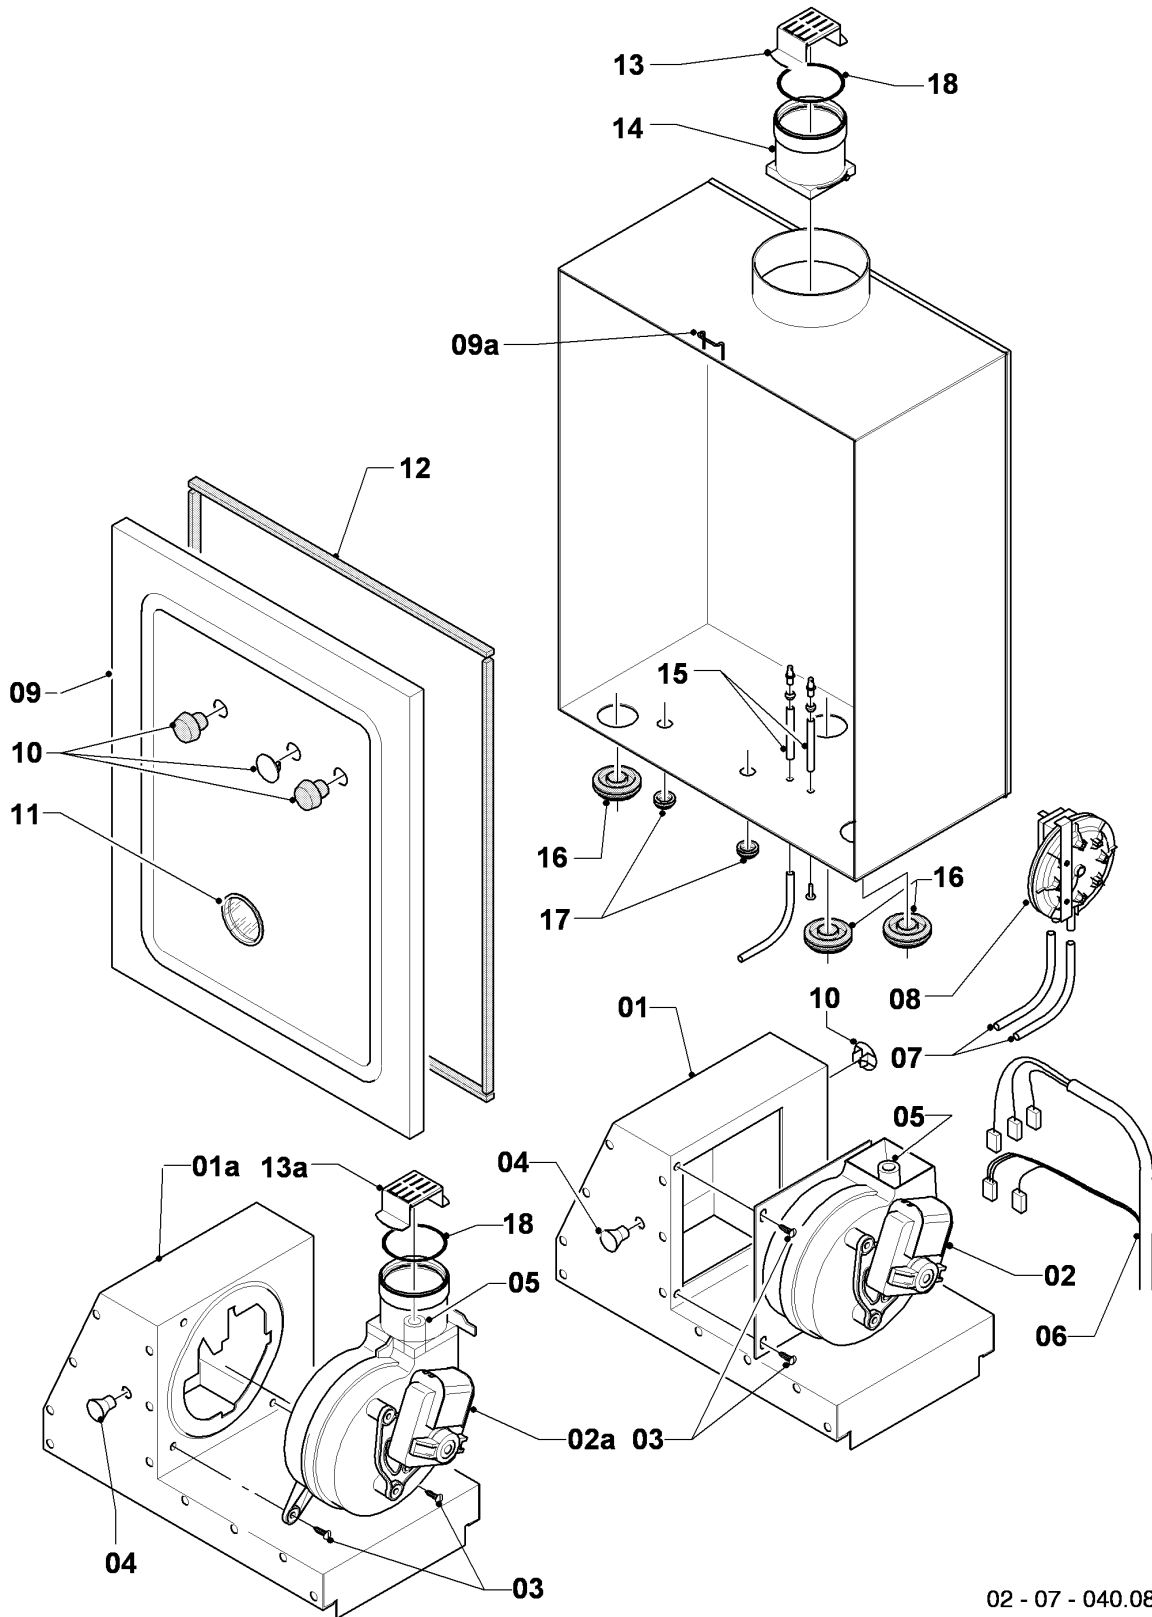

Wall-hung boilers (fan-assisted) VU,VUW

VUW 242/2-3

07b - Air pressure chamber, fan

02 - 07 - 040.08

Wall-hung boilers (fan-assisted) VU,VUW

VUW 242/2-3

07b - Air pressure chamber, fan

Поз.	Артикульный номер	Описание	Указание, замечание
01	077793	Cap flue gas	VUW 242/2-3, with part 04
01a	-	-	not for these appliances
02	190215	Fan	with parts 03, 05
02a	-	-	not for these appliances
03	0020107695	Screw, (x10)	
04	210981	Rubber funnel	
05	094282	Pitot tubes (venturie) with caps	MVL + FIME
06	256097	Wiring harness	
07	084139	Silicone tube	
08	0020018138	Fan proving switch	with part 07
09	078910	Cover combustion chamber	with parts 10, 11, 12
09a	0020029605	Clip, (x10)	
10	139472	Plug (set)	
11	-	-	no longer available as spare part, replacement see pos. 09 (cover, cpl.)
12	981048	Gasket kit	
13	194166	Reducing ring F/F0/F1/F2	VUW 242/2-3
13a	-	-	not for these appliances
14	083384	Sleeve	VUW 242/2-3, with part 18
15	133627	Test nipple, with hose and plug	
16	0020085467	Gasket	
17	0010027618	Gasket, (x5)	
18	0020209348	Lip seal, silicone (DN 60)