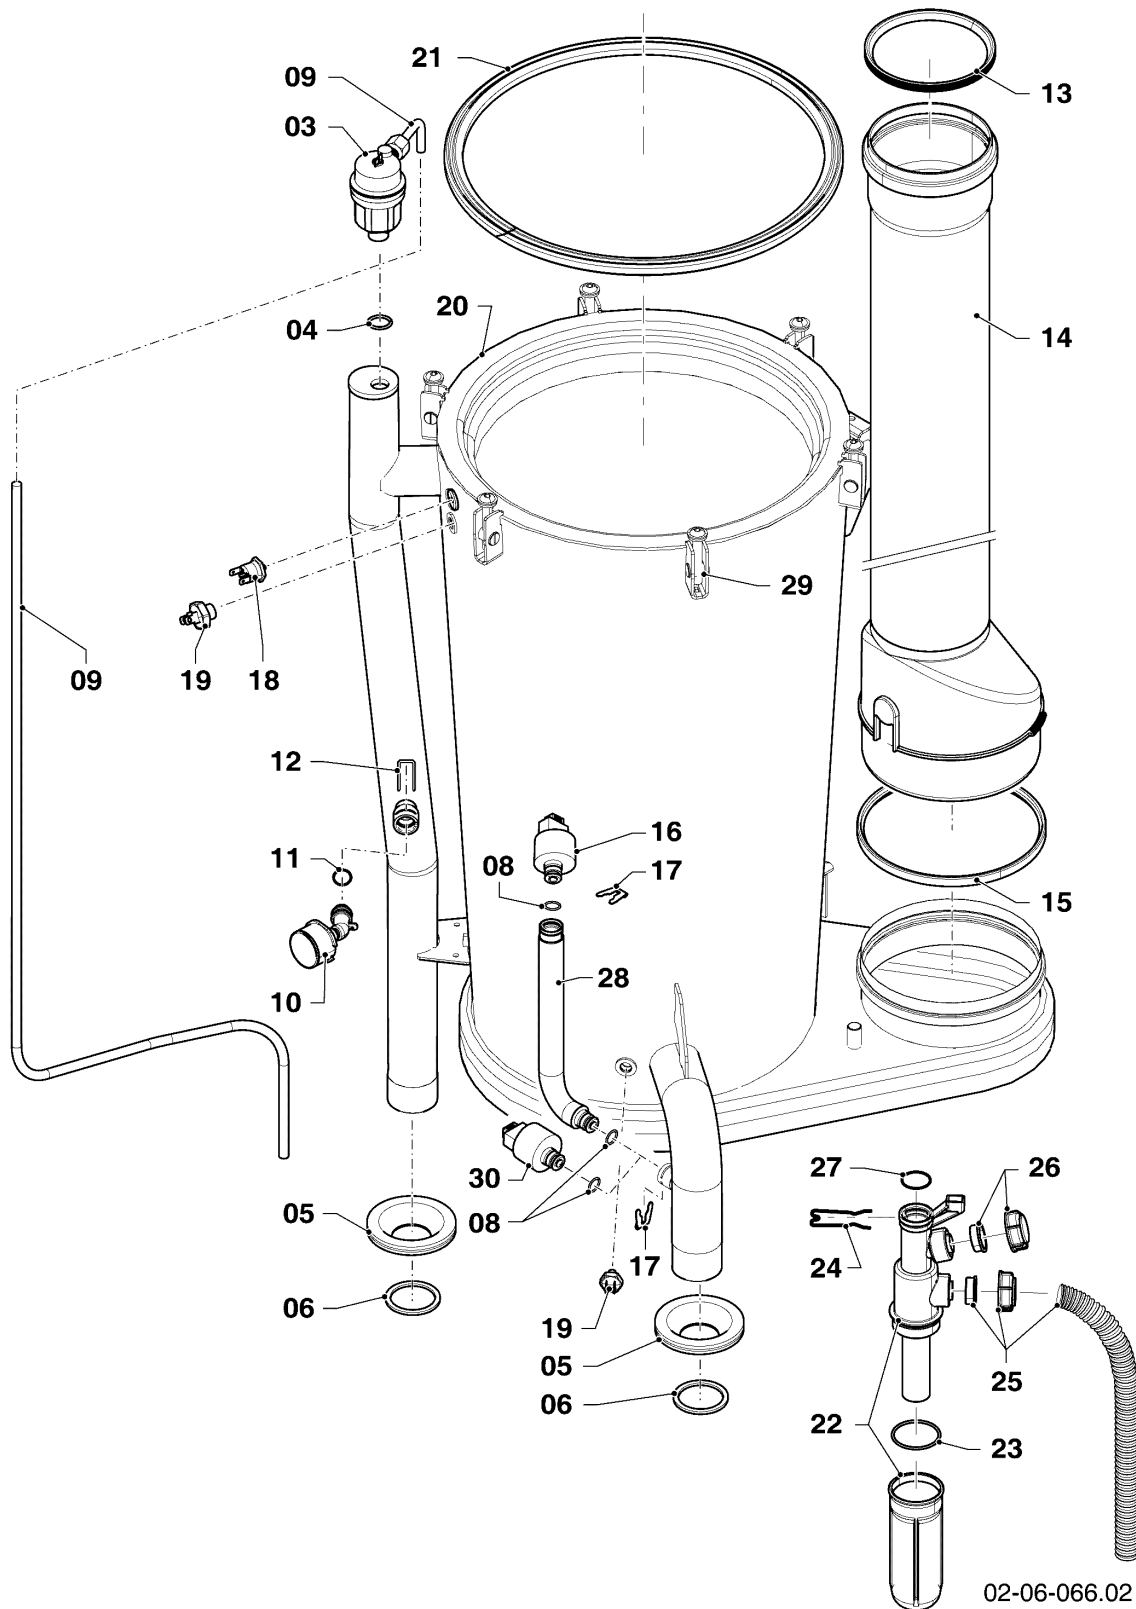

Wall-hung boilers (condensing system) VC, VU

VU INT 1006/5-5 R2

06 - Heat exchanger

Wall-hung boilers (condensing system) VC, VU

VU INT 1006/5-5 R2

06 - Heat exchanger

Поз.	Артикульный номер	Описание	Указание, замечание
03	0020143508	Automatic air vent	with part 04
04	0020143509	Sealing ring, (x10)	
05	0020173395	Grommet for pipe	
06	0020143503	Sealing ring, (x10)	
08	-	-	not available as spare part, see pict. no. 16
09	0020143511	Tube	
10	0020143495	Pressure gauge	with parts 11, 12
11	178993	O-ring, (x10)	
12	0020107694	Clip, (x5)	
13	-	-	not available as spare part, see pict. no. 15
14	0020143513	Flue pipe	with parts 13, 15 Achtung ! Pos. 21 zwingend auch bestellen.
15	0020143514	Seal kit	with part 13 Achtung ! Pos. 21 zwingend auch bestellen.
16	0020143502	Sensor	with part 17
17	219660	Clip, (x10)	
18	0020143455	Temperature limiter	
19	0020045972	Sensor (NTC)	
20	0020173389	Heat exchanger	VU INT 1006/5-5 R2, with parts 04, 06, 11, 13, 18, 19, 21, 27
21	0020188931	Gasket (Combustion chamber cover)	
22	0020143505	Siphon	with parts 23, 24, 25, 27
23	982488	O-ring	
24	0020107702	Clip, (x5)	
25	0020069075	Hose (Condensate trap)	
26	0020143506	Nut	
27	981158	O-ring, (x10)	
28	0010031609	Tube, with sensor	with parts, 08, 16, 17
29	0020143462	Fastening kit	
30	0010031609	Tube, with sensor	with parts 08, 17, 28