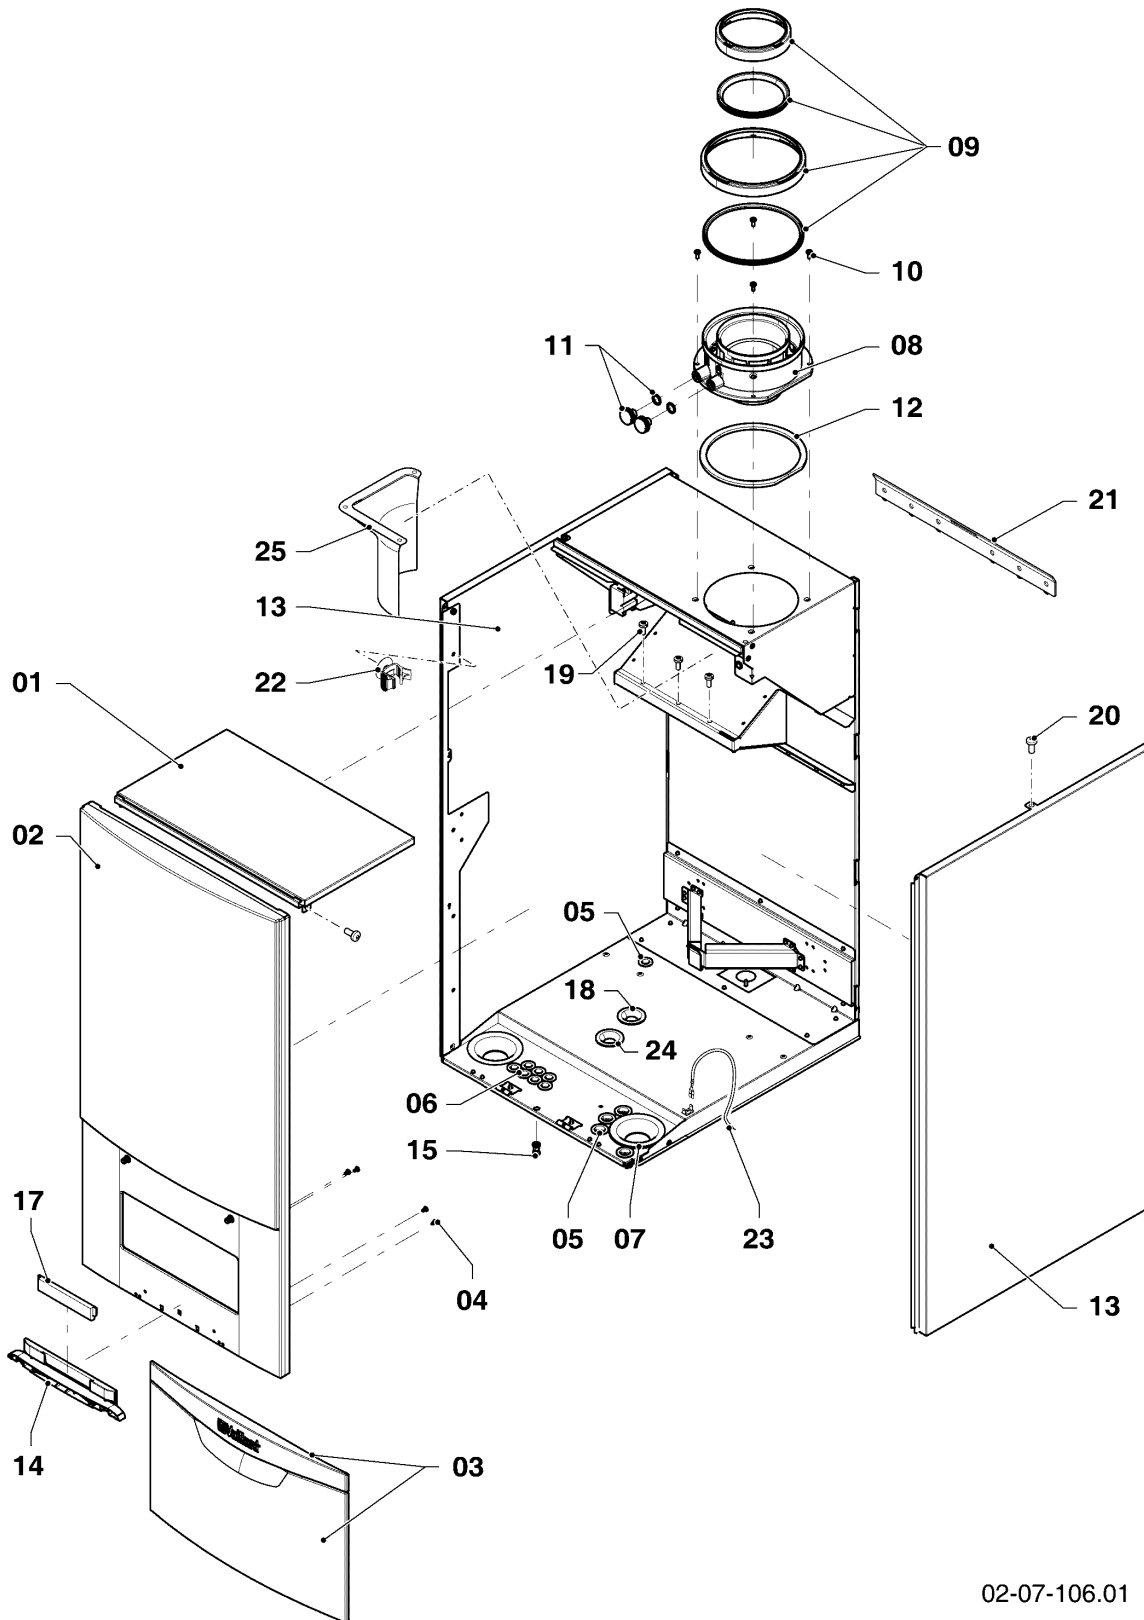

Wall-hung boilers (condensing system) VC, VU

VU INT 1006/5-5 R2

07 - Casing parts

02-07-106.01

Wall-hung boilers (condensing system) VC, VU

VU INT 1006/5-5 R2

07 - Casing parts

Поз.	Артикульный номер	Описание	Указание, замечание
01	0020143517	Cover	with part 20
02	0020143518	Front panel	with parts 03, 04, 14, 15 , 17
03	0020143519	Flap	with part 04
04	193538	Screw, (x10)	
05	509120	Gasket, (x10)	
06	509121	Gasket, (x10)	
07	0020173395	Grommet for pipe	
08	0020143521	Adapter, 110/160 mm	with parts 10, 12
09	0020143522	Seal kit	
10	0020143523	Screw, (x10)	
11	0020143524	Plug, (x2)	
12	-	-	not available as spare part, see pict. no. 08
13	0020195224	Side panel	with part 20
14	0020195222	Hinge	with part 04
15	105839	Screw, (x10)	
17	0020141349	Plate, product name	
18	0020085468	Gasket	
19	0020081364	Screw, M6x20 ISO 14583, (x10)	
20	0020136643	Screw, (x10)	
21	0020143531	Support	
22	0020143532	Clip, (x10)	
23	0020143533	Cable	
24	0020143530	Grommet for pipe	
25	0020173396	Cover plate (Fan)