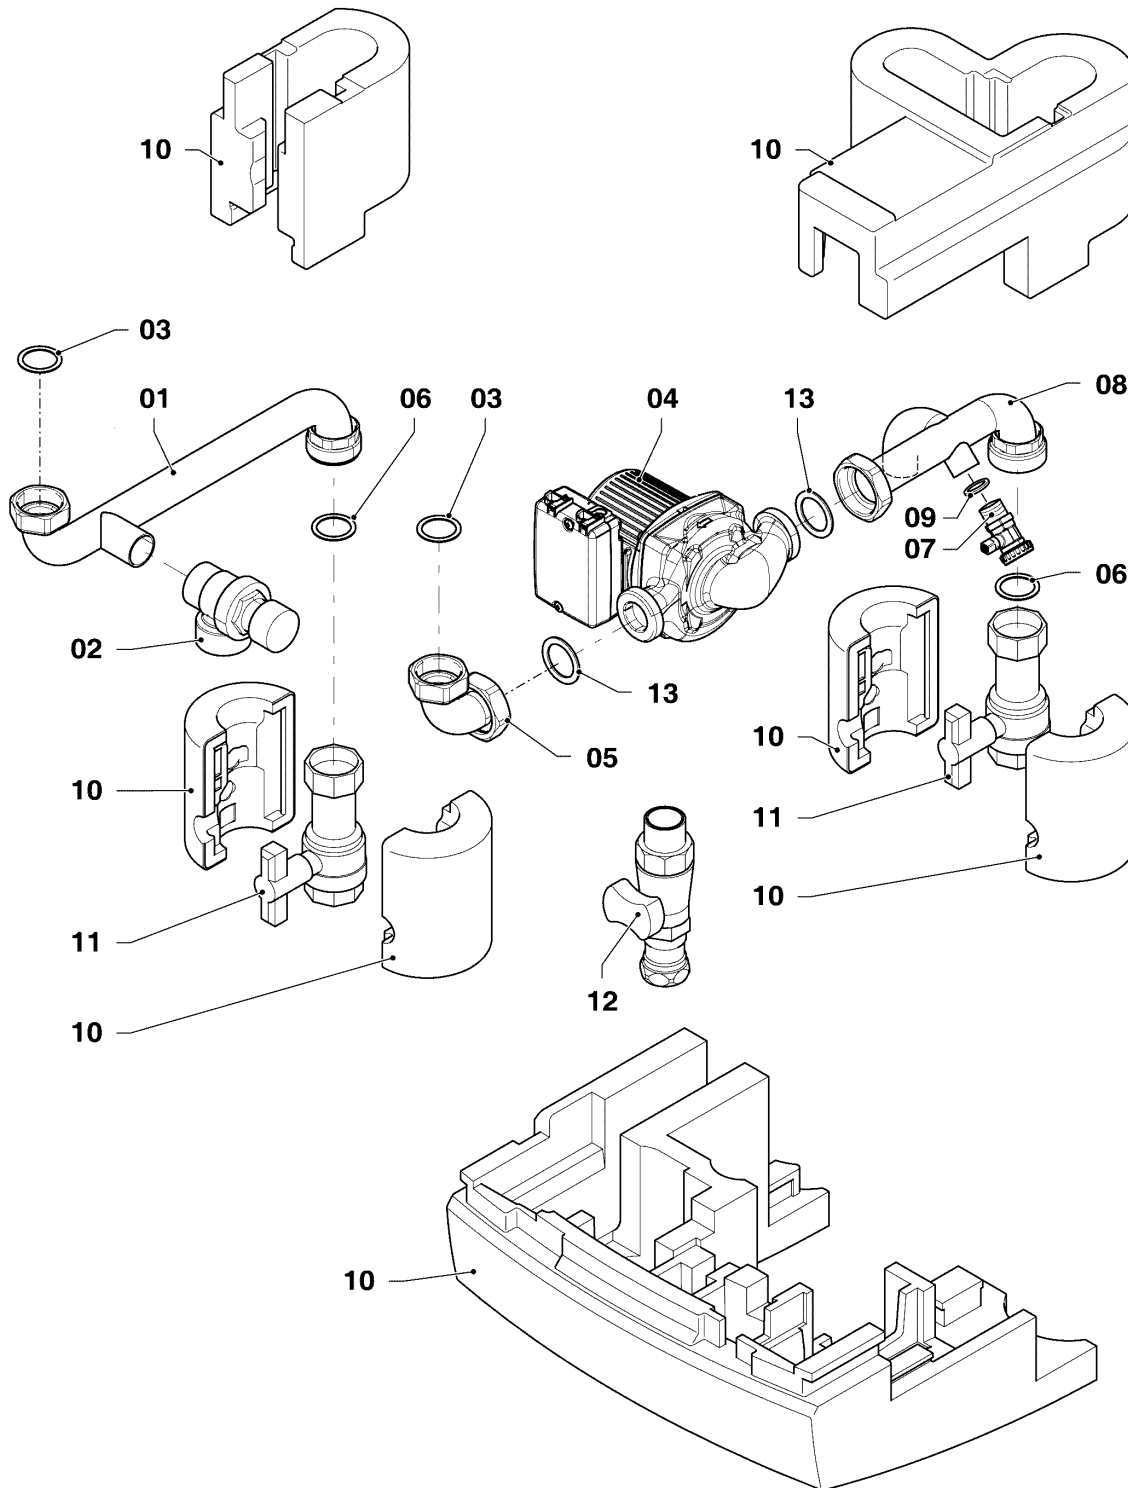

Wall-hung boilers (condensing system) VC, VU

VU INT 1006/5-5 R2

16 - Pump

02-16-003

Wall-hung boilers (condensing system) VC, VU

VU INT 1006/5-5 R2

16 - Pump

Поз.	Артикульный номер	Описание	Указание, замечание
01	0020143538	Tube	with parts 03, 06
02	0020174846	Pressure relief valve, 6 bar	
02	0020106057	valve, safety valve 4 bar	accessory, cannot be delivered as spare part
03	0020143503	Sealing ring, (x10)	
04	0020273093	Cable, pump	not shown
04	0010032772	Cable	Required in case of conversion
04	0020143539	Pump	with part 13 Future phase-out due to EU regulation
04	0020240341	Pump	with part 13 Cable to be ordered in case of conversion
04	0020143541	Pump, HE	with part 13, high efficiency pump
05	0020143542	Tube	
06	0020143526	Sealing ring, (x10)	
07	106350	Drain cock	with part 09
08	0020143471	Tube	with parts 06, 13
09	-	-	not available as spare part, see pict. no. 07
10	0020138349	Insulation connection piping	accessory, cannot be delivered as spare part
10	0020106195	heat insulation. cpl., for 1 1/2 tap	accessory, cannot be delivered as spare part
11	0020059560	fittings pack, set service valve	accessory, cannot be delivered as spare part
12	300849	Gas cock S1 D	accessory, cannot be delivered as spare part
13	0020143526	Sealing ring, (x10)