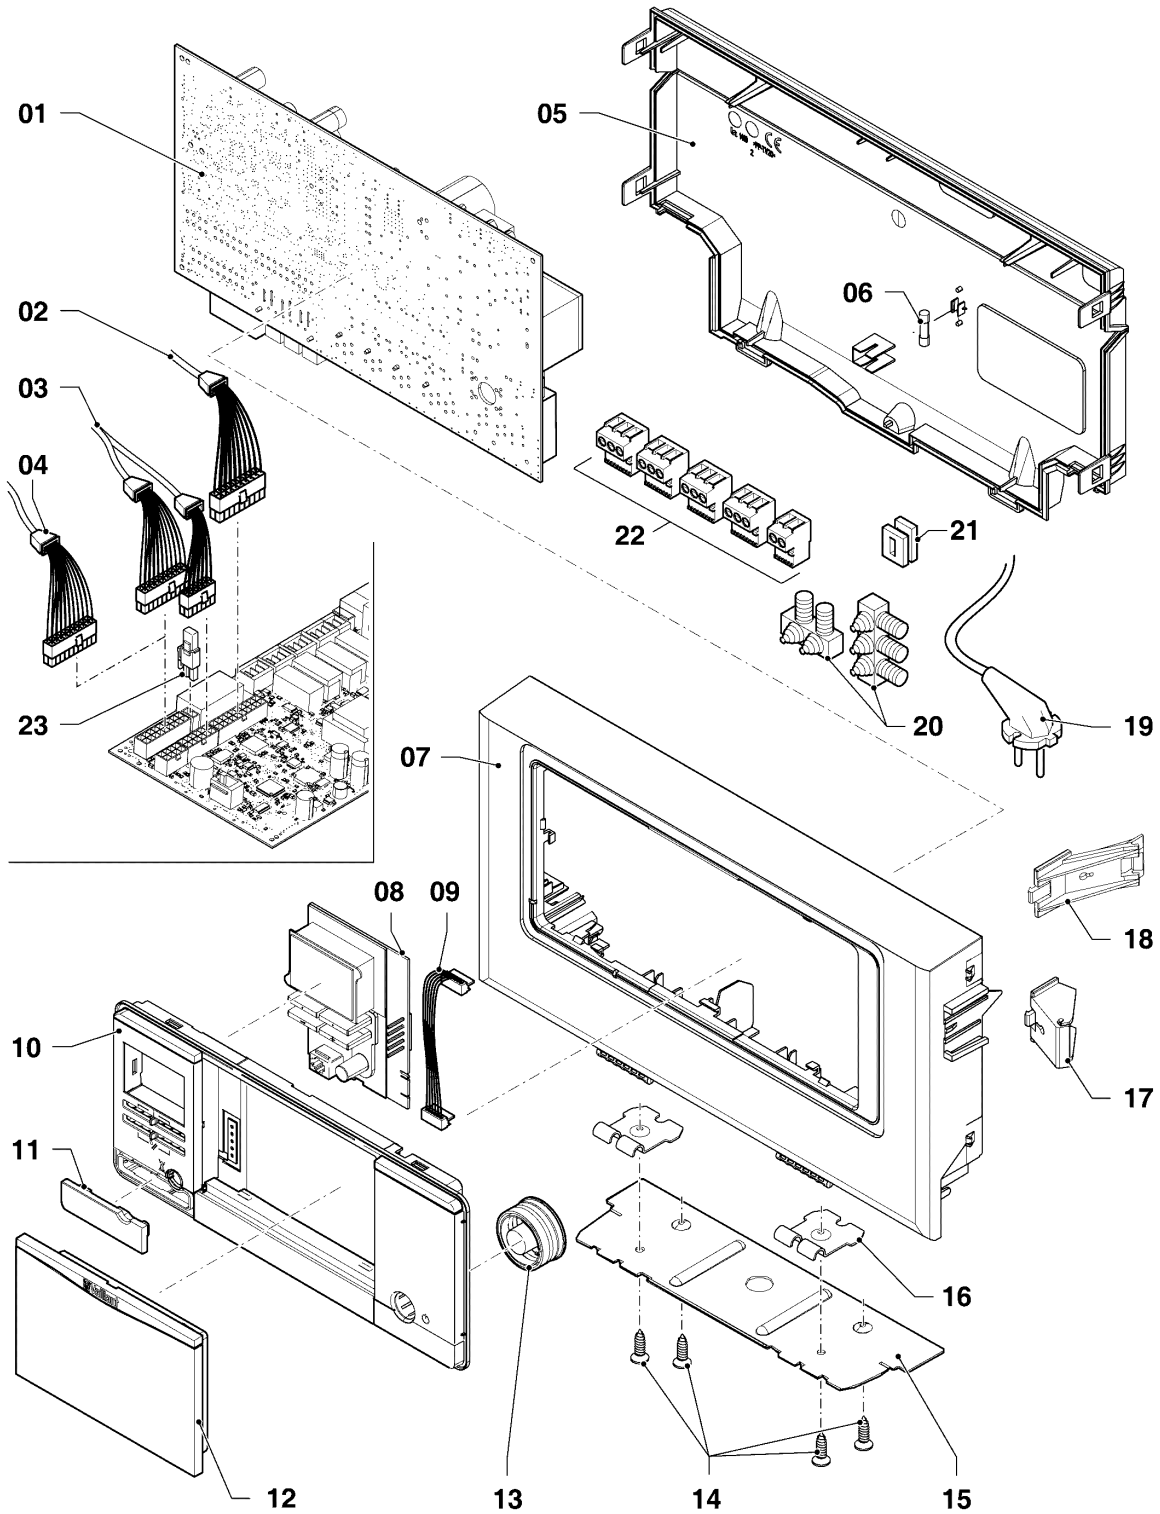

Wall-hung boilers (condensing system) VC, VU

VU INT 1006/5-5 R2

12 - Control panel

02-12-061.01

Wall-hung boilers (condensing system) VC, VU

VU INT 1006/5-5 R2

12 - Control panel

Поз.	Артикульный номер	Описание	Указание, замечание
01	0020140423	Printed circuit board	
02	0020144361	Wiring harness	VU INT 1006/5-5 R2
03	-	-	not necessary for these appliances
04	0020144361	Wiring harness	VU INT 1006/5-5 R2
05	0020141346	Casing, back	
06	251957	Fuse, T4H, (x10)	
07	0020136631	Casing, front (plus)	with parts 10, 11
08	0020136628	Display	
09	0020136630	Cable, display	
10	-	-	not available as spare part, see pict. no. 07
11	0020136640	Cover diagnostic connector	
12	0020136633	Cover control (plus)	
13	0020136642	Button power switch (plus)	
14	0020136643	Screw, (x10)	
15	-	-	not necessary for these appliances
16	0020144611	Support, control box, (x2)	
17	0020144363	Spacer, (x2)	
18	-	-	not necessary for these appliances
19	-	-	not necessary for these appliances
20	078533	Cable fixation	
21	139438	Black plastic filler control box	
22	0020136646	Connector ProE (Set)	
23	-	-	on request