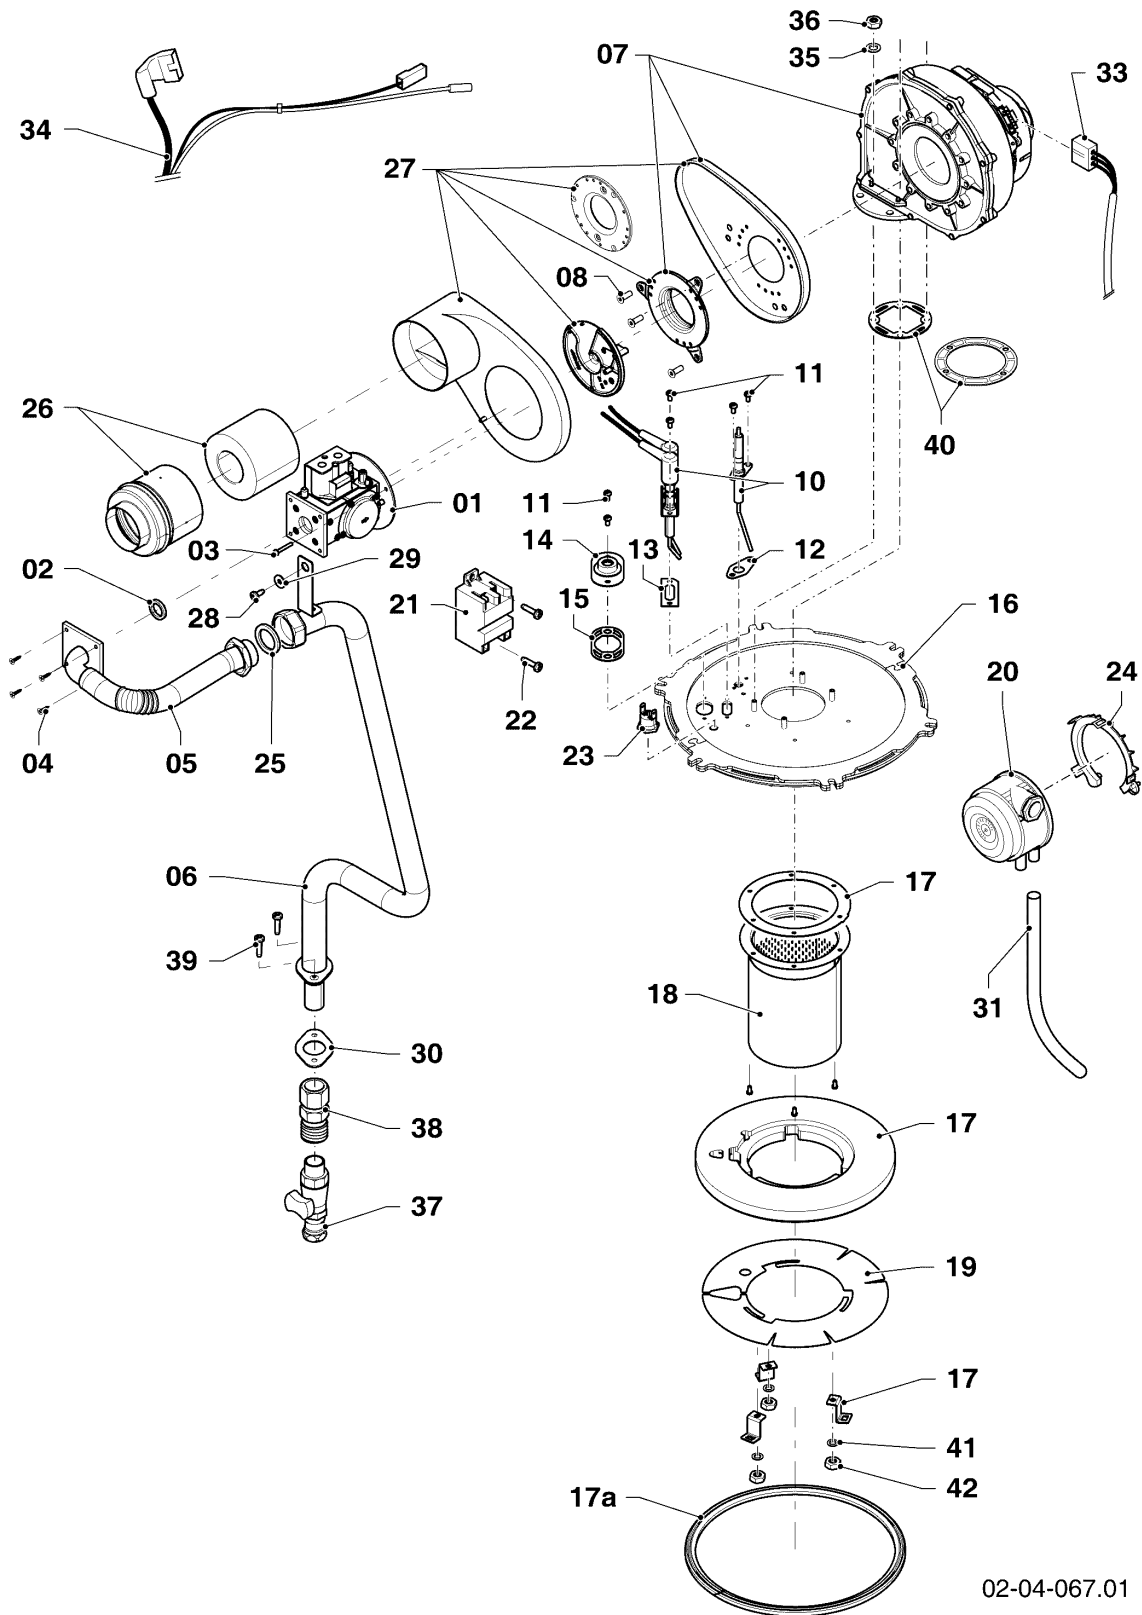

Wall-hung boilers (condensing system) VC, VU

VU INT 1006/5-5 R2

04 - Burner

02-04-067.01

Wall-hung boilers (condensing system) VC, VU

VU INT 1006/5-5 R2

04 - Burner

Поз.	Артикульный номер	Описание	Указание, замечание
01	0020143466	Gas control valve	with parts 02, 03, 04
02	0020143467	O-ring, (x10)	
03	0020143468	Screw, (x10)	
04	0020143469	Screw, (x10)	
05	0020143470	Gas pipe	with parts 02, 04, 25
06	0020143458	Gas pipe	with parts 25, 28, 29, 30, 40
07	0020140757	Fan	VU INT 1006/5-5 R2, with part 03
08	0020143472	Screw, (x10)	VU INT 1006/5-5 R2
10	0020143440	Electrode, Maintenance kit	with parts 11, 12, 13
11	0020143441	Screw, (x10)	
12	0020143442	Gasket	
13	0020143444	Gasket	
14	0020143445	Inspection glass	with parts 11, 15
15	0020143446	Gasket	
16	0020272050	Cover plate, Burner chamber 100 kW	VU INT 1006/5-5 R2, with parts 04, 40 Attention! It is mandatory to order as well part 17 !
17	0020272056	Seal kit, 100/120 kW	with parts 02, 11, 12, 13, 15, 17a, 22, 28, 35, 36, 41, 42 Attention! It is mandatory to order as well part 19!
17a	0020188931	Gasket (Combustion chamber cover)	mit Pos. 02
18	0020143478	Burner	Attention! It is mandatory to order as well part 17 !
19	0020272050	Cover plate, Burner chamber 100 kW	VU INT 1006/5-5 R2, with parts 04, 40 Attention! It is mandatory to order as well part 17 !
20	0020143480	Pressure safeguard	with parts 24, 31
21	0020143448	Ignition transformer	with part 22
22	0020136643	Screw, (x10)	
23	0020143456	Temperature limiter	
24	0020143481	Support	
25	0020143460	Sealing ring, (x10)	
26	0020143483	Air inlet duct	
27	0020143484	Air inlet duct	VU INT 1006/5-5 R2, with parts 03, 08