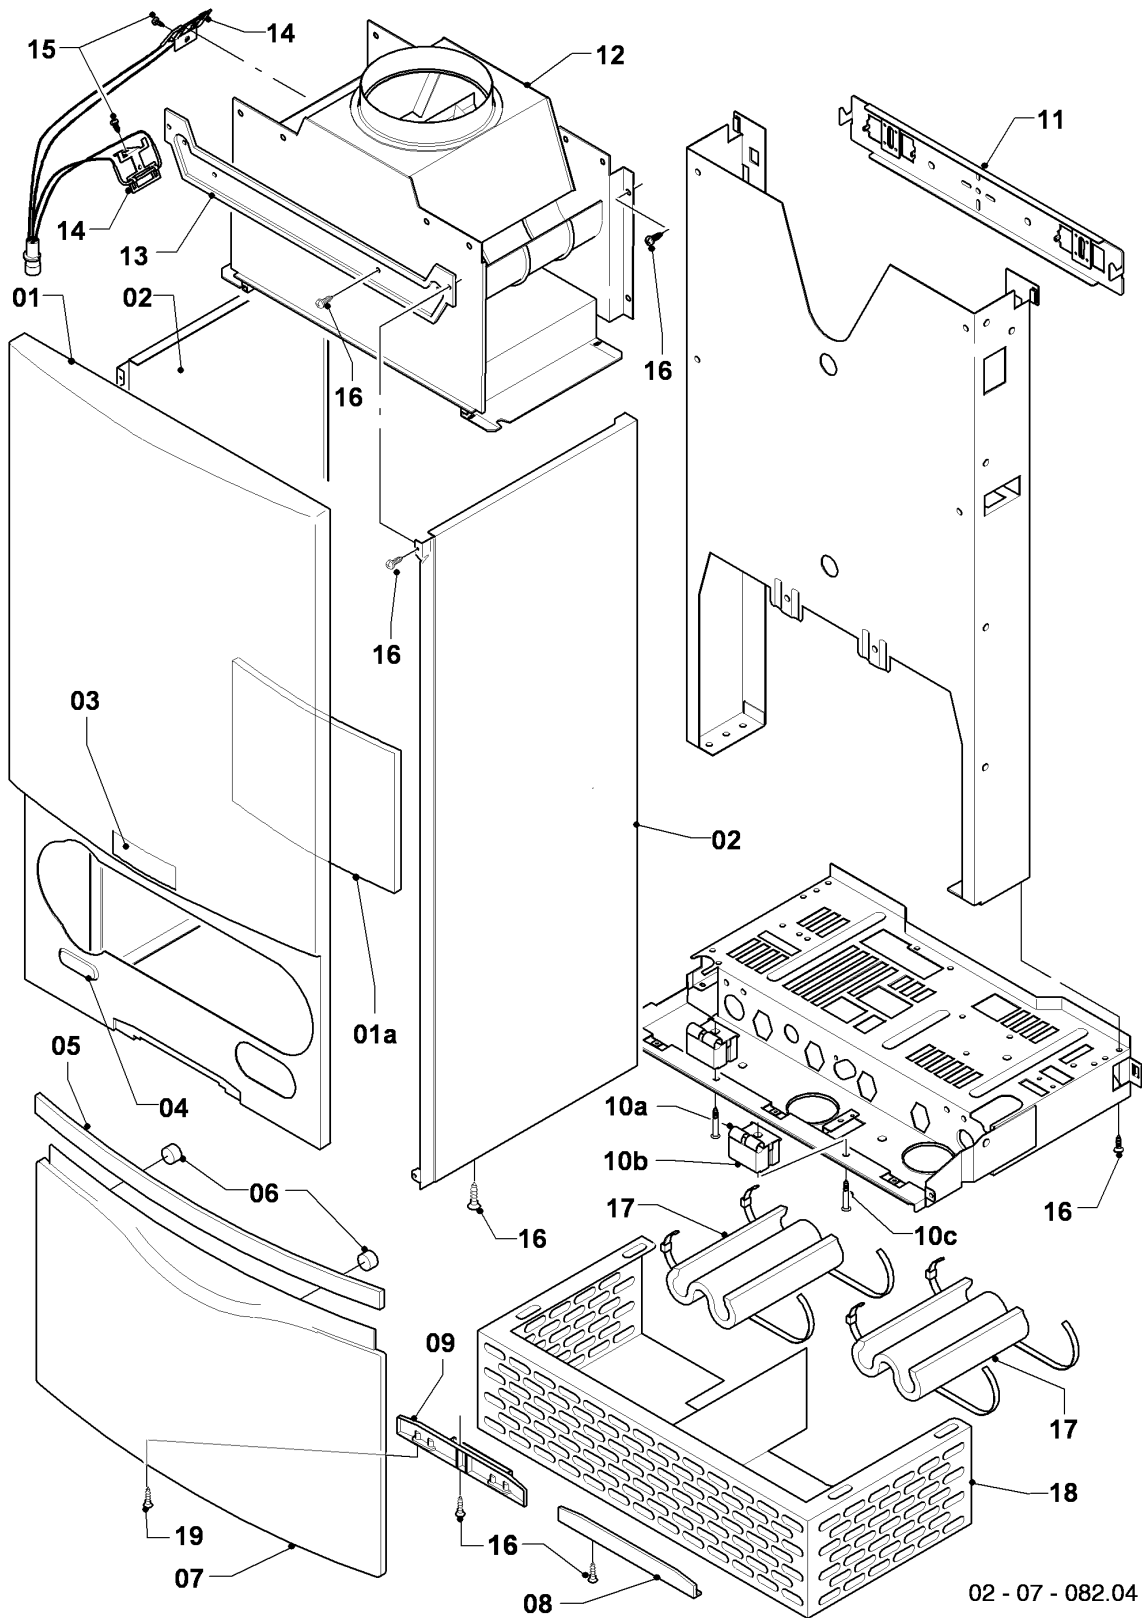

Wall-hung boilers (conventional flue) VU, VUW

VUW 240/3-3

07 - Casing parts

Wall-hung boilers (conventional flue) VU, VUW

VUW 240/3-3

07 - Casing parts

Поз.	Артикульный номер	Описание	Указание, замечание
01	0020039073	Front panel	with parts 01a, 03, 04, 16
01a	159114	Heat protection plate	
02	0020039074	Side panel	with part 16
03	118096	Badge, kit	
04	0020039075	Plate (set)	
05	180943	Handle (grey)	with part 06
05	180942	Handle (white)	with part 06
06	-	-	180941 no longer available, replacement for pict. no. 05
07	0020039076	Flap, cover	with parts 05, 06, 09, 16
08	0020039078	Covering plate	with part 16
09	0020039077	Hinge	with part 16, 19
10a	0020039079	Support	with part 10c
10b	0020039080	Spacer	
10c	235708	Screw	
11	0020039072	Support	
11	0020130588	Fastening kit (screws + plugs)	not shown
12	0020039081	Draft diverter 24kW	VUW 240/3-3, with parts 15, 16
13	0020039084	Support	with part 16
14	0020039083	Flue sensor	with part 15
15	0010027609	Screw, (x10)	
16	0020107695	Screw, (x10)	
17	076629	Insulation, (x2)	only for balcony (...B)
18	0020039085	Cover wind protection	only for balcony (...B)
19	0020107695	Screw, (x10)	for hinges until 03/09 (diameter of drill hole: 4mm)
19	193538	Screw, (x10)	for hinges from 03/09 (diameter of drill hole: 3mm)