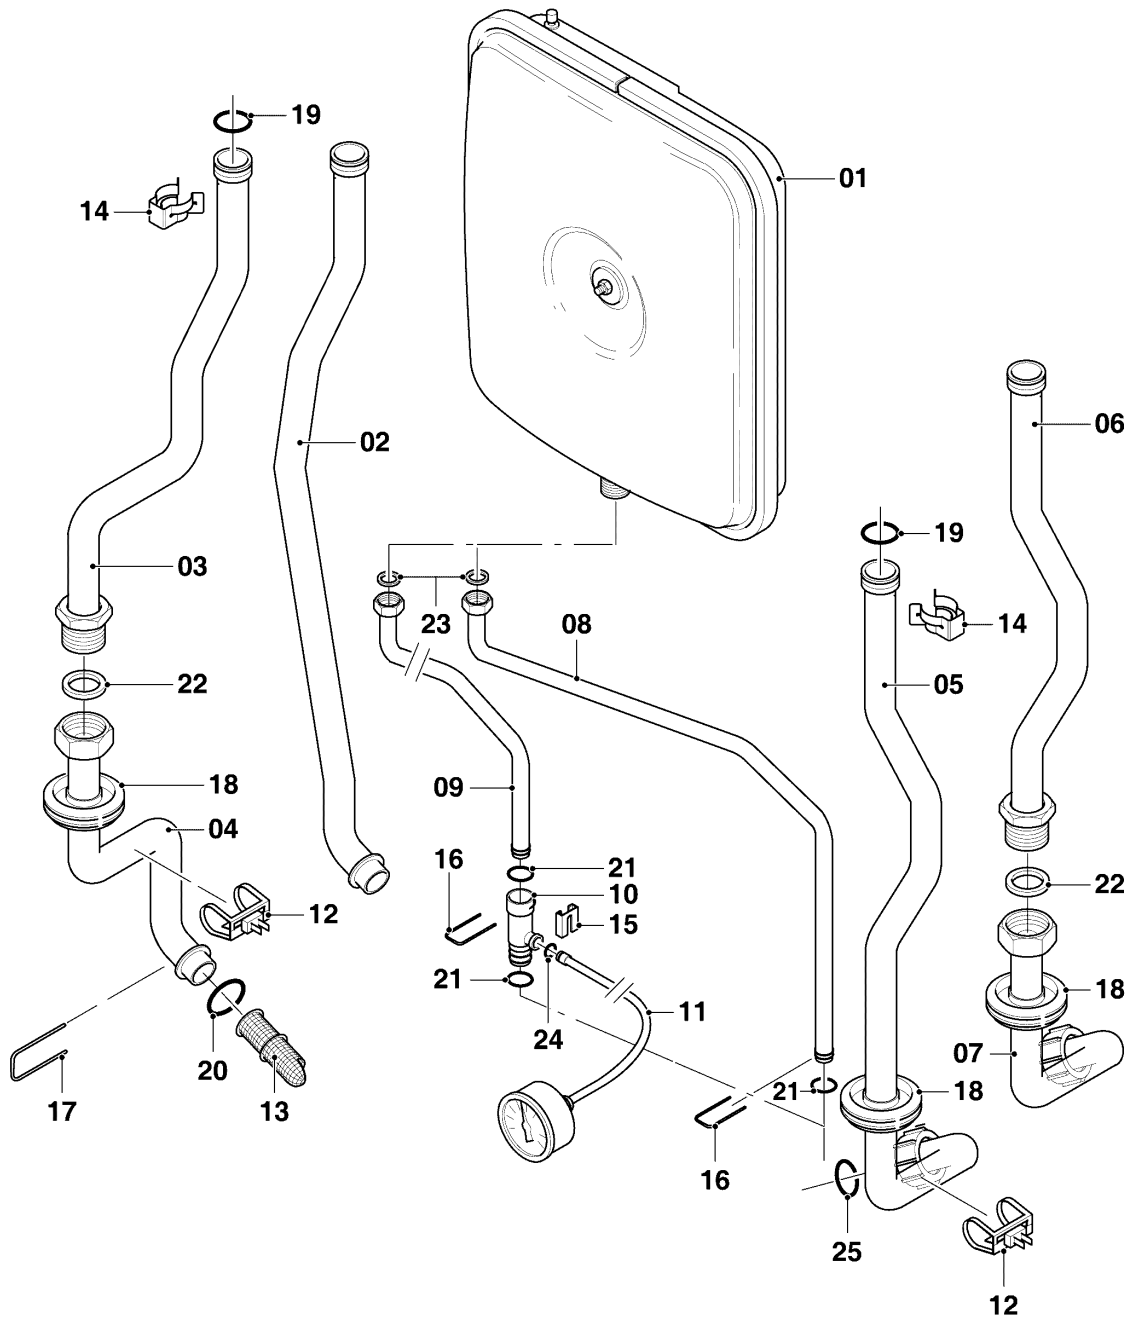

Wall-hung boilers (conventional flue) VU, VUW

VUW 240/3-3

08b - Hydraulic parts

02-08-142.02

Wall-hung boilers (conventional flue) VU, VUW

VUW 240/3-3

08b - Hydraulic parts

Поз.	Артикульный номер	Описание	Указание, замечание
01	181061	Expansion vessel 6 ltr.	round
01	181057	Expansion vessel, 10 L	rectangular
02	0020041917	Tube 24kW atmo	VUW 240/3-3, with parts 14, 17, 19, 20
03	-	-	not for these appliances
04	-	-	not for these appliances
05	0020041925	Tube 24kW atmo	VUW 240/3-3, with parts 14, 18, 19, 25
06	-	-	not for these appliances
07	-	-	not for these appliances
08	0020041914	Tube	with parts 16, 21, 23
09	0020041915	Tube	with parts 16, 21, 23
10	0020023812	Adapter manometer	with parts 15, 16, 21, 24
11	180982	Pressure gauge	with parts 15, 24
12	0020068120	Sensor, NTC 19mm	
13	179030	Filter	with parts 17, 20
14	219621	Spring clamp, (x10)	
15	0020107709	Support	
16	0020107694	Clip, (x5)	
17	178992	Clip, (x10)	
18	-	-	not for these appliances
19	981151	O-ring, (x10)	
20	193537	O-ring, (x10)	
21	178993	O-ring, (x10)	
22	981140	Sealing ring, 3/4, (x10)	
23	981149	Sealing ring, (x10)	
24	981155	O-ring, (x10)	
25	193539	O-ring, (x10)