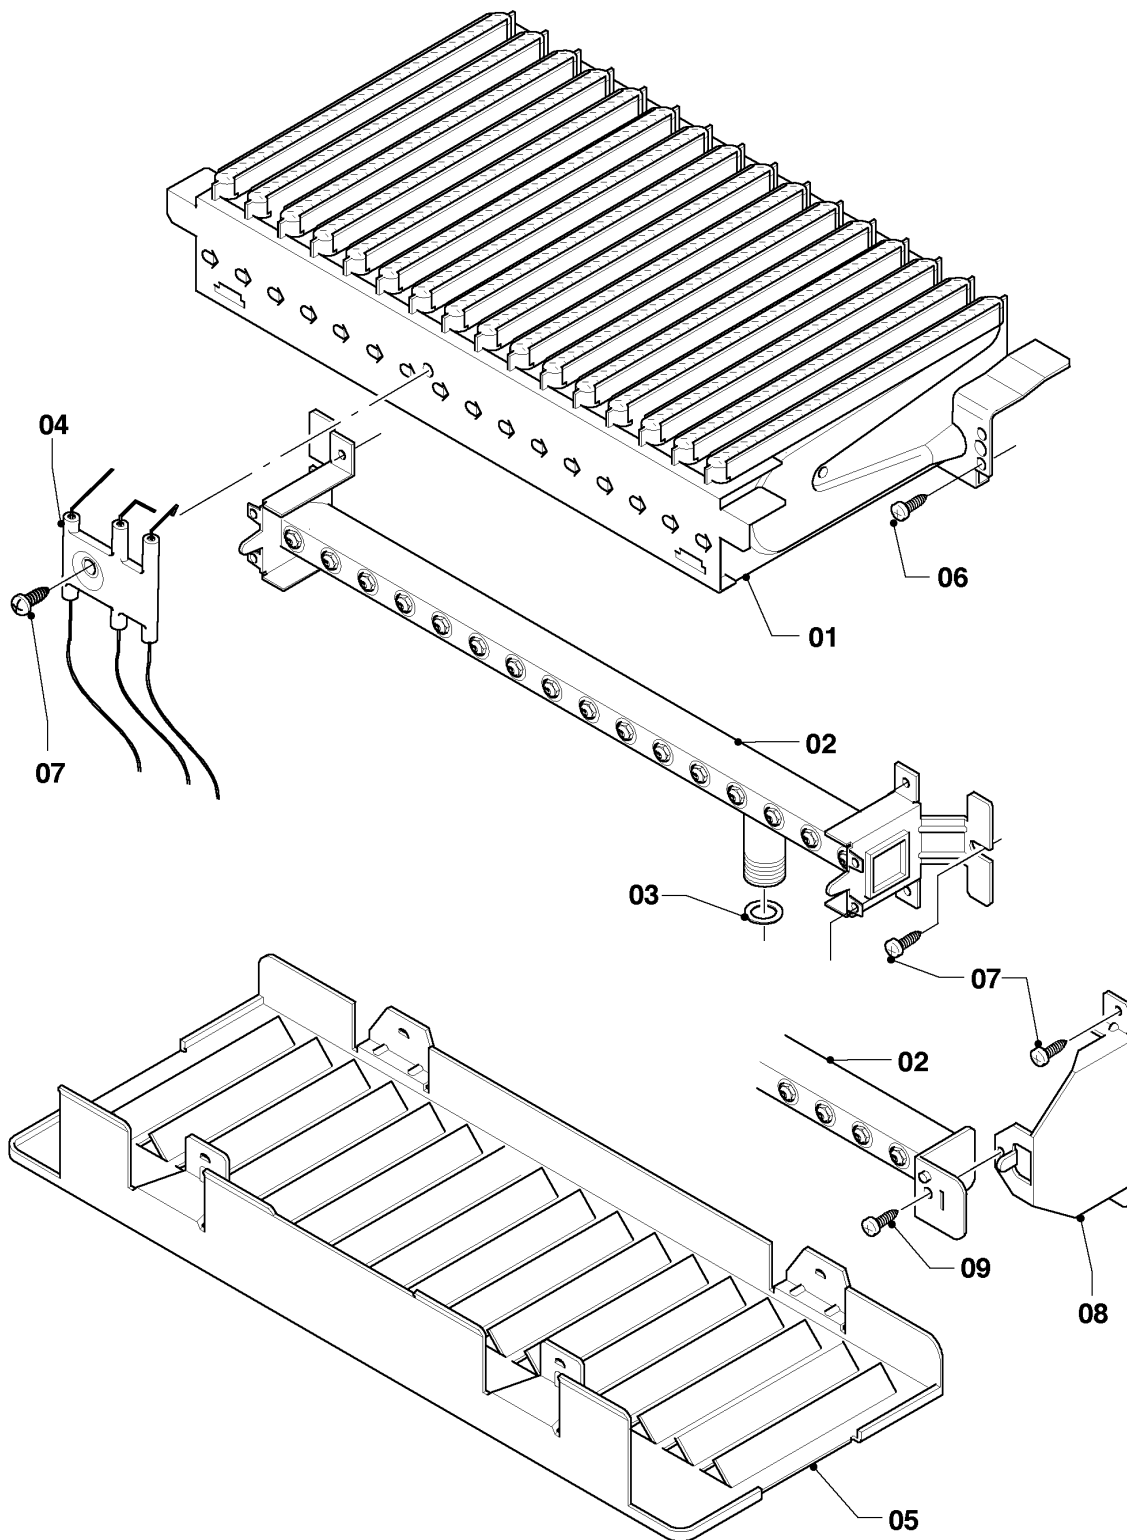

Wall-hung boilers (conventional flue) VU, VUW

VUW 240/3-3

04 - Burner

02 - 04 - 045.01

Wall-hung boilers (conventional flue) VU, VUW

VUW 240/3-3

04 - Burner

Поз.	Артикульный номер	Описание	Указание, замечание
01	0020039045	Burner chamber group 24kW	VUW 240/3-3, with part 06
02	0020039051	Burner support 24kW H	VUW 240/3-3, natural gas H, with parts 03, 07
02	0020039052	Burner support 24kW B	VUW 240/3-3, LP-gas B, with parts 03, 07
03	981142	Sealing ring, (x10)	
04	0020039057	Electrode	with part 07
05	0020039058	Protection plate	VUW 240/3-3
06	0010027607	Screw, (x10)	
07	0020107695	Screw, (x10)	
08	-	-	not for these appliances
09	-	-	not for these appliances