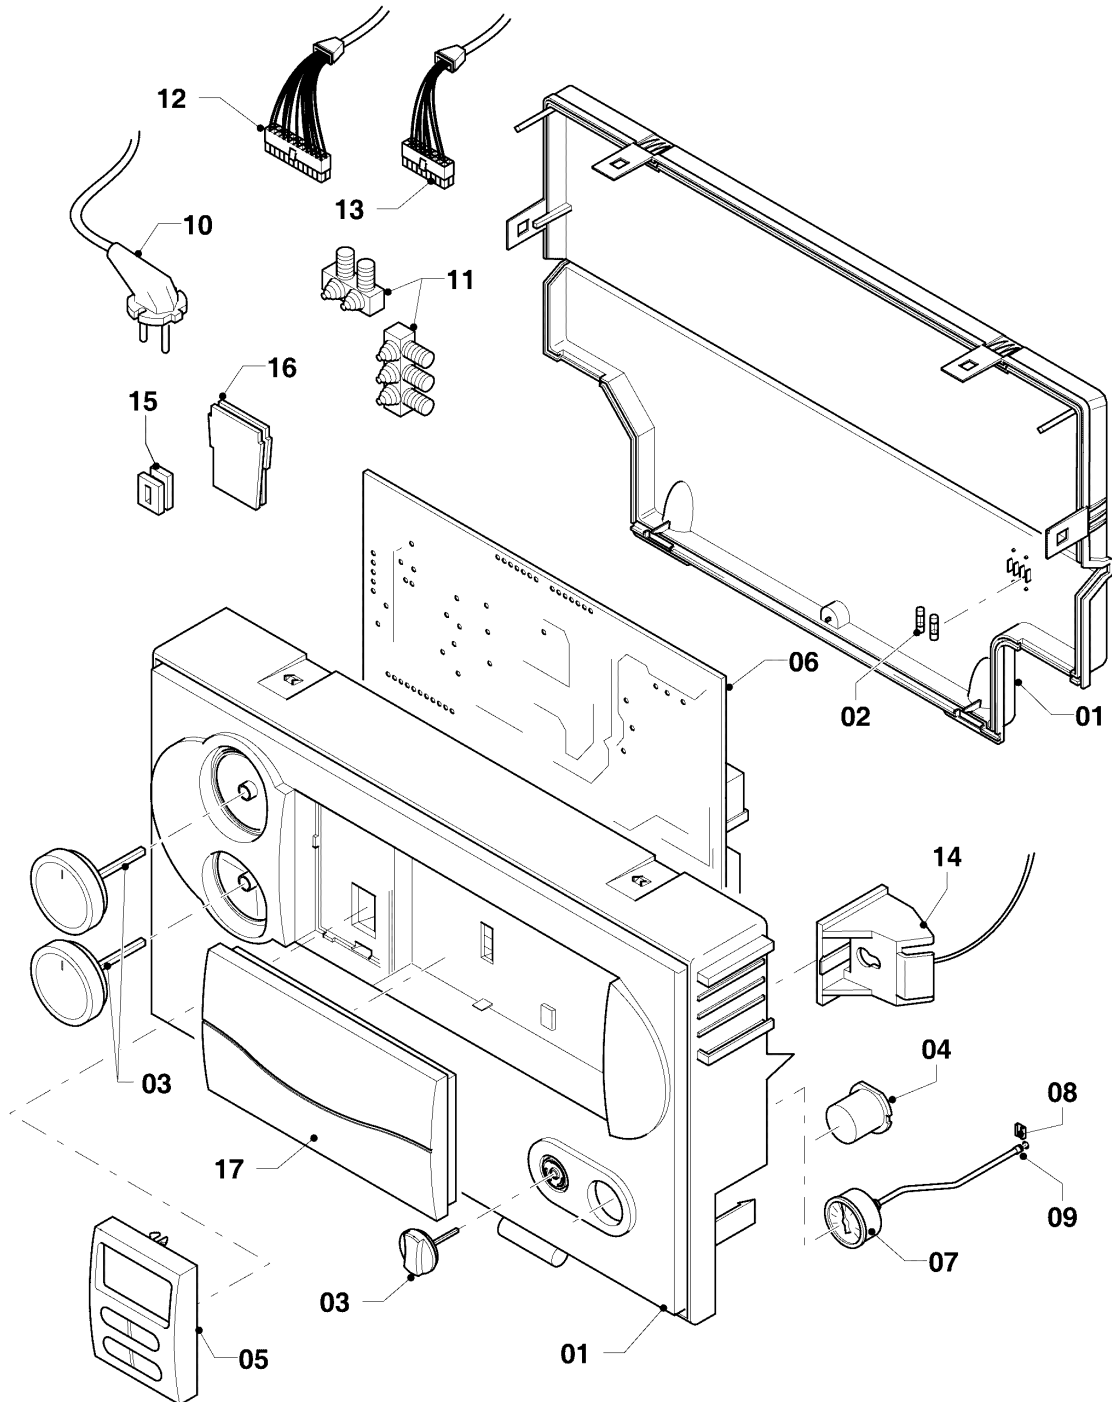

Wall-hung boilers (conventional flue) VU, VUW

VUW 240/3-3

12 - Control box

02-12-051.01

Wall-hung boilers (conventional flue) VU,VUW

VUW 240/3-3

12 - Control box

Поз.	Артикульный номер	Описание	Указание, замечание
01	193582	Casing	VUW 240/3-3, with parts 02, 03
02	0020067507	Fuse, 2,0 A T2H, (x10)	2.0 AT
03	0020074963	Buttons grey, kit of 3	VUW 240/3-3
04	180981	Plug	
05	0020040154	Display	VUW 240/3-3
06	0020092371	Printed circuit	
07	180982	Pressure gauge	with parts 08, 09
08	0020107709	Support	
09	981155	O-ring, (x10)	
10	0020200688	Supply harness	
11	078533	Cable fixation	
12	0020133899	Wiring harness, hydraulics	VUW 240/3-3, gas section, pressure sensor, 3-way valve, flow sensor
13	0020041936	Cable tree (harness) atmo	ionisation electrode, sensor flue gas, NTC sensor heating water in/out
14	0020041932	Fastening strap	
15	139438	Black plastic filler control box	
16	0020041940	Plug	
17	0020130489	Cover control slot, grey