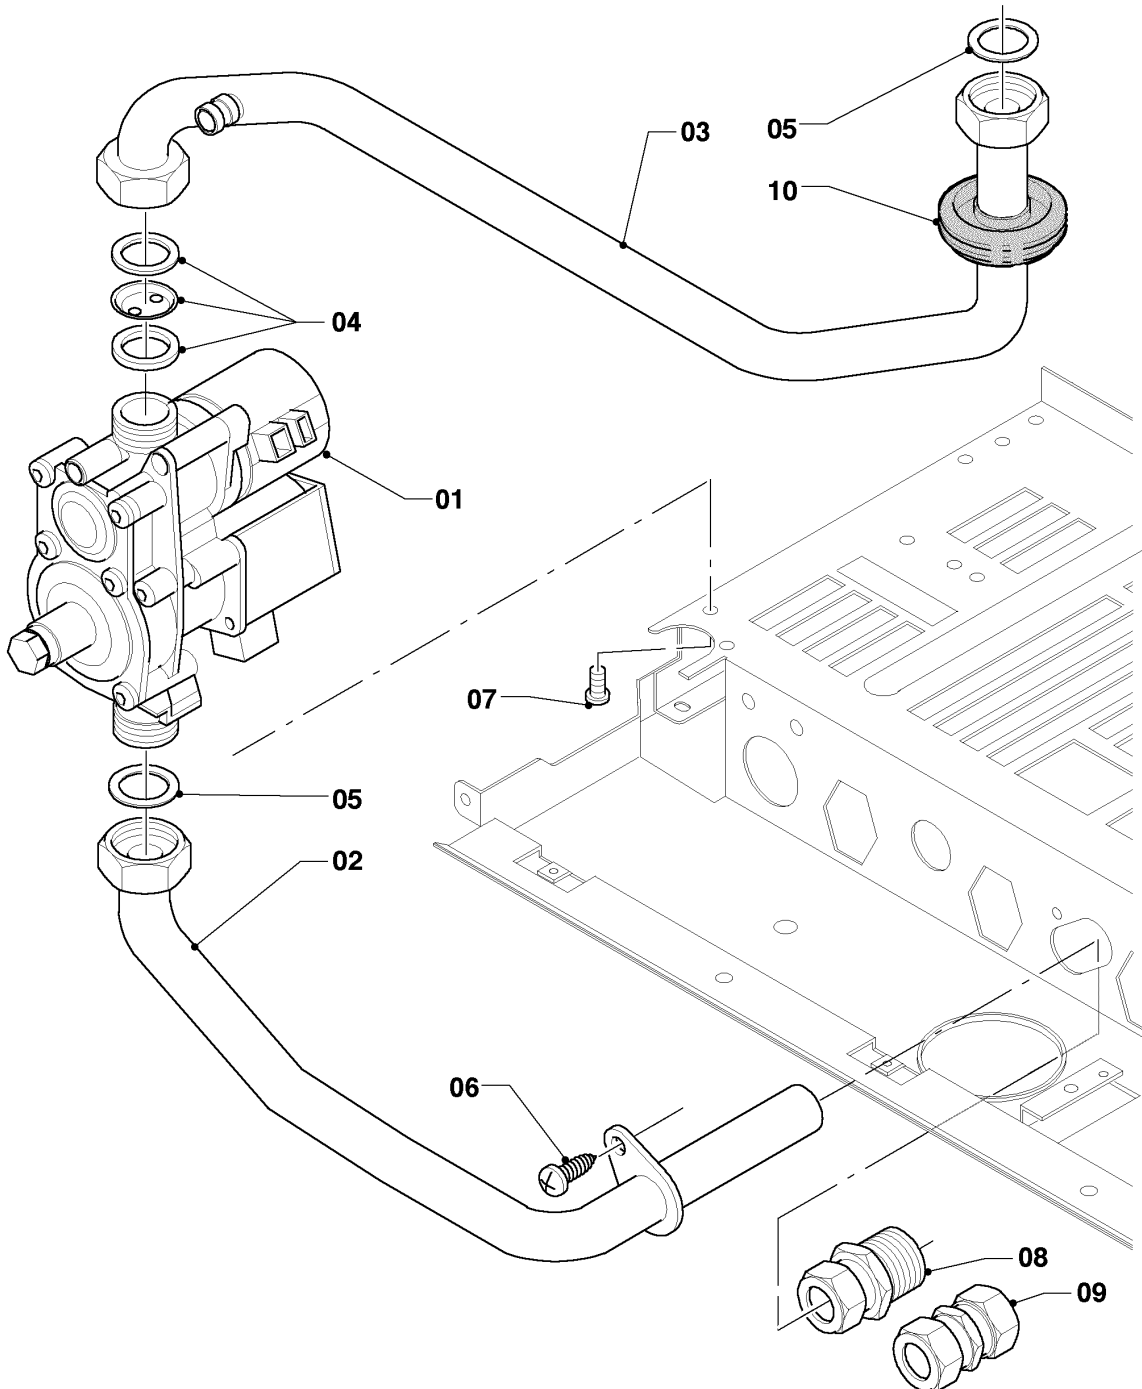

Wall-hung boilers (conventional flue) VU, VUW

VUW 240/3-3

05 - Gas section

02 - 05 - 023.02

Wall-hung boilers (conventional flue) VU,VUW

VUW 240/3-3

05 - Gas section

Поз.	Артикульный номер	Описание	Указание, замечание
00	0020053224	Conversion set to PB (29-37mbar)	to P/B (30mbar), 12-28kW, (BG,CZ,EXP,GR,HU,INT,RO,SK,SOE,TR), Attention for BG,CZ,INT,RO,SK,TR (only for 12 and 20 kW): Replace gas pipe (pos. 03) if it has no test nipple. The spare part always contains a test nipple.
00	0020048941	Conversion set to PB (37mbar)	to P/B (37mbar), 12-28kW, (PL), Attention: Replace gas pipe (pos. 03) if it has no test nipple. The spare part always contains a test nipple.
00	0020048931	Conversion set to PB (50mbar)	to P/B (50mbar), 12-28kW, (HU)
00	0020048943	Conversion set to GZ35/Ls	to GZ35/Ls, 12-28kW, (PL)
00	0020048945	Conversion set to GZ41/Lw	to GZ41/Lw, 20-28kW, (PL)
00	0020048925	Conversion set to H	to H, 11-36kW, (SOE)
00	0020048933	Conversion set to H (13+20mbar)	to H (13+20mbar), 12-20kW, (BG,CZ,INT,PL,RO,SK,TR)
00	0020048935	Conversion set to H (13+20mbar)	to H (13+20mbar), 24-36kW, (BG,CZ,GR,INT,PL,RO,SK,TR)
00	0020053220	Conversion set to H (20mbar)	to H (20mbar), 24-36kW, (EXP)
00	0020048939	Conversion set to 2H (25mbar)	to 2H (25mbar), 12-28kW, (HU)
00	0020048937	Conversion set to 2S (25mbar)	to 2S (25mbar), 12-28kW, (HU)
01	0020053968	Gas section (with regulator)	natural gas H, 24-28kW, with pressure regulator, (BG,CZ,GR,INT,PL,RO,SK,TR), with parts 05, 07
01	0020019991	Gas section	natural gas H, all powers, without pressure regulator, (EXP,HU,SOE), with parts 05, 07
01	0020019992	Gas section	LP-gas B, all powers, without pressure regulator, (all countries), with parts 05, 07
01	0020052048	Gas section (with regulator)	natural gas H, 20kW, with pressure regulator, (BG,CZ,GR,INT,PL,RO,SK,TR), with parts 05, 07
02	0020039061	Tube gas	with parts 05, 06