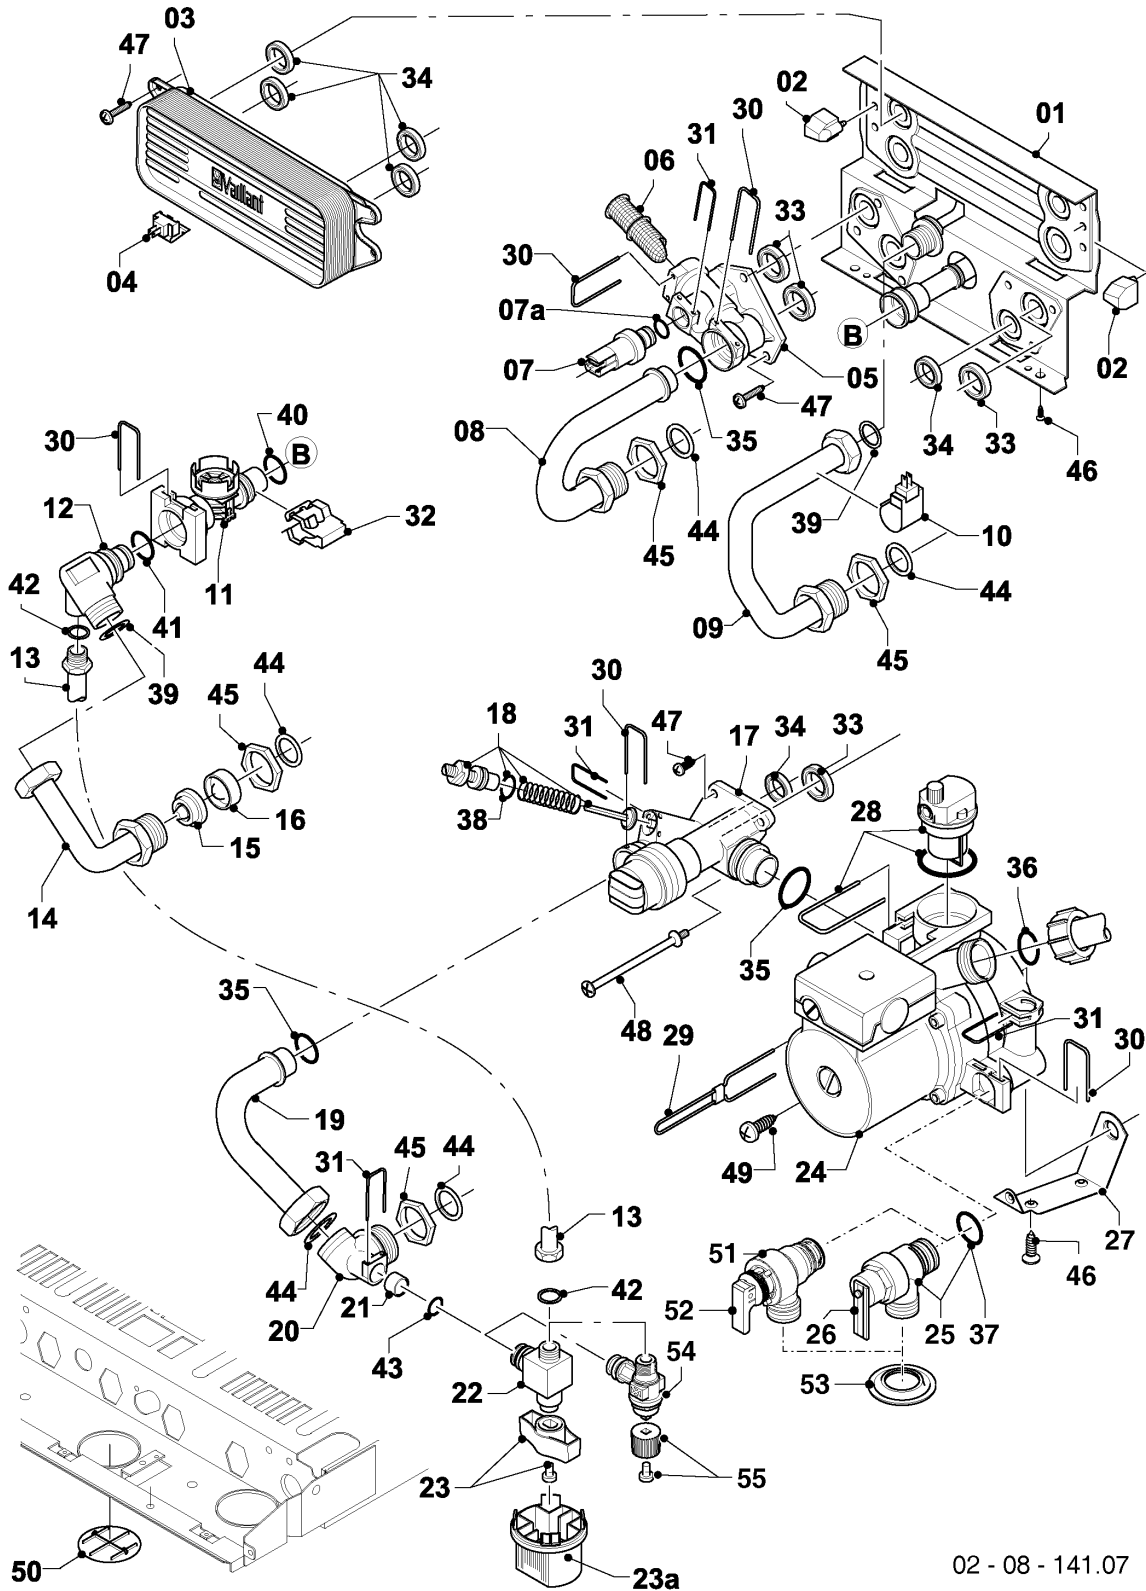

Wall-hung boilers (conventional flue) VU, VUW

VUW 240/3-3

08a - Hydraulic parts

02 - 08 - 141.07

Wall-hung boilers (conventional flue) VU,VUW

VUW 240/3-3

08a - Hydraulic parts

Поз.	Артикульный номер	Описание	Указание, замечание
01	178965	Support	with parts 02,32,33,34,35,39,40,46,47,48
02	193536	Guide, (x2)	
03	0020020018	Heat exchanger DHW, 11 (13) plates	VUW 240/3-3, with parts 34, 47
04	103430	Sensor NTC, DHW heat exchanger	
05	179031	Connection, brass	with parts 07a, 30, 31, 33, 35, 47
06	179030	Filter	with parts 30, 35
07	0020059717	Sensor (water pressure)	with parts 07a, 31
07a	178993	O-ring, (x10)	
08	179033	Pipe	with parts 30, 35, 44, 45
09	179034	Pipe	with parts 39, 44, 45
10	103429	Sensor NTC, DHW outlet pipe	
11	178988	Flow sensor	with parts 30, 32, 40, 41
12	0020018067	Connection piece	with parts 30, 39, 41, 42
13	0020018066	Tube	with part 42
14	179037	Pipe	with parts 15, 16, 39, 44, 45
15	-	-	not for these appliances
16	074514	Filter	
17	0020270733	Cable, adapter for SAIA 3wv motor	not shown
17	0020132682	Diverter valve, brass, with adaptor	with parts 18,30,31,33,34,35,47,48
18	178980	Bypass	with part 31
19	179036	Pipe	with parts 35, 44
20	0020018068	Connection piece	with parts 43, 44, 45
21	0020018064	Non-return valve	
22	-	-	replaced by pict. no. 54
23	0020010292	Handle, (x2)	
23a	0020051043	Handle	
24	0020020023	Pump	VUW 240/3-3, with parts 27,28,49,37,30,31,33,34,35,36,44 Future phase-out due to EU regulation