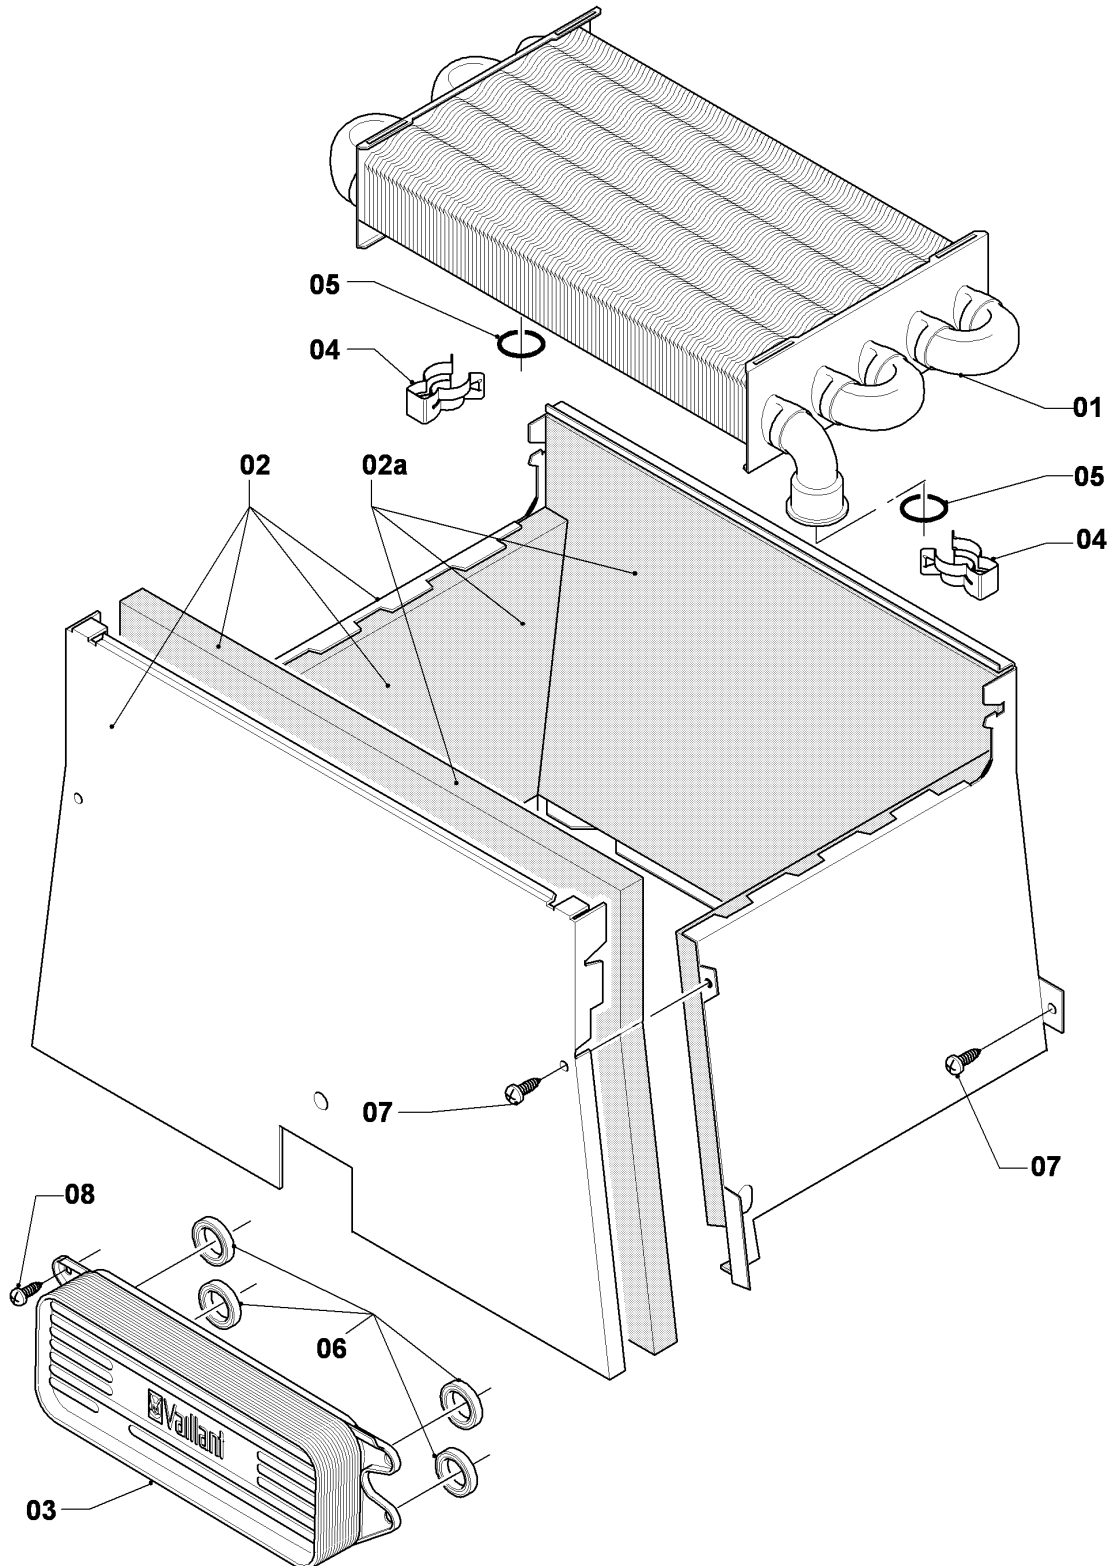

Wall-hung boilers (conventional flue) VU, VUW

VUW 240/3-3

06 - Heat exchanger

02 - 06 - 051.01

Wall-hung boilers (conventional flue) VU,VUW

VUW 240/3-3

06 - Heat exchanger

Поз.	Артикульный номер	Описание	Указание, замечание
01	0020019994	Heat exchanger, 92 fins	VUW 240/3-3, with parts 04, 05
02	0020039070	Combustion chamber	VUW 240/3-3, with part 07
02a	0020082190	Insulation (set)	VUW 240/3-3
03	0020020018	Heat exchanger DHW, 11 (13) plates	VUW 240/3-3, with parts 06, 08
04	219621	Spring clamp, (x10)	
05	981151	O-ring, (x10)	
06	178969	Gasket, type C, (x10)	
07	0020107695	Screw, (x10)	
08	178968	Screw, (x10)