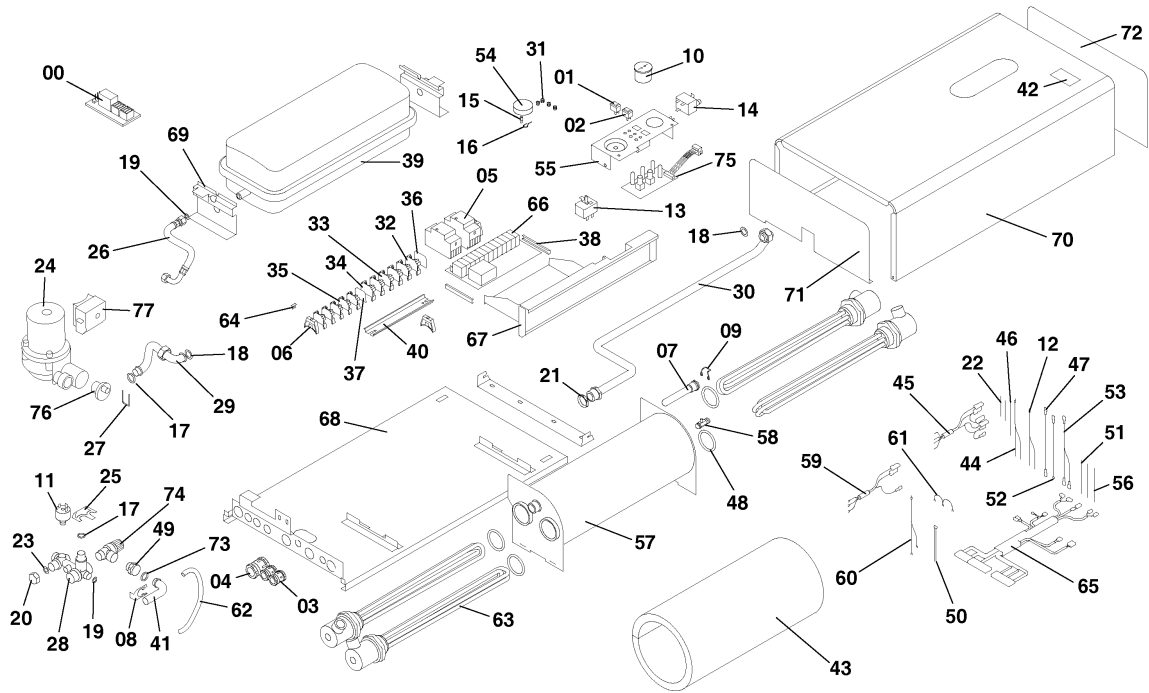

Wall-hung boilers (electric)

9K11 Ray

00 - General view

50 - 0 - 00 - 02.02

Wall-hung boilers (electric)

9K11 Ray

00 - General view

Поз.	Артикульный номер	Описание	Указание, замечание
00	0020118407	Relay board ELKTUV	not part of the boiler
01	0020033182	Glim lamp - orange H8580AB	
02	0020033184	Glim lamp - transparent H858HB	
03	0020033218	Bushing AL GP 13,5	
04	0020033220	Bushing AL GP 21	
05	0020025215	Contactoer ISCH 25A	
06	0020033261	Terminal cap RSD 88	
07	0020027662	3 sensor pit	
08	0020033344	Clip for exchanger	
09	0020033365	Spring of safety sensor TG	
10	0020027625	Thermomanometer TG	
11	0020027571	Pressure sensor	
12	0020034837	Wire E105	
13	0020025281	Thermostat - slow	
14	0020025286	Safety switch	
15	0020033444	Limit screw TG	
16	0020033445	Limiting spring TG	
17	0020033467	O-Ring, 18x3,5, (x10)	
18	0020027665	Sealing ring 24x15x2, (x10)	
19	0020033473	Gasket, 15x8x2, (x10)	
20	0020035606	Blind flange 1/2 - v.12	
21	0020033624	Nut 3/4 low	
22	0020033905	Wire Q027 VJ	
23	0020033932	Sealing ring, AFM 34 18x10x2, (x10)	
24	0010034148	Pump, high-efficiency	
24	0010030684	Plug	
24	0020023217	Pump	available until 2021, then replaced by HE pump
25	0020034088	Clip - Pump	
26	0020034104	Hose arm. 3/8-3/8-elbow 30cm	
27	0020034120	Clip - Pump	
28	0020034676	BLOCK 24KXO15-inlet