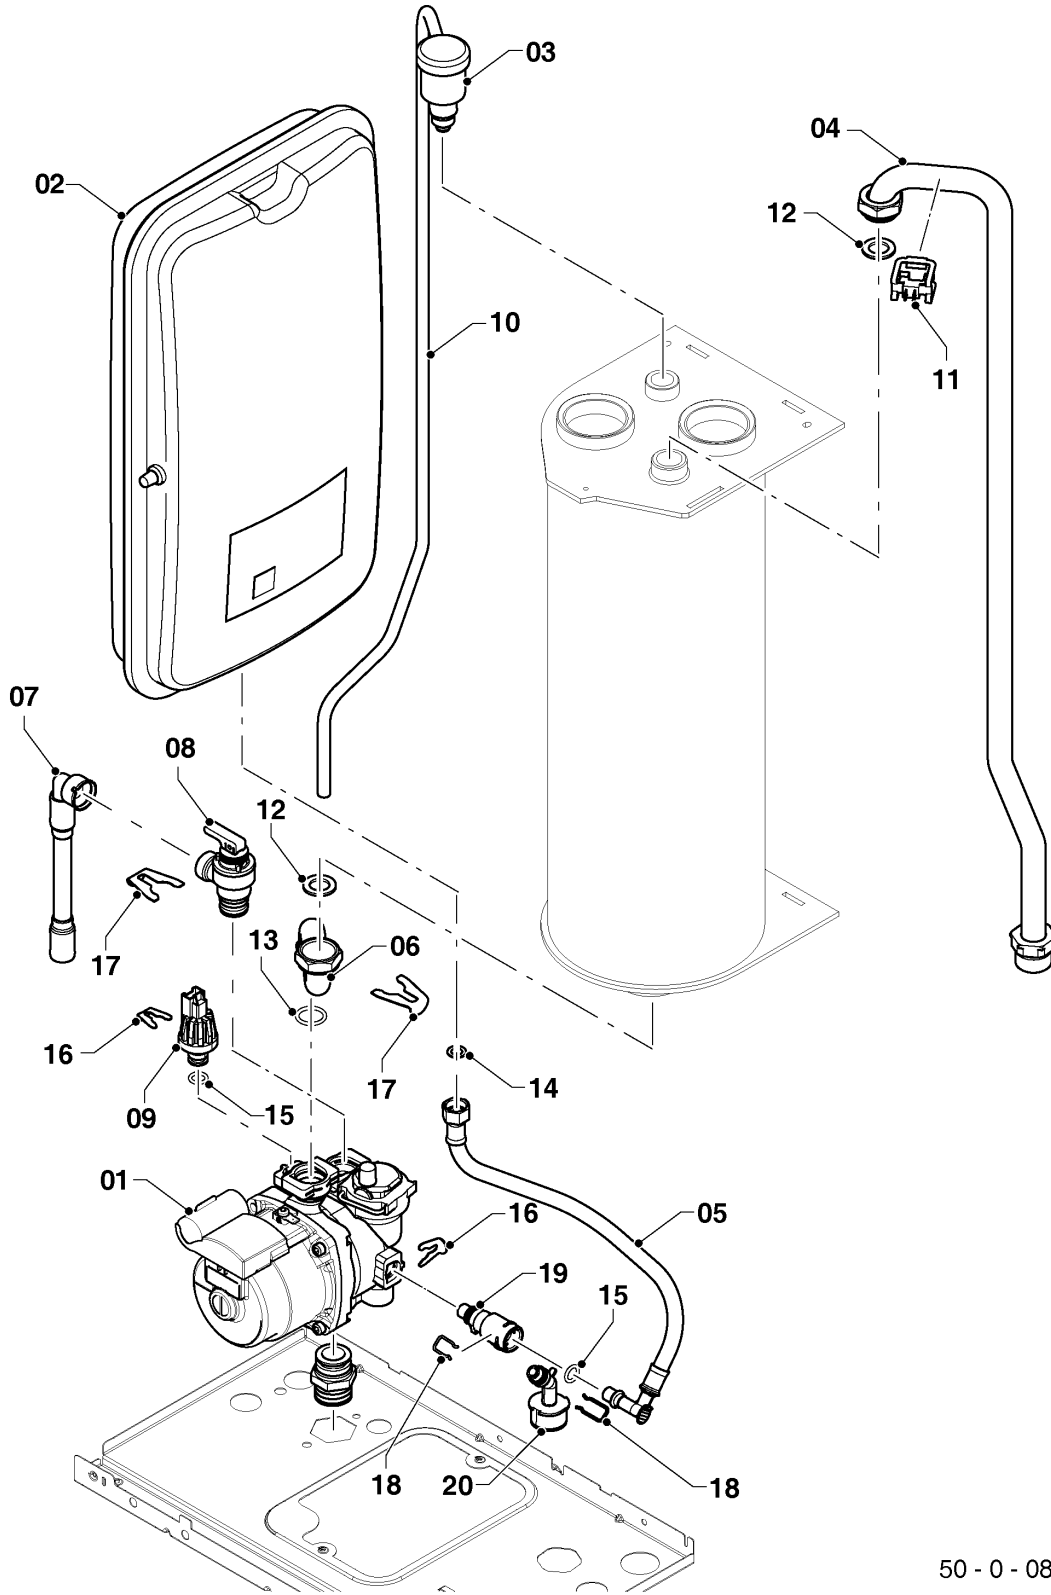

Wall-hung boilers (electric)

18KE/14 Ray RU,UA

07 - Casing parts

50 - 0 - 07 - 01

Wall-hung boilers (electric)

18KE/14 Ray RU,UA

07 - Casing parts

Поз.	Артикульный номер	Описание	Указание, замечание
01	0020211614	FRONT PANEL	with part 10
02	0020211615	Side panel	with part 10
03	0010026213	Cover plate	with part 10
04	0020043720	Set - hanging v.17	
05	0010028700	Retainer	
06	0010026216	Base plate	with part 10
07	0020273336	Clamp, (x5)	
08	0020033220	Bushing AL GP 21	
09	0020033218	Bushing AL GP 13,5	
10	0020175576	Screw, (x10)	
11	0010025887	Grommet for pipe	
12	0020140934	Company plaque Protherm	

Wall-hung boilers (electric)

18KE/14 Ray RU,UA

08a - Hydraulic parts

50 - 0 - 08 - 02

Wall-hung boilers (electric)

18KE/14 Ray RU,UA

08a - Hydraulic parts

Поз.	Артикульный номер	Описание	Указание, замечание
01	0010025841	Pump	with parts 13,15,16,17
02	0020097328	Expansion vessel	
03	0010025882	Automatic air vent	
04	0010025850	Tube	with part 12
05	0020272907	Flexible tube	
06	0010025847	Tube	with parts 12,13,17
07	0010026152	Flexible tube	
08	0020047005	Pressure relief valve, 3 bar	
09	0020079644	Sensor	
10	0010025862	Hose	
11	0020047027	Sensor, NTC	
12	0020039740	Gasket, (x5)	
13	0020014175	O-ring, (x10)	
14	0020097202	O-ring, (x10)	
15	0020014177	O-ring, (x10)	
16	S5466200	Clip, 10 mm, (x10)	
17	S5465700	Clip, 18 mm, (x10)	
18	0020047019	Clip, (x10)	
19	0010025860	Adapter	with parts 15,18
20	0020172910	Pressure gauge	