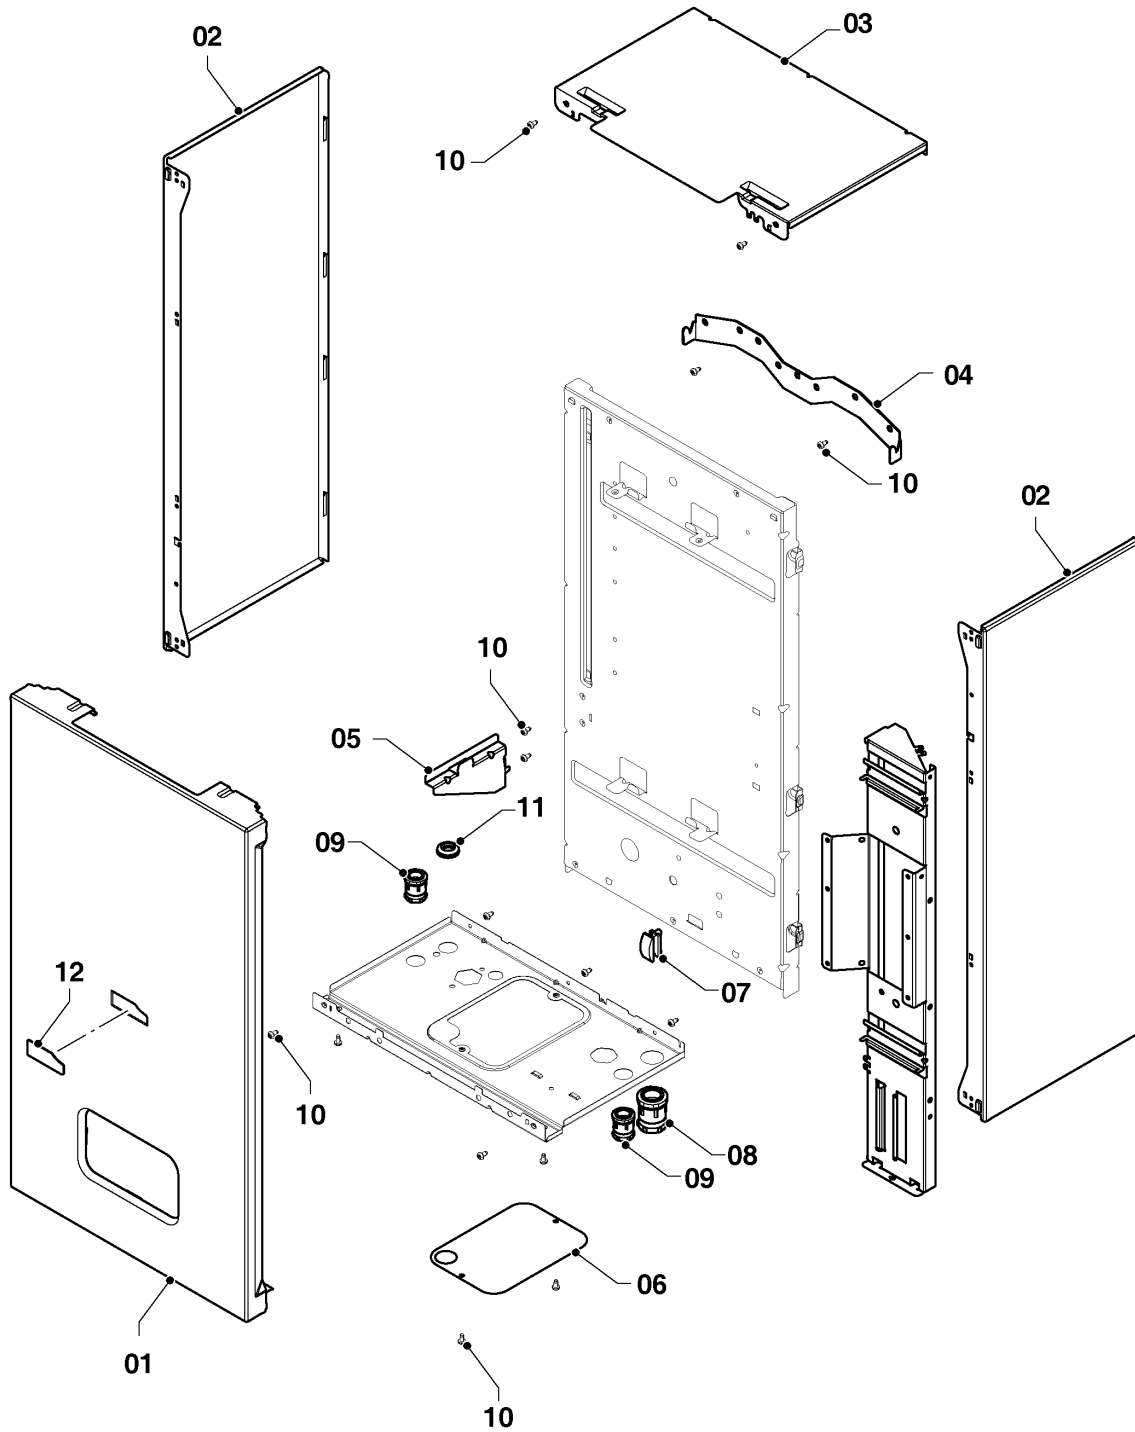

Wall-hung boilers (electric)

18KE/14 Ray RU,UA

07 - Casing parts

50 - 0 - 07 - 01

Wall-hung boilers (electric)

18KE/14 Ray RU,UA

07 - Casing parts

Поз.	Артикульный номер	Описание	Указание, замечание
01	0020211614	FRONT PANEL	with part 10
02	0020211615	Side panel	with part 10
03	0010026213	Cover plate	with part 10
04	0020043720	Set - hanging v.17	
05	0010028700	Retainer	
06	0010026216	Base plate	with part 10
07	0020273336	Clamp, (x5)	
08	0020033220	Bushing AL GP 21	
09	0020033218	Bushing AL GP 13,5	
10	0020175576	Screw, (x10)	
11	0010025887	Grommet for pipe	
12	0020140934	Company plaque Protherm	

Wall-hung boilers (electric)

18KE/14 Ray RU,UA

08a - Hydraulic parts

50 - 0 - 08 - 02

Wall-hung boilers (electric)

18KE/14 Ray RU,UA

08a - Hydraulic parts

Поз.	Артикульный номер	Описание	Указание, замечание
01	0010025841	Pump	with parts 13,15,16,17
02	0020097328	Expansion vessel	
03	0010025882	Automatic air vent	
04	0010025850	Tube	with part 12
05	0020272907	Flexible tube	
06	0010025847	Tube	with parts 12,13,17
07	0010026152	Flexible tube	
08	0020047005	Pressure relief valve, 3 bar	
09	0020079644	Sensor	
10	0010025862	Hose	
11	0020047027	Sensor, NTC	
12	0020039740	Gasket, (x5)	
13	0020014175	O-ring, (x10)	
14	0020097202	O-ring, (x10)	
15	0020014177	O-ring, (x10)	
16	S5466200	Clip, 10 mm, (x10)	
17	S5465700	Clip, 18 mm, (x10)	
18	0020047019	Clip, (x10)	
19	0010025860	Adapter	with parts 15,18
20	0020172910	Pressure gauge	