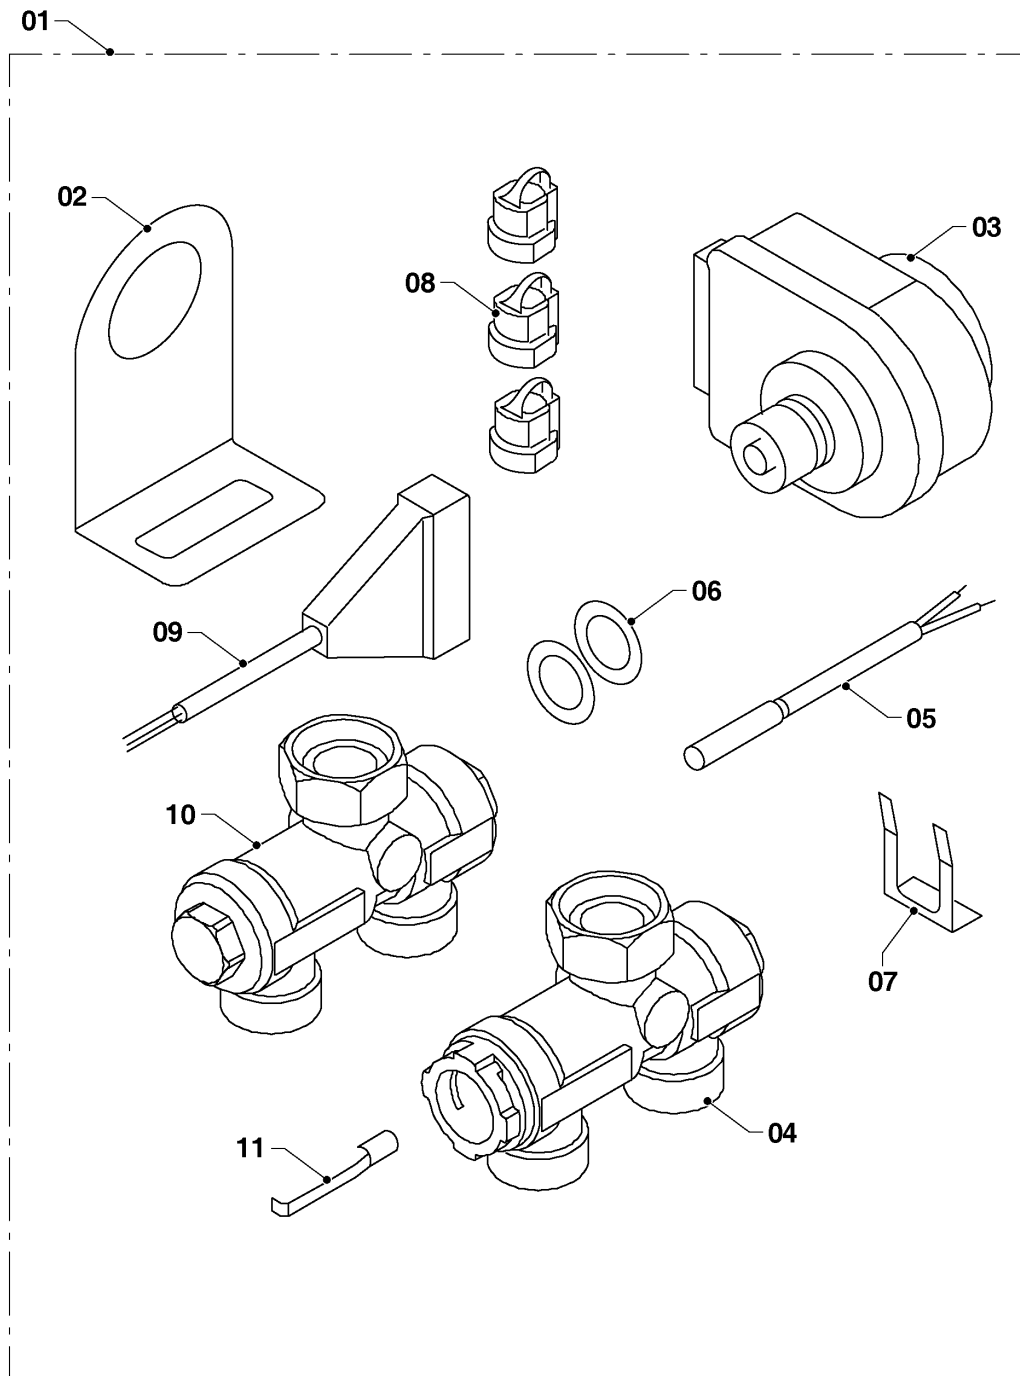

Wall-hung boilers (electric)

18KE/14 Ray RU,UA

08a - Hydraulic parts

50 - 0 - 08 - 02

Wall-hung boilers (electric)

18KE/14 Ray RU,UA

08a - Hydraulic parts

Поз.	Артикульный номер	Описание	Указание, замечание
01	0010025841	Pump	with parts 13,15,16,17
02	0020097328	Expansion vessel	
03	0010025882	Automatic air vent	
04	0010025850	Tube	with part 12
05	0020272907	Flexible tube	
06	0010025847	Tube	with parts 12,13,17
07	0010026152	Flexible tube	
08	0020047005	Pressure relief valve, 3 bar	
09	0020079644	Sensor	
10	0010025862	Hose	
11	0020047027	Sensor, NTC	
12	0020039740	Gasket, (x5)	
13	0020014175	O-ring, (x10)	
14	0020097202	O-ring, (x10)	
15	0020014177	O-ring, (x10)	
16	S5466200	Clip, 10 mm, (x10)	
17	S5465700	Clip, 18 mm, (x10)	
18	0020047019	Clip, (x10)	
19	0010025860	Adapter	with parts 15,18
20	0020172910	Pressure gauge	

Wall-hung boilers (electric)

18KE/14 Ray RU,UA

08b - Connection parts

50 - 0 - 08 - 03

Wall-hung boilers (electric)

18KE/14 Ray RU,UA

08b - Connection parts

Поз.	Артикульный номер	Описание	Указание, замечание
01	0010027587	Kit, 3-way valve FUGAS	accessory, cannot be delivered as spare part
02	0020044941	Sheet to 3-way valve	not available
03	0020025278	Motor, 3way valve	
04	0020027610	3-WAY VALVE	
05	0020174087	2.7kohm NTC sensor for external tank	accessory, cannot be delivered as spare part
06	0020027665	Sealing ring 24x15x2, (x10)	
07	0020033430	Clip to electromotor block	
08	0020033838	Plastic cable grommet	
09	0010031634	Cable	
10	0020034698	T-PART BOILER CONNECTION	
11	-	-	not for these appliances