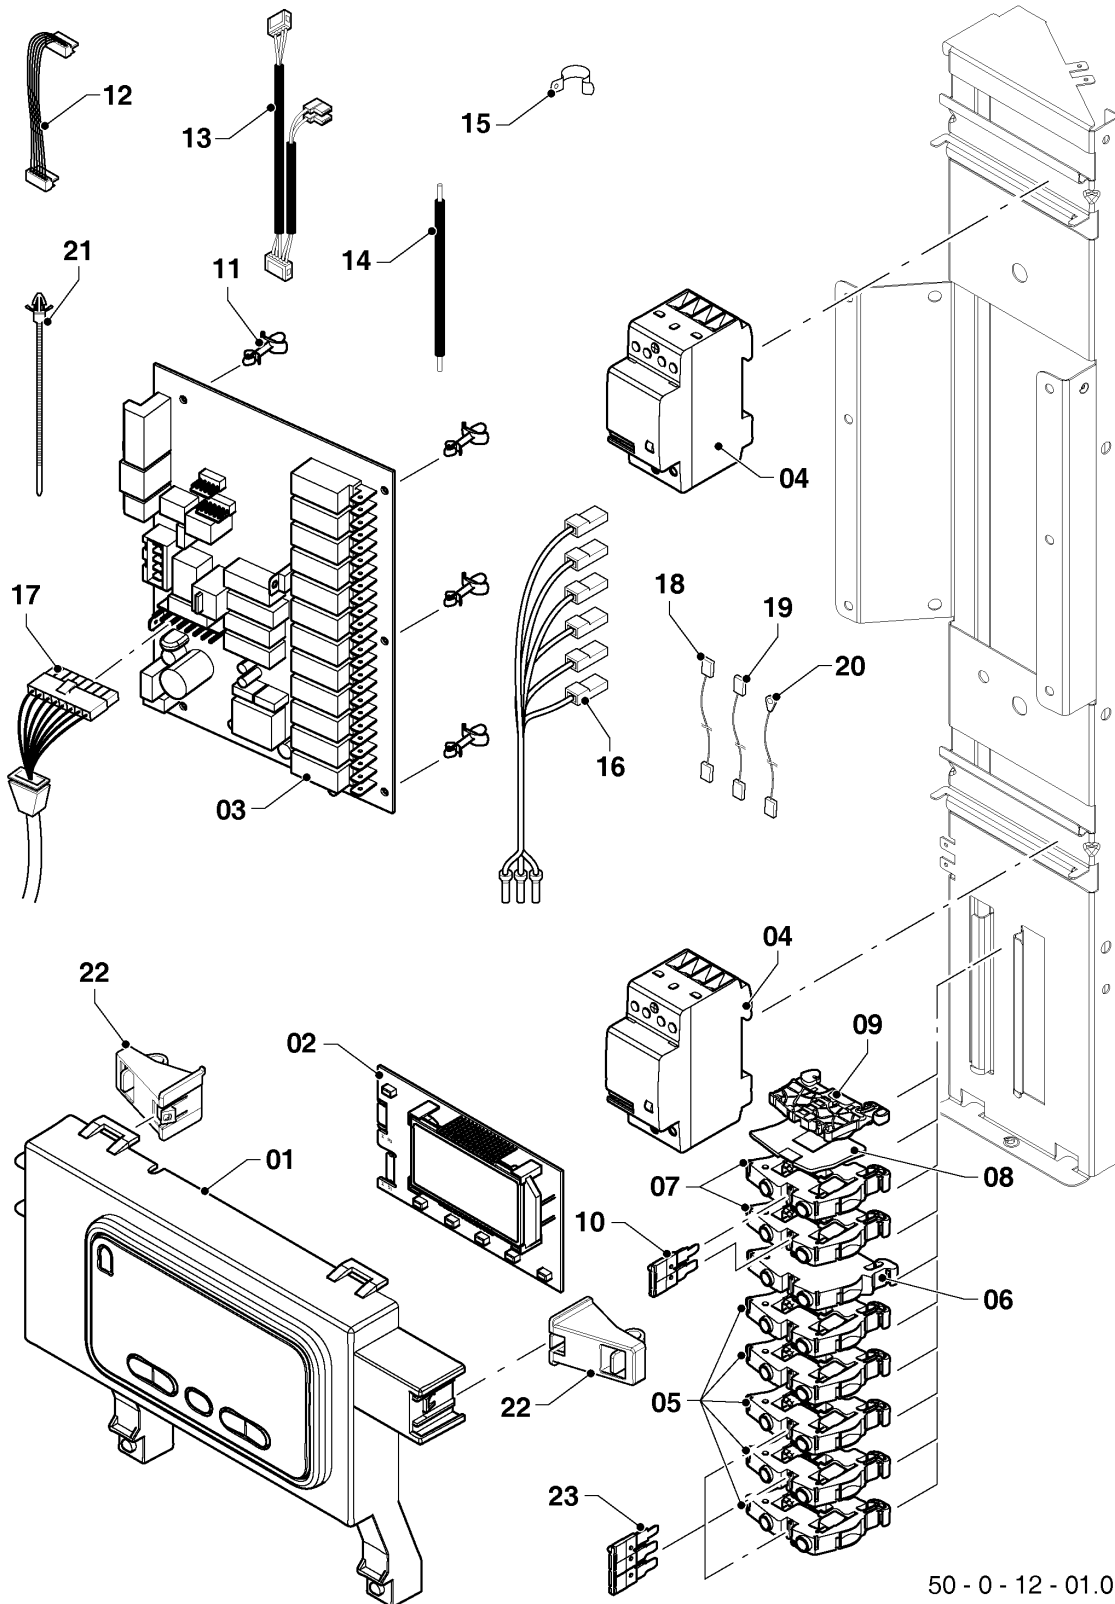

Wall-hung boilers (electric)

18KE/14 Ray RU,UA

12 - Control box

50 - 0 - 12 - 01.01

Wall-hung boilers (electric)

18KE/14 Ray RU,UA

12 - Control box

Поз.	Артикульный номер	Описание	Указание, замечание
01	0010025867	Control panel	
02	0010025889	Display	
03	0010025874	PCB	6KE - 14KE
03	0010025877	PCB	18KE - 21KE
03	0010025880	PCB	24KE - 28KE
04	0020025215	Contacteur ISCH 25A	
05	0010026180	Clamp	grey
06	0010026183	Clamp	PE
07	0010026177	Clamp	blue
08	0010026186	Clamp	
09	0010026189	Clamp	
10	0010026174	Jumper	
11	0020044646	Plastic distance spacer	
12	0010025871	Cable	
13	0010026160	Wiring harness	
14	0020033905	Wire Q027 VJ	
15	0020104971	Spring clip	
16	0020094672	Harness, contactor 6-14K13	6KE - 14KE
16	0020095625	Harness, contactor 18-21K13	18KE - 21KE
16	0020094671	Harness, contactor 18-28K13	18KE - 28KE
17	0010026083	Wiring harness	6KE - 14KE
17	0010026086	Wiring harness	18KE - 28KE
18	0010026163	Cable	
19	0010026166	Cable	
20	0010026169	Cable	
21	0010026155	Cable tie	
22	0020211637	Support	
23	0010032081	Bridge