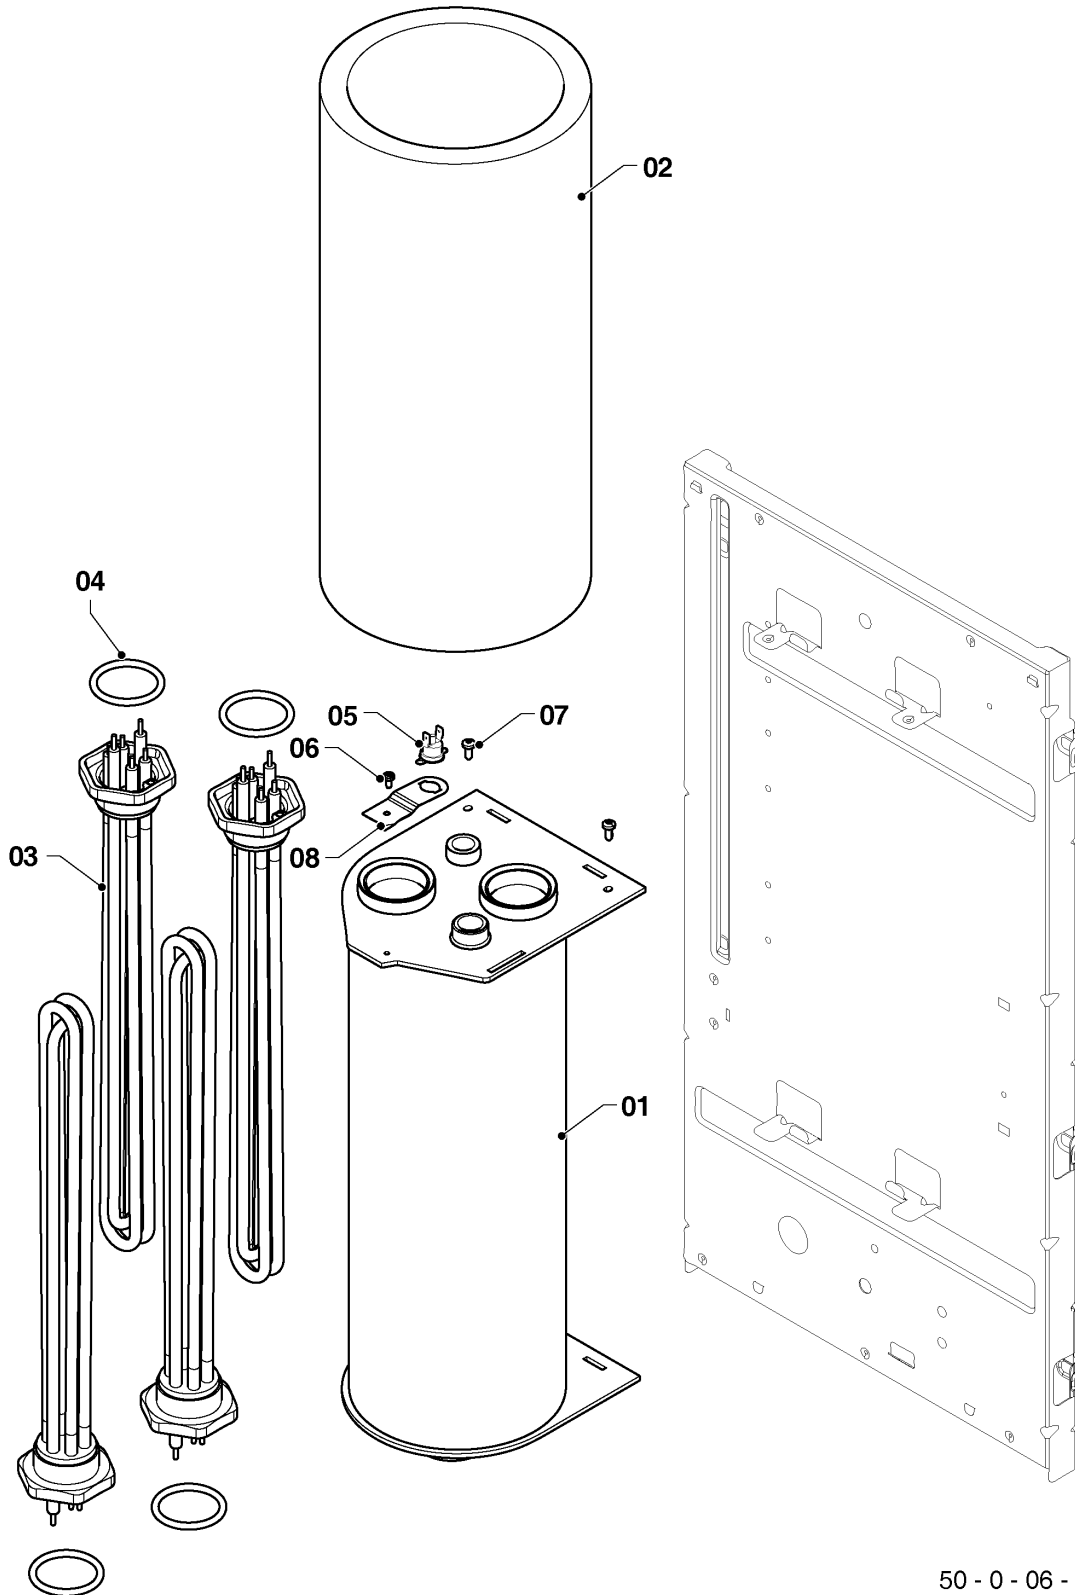

Wall-hung boilers (electric)

18KE/14 Ray RU,UA

06 - Heat exchanger

50 - 0 - 06 - 01

Wall-hung boilers (electric)

18KE/14 Ray RU,UA

06 - Heat exchanger

Поз.	Артикульный номер	Описание	Указание, замечание
01	0010026204	Heat exchanger	6KE - 14KE
01	0010026207	Heat exchanger	18KE - 21KE
01	0010026210	Heat exchanger	24KE - 28KE
02	0020265335	Insulation	
03	0020094646	Heating element, 3kW with wires	6KE, 9KE
03	0020094647	Heating element, 6kW with wires	9KE, 12KE, 18KE, 24KE
03	0020094648	Heating element, 7kW with wires	14KE, 21KE, 28KE
04	0020034829	O ring 45x5 (set 5 pc)	
05	0020094666	Thermostat, bim. 100 degC	
06	0010026078	Screw, (PK10)	
07	05493300	Screw, (x25)	
08	0020153337	Springclip, ST