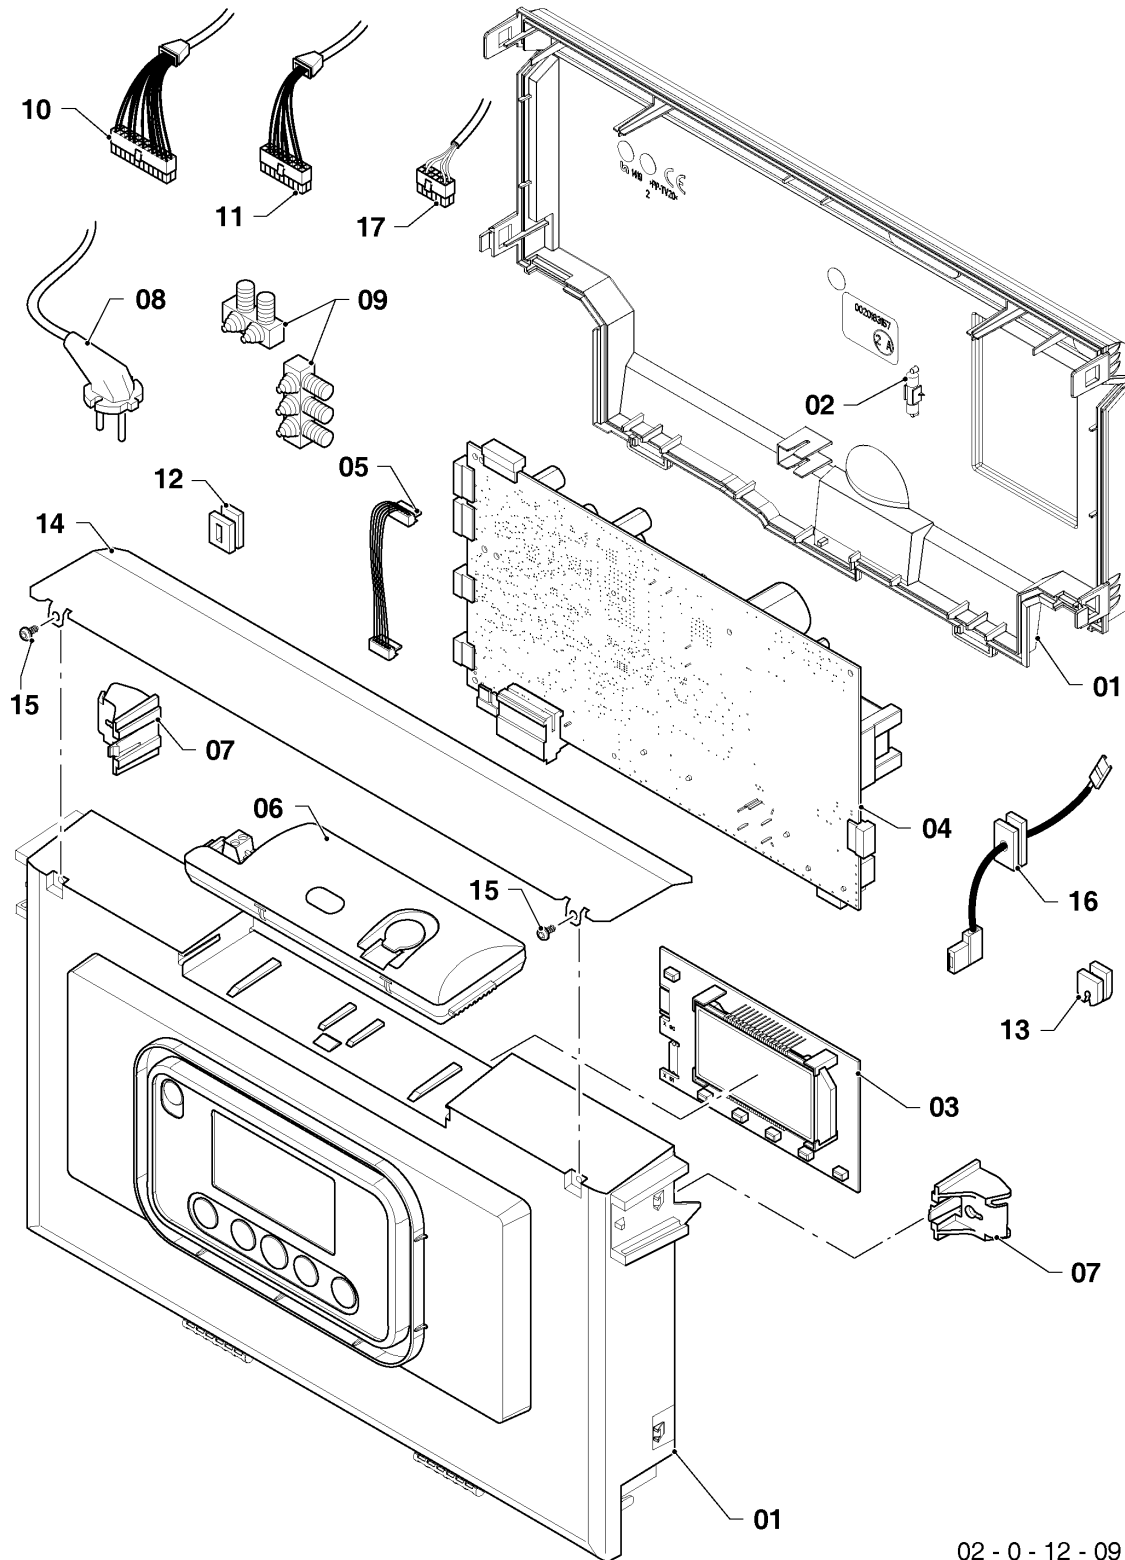

Wall-hung boilers (fan-assisted combi)

25KTV20 Panther (H-RU)

12 - Control box

Wall-hung boilers (fan-assisted combi)

25KTV20 Panther (H-RU)

12 - Control box

Поз.	Артикульный номер	Описание	Указание, замечание
01	0020213176	Housing	with part 002
02	0020079603	Fuse, 2,0 A T2H, (x10)	
03	0020233682	Display	
04	0020202572	PCB	25KTV20 Panther (H-RU), until serial number 211736001...including
05	0020084515	Cable tree (harness)	
06	-	-	not for these appliances
07	0020200631	Spacer	
08	-	-	25KTV20 Panther (H-RU), not for these appliances
09	0020079417	Strain relief, kit	
10	0020197551	Wiring harness	
11	0020200650	Wiring harness	25KTV20 Panther (H-RU), until serial number 211736001...including
12	0020175568	Plug, (x5)	
13	0020175566	Cable strain relief	
14	-	-	not for these appliances
15	-	-	not for these appliances
16	0020200666	Cable	
17	-	-	not for these appliances