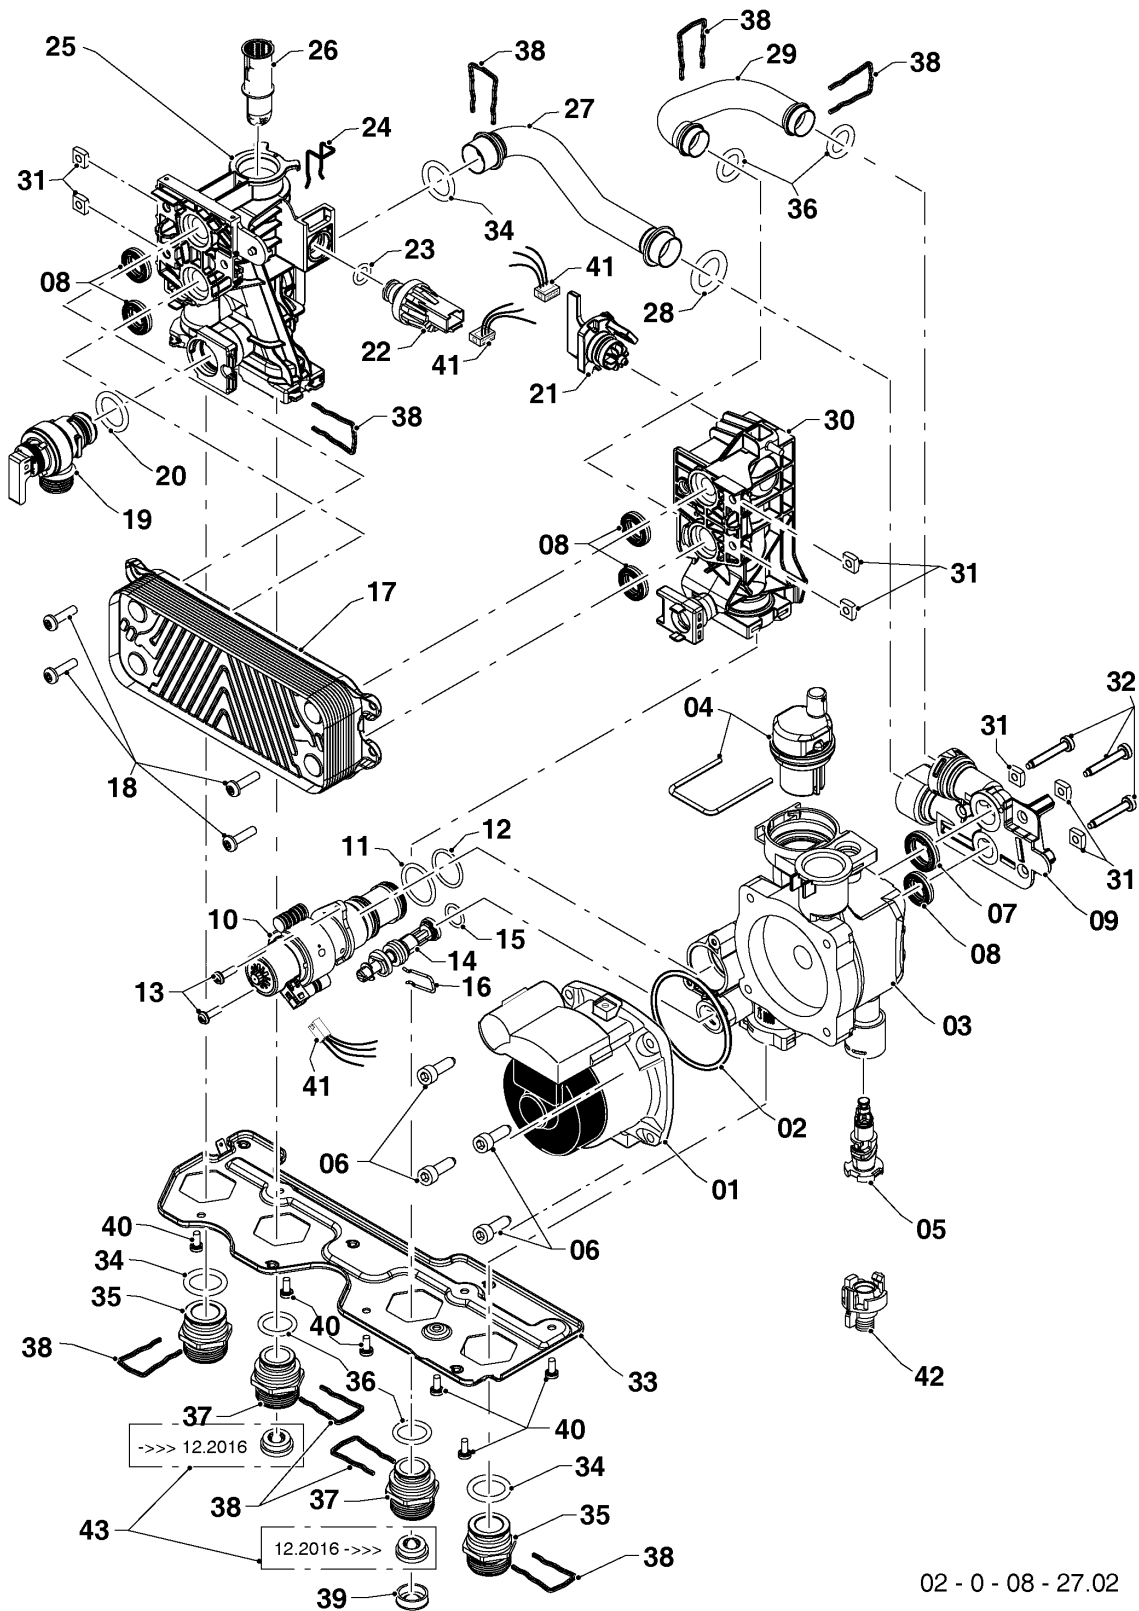

Wall-hung boilers (fan-assisted combi)

25KTV20 Panther (H-RU)

08a - Hydraulic parts

02 - 0 - 08 - 27.02

Wall-hung boilers (fan-assisted combi)

25KTV20 Panther (H-RU)

08a - Hydraulic parts

Поз.	Артикульный номер	Описание	Указание, замечание
01	0020197548	Pump motor	25KTV20 Panther (H-RU), supplied with pos.06, it`s necessary to order also sealing ring (pos.02)
02	0020221829	O-ring	
03	0020207137	Housing, pump R-DIN	with parts 02,04,05,06,07,08,11,12,13,15,16, 31,32,34,38
04	S1024500	Automatic de-aerator	
05	0020207138	Tap drain piece R-DIN	
06	0020207139	Screw, pump (x4)	
07	0020014182	Gasket, type C, (x10)	
08	0020014166	Gasket, type C, (x10)	
09	0020197547	Hydroblock	with parts 07,08,28,31,32,36,38
10	0020097214	Diverter valve 3 way	with parts 11,12,13
11	0020097224	O-ring, (x10)	
12	0020097226	O-ring, (x10)	
13	0020097227	Screw, (x10)	
14	0020014169	Bypass	with parts 15, 16
15	0020014195	O-ring, (x10)	
16	0020047019	Clip, (x10)	
17	0020186152	Heat exchanger, 12 plates	25KTV20 Panther (H-RU), with parts 08,18
18	A000024274	Screw, M5x20 H/E plate, (x25)	
19	0020047005	Pressure relief valve, 3 bar	with parts 20,38
20	0020125448	O-ring, (x10)	
21	0020197555	Flow sensor	
22	0020079644	Sensor	with parts 23, 24
23	0020014177	O-ring, (x10)	
24	0020097197	Clip, (x10)	
25	0020186163	Hydroblock	supply with pos. 08, 18, 20, 23, 24, 26, 31, 34, 36, 38, 40,
26	0020014178	Filter	
27	0020186168	Tube, by-pass	with parts 28,34,38
28	0020097187	O-ring, (x10)	
29	0020186167	Tube, pump-SHE	with parts 36,38