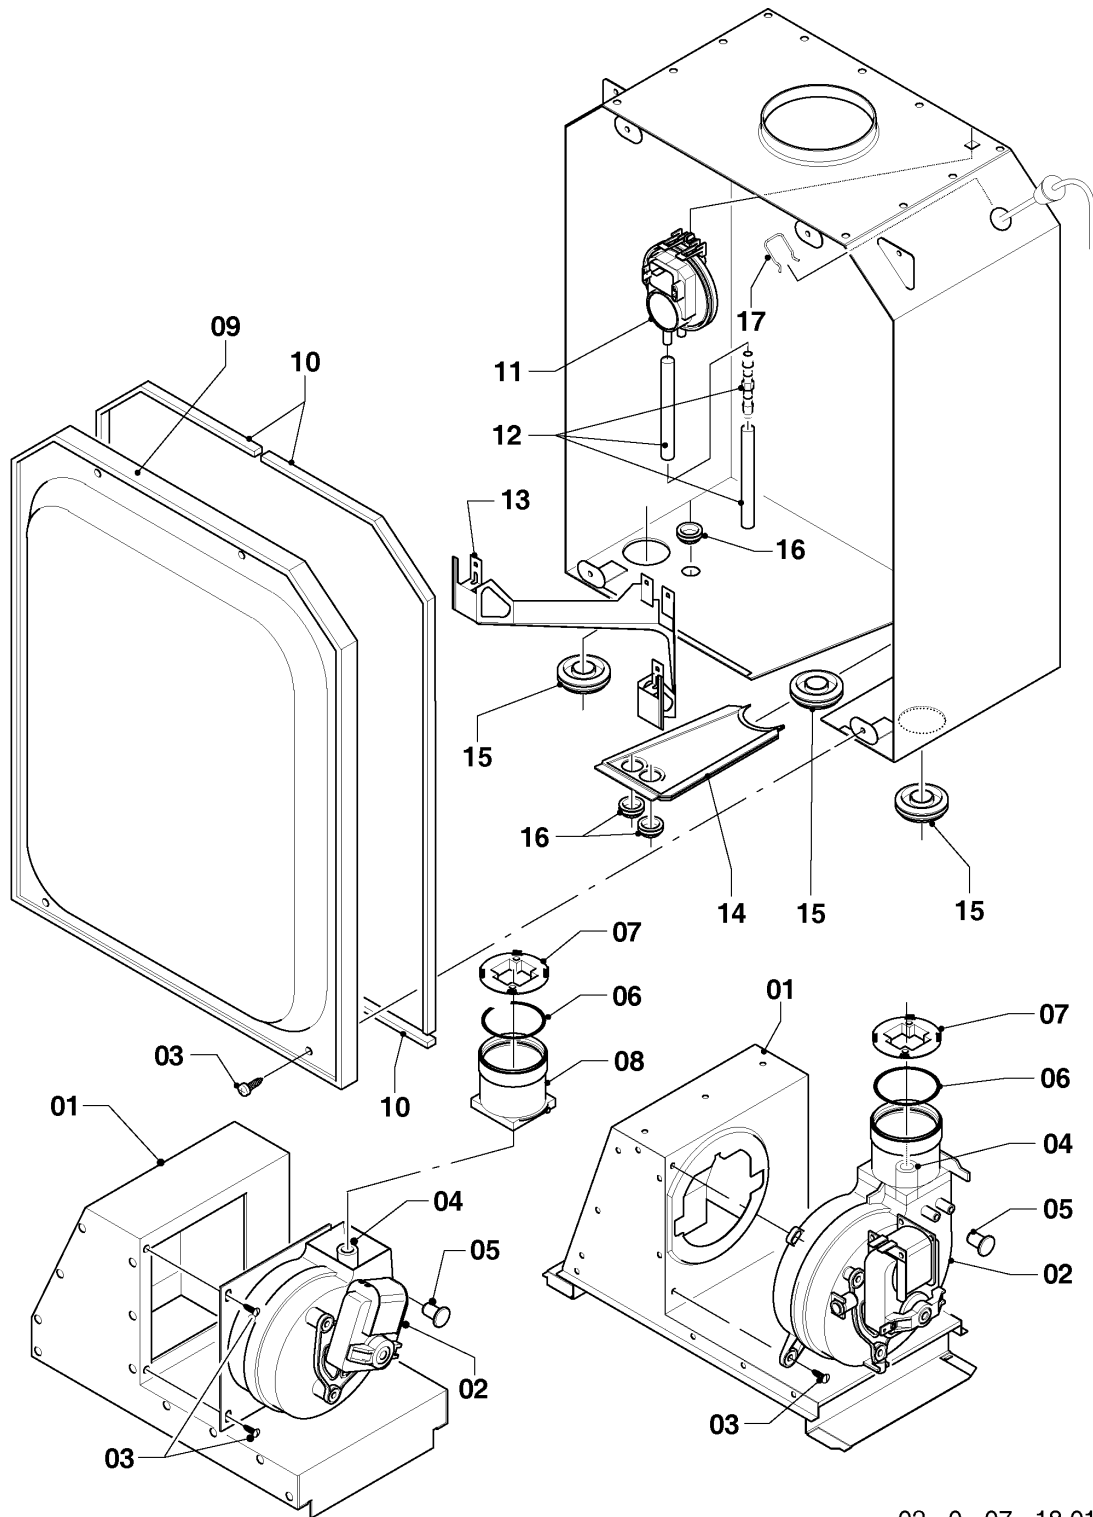

Wall-hung boilers (fan-assisted combi)

25KTV20 Panther (H-RU)

07b - Casing parts

02 - 0 - 07 - 18.01

Wall-hung boilers (fan-assisted combi)

25KTV20 Panther (H-RU)

07b - Casing parts

Поз.	Артикульный номер	Описание	Указание, замечание
01	0020200662	Flue gas collector	25KTV20 Panther (H-RU), with part 003, until serial number 211736001...including
02	0020213171	Fan	25KTV20 Panther (H-RU), with parts 003, 005, 006, 007, until serial number 211736001...including
03	0020175576	Screw, (x10)	
04	0020210135	Insert, (kit)	
05	0020200568	Plug, (x5)	
06	0020218133	Lip seal, silicone (DN 60)	
07	0020200586	Insert nature	25KTV20 Panther (H-RU), until serial number 211736001...including
08	0020200675	Sleeve	
09	0020200617	Casing	with parts 003,010
10	0020200569	Gasket kit	
11	0020210136	Pressure safeguard	25KTV20 Panther (H-RU), with parts 012, until serial number 211736001...including
12	0020200567	Hose set	
13	0020200596	Guide plate	25KTV20 Panther (H-RU), until serial number 211736001...including
14	0020216975	Insert	
15	0020014192	Gasket, red large	
16	0020216991	Gasket	
17	0020200680	Clip, (x10)