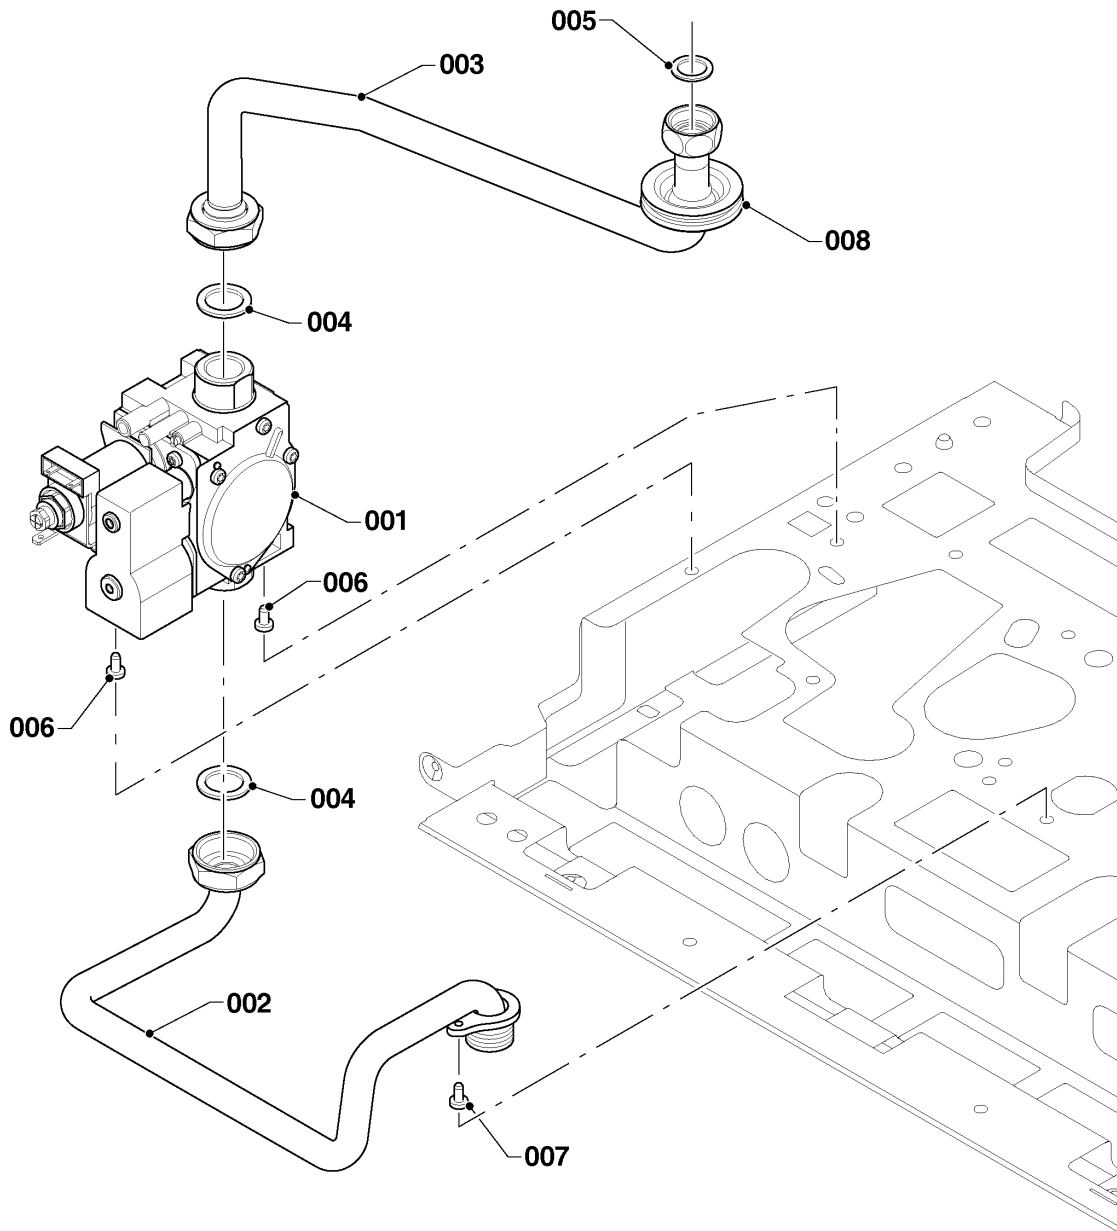

Wall-hung boilers (fan-assisted combi)

25KTV20 Panther (H-RU)

02 - Gas section

02 - 0 - 02 - 06

Wall-hung boilers (fan-assisted combi)

25KTV20 Panther (H-RU)

02 - Gas section

Поз.	Артикульный номер	Описание	Указание, замечание
001	0020200660	Gas valve assembly	
002	0020200611	Gas pipe	25KTV20 Panther (H-RU), with parts 004, 007
003	0020200609	Gas pipe	25KTV20 Panther (H-RU), with parts 004, 005, 007
004	0020014193	Sealing ring, (x10)	
005	0020047034	Sealing ring, (x10)	
006	S5490600	Screw, (x50)	
007	0020175576	Screw, (x10)	
008	0020014192	Gasket, red large