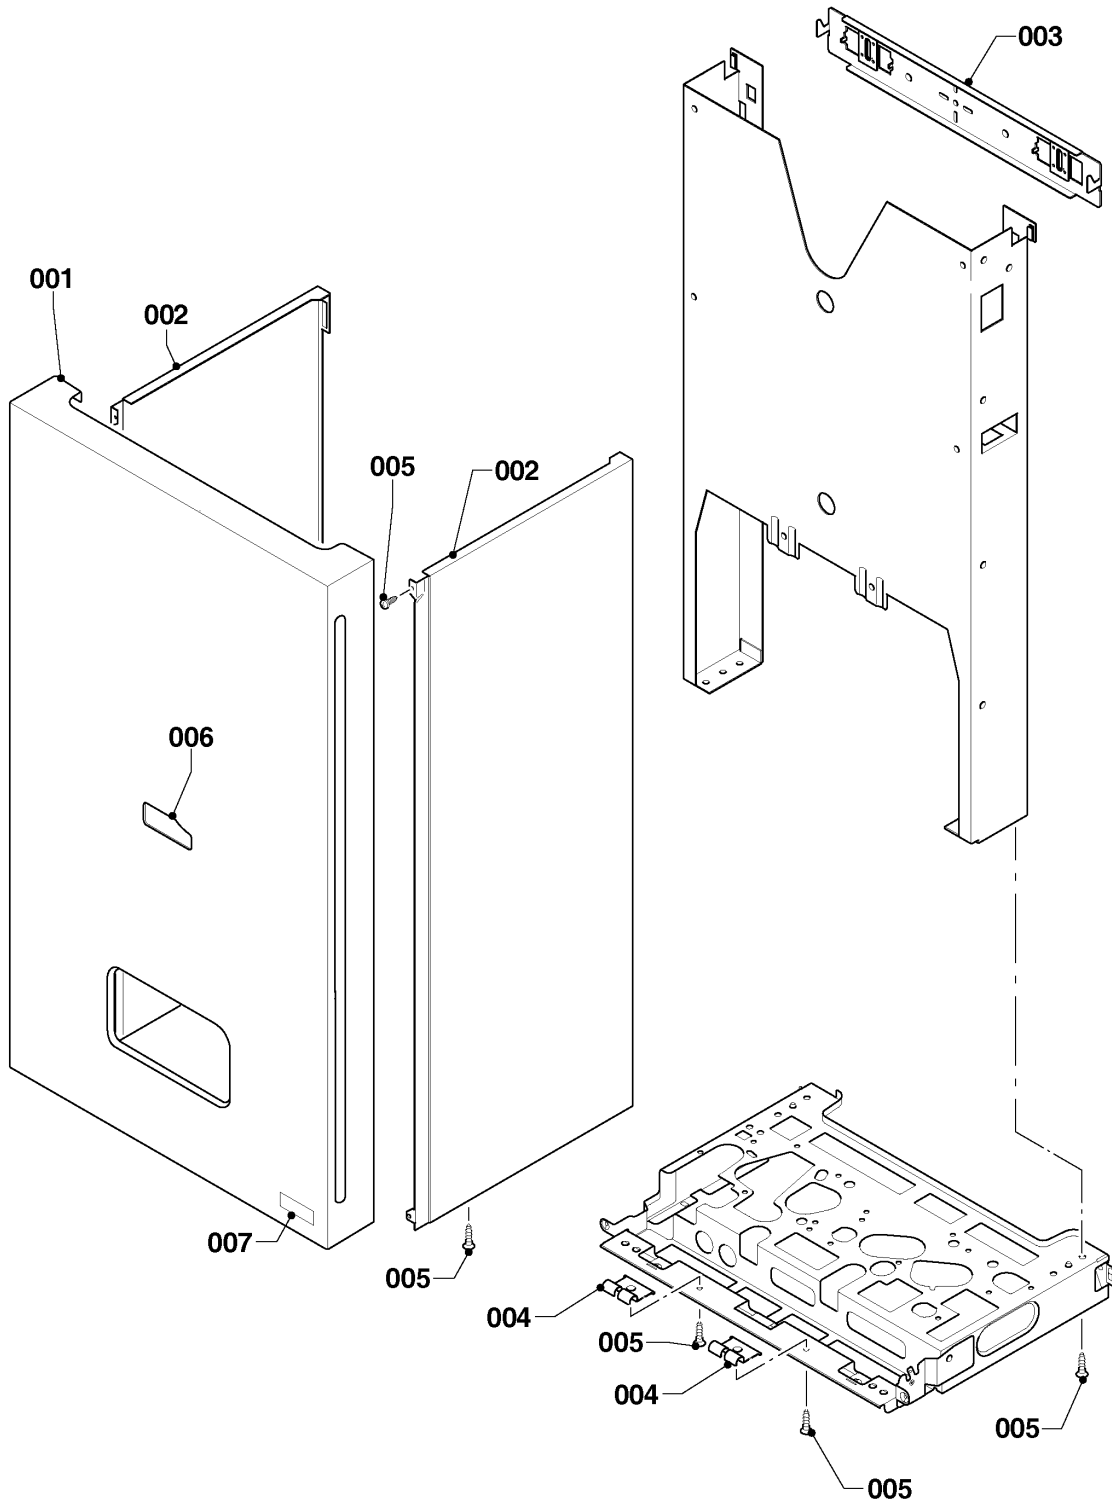

Wall-hung boilers (fan-assisted combi)

25KTV20 Panther (H-RU)

07a - Casing parts

02 - 0 - 07 - 17

Wall-hung boilers (fan-assisted combi)

25KTV20 Panther (H-RU)

07a - Casing parts

Поз.	Артикульный номер	Описание	Указание, замечание
001	0020200616	Casing	with part 005
002	0020200577	Side panel	with part 005
003	0020216299	Support	
004	0020175666	Support, (x2)	with part 005
005	0020175576	Screw, (x10)	
006	0020195632	Name badge	
007	0020210130	Name badge