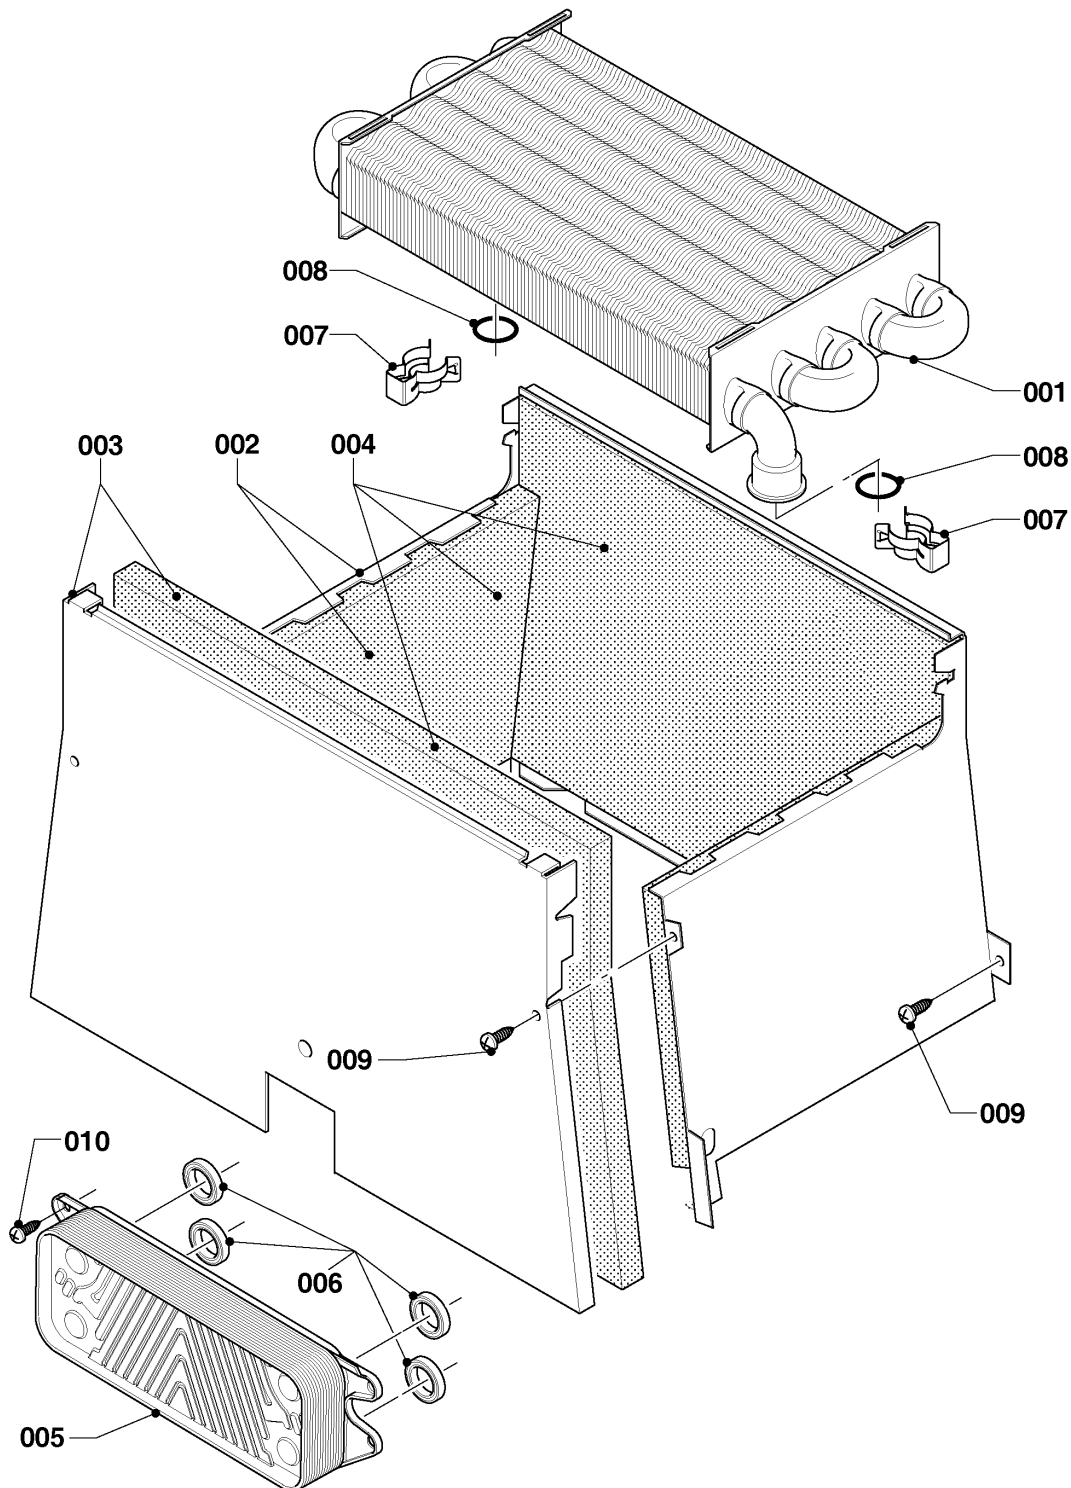

Wall-hung boilers (fan-assisted combi)

25KTV20 Panther (H-RU)

06 - Heat exchanger

02 - 0 - 06 - 06

Wall-hung boilers (fan-assisted combi)

25KTV20 Panther (H-RU)

06 - Heat exchanger

Поз.	Артикульный номер	Описание	Указание, замечание
001	0020142420	Heat exchanger	25KTV20 Panther (H-RU), with parts 007, 008
002	0020200581	Combustion chamber	25KTV20 Panther (H-RU), with part 009
003	0020200673	Combustion chamber cover	25KTV20 Panther (H-RU), with part 009
004	0020200578	Insulation (Set)	25KTV20 Panther (H-RU)
005	0020186152	Heat exchanger, 12 plates	25KTV20 Panther (H-RU), with parts 006, 010
006	0020014166	Gasket, type C, (x10)	
007	0020018462	Clip, (x10)	
008	0020047026	O-ring, (x10)	
009	0020175576	Screw, (x10)	
010	A000024274	Screw, M5x20 H/E plate, (x25)