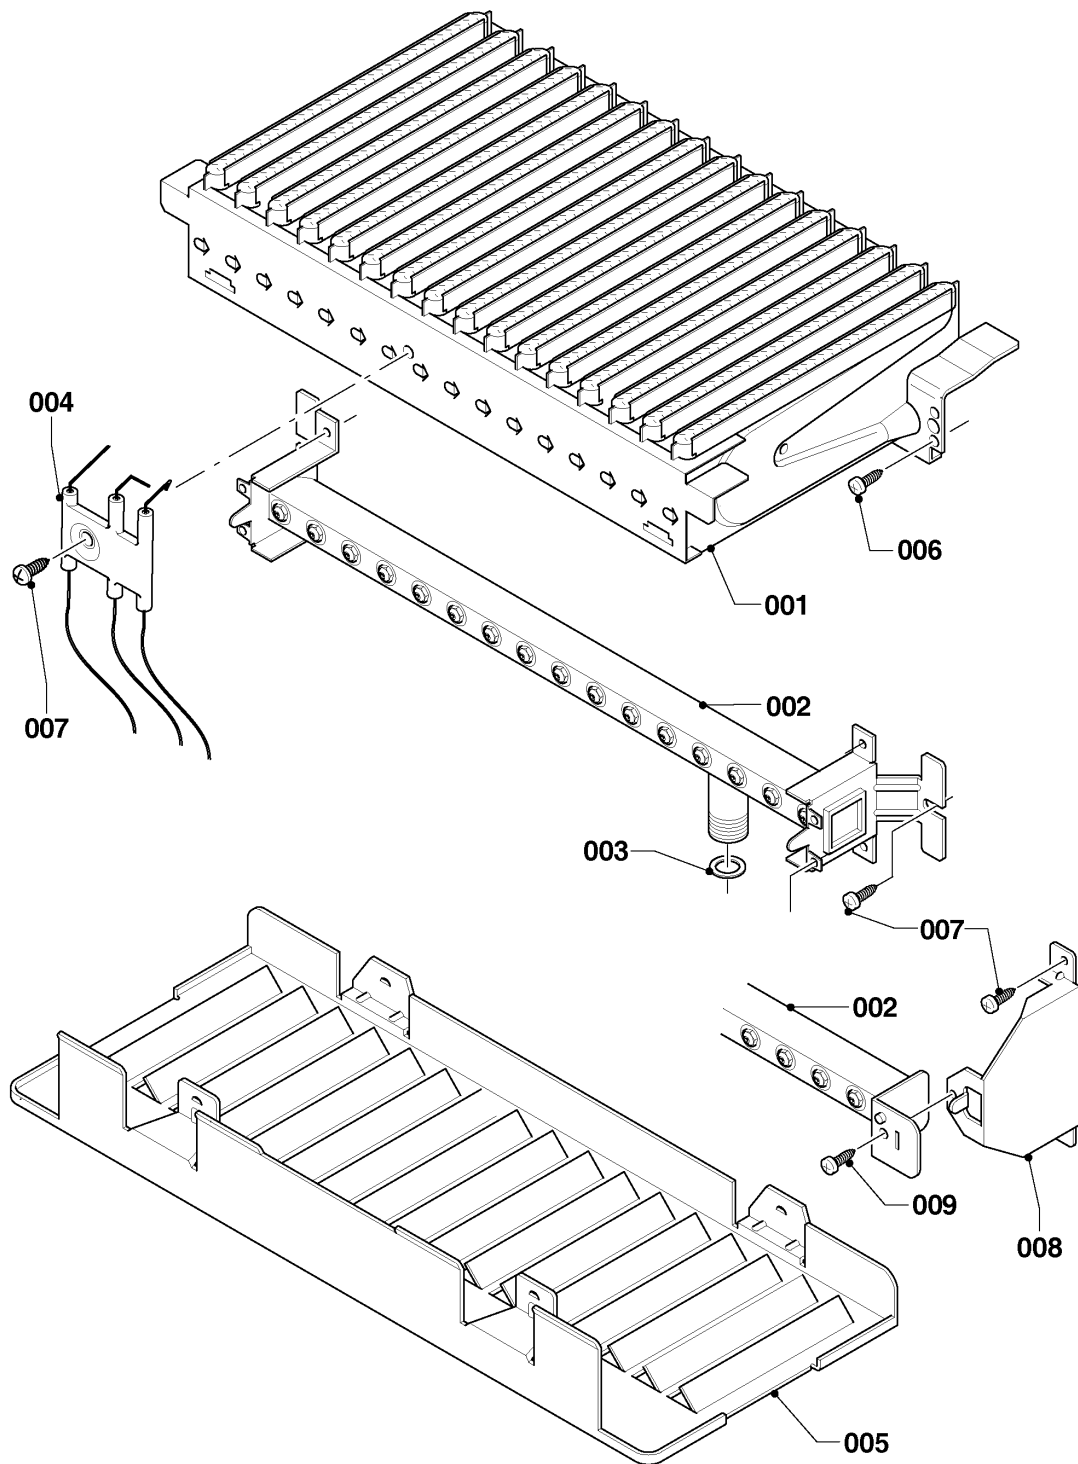

Wall-hung boilers (fan-assisted combi)

25KTV20 Panther (H-RU)

04 - Burner

02 - 0 - 04 - 08

Wall-hung boilers (fan-assisted combi)

25KTV20 Panther (H-RU)

04 - Burner

Поз.	Артикульный номер	Описание	Указание, замечание
000	0020199915	Conversion kit, H -> PB (30mbar)	25KTV20 Panther (H-RU), not shown
001	0020200594	Burner chamber group 24kW	25KTV20 Panther (H-RU), with part 006
002	0020200603	Burner support 24kW H	25KTV20 Panther (H-RU), with part 003, 007
003	0020047034	Sealing ring, (x10)	
004	0020200638	Electrode	25KTV20 Panther (H-RU), with part 007
005	-	-	not for these appliances
006	0020216992	Screw, (x10)	
007	0020175576	Screw, (x10)	
008	-	-	25KTV20 Panther (H-RU), not for these appliances
009	0020216993	Screw, (x10)