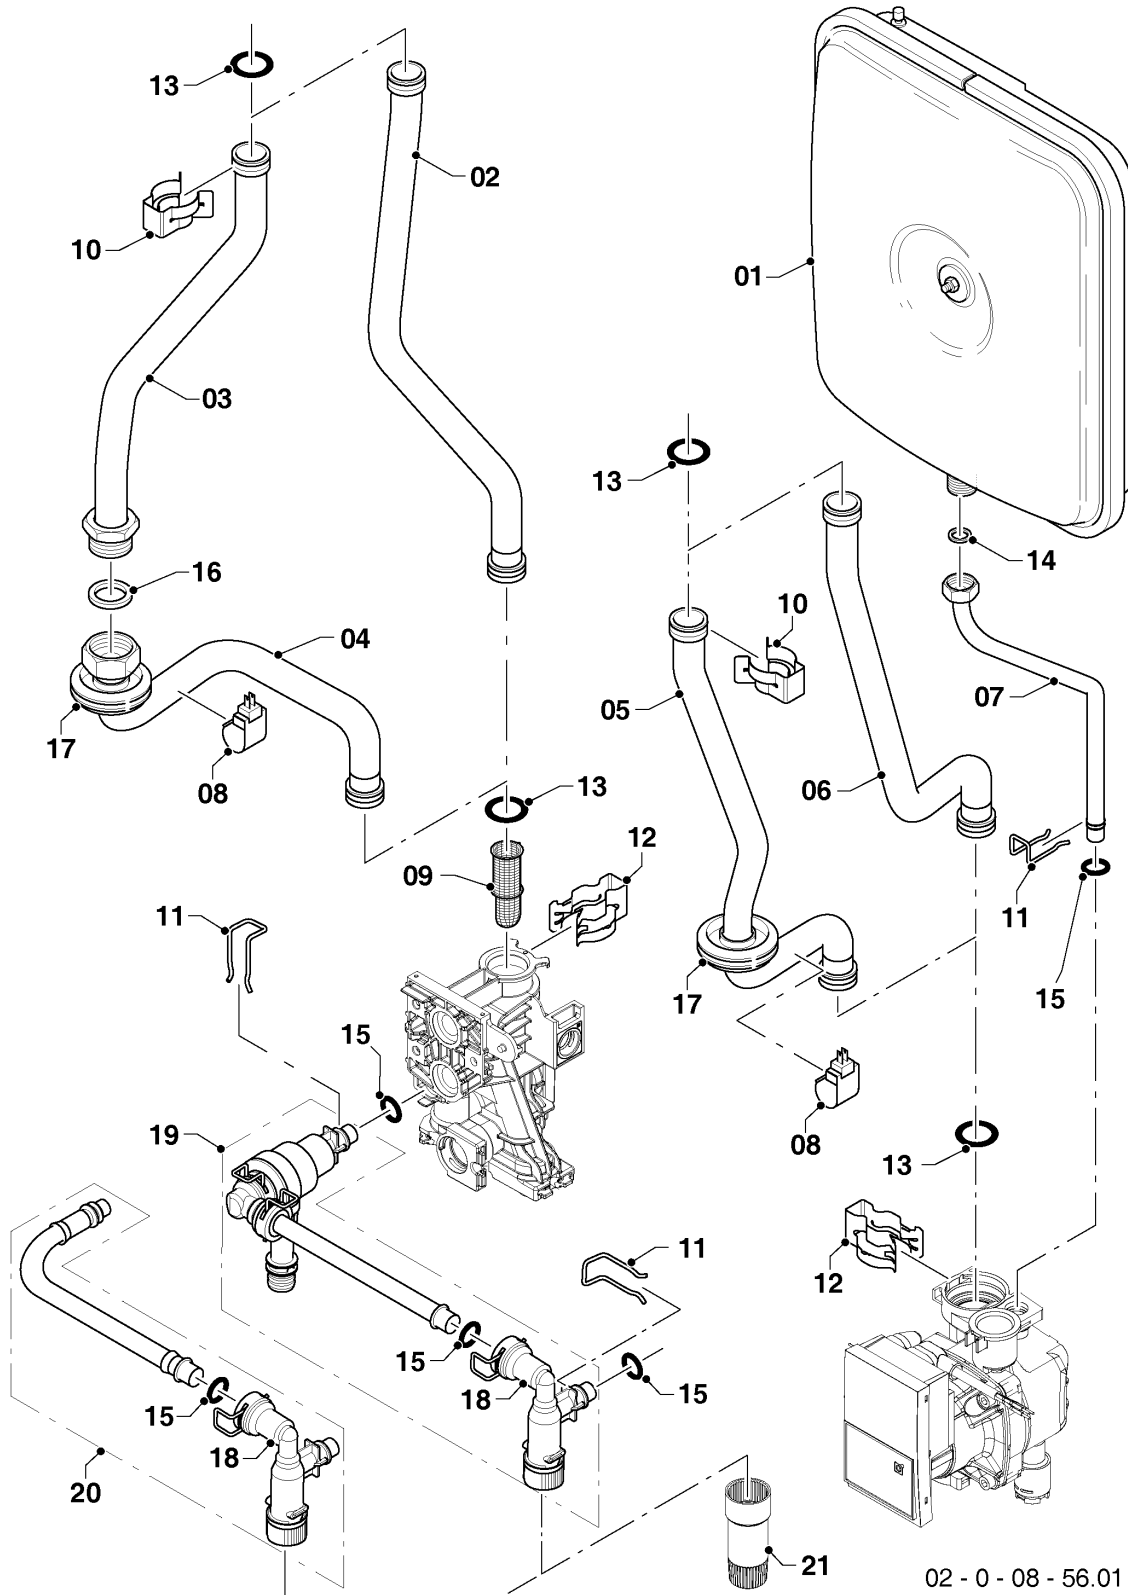

Wall-hung boilers (fan-assisted combi)

25KTV20 Panther (H-RU)

08b - Hydraulic parts

Wall-hung boilers (fan-assisted combi)

25KTV20 Panther (H-RU)

08b - Hydraulic parts

Поз.	Артикульный номер	Описание	Указание, замечание
01	0020200681	Expansion vessel 10 ltr.	
02	-	-	not for these appliances
03	0020218972	Tube	25KTV20 Panther (H-RU), with parts 010,013,016
04	0020200641	Tube	with parts 012,013,016
05	0020200642	Tube	25KTV20 Panther (H-RU), with parts 010,012,013
06	-	-	not for these appliances
07	0020200618	Tube	with parts 011,014,015
08	0020200599	Sensor, NTC 19mm	
09	0020014178	Filter	with parts 012, 013
10	0020018462	Clip, (x10)	
11	0020097197	Clip, (x10)	
12	0020039764	Clip	
13	0020047026	O-ring, (x10)	
14	0020211087	Gasket, (x10)	
15	0020014177	O-ring, (x10)	
16	0020014193	Sealing ring, (x10)	
17	0020014192	Gasket, red large	
18	0020212572	Filling cock	with parts 014,015
19	-	-	not for these appliances
20	0020203963	Non-return valve	with parts 011,015
21	S1006800	Handle extension adapter