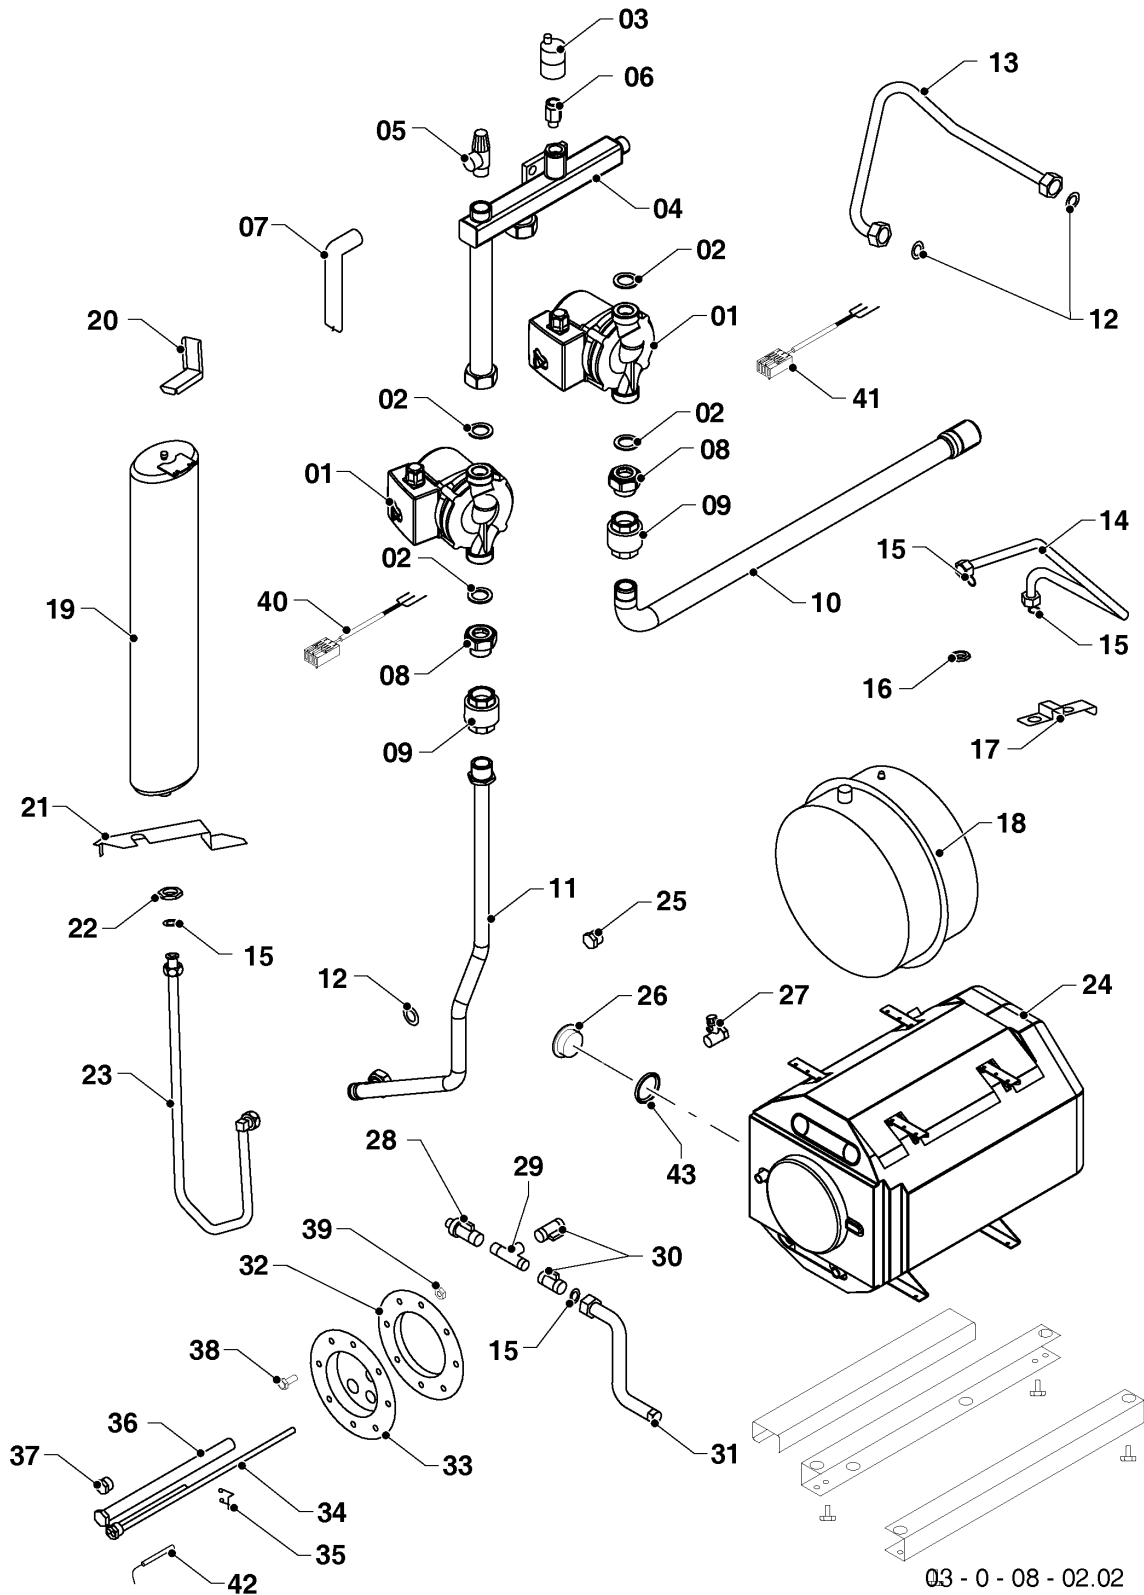

Floor-standing boilers (conventional flue with DHW storage)

40KLZ17 Bear

08 - Hydraulic parts

03 - 0 - 08 - 02.02

Floor-standing boilers (conventional flue with DHW storage)

40KLZ17 Bear

08 - Hydraulic parts

Поз.	Артикульный номер	Описание	Указание, замечание
01	0010030630	Pump, high-efficiency	
01	0010030686	Plug	
01	0010026674	Plug	
01	0020025205	Pump UPS 15-60, 130	available until 2021, then replaced by HE pump
02	0020033463	Sealing ring, klingerit 30x20x2, (x10)	
03	0020027542	Air vent 3/8	
04	0020033981	Collector KLZ v.13	
05	0020027555	Saf. valve 300kPa1/2 - 1/2 MTR	
06	0020033855	Nipple of air vent	
07	0020043169	Tube LRU 23 grey (ELPO)	
08	0020033336	Screwing VE 4302-3/4	
09	0020027545	Non-return flap valve 3/4	
10	0020033977	Tube-output TVV KLZ v.13	
11	0020033980	Tube input VV KLZ v.13	
12	0020027665	Sealing ring 24x15x2, (x10)	
13	0020044681	Tube outlet HW - tank	
14	0020033979	Exp. vessel tube KLZ v. 13	
15	0020033932	Sealing ring, AFM 34 18x10x2, (x10)	
16	0020033835	Nut 1/2 low	
17	0020056460	Holder, expansion vessel KLZ	
18	0020027587	Expansion vessel 10L-1/2	
19	0020056464	Expansion vessel, cpl. (sanitary water)	
20	0020056461	Top bracket, expansion vessel	
21	0020056463	Bottom bracket, expansion vessel 50	
21	0020056462	Bottom bracket, expansion vessel	
22	0020033835	Nut 1/2 low	
23	0020056465	Hose, 1/2 - 1/2	
24	0020044774	Water tank, (exchanger), 90 L