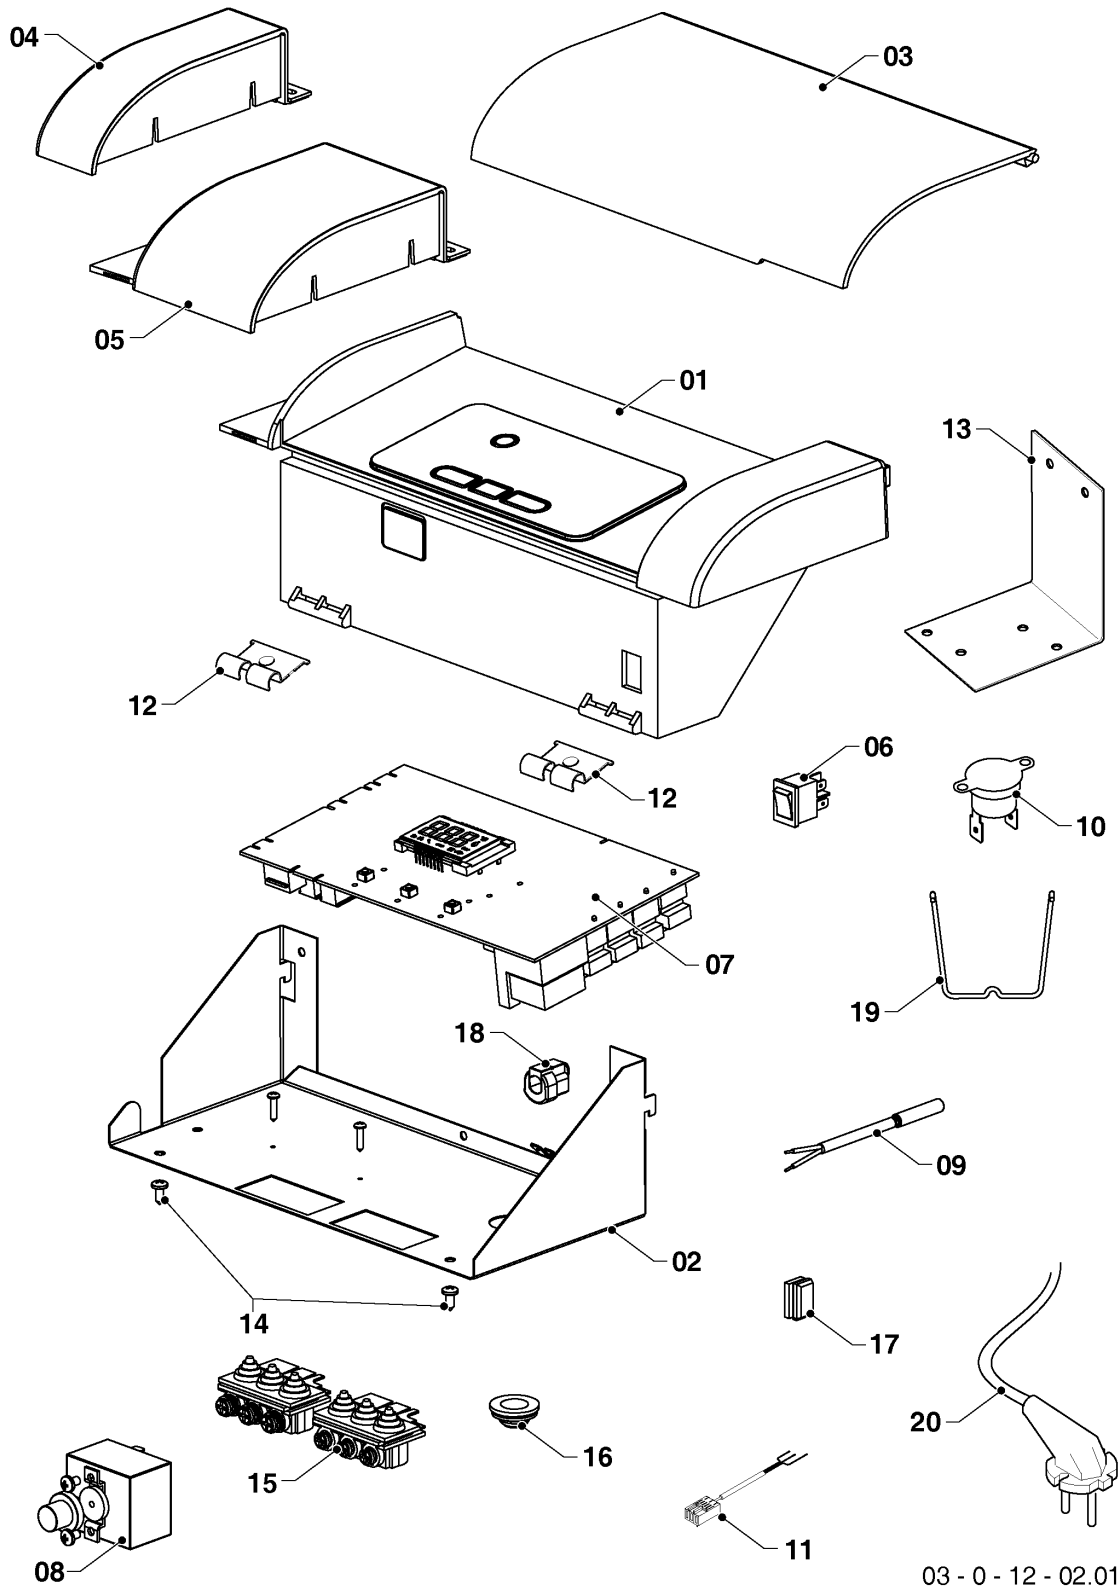

Floor-standing boilers (conventional flue with DHW storage)

40KLZ17 Bear

08 - Hydraulic parts

Поз.	Артикульный номер	Описание	Указание, замечание
25	0020056498	Plug 3/8	
26	0020092838	Plug	
27	0020027589	Safety valve 3/4 ZB-8	
28	0020044776	drain valve	
29	0020034157	T-part outlet	
30	0020034126	Ball valve 3/8 - 1/2	
31	0020034016	Hose arm. 1/2 - 3/8 - 0,3m	
32	0020049393	Seal to flange 90l - SP	
33	0020046737	Counterflange-assembled for 90L tanks SP	
34	0020034073	Pit to boiler 45L (.....)	
35	0020033365	Spring of safety sensor TG	
36	0020048749	Anode TF 26x500 (080150) SP	
37	0020034065	Plug 3/4	
38	0020207114	Screw, flange for 90 L tank (x10)	
39	0020207113	Nuts, flange for 90 L tank (x10)	
40	0020234871	Cable	
41	0020234872	Cable	
42	0020027634	Sensor SO10044	
43	0020033474	Seal 51x41x4 (007172) (x5)	

Floor-standing boilers (conventional flue with DHW storage)

40KLZ17 Bear

12 - Control panel

03-0-12-02.01

Floor-standing boilers (conventional flue with DHW storage)

40KLZ17 Bear

12 - Control panel

Поз.	Артикульный номер	Описание	Указание, замечание
01	0020231999	Control box	
02	0020232000	Cover plate	
03	0020232001	Cover plate	
04	0020232002	Casing	
05	0020232005	Casing	
06	0020033233	Mains On/Off switch	
07	0020260655	PCB, P3 BMU FSB spare	
08	0020137098	Thermostat, emergency IMIT	
09	0020232003	Wiring harness	
10	0020033302	Thermostat bim. revers. 65 C	
11	0020234873	Cable	
12	0020221592	Support	
13	0020033878	Thermostat holder for Li 30,50	
14	0020046933	Screw, (x10)	
15	0020079417	Strain relief, kit	
16	0020044965	Gasket, (x10)	
17	0020175568	Plug, (x5)	
18	0020033838	Plastic cable grommet	
19	0020034937	Clip ELT	
20	0020232004	Cable	