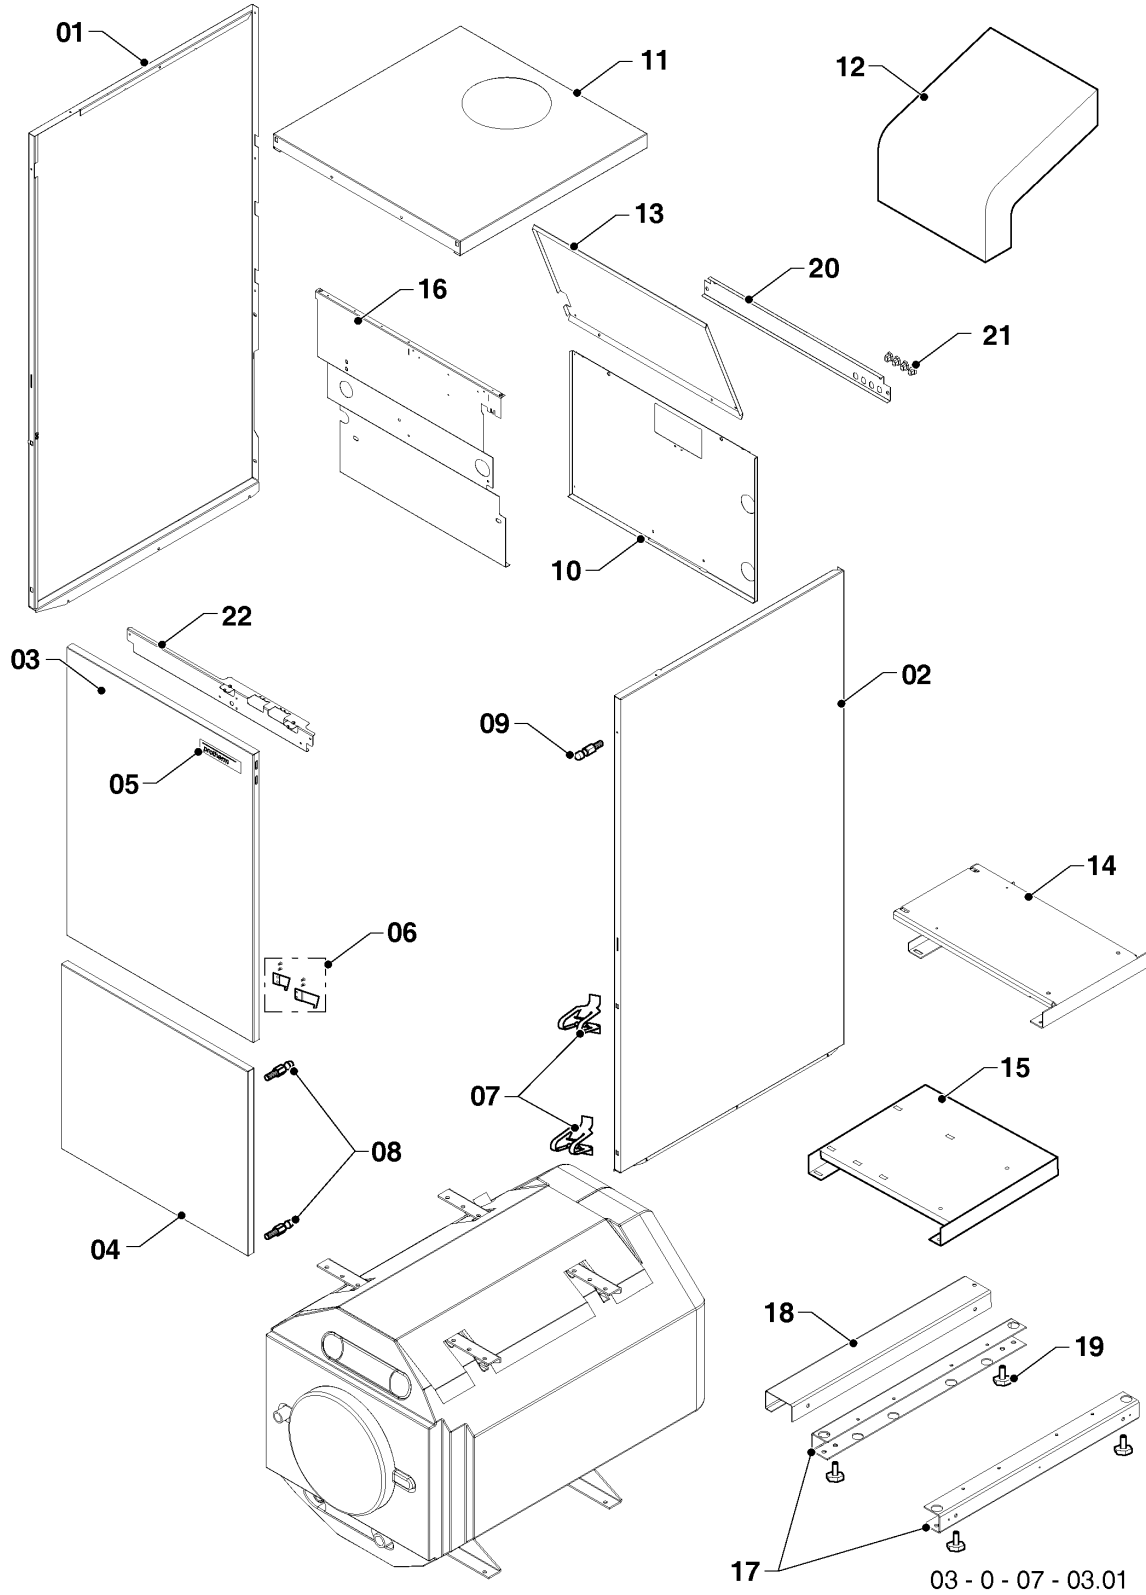

Floor-standing boilers (conventional flue with DHW storage)

40KLZ17 Bear

06 - Heat exchanger

Поз.	Артикульный номер	Описание	Указание, замечание
26	0020033474	Seal 51x41x4 (007172) (x5)	

Floor-standing boilers (conventional flue with DHW storage)

40KLZ17 Bear

07 - Casing parts

Floor-standing boilers (conventional flue with DHW storage)

40KLZ17 Bear

07 - Casing parts

Поз.	Артикульный номер	Описание	Указание, замечание
01	0020056466	Side cover L KLZ, white	
02	0020056467	Side cover R KLZ, white	
03	0020035588	Cover, front 40 KLO SP	40KLZ17 Bear
04	0020056475	Font cover, tank KLZ, white	40KLZ17 Bear
05	0020035103	Label PROTHERM 70	
06	0020033910	Hinges L+R-front cover LI v.13	
07	0020033555	Clamping spring 16 mm	
08	0020033554	Screw - M4	
09	0020034772	Pin	
10	0020056476	Back cover 50KLZ	
10	0020056477	Back cover KLZ	
11	0020056470	Top cover 40KLZ	40KLZ17 Bear
12	0020043520	Insulation of upper cover 40LI	40KLZ17 Bear
13	0020056481	Skew cover KLZ	40KLZ17 Bear
15	0020056486	Molding, grommet 20-40KLZ16	40KLZ17 Bear
16	0020056473	Insulation cover KLZ	40KLZ17 Bear
17	0020056487	Frame KLZ	
19	0020049342	adjustable foot	
20	0020056483	Grommet molding KLZ	40KLZ17 Bear
21	0020033838	Plastic cable grommet	
22	0020231997	Support	40KLZ17 Bear