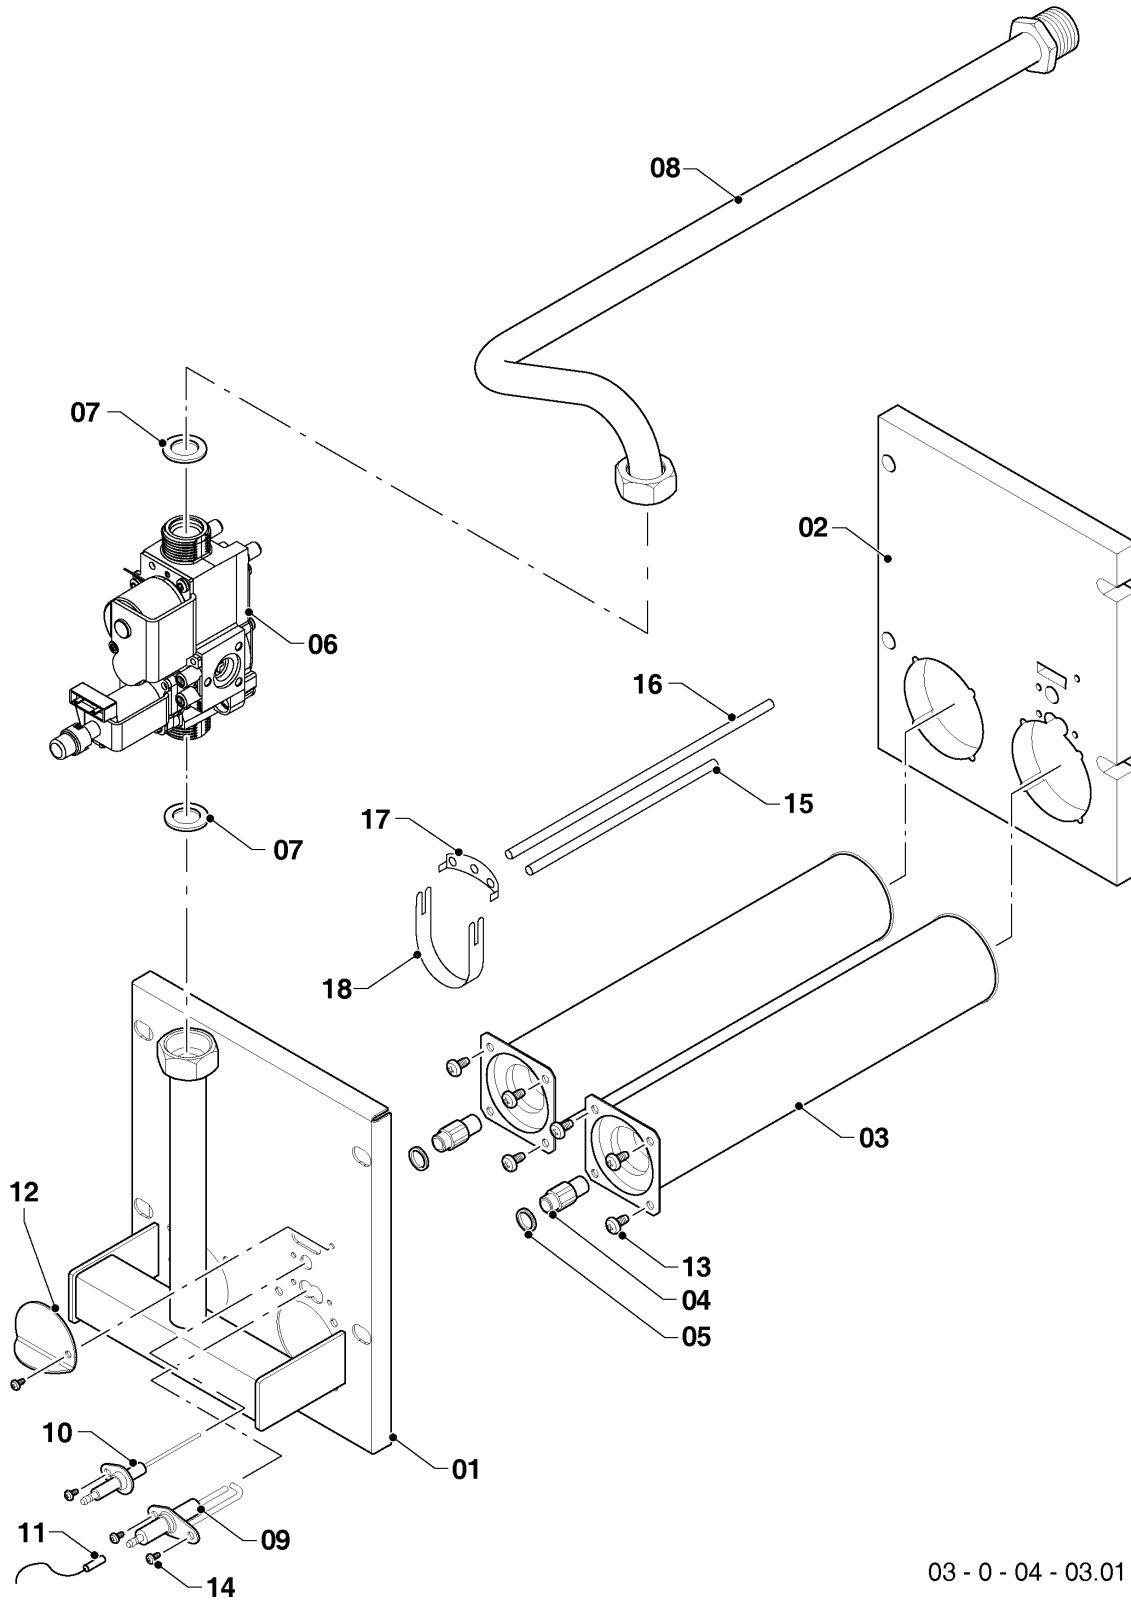

Floor-standing boilers (conventional flue with DHW storage)

40KLZ17 Bear

04 - Burner

03 - 0 - 04 - 03.01

Floor-standing boilers (conventional flue with DHW storage)

40KLZ17 Bear

04 - Burner

Поз.	Артикульный номер	Описание	Указание, замечание
01	0020044026	Burner holder 40KLZ15	40KLZ17 Bear
02	0020033963	Insulation of burner 40KLOK13	40KLZ17 Bear
03	0020034628	Burner - tube 103.2571.00	natural gas
03	0020025292	Burner tube 103.2460.00	LPG
04	0020033277	Injector-burner-tube 2,65mm	natural gas
04	0020027525	Injector-burner-tube PB 1,7mm	LPG
05	0020035252	sealing, 10x13,5x1,5 (x10)	
06	0020228138	Gas valve	
07	0020027665	Sealing ring 24x15x2, (x10)	
08	0020034945	Gas tube 600 v.15	
09	0020027508	Electrode ZE 588	
10	0020027505	Ignition electrode for KLO	
11	0020230836	Cable	40KLZ17 Bear
12	0020034066	Flame cover - II	
13	0020014188	Screw, (x10)	
14	0020046933	Screw, (x10)	
15	0020027612	COOLING ROD 205mm	LPG
16	0020025237	Rod cooling 142.0230.00	LPG
17	0020027526	Rods holder 142.0106.00	LPG
18	0020027527	Rods holder 'U' 142.0223.00	LPG