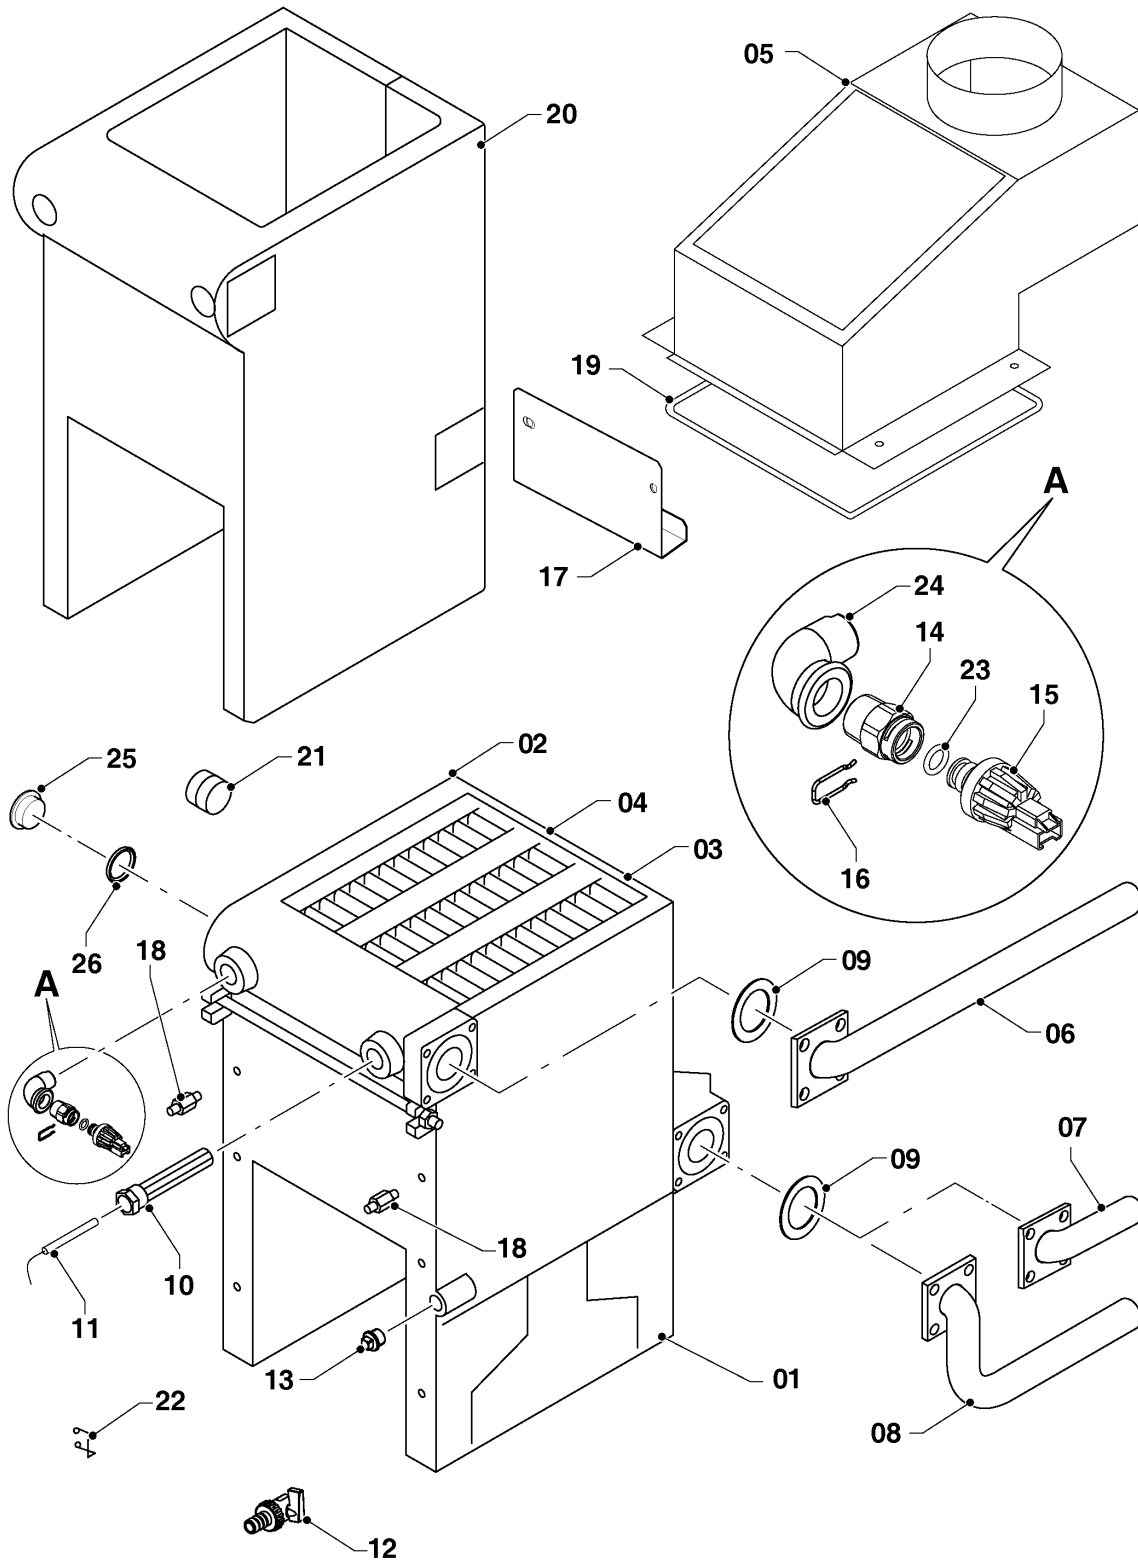

Floor-standing boilers (conventional flue with DHW storage)

40KLZ17 Bear

06 - Heat exchanger

03 - 0 - 06 - 02.03

Floor-standing boilers (conventional flue with DHW storage)

40KLZ17 Bear

06 - Heat exchanger

Поз.	Артикульный номер	Описание	Указание, замечание
01	0020033960	Comb. exch.-water 5 el. BIASI	40KLZ17 Bear
02	0020025265	Boiler element AG - left	
03	0020025266	Boiler element AG - right	
04	0020025267	Boiler element AG - middle	
05	0020230838	Draught diverter	
05	0020033795	Smoke hat 30LI v.13	
05	0020118390	Flue collector, 40TLO	
05	0020118391	Flue collector, 50TLO	
06	0020033907	Tube HHW - LI v.13	not for these appliances
07	0020033908	Tube CHW - LI v.13	not for these appliances
08	0020033976	Tube-input SVV KLZ v.13	
09	0020033476	Seal klingerit 60x40x2 (x5)	
10	0020027557	4 sensor pit	
11	0020232003	Wiring harness	
12	0020044776	drain valve	
13	0020056498	Plug 3/8	
14	0020230839	Nipple	
15	0020079644	Sensor	
16	0020047019	Clip, (x10)	
17	0020033797	Thermal reflector 20 LI v.13	
17	0020033798	Thermal reflector 30 LI v.13	
17	0020033922	Thermal reflektor 40 Li v.13	
17	0020033927	Therm. reflector 50 LI v.13	
18	0020033830	Limit screw	
19	0020033481	Packing cord - 15x2	
20	0020049362	Insulation, exchanger 20	
20	0020049363	Insulation, exchanger 30	
20	0020049359	Insulation, exchanger 40	
20	0020049361	Insulation, exchanger 50	
21	0020027559	C.-i. elements connect. BIASI	
22	0020033366	Sensor spring - to pit 3/4	
23	0020034114	O-Ring, 14x9,5x2,5, (x10)	
24	0020268337	Elbow	40KLZ17 Bear
25	0020092838	Plug