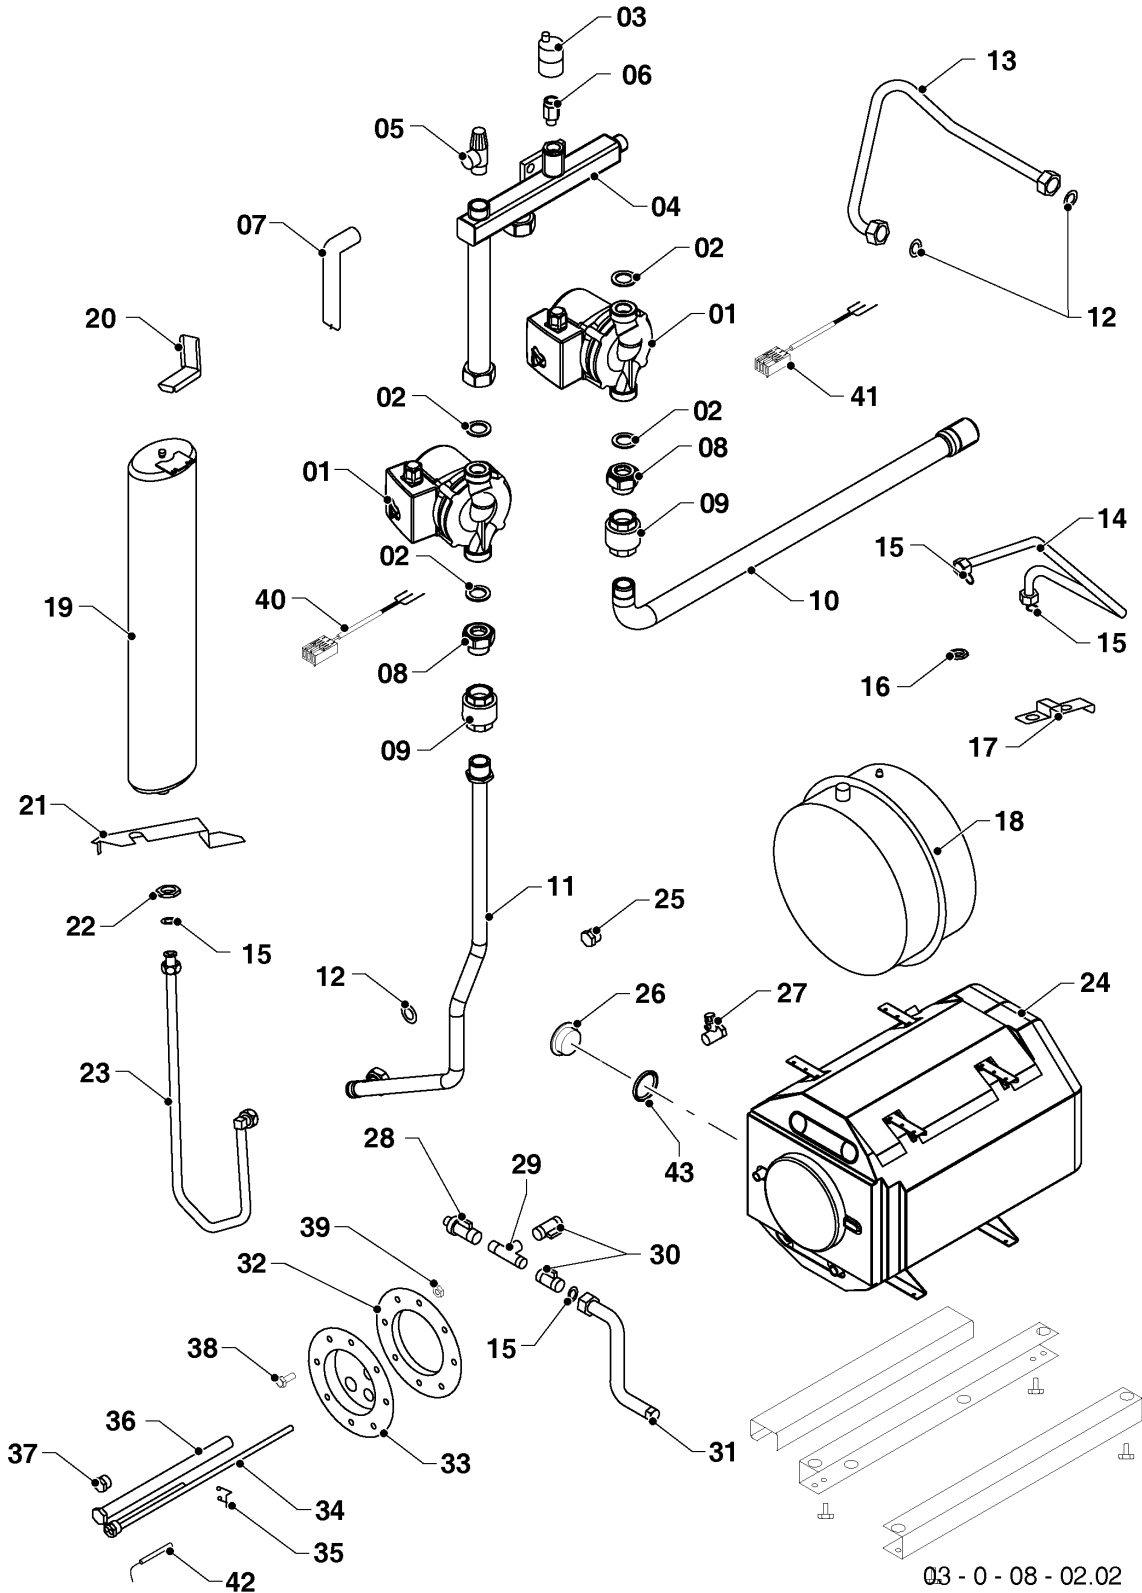

Floor-standing boilers (conventional flue with DHW storage)

30KLZ17 Bear

08 - Hydraulic parts

03 - 0 - 08 - 02.02

Floor-standing boilers (conventional flue with DHW storage)

30KLZ17 Bear

08 - Hydraulic parts

Поз.	Артикульный номер	Описание	Указание, замечание
01	0010030630	Pump, high-efficiency	
01	0010030686	Plug	
01	0010026674	Plug	
01	0020025205	Pump UPS 15-60, 130	available until 2021, then replaced by HE pump
02	0020033463	Sealing ring, klingerit 30x20x2, (x10)	
03	0020027542	Air vent 3/8	
04	0020033981	Collector KLZ v.13	
05	0020027555	Saf. valve 300kPa1/2 - 1/2 MTR	
06	0020033855	Nipple of air vent	
07	0020043169	Tube LRU 23 grey (ELPO)	
08	0020033336	Screwing VE 4302-3/4	
09	0020027545	Non-return flap valve 3/4	
10	0020033977	Tube-output TVV KLZ v.13	
11	0020033980	Tube input VV KLZ v.13	
12	0020027665	Sealing ring 24x15x2, (x10)	
13	0020044681	Tube outlet HW - tank	
14	0020033979	Exp. vessel tube KLZ v. 13	
15	0020033932	Sealing ring, AFM 34 18x10x2, (x10)	
16	0020033835	Nut 1/2 low	
17	0020056460	Holder, expansion vessel KLZ	
18	0020027587	Expansion vessel 10L-1/2	
19	0020056464	Expansion vessel, cpl. (sanitary water)	
20	0020056461	Top bracket, expansion vessel	
21	0020056463	Bottom bracket, expansion vessel 50	
21	0020056462	Bottom bracket, expansion vessel	
22	0020033835	Nut 1/2 low	
23	0020056465	Hose, 1/2 - 1/2	
24	0020044774	Water tank, (exchanger), 90 L