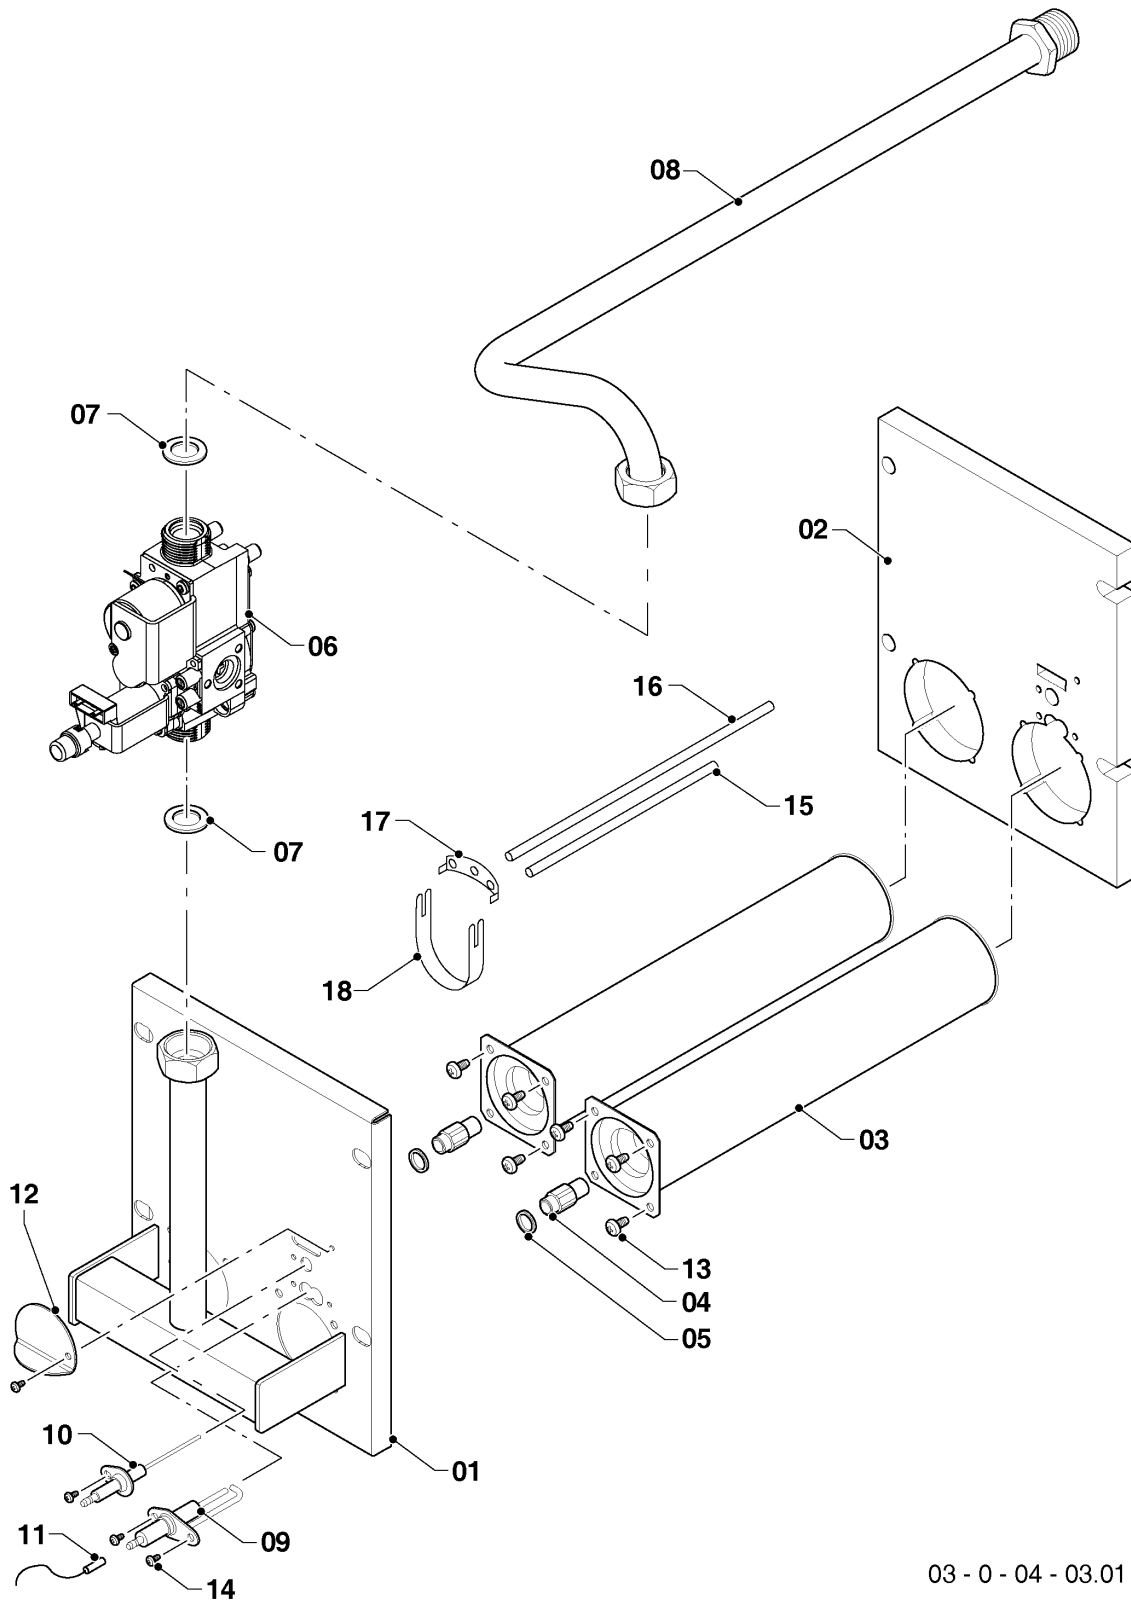

Floor-standing boilers (conventional flue with DHW storage)

30KLZ17 Bear
04 - Burner

03 - 0 - 04 - 03.01

Floor-standing boilers (conventional flue with DHW storage)

30KLZ17 Bear

04 - Burner

Поз.	Артикульный номер	Описание	Указание, замечание
01	0020034956	Burner holder 30KLZ15	30KLZ17 Bear
02	0020034019	Burner insulation LI 30	30KLZ17 Bear
03	0020034628	Burner - tube 103.2571.00	natural gas
03	0020025292	Burner tube 103.2460.00	LPG
04	0020033277	Injector-burner-tube 2,65mm	natural gas
04	0020027525	Injector-burner-tube PB 1,7mm	LPG
05	0020035252	sealing, 10x13,5x1,5 (x10)	
06	0020228138	Gas valve	
07	0020027665	Sealing ring 24x15x2, (x10)	
08	0020034945	Gas tube 600 v.15	
09	0020027508	Electrode ZE 588	
10	0020027505	Ignition electrode for KLO	
11	0020230837	Cable	30KLZ17 Bear
12	0020034066	Flame cover - II	
13	0020014188	Screw, (x10)	
14	0020046933	Screw, (x10)	
15	0020027612	COOLING ROD 205mm	LPG
16	0020025237	Rod cooling 142.0230.00	LPG
17	0020027526	Rods holder 142.0106.00	LPG
18	0020027527	Rods holder 'U' 142.0223.00	LPG