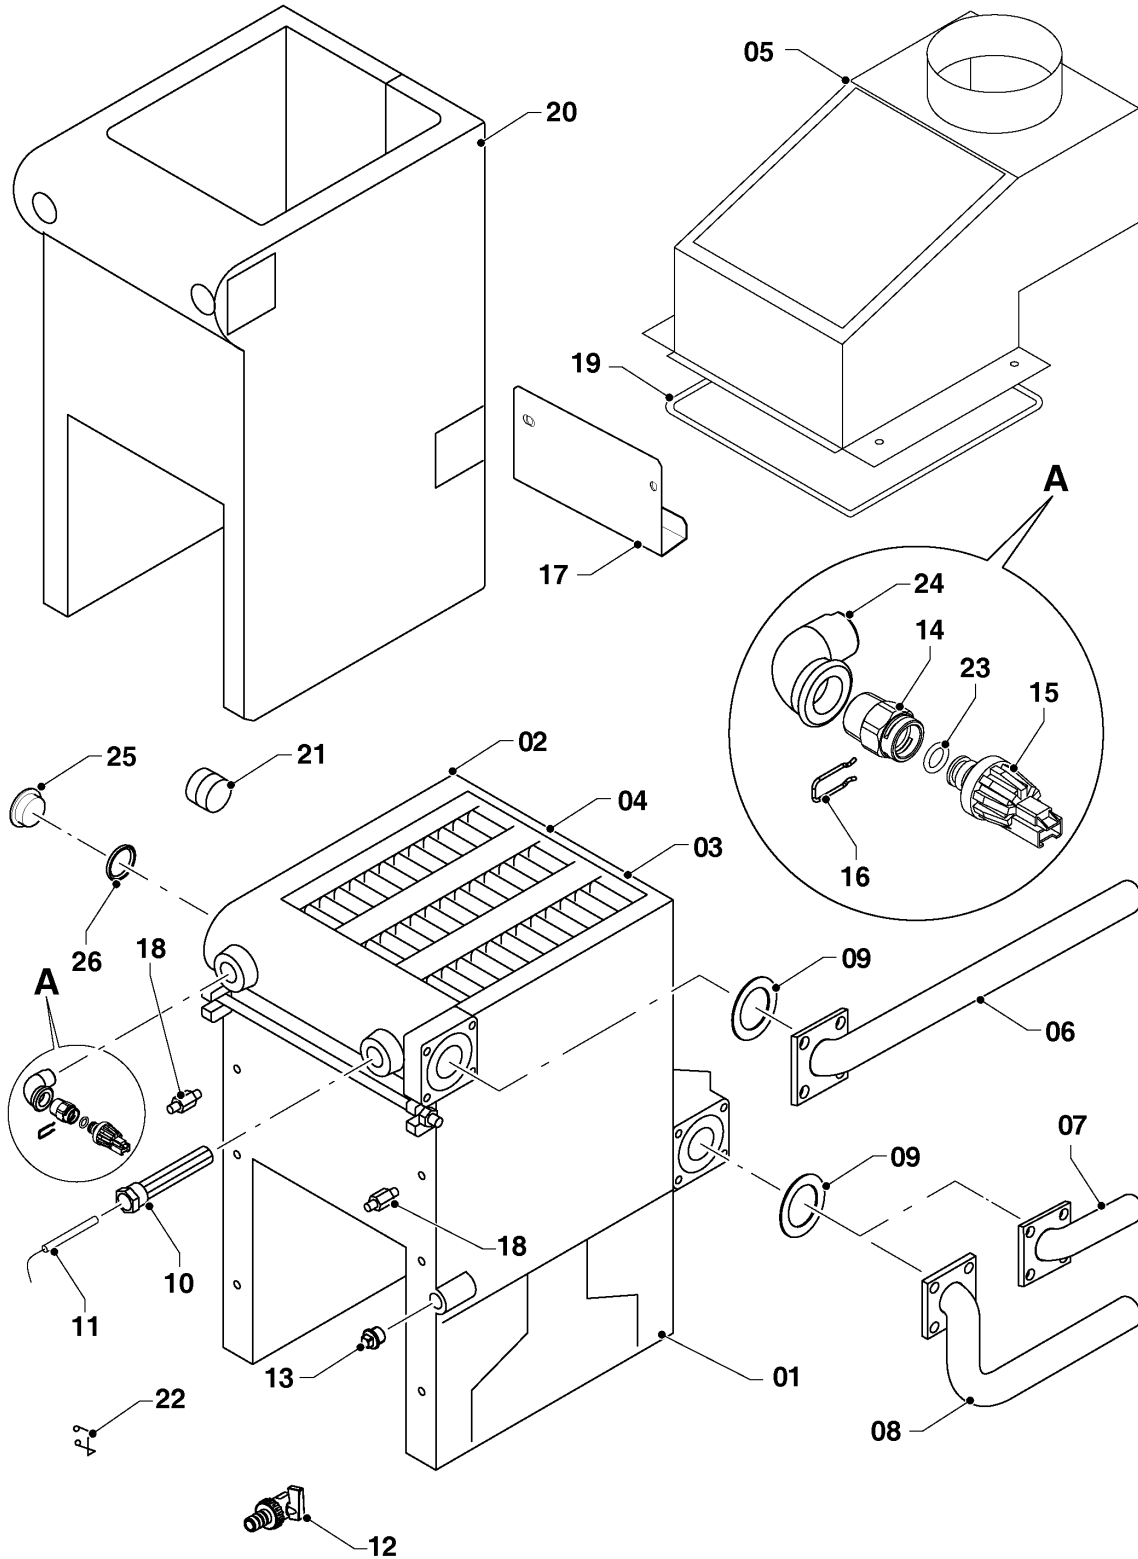

Floor-standing boilers (conventional flue with DHW storage)

30KLZ17 Bear

06 - Heat exchanger

03 - 0 - 06 - 02.03

Floor-standing boilers (conventional flue with DHW storage)

30KLZ17 Bear

06 - Heat exchanger

Поз.	Артикульный номер	Описание	Указание, замечание
01	0020034632	Exch. comb.-water -4el.BIASI	30KLZ17 Bear
02	0020025265	Boiler element AG - left	
03	0020025266	Boiler element AG - right	
04	0020025267	Boiler element AG - middle	
05	0020230838	Draught diverter	
05	0020033795	Smoke hat 30LI v.13	
05	0020118390	Flue collector, 40TLO	
05	0020118391	Flue collector, 50TLO	
06	0020033907	Tube HHW - LI v.13	not for these appliances
07	0020033908	Tube CHW - LI v.13	not for these appliances
08	0020033976	Tube-input SVV KLZ v.13	
09	0020033476	Seal klingerit 60x40x2 (x5)	
10	0020027557	4 sensor pit	
11	0020232003	Wiring harness	
12	0020044776	drain valve	
13	0020056498	Plug 3/8	
14	0020230839	Nipple	
15	0020079644	Sensor	
16	0020047019	Clip, (x10)	
17	0020033797	Thermal reflector 20 LI v.13	
17	0020033798	Thermal reflector 30 LI v.13	
17	0020033922	Thermal reflektor 40 Li v.13	
17	0020033927	Therm. reflector 50 LI v.13	
18	0020033830	Limit screw	
19	0020033481	Packing cord - 15x2	
20	0020049362	Insulation, exchanger 20	
20	0020049363	Insulation, exchanger 30	
20	0020049359	Insulation, exchanger 40	
20	0020049361	Insulation, exchanger 50	
21	0020027559	C.-i. elements connect. BIASI	
22	0020033366	Sensor spring - to pit 3/4	
23	0020034114	O-Ring, 14x9,5x2,5, (x10)	
24	-	-	30KLZ17 Bear, not for these appliances