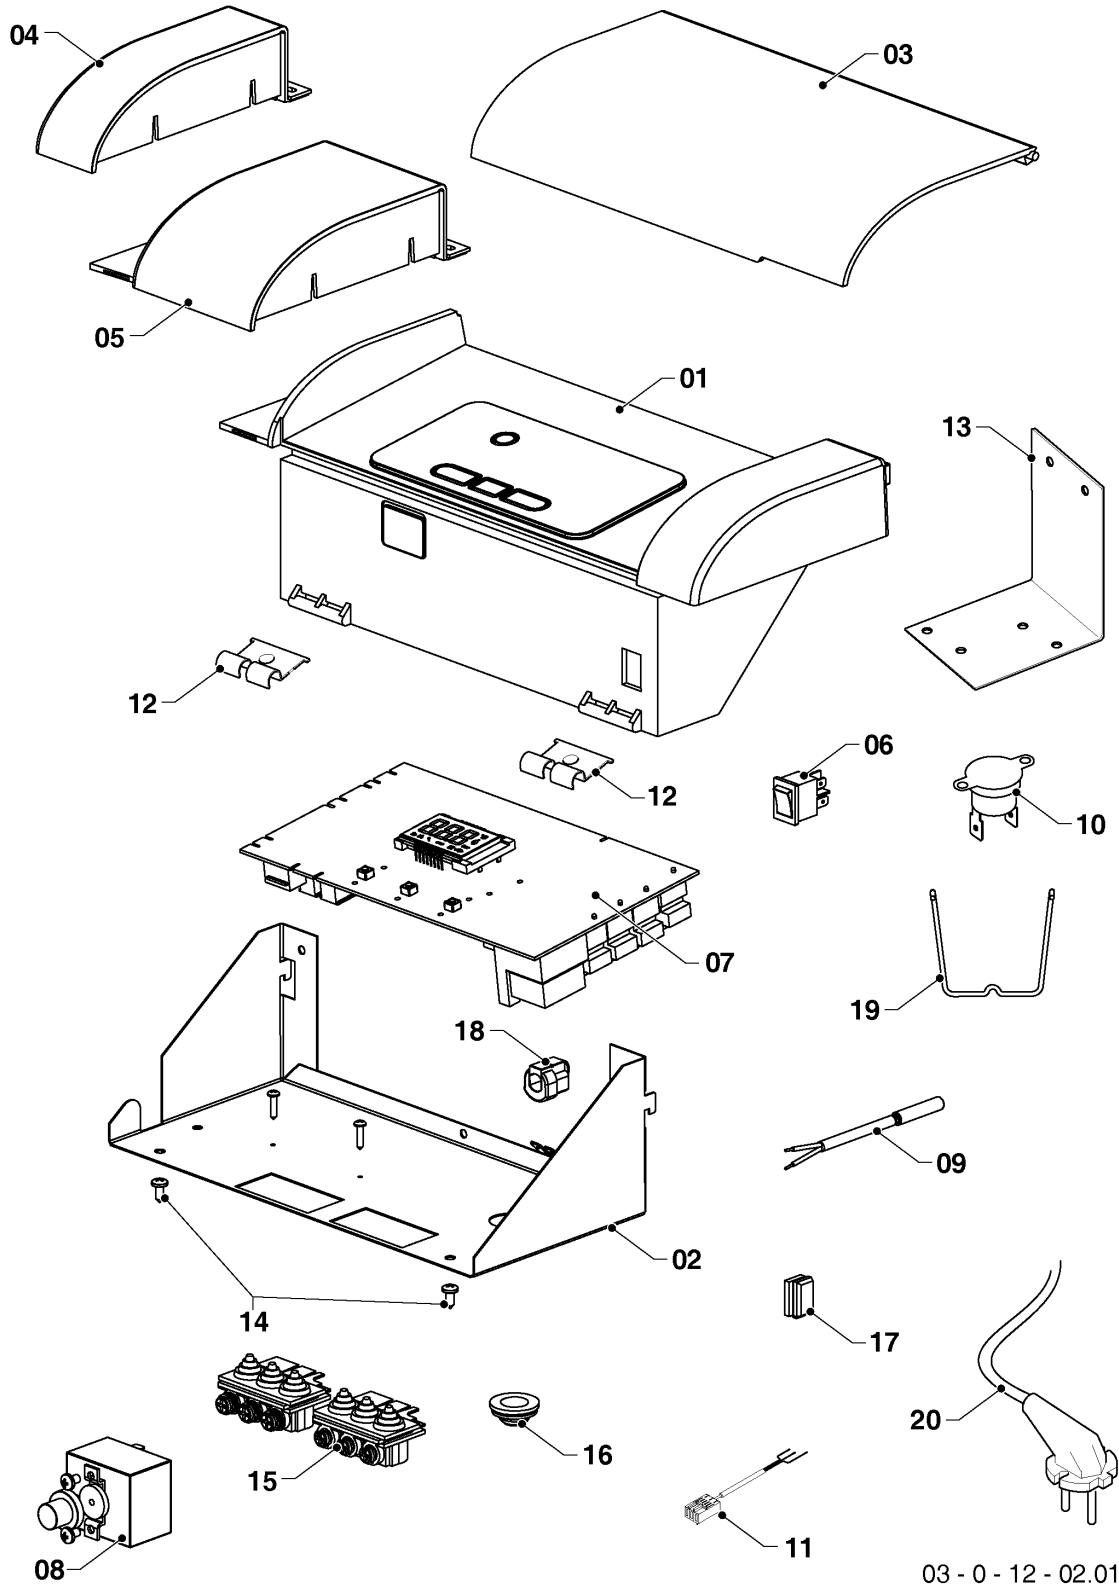

Floor-standing boilers (conventional flue with DHW storage)

30KLZ17 Bear

08 - Hydraulic parts

Поз.	Артикульный номер	Описание	Указание, замечание
25	0020056498	Plug 3/8	
26	0020092838	Plug	
27	0020027589	Safety valve 3/4 ZB-8	
28	0020044776	drain valve	
29	0020034157	T-part outlet	
30	0020034126	Ball valve 3/8 - 1/2	
31	0020034016	Hose arm. 1/2 - 3/8 - 0,3m	
32	0020049393	Seal to flange 90l - SP	
33	0020046737	Counterflange-assembled for 90L tanks SP	
34	0020034073	Pit to boiler 45L (.....)	
35	0020033365	Spring of safety sensor TG	
36	0020048749	Anode TF 26x500 (080150) SP	
37	0020034065	Plug 3/4	
38	0020207114	Screw, flange for 90 L tank (x10)	
39	0020207113	Nuts, flange for 90 L tank (x10)	
40	0020234871	Cable	
41	0020234872	Cable	
42	0020027634	Sensor SO10044	
43	0020033474	Seal 51x41x4 (007172) (x5)	

Floor-standing boilers (conventional flue with DHW storage)

30KLZ17 Bear

12 - Control panel

03-0-12-02.01

Floor-standing boilers (conventional flue with DHW storage)

30KLZ17 Bear

12 - Control panel

Поз.	Артикульный номер	Описание	Указание, замечание
01	0020231999	Control box	
02	0020232000	Cover plate	
03	0020232001	Cover plate	
04	0020232002	Casing	
05	0020232005	Casing	
06	0020033233	Mains On/Off switch	
07	0020260655	PCB, P3 BMU FSB spare	
08	0020137098	Thermostat, emergency IMIT	
09	0020232003	Wiring harness	
10	0020033302	Thermostat bim. revers. 65 C	
11	0020234873	Cable	
12	0020221592	Support	
13	0020033878	Thermostat holder for Li 30,50	
14	0020046933	Screw, (x10)	
15	0020079417	Strain relief, kit	
16	0020044965	Gasket, (x10)	
17	0020175568	Plug, (x5)	
18	0020033838	Plastic cable grommet	
19	0020034937	Clip ELT	
20	0020232004	Cable	