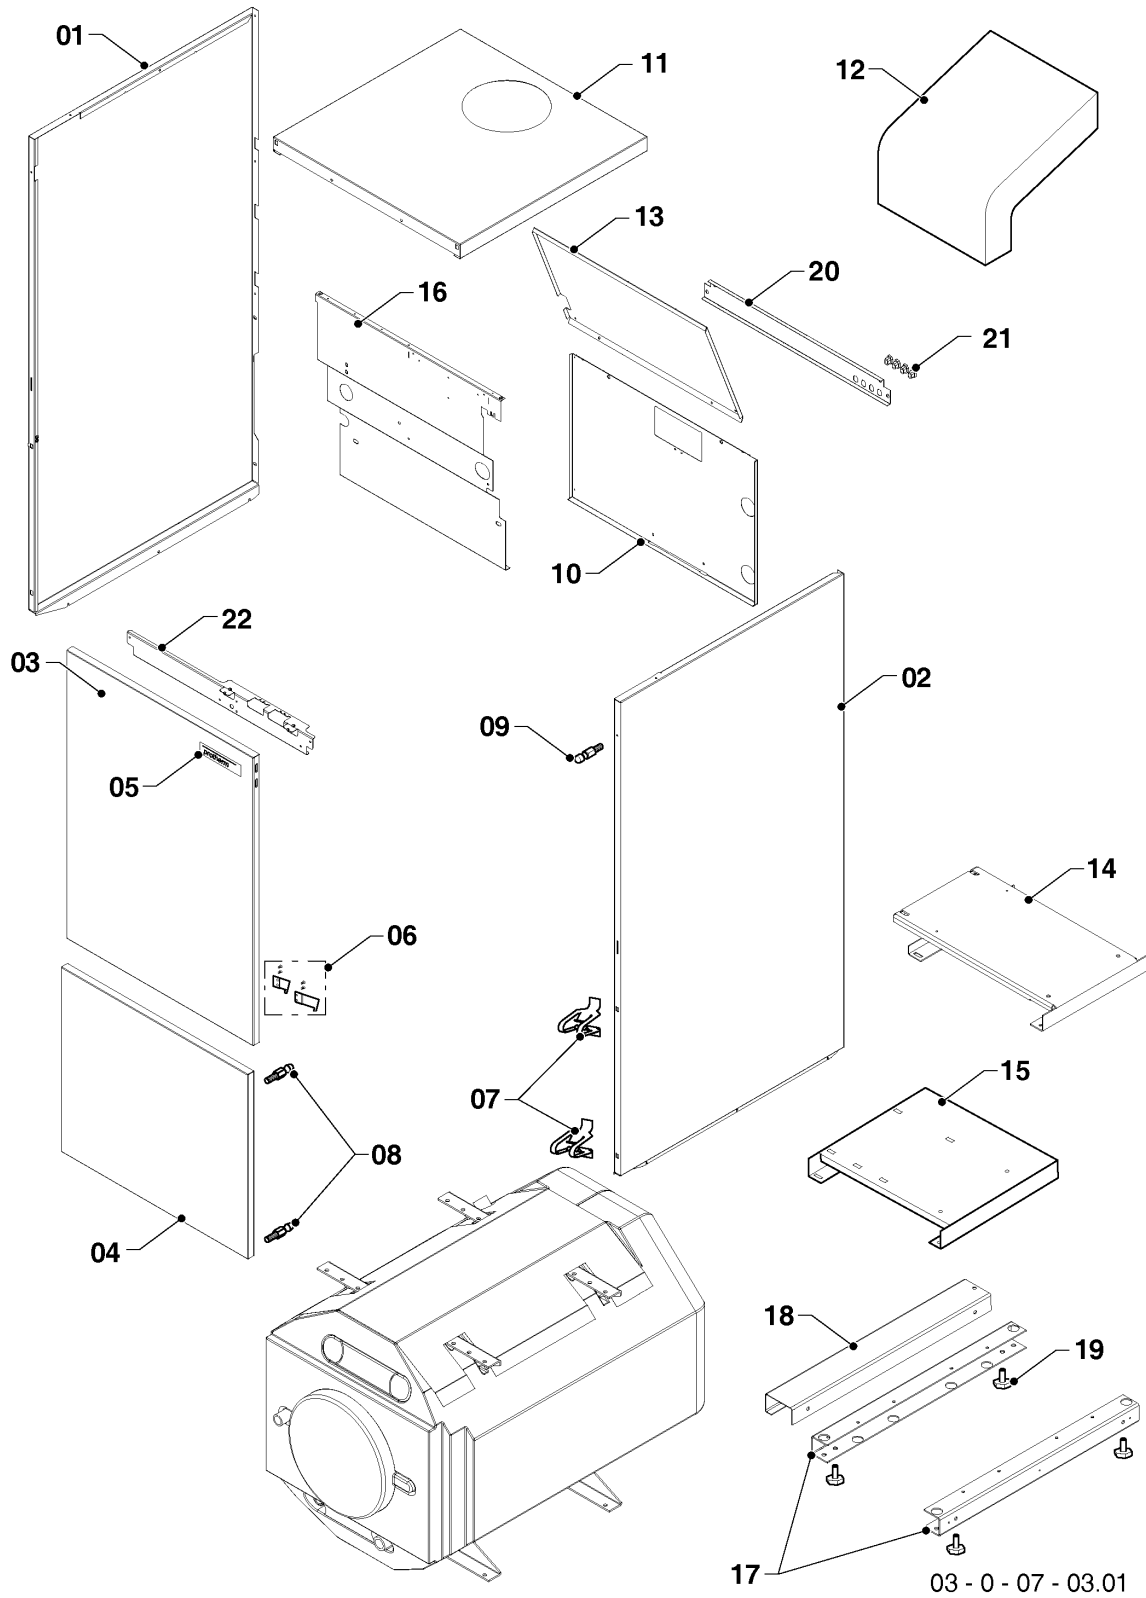

Floor-standing boilers (conventional flue with DHW storage)

30KLZ17 Bear

06 - Heat exchanger

Поз.	Артикульный номер	Описание	Указание, замечание
25	0020092838	Plug	
26	0020033474	Seal 51x41x4 (007172) (x5)	

Floor-standing boilers (conventional flue with DHW storage)

30KLZ17 Bear

07 - Casing parts

Floor-standing boilers (conventional flue with DHW storage)

30KLZ17 Bear

07 - Casing parts

Поз.	Артикульный номер	Описание	Указание, замечание
01	0020056466	Side cover L KLZ, white	
02	0020056467	Side cover R KLZ, white	
03	0020035588	Cover, front 40 KLO SP	30KLZ17 Bear
04	0020056475	Font cover, tank KLZ, white	30KLZ17 Bear
05	0020035103	Label PROTHERM 70	
06	0020033910	Hinges L+R-front cover LI v.13	
07	0020033555	Clamping spring 16 mm	
08	0020033554	Screw - M4	
09	0020034772	Pin	
10	0020056476	Back cover 50KLZ	
10	0020056477	Back cover KLZ	
11	0020056469	Top cover 30KLZ	30KLZ17 Bear
12	0020033868	Insulation of upper cover 30LI	30KLZ17 Bear
13	0020056481	Skew cover KLZ	30KLZ17 Bear
15	0020056486	Molding, grommet 20-40KLZ16	30KLZ17 Bear
16	0020056473	Insulation cover KLZ	30KLZ17 Bear
17	0020056487	Frame KLZ	
19	0020049342	adjustable foot	
20	0020056483	Grommet molding KLZ	30KLZ17 Bear
21	0020033838	Plastic cable grommet	
22	0020231997	Support	30KLZ17 Bear