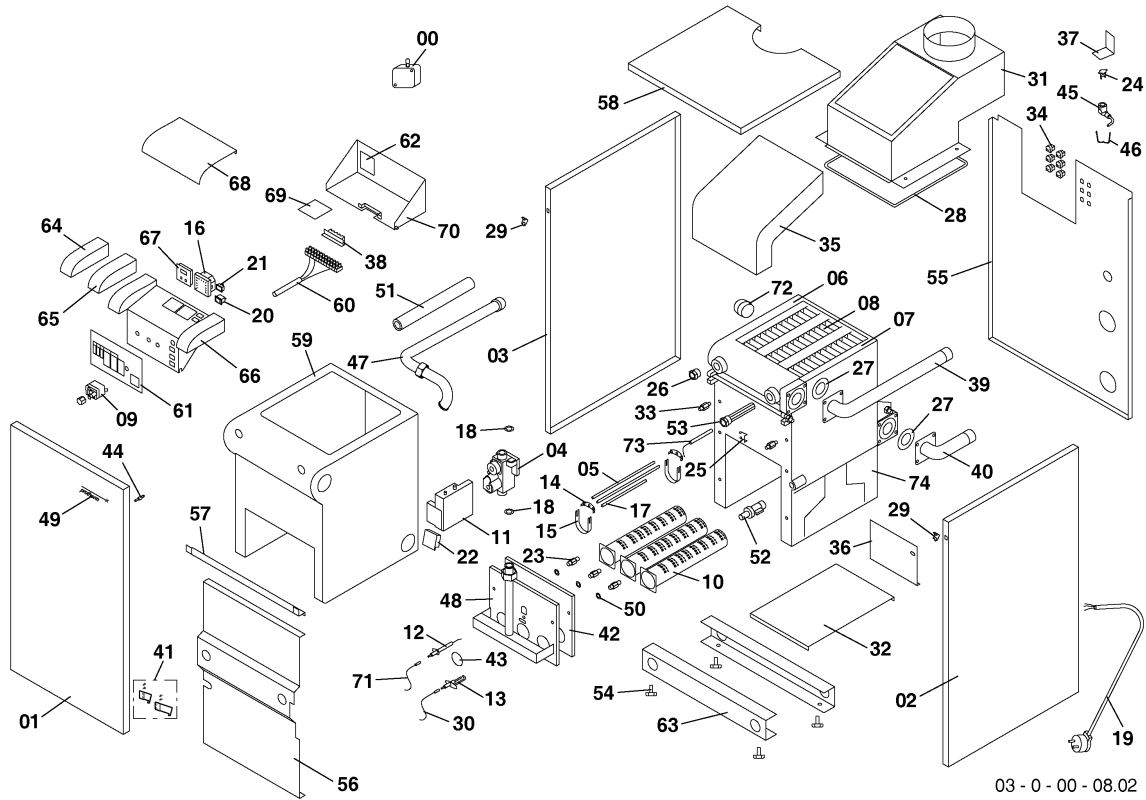

Floor-standing boilers (conventional flue system)

30KLOM16 Bear

00 - General view

Floor-standing boilers (conventional flue system)

30KLOM16 Bear

00 - General view

Поз.	Артикульный номер	Описание	Указание, замечание
00	0020034022	Temp. sensor S010075 outside	not part of the boiler
01	0020035587	Cover, front 30 KLO SP	30KLOM16 Bear
02	0020035591	Cover, side P KLO SP	
03	0020035592	Cover, side L KLO SP	
04	0020023220	Gas valve	
05	0020025237	Rod cooling 142.0230.00	
06	0020025265	Boiler element AG - left	
07	0020025266	Boiler element AG - right	
08	0020025267	Boiler element AG - middle	
09	0020137098	Thermostat, emergency IMIT	
09	0020025286	Safety switch	since 11/2010 replaced by 0020137098
10	0020034628	Burner - tube 103.2571.00	natural gas
10	0020025292	Burner tube 103.2460.00	LPG
11	0020025301	Flame supervis.device AM3058-chimney	
12	0020027505	Ignition electrode for KLO	
13	0020027508	Electrode ZE 588	
14	0020027526	Rods holder 142.0106.00	
15	0020027527	Rods holder 'U' 142.0223.00	
16	0020027570	Manometer without logo - white	
17	0020027612	COOLING ROD 205mm	
18	0020027665	Sealing ring 24x15x2, (x10)	
19	0020033175	Cable 2+1 gangue (flexo)	
20	0020033233	Mains On/Off switch	
21	0020033236	Reset switch - 1 pole	
22	0020033253	Cover of flame control	
23	0020033277	Injector-burner-tube 2,65mm	natural gas
23	0020027525	Injector-burner-tube PB 1,7mm	LPG
24	0020033302	Thermostat bim. revers. 65 C	
25	0020033366	Sensor spring - to pit 3/4	
26	0020033439	Valve back check 1/2 12mmdr	