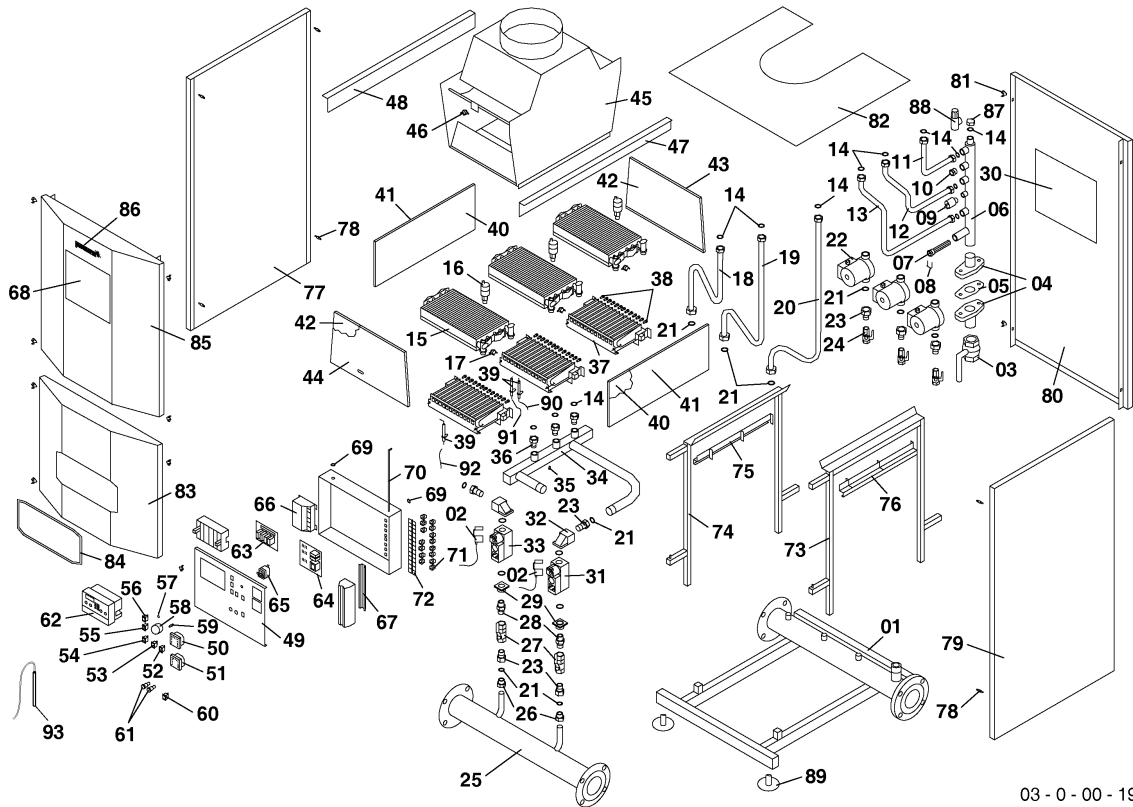

Floor standing cascade boilers

120SO011

00 - General view

03 - 0 - 00 - 19

Floor standing cascade boilers

120SOO11

00 - General view

Поз.	Артикульный номер	Описание	Указание, замечание
01	0020043419	Base-bearing frame 120 SOR,SOO	Этот артикул более не доступен.
02	0020033319	Con.-compound 45-900-429-026	
03	0020043211	Ball valve 6/4	
04	0020033486	Flange 6/4 - 318 oval	
05	0020033478	Seal klingerit 70x50x3 (x5)	
06	0020043565	Inlet distribution DHW 120	
07	0020027662	3 sensor pit	
08	0020033365	Spring of safety sensor TG	
09	0020027571	Pressure sensor	
10	0020033440	Valve back check TG 1/4	
11	0020033811	Distrib.pipe HW 120SOR,SOO-I	
12	0020033812	Distrib.pipe HW 120SOR,SOO-II	
13	0020033813	Distrib.pipe HW 120SOR,SOO-III	
14	0020027665	Sealing ring 24x15x2, (x10)	
15	0020025257	Heat exchanger - heating 35kW	
16	0020027542	Air vent 3/8	
17	0020027575	Thermostat bim.non-revers.	
18	0020033821	Exchanger tube -I- 120 SOR,SOO	
19	0020033822	Exchanger tube -II-120 SOR,SOO	
20	0020033823	Exchanger tube -III-120SOR,SOO	
21	0020033463	Sealing ring, klingerit 30x20x2, (x10)	
22	0010030630	Pump, high-efficiency	
22	0010030686	Plug	
22	0010026674	Plug	
22	0020025205	Pump UPS 15-60, 130	available until 2021, then replaced by HE pump
23	0020033336	Screwing VE 4302-3/4	