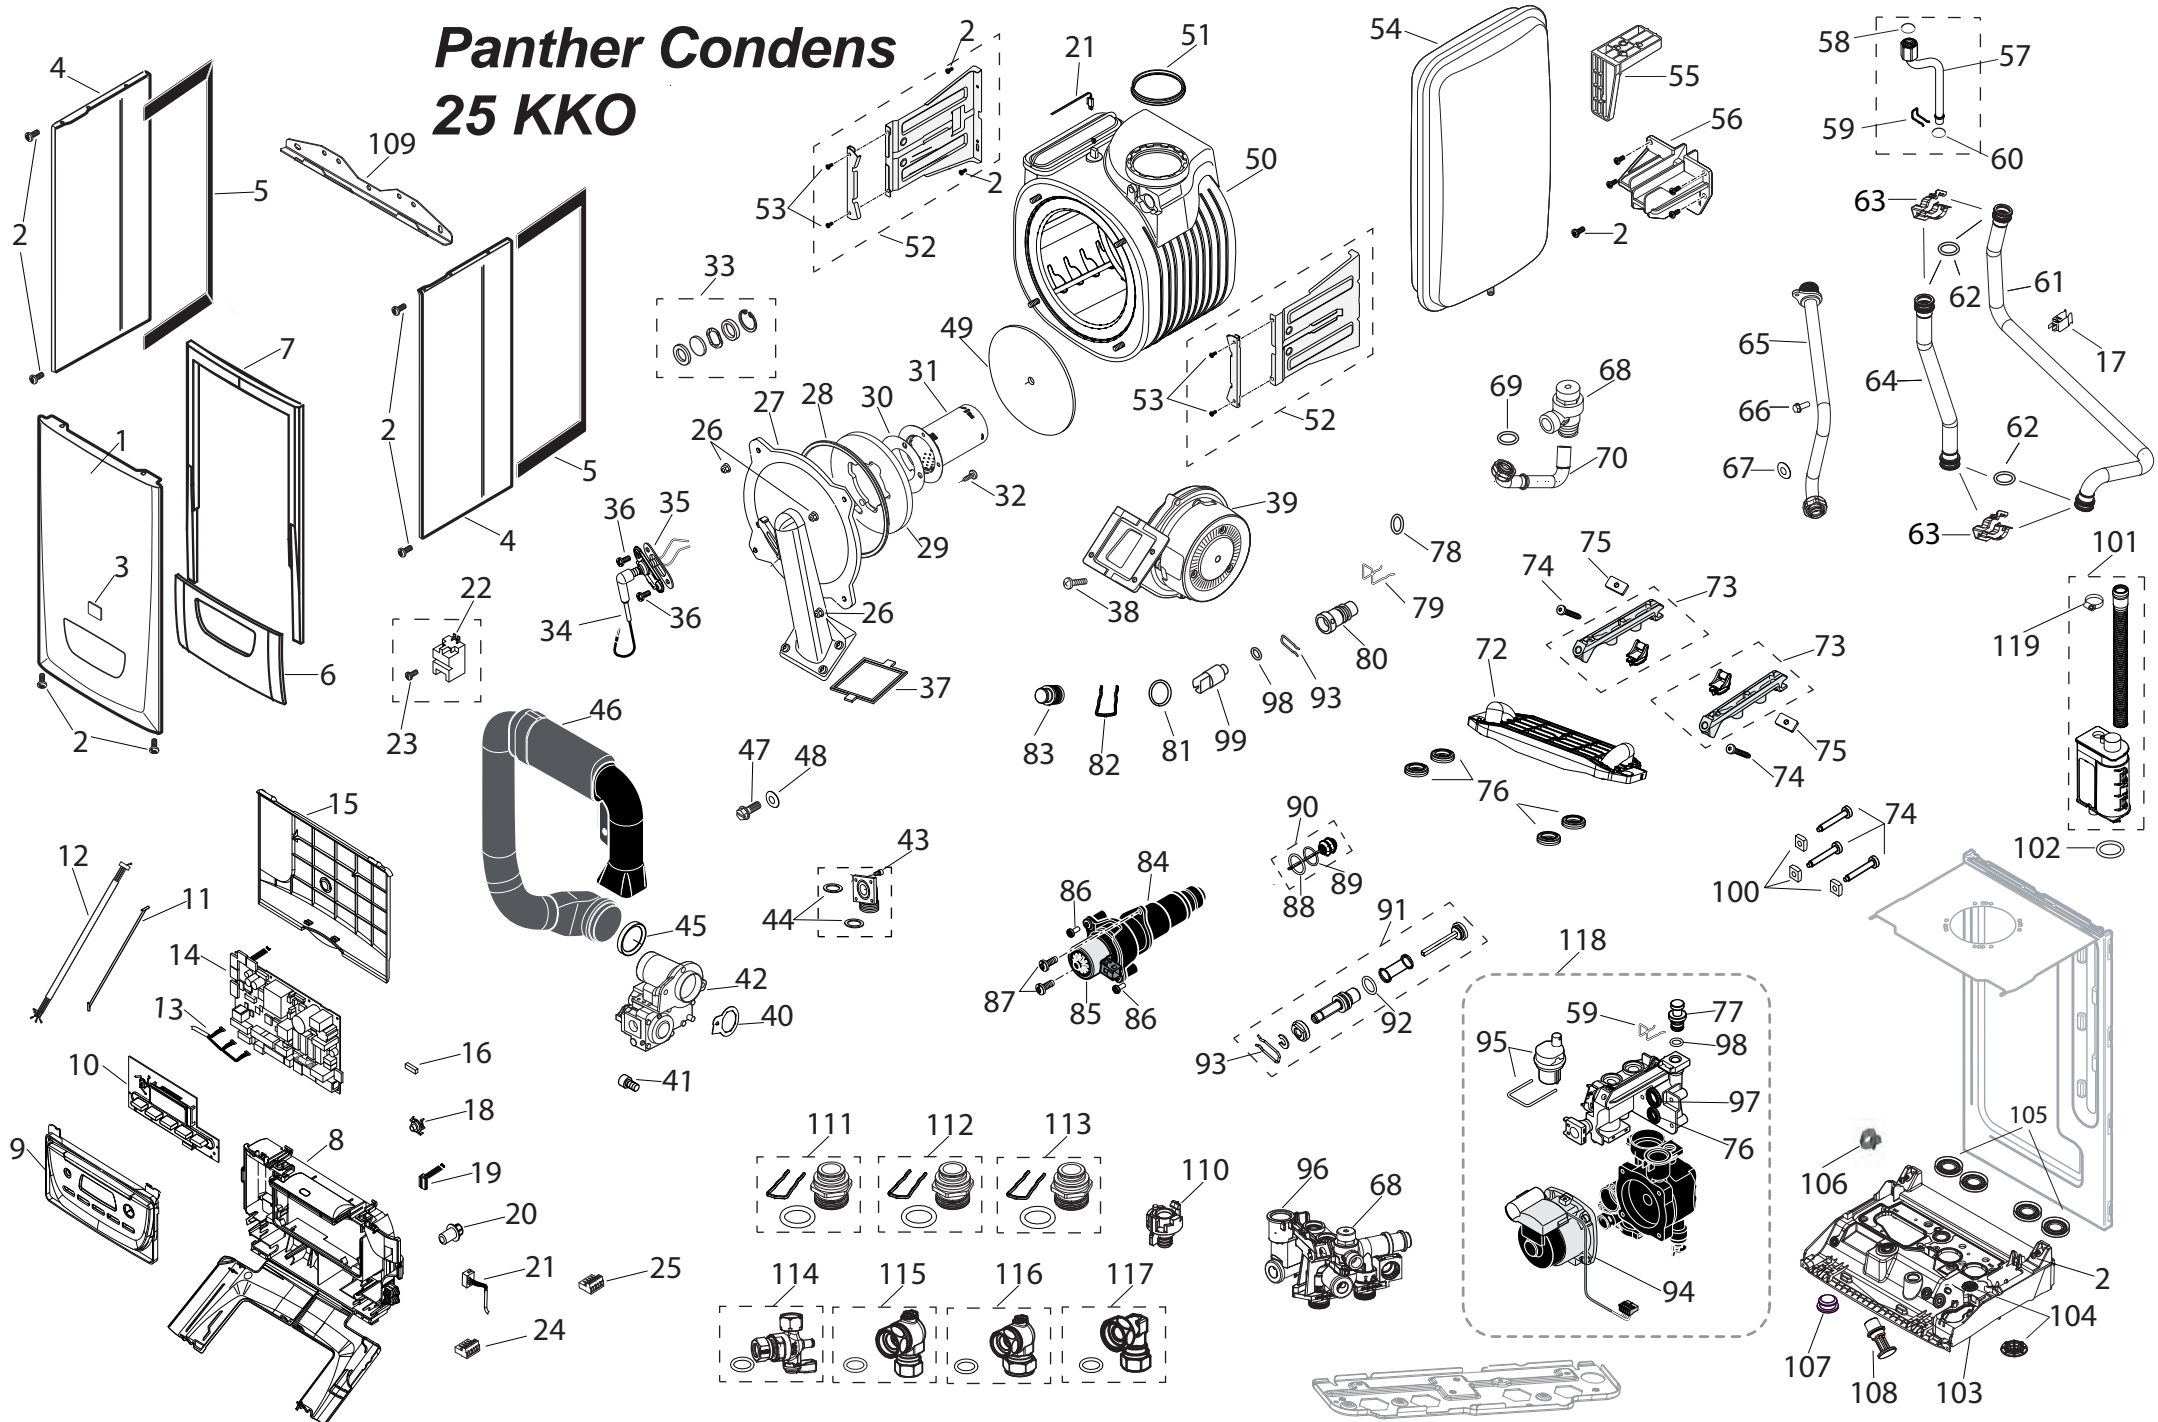

Panther Condens 25 KKO

25 KKO