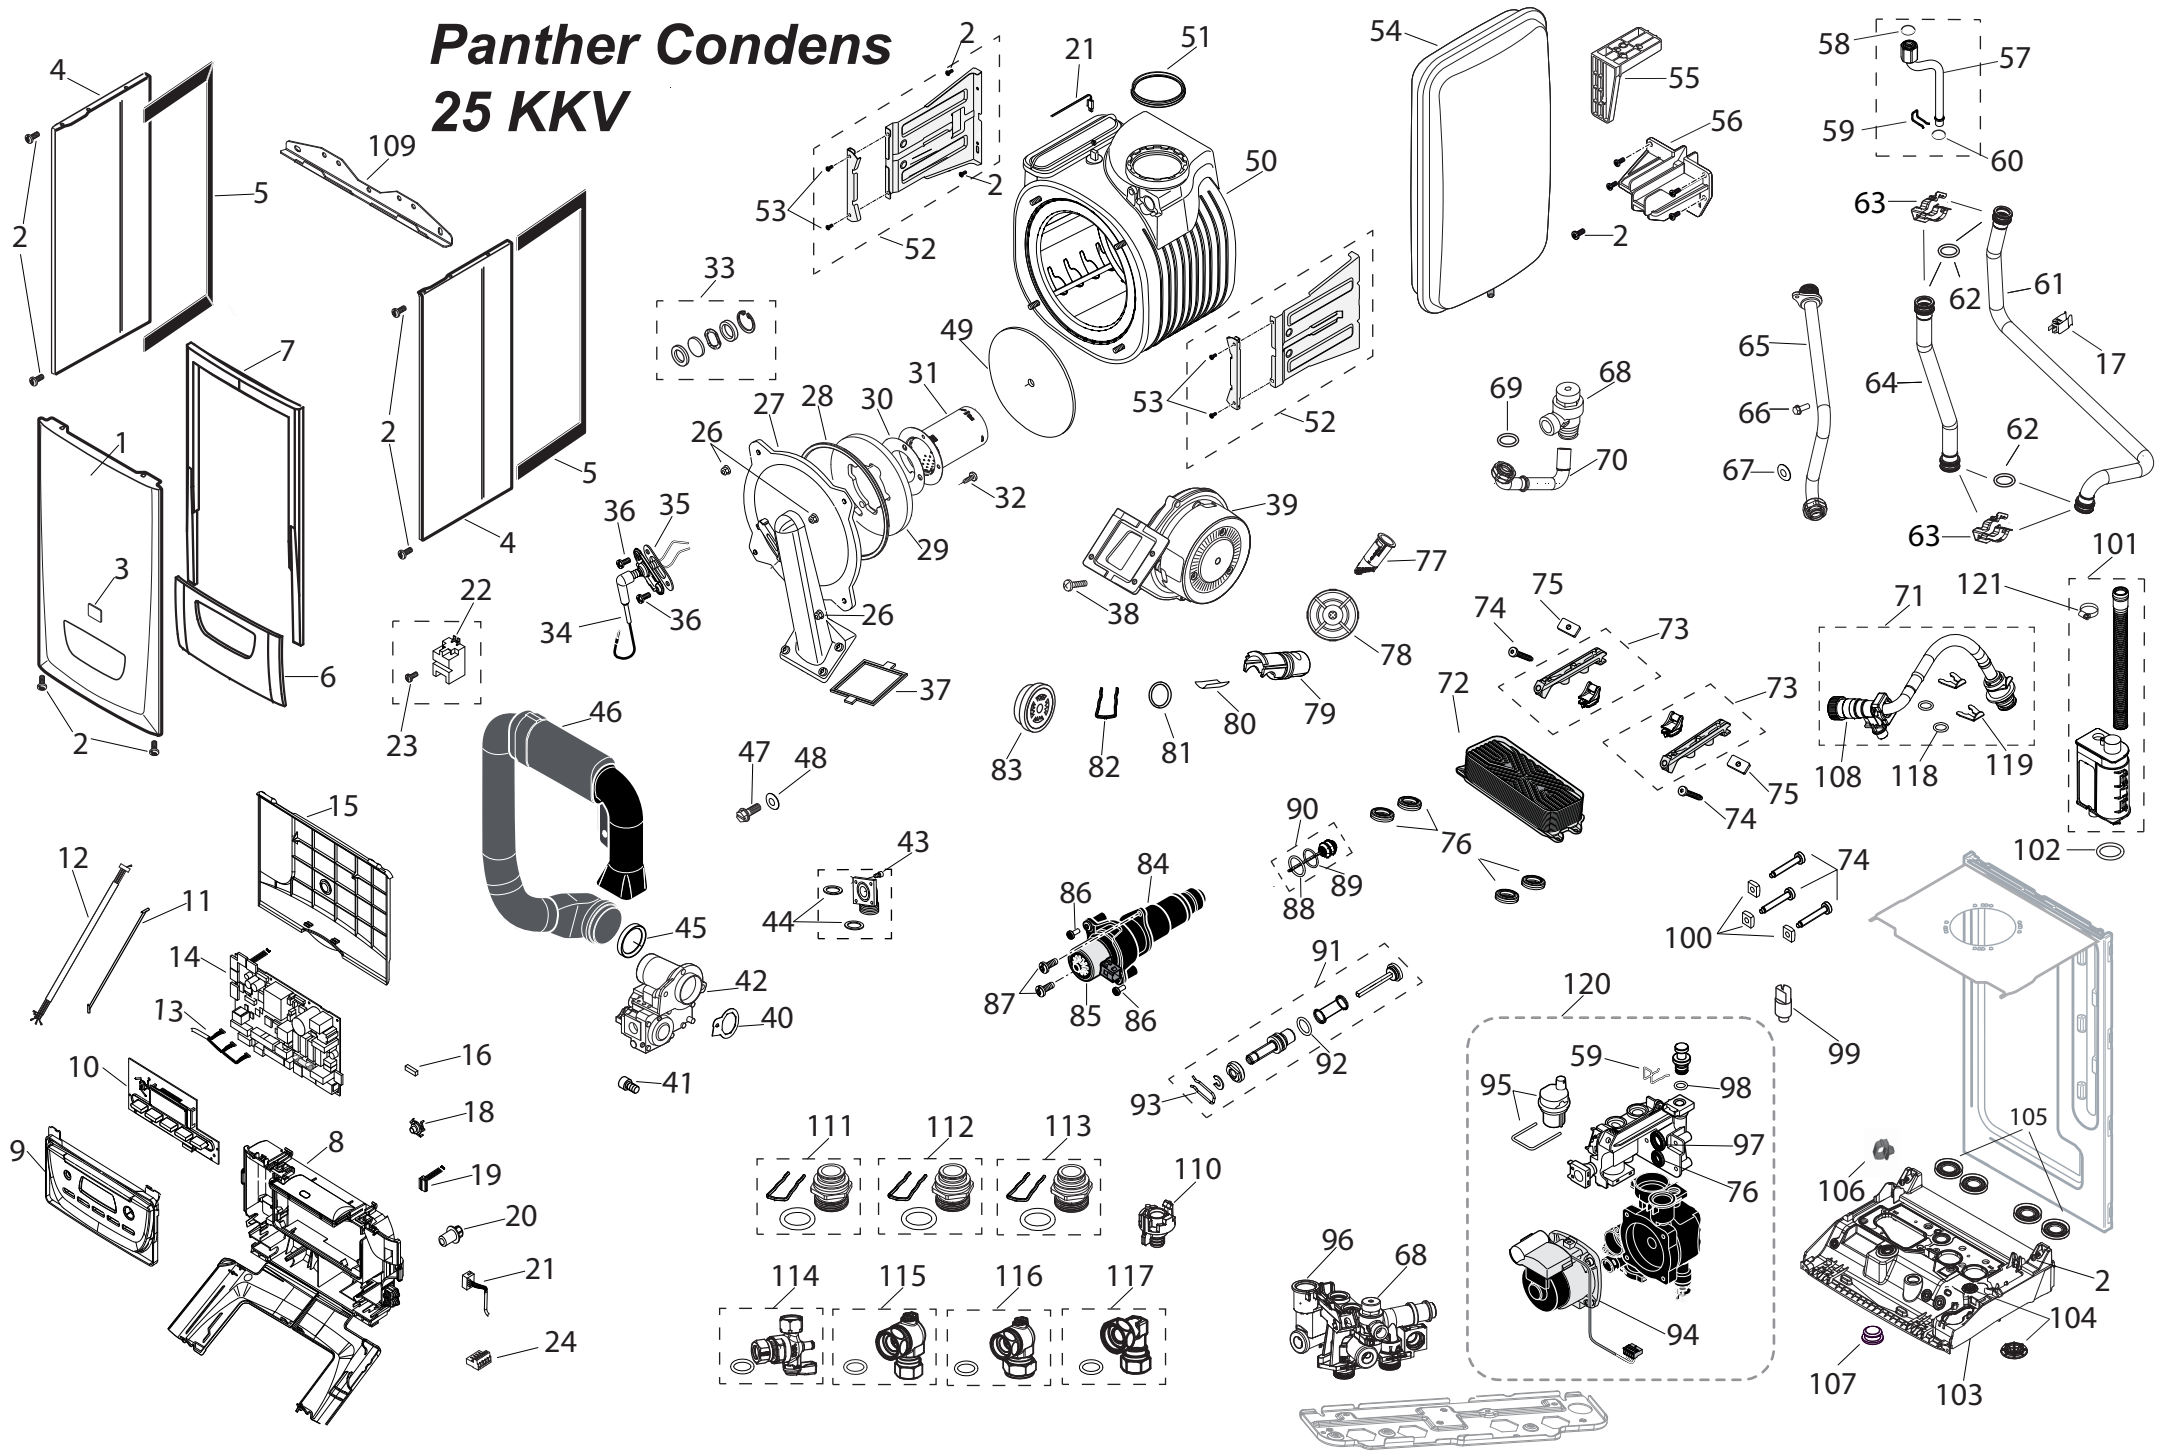

Panther Condens

25 KKV

25 KKV