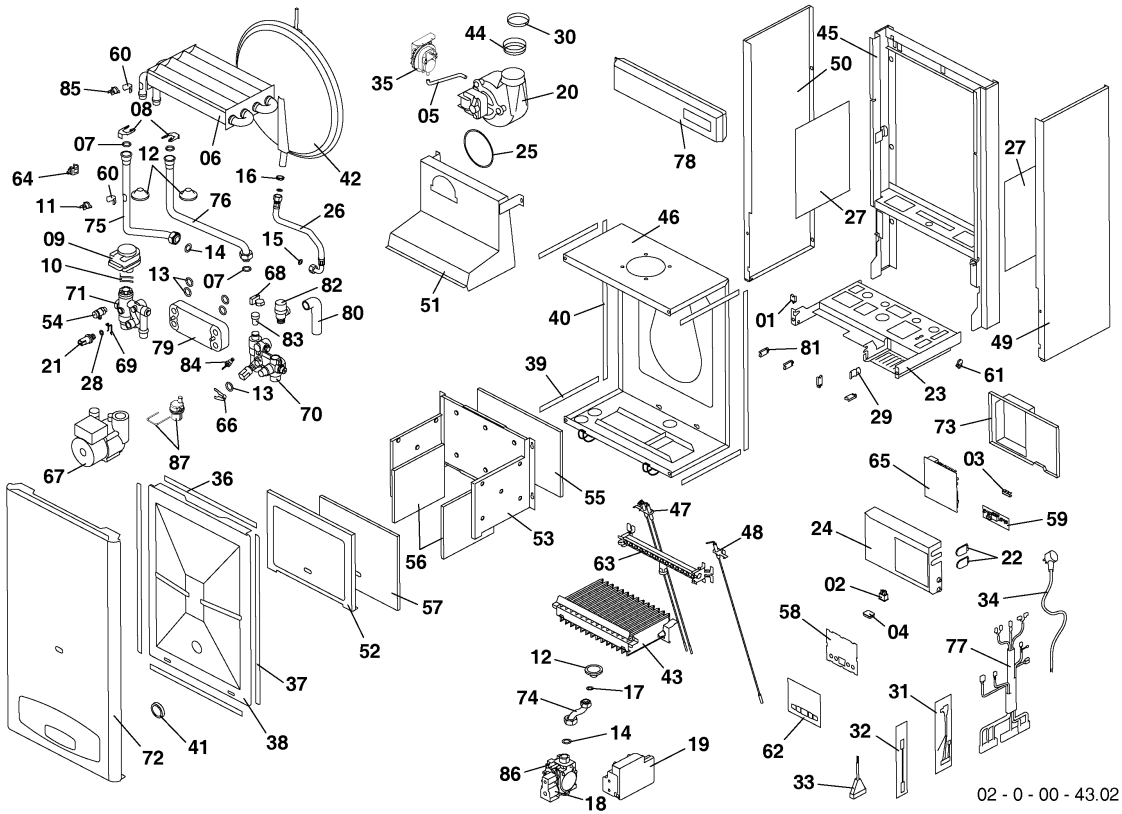

Wall-hung boilers (fan-assisted combi)

24KTV17 Panther

00 - General view

Wall-hung boilers (fan-assisted combi)

24KTV17 Panther

00 - General view

Поз.	Артикульный номер	Описание	Указание, замечание
01	0020035605	Cable clip F1202 KWS-1N	
02	0020033233	Mains On/Off switch	
03	0020033239	Counterpart 6 poles - 6,3mm	
04	0020033241	Bubble of 1 pole switches	
05	0020033263	Silicon hose to manostat	
06	0020025264	Heat exchanger	
07	0020043217	O-ring, (x10)	
08	0020033344	Clip for exchanger	
09	0020025278	Motor, 3way valve	
10	0020033430	Clip to electromotor block	
11	0020027575	Thermostat bim.non-revers.	
12	0020033462	Grommet I 326 14mm	
13	0020033467	O-Ring, 18x3,5, (x10)	
14	0020027665	Sealing ring 24x15x2, (x10)	
15	0020033473	Gasket, 15x8x2, (x10)	
16	0020033836	Nut 3/8 low	
17	0020033932	Sealing ring, AFM 34 18x10x2, (x10)	
18	05641100	Gas valve G20/G30	
19	0020023214	El. ignition	
20	0020023215	Fan	
21	S5720500	Pressure sensor	
22	0020034087	El. box grommet - divided	
23	0020034089	El. panel - back J	
24	0020034090	El. panel J	
25	0020034094	Gasket, fan J, (x5)	
26	0020034104	Hose arm. 3/8-3/8-elbow 30cm	
27	0020034106	Reflex foil -II	
28	0020034114	O-Ring, 14x9,5x2,5, (x10)	
29	0020034119	El. panel catch J	
30	0020034144	Shield J	
31	0020027600	Wire, supply pump	
32	0020034152	WIRE	
33	0020034153	Wire 3WV	