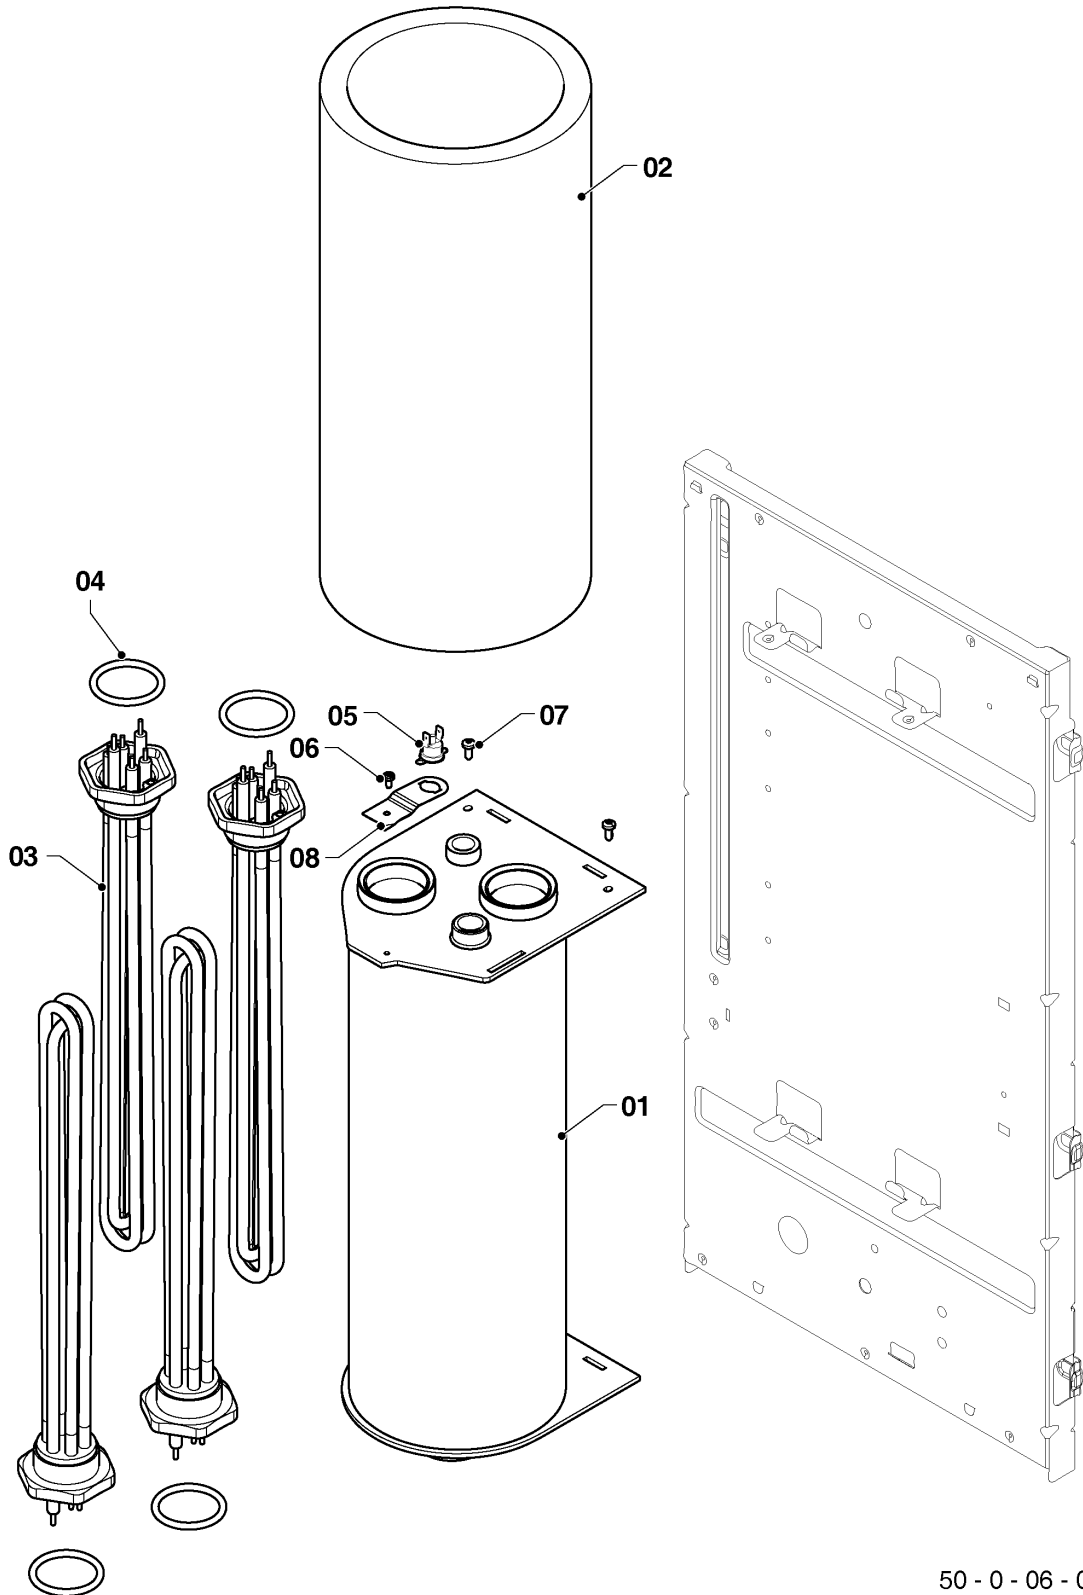

Wall-hung boilers (electric)

28KE/14 Ray RU,UA

06 - Heat exchanger

50 - 0 - 06 - 01

Wall-hung boilers (electric)

28KE/14 Ray RU,UA

06 - Heat exchanger

Поз.	Артикульный номер	Описание	Указание, замечание
01	0010026210	Heat exchanger	28KE/14 Ray RU,UA
02	0020265335	Insulation	
03	0020094648	Heating element, 7kW with wires	28KE/14 Ray RU,UA
04	0020034829	O ring 45x5 (set 5 pc)	
05	0020094666	Thermostat, bim. 100 degC	
06	0010026078	Screw, (PK10)	
07	05493300	Screw, (x25)	
08	0020153337	Springclip, ST