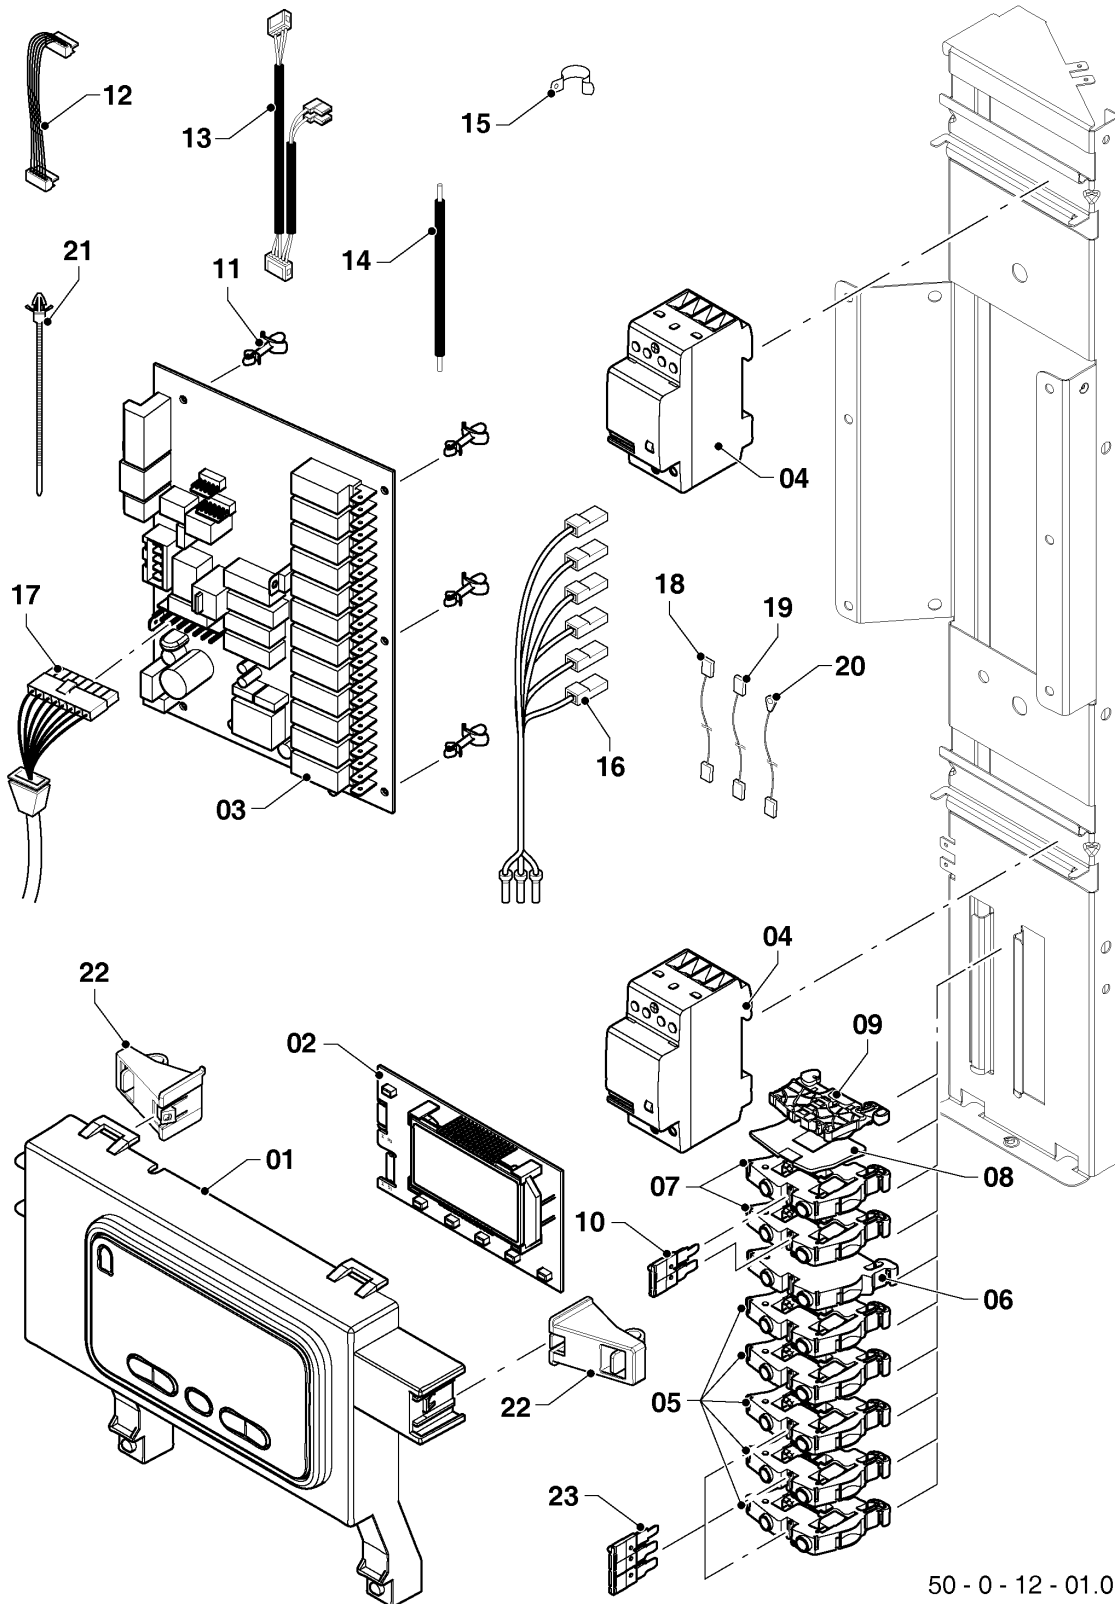

Wall-hung boilers (electric)

28KE/14 Ray RU,UA

12 - Control box

50 - 0 - 12 - 01.01

Wall-hung boilers (electric)

28KE/14 Ray RU,UA

12 - Control box

Поз.	Артикульный номер	Описание	Указание, замечание
01	0010025867	Control panel	
02	0010025889	Display	
03	0010025880	PCB	28KE/14 Ray RU,UA
04	0020025215	Contactora ISCH 25A	
05	0010026180	Clamp	grey
06	0010026183	Clamp	PE
07	0010026177	Clamp	blue
08	0010026186	Clamp	
09	0010026189	Clamp	
10	0010026174	Jumper	
11	0020044646	Plastic distance spacer	
12	0010025871	Cable	
13	0010026160	Wiring harness	
14	0020033905	Wire Q027 VJ	
15	0020104971	Spring clip	
16	0020094671	Harness, contactor 18-28K13	28KE/14 Ray RU,UA
17	0010026086	Wiring harness	28KE/14 Ray RU,UA
18	0010026163	Cable	
19	0010026166	Cable	
20	0010026169	Cable	
21	0010026155	Cable tie	
22	0020211637	Support	
23	0010032081	Bridge