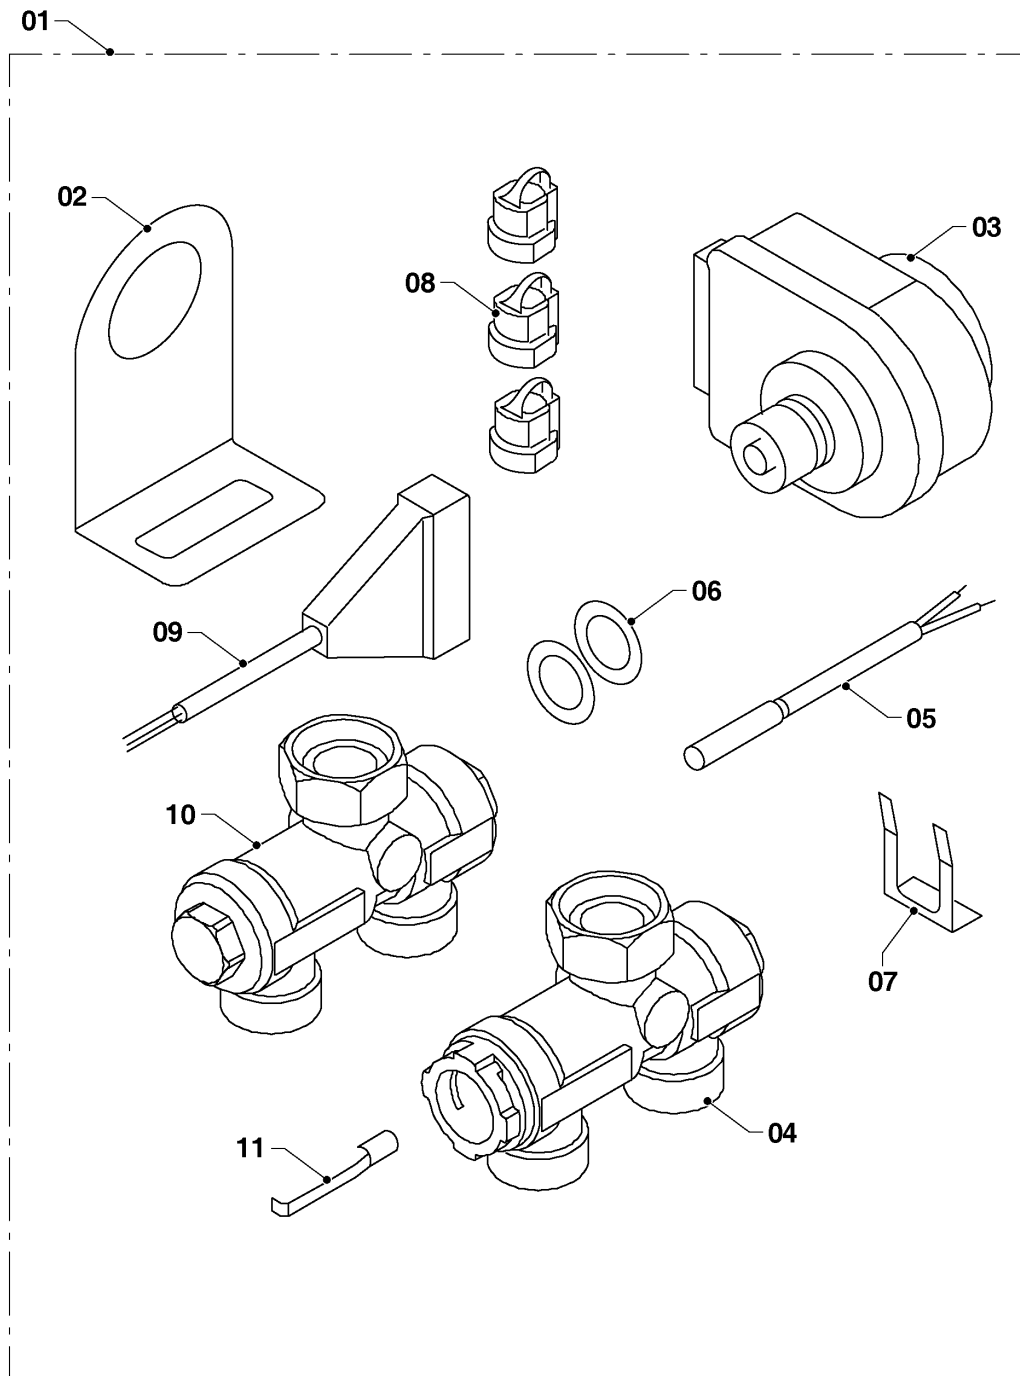

Wall-hung boilers (electric)

28KE/14 Ray RU,UA

08b - Connection parts

50 - 0 - 08 - 03

Wall-hung boilers (electric)

28KE/14 Ray RU,UA

08b - Connection parts

Поз.	Артикульный номер	Описание	Указание, замечание
01	0010027587	Kit, 3-way valve FUGAS	accessory, cannot be delivered as spare part
02	-	-	not available
03	0020025278	Motor, 3way valve	
04	0020027610	3-WAY VALVE	
05	0020174087	2.7kohm NTC sensor for external tank	accessory, cannot be delivered as spare part
06	0020027665	Sealing ring 24x15x2, (x10)	
07	0020033430	Clip to electromotor block	
08	0020033838	Plastic cable grommet	
09	0010031634	Cable	
10	0020034698	T-PART BOILER CONNECTION	
11	-	-	not for these appliances