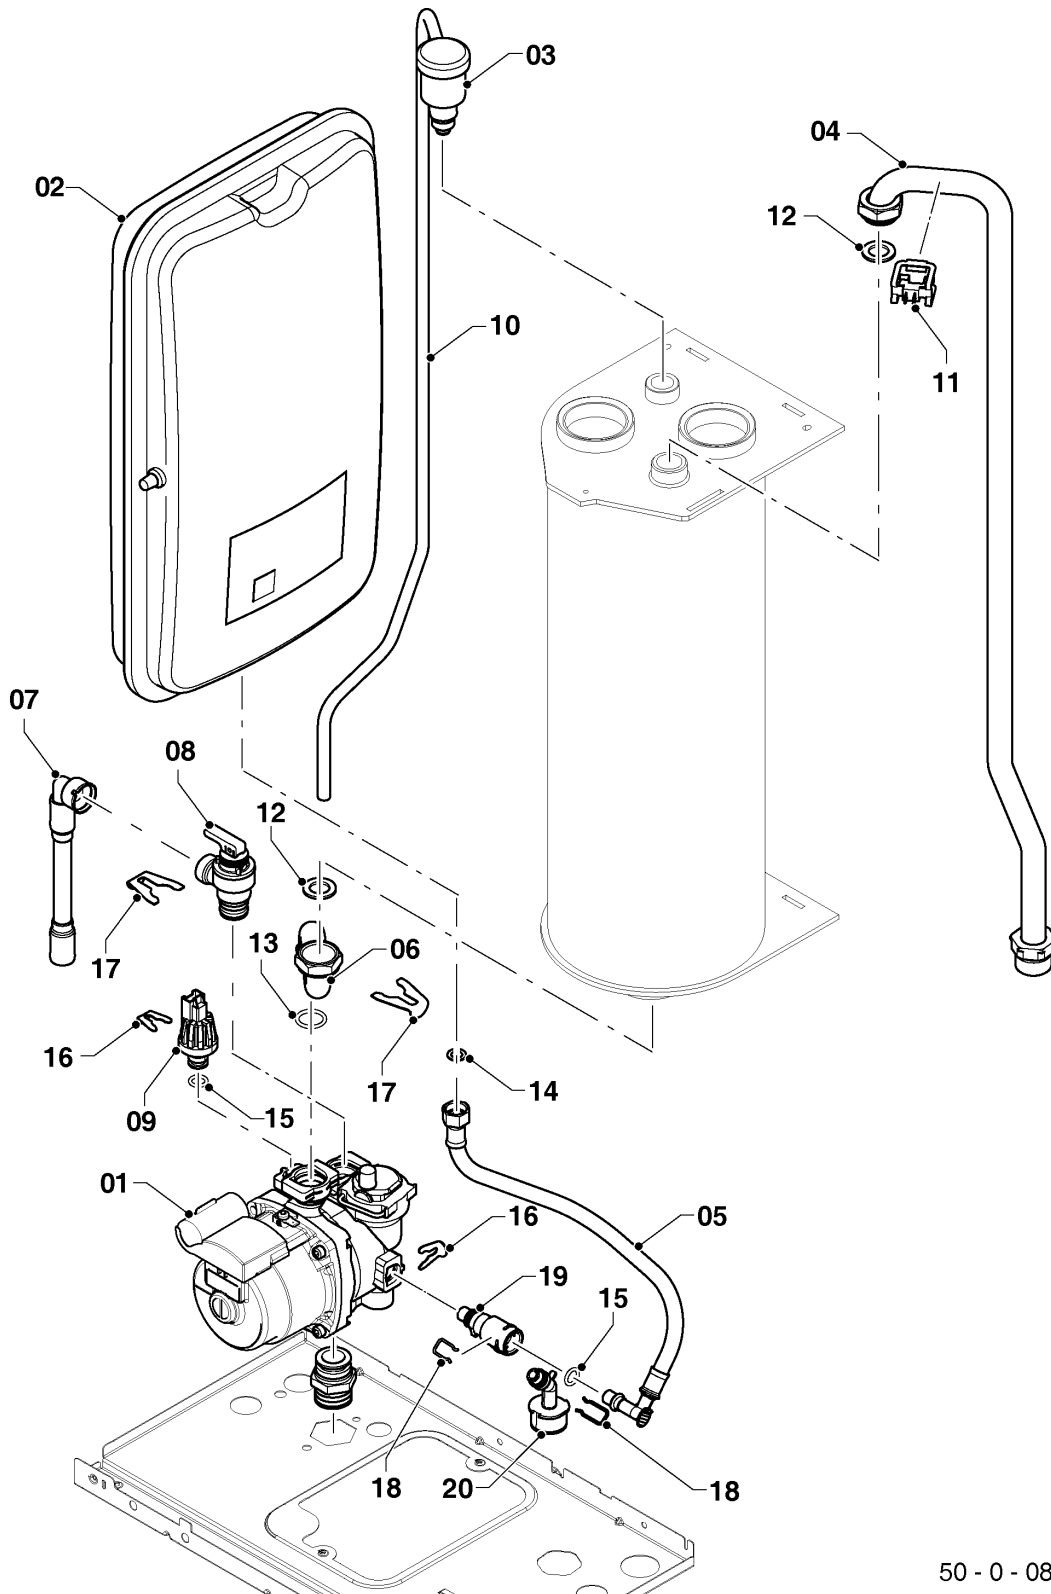

Wall-hung boilers (electric)

28KE/14 Ray RU,UA

08a - Hydraulic parts

50 - 0 - 08 - 02

Wall-hung boilers (electric)

28KE/14 Ray RU,UA

08a - Hydraulic parts

Поз.	Артикульный номер	Описание	Указание, замечание
01	0010025841	Pump	with parts 13,15,16,17
02	0020097328	Expansion vessel	
03	0010025882	Automatic air vent	
04	0010025850	Tube	with part 12
05	0020272907	Flexible tube	
06	0010025847	Tube	with parts 12,13,17
07	0010026152	Flexible tube	
08	0020047005	Pressure relief valve, 3 bar	
09	0020079644	Sensor	
10	0010025862	Hose	
11	0020047027	Sensor, NTC	
12	0020039740	Gasket, (x5)	
13	0020014175	O-ring, (x10)	
14	0020097202	O-ring, (x10)	
15	0020014177	O-ring, (x10)	
16	S5466200	Clip, 10 mm, (x10)	
17	S5465700	Clip, 18 mm, (x10)	
18	0020047019	Clip, (x10)	
19	0010025860	Adapter	with parts 15,18
20	0020172910	Pressure gauge