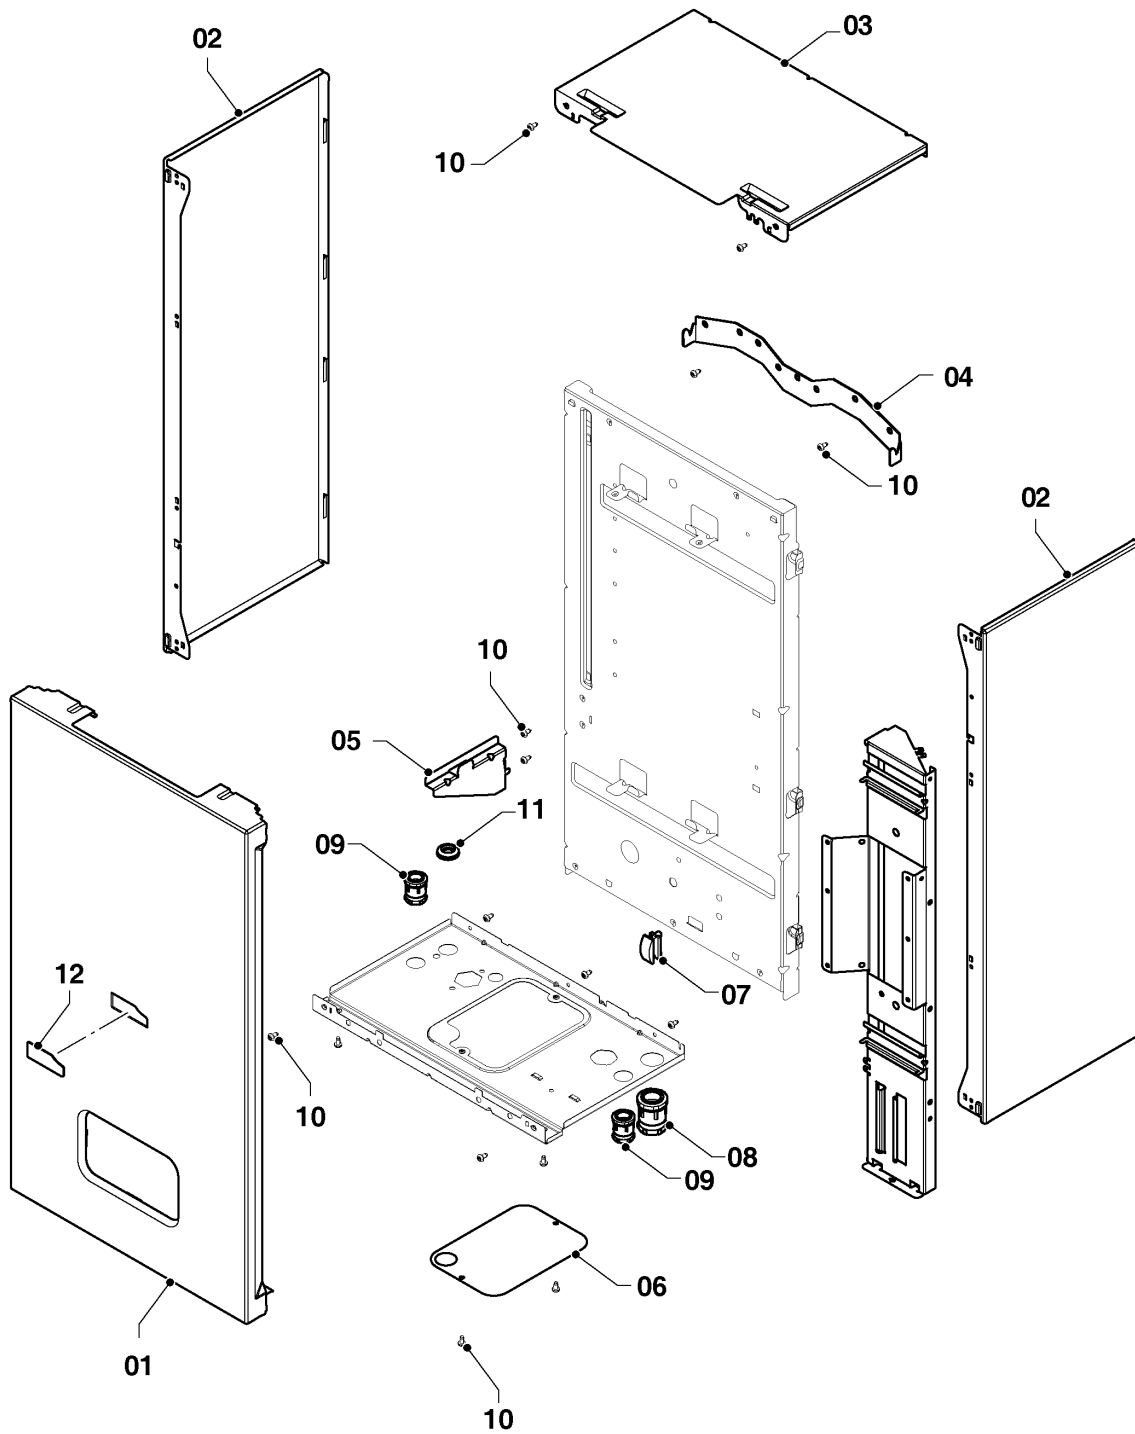

Wall-hung boilers (electric)

28KE/14 Ray RU,UA

07 - Casing parts

50 - 0 - 07 - 01

Wall-hung boilers (electric)

28KE/14 Ray RU,UA

07 - Casing parts

Поз.	Артикульный номер	Описание	Указание, замечание
01	0020211614	Front panel	with part 10
02	0020211615	Side panel	with part 10
03	0010026213	Cover plate	with part 10
04	0020043720	Set - hanging v.17	
05	0010028700	Retainer	
06	0010026216	Base plate	with part 10
07	0020273336	Clamp, (x5)	
08	0020033220	Bushing AL GP 21	
09	0020033218	Bushing AL GP 13,5	
10	0020175576	Screw, (x10)	
11	0010025887	Grommet for pipe	
12	0020140934	Company plaque Protherm