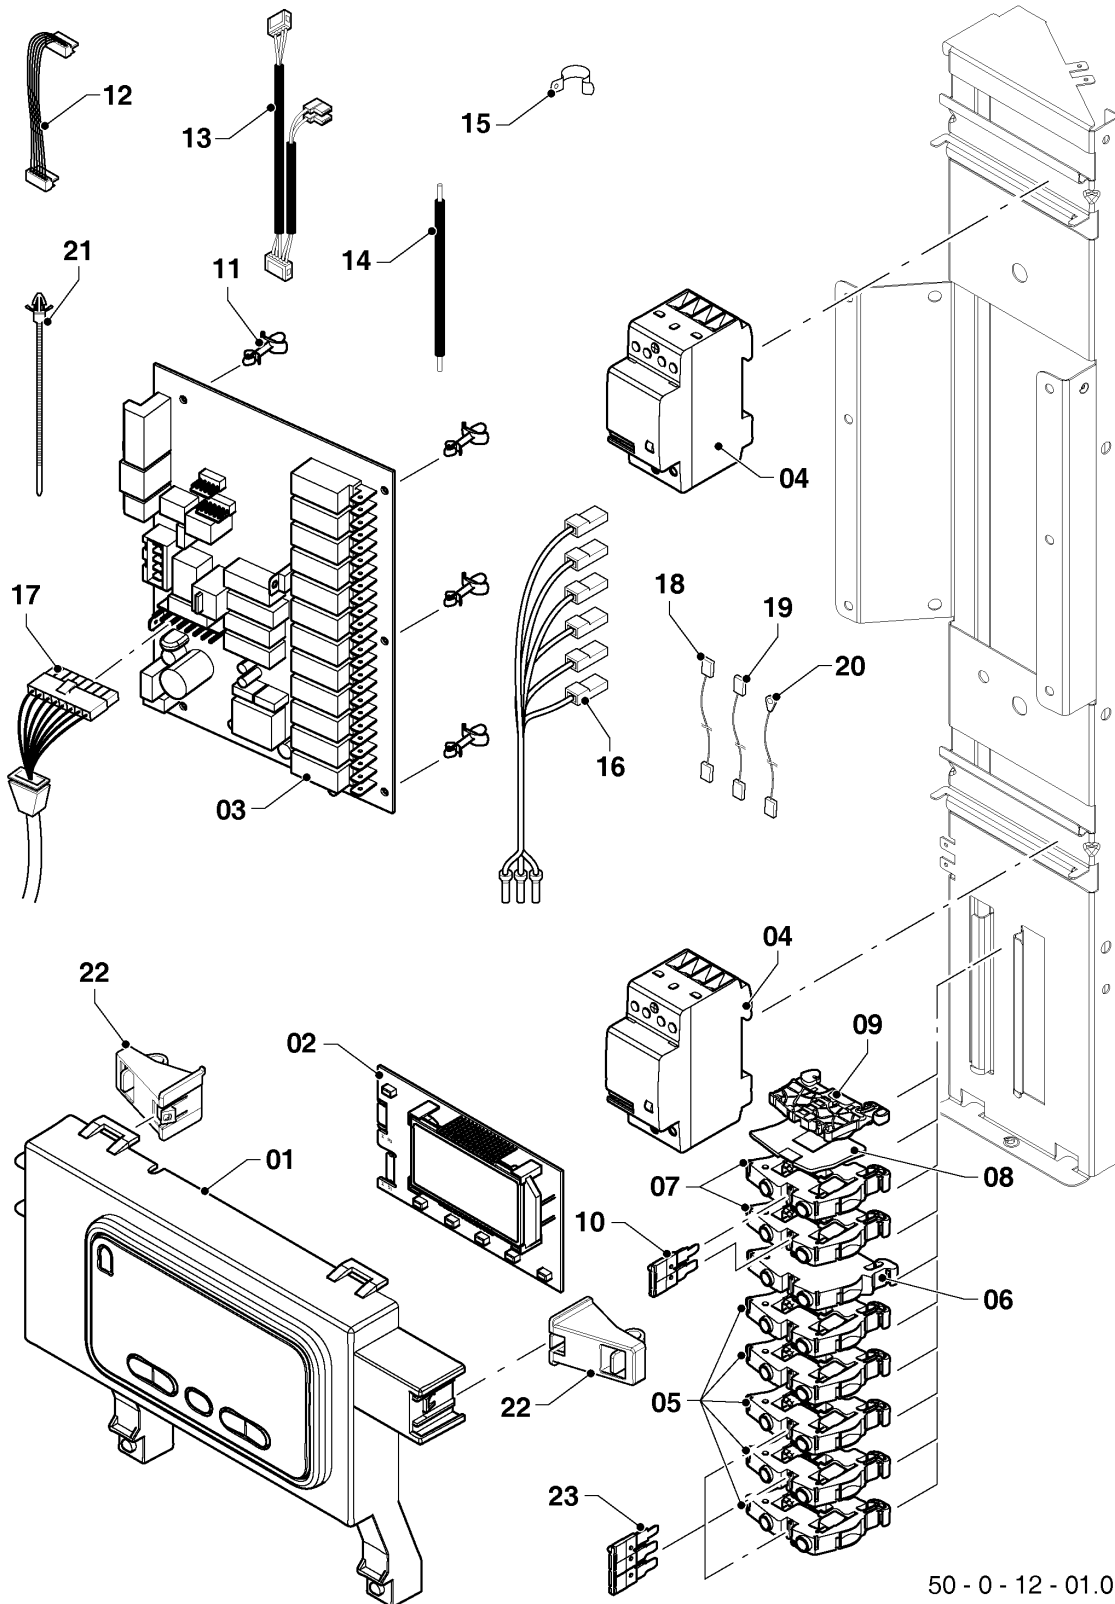

Wall-hung boilers (electric)

18KE/14 Ray RU,UA

12 - Control box

50 - 0 - 12 - 01.01

Wall-hung boilers (electric)

18KE/14 Ray RU,UA

12 - Control box

Поз.	Артикульный номер	Описание	Указание, замечание
01	0010025867	Control panel	
02	0010025889	Display	
03	0010025877	PCB	18KE/14 Ray RU,UA
04	0020025215	Contactora ISCH 25A	
05	0010026180	Clamp	grey
06	0010026183	Clamp	PE
07	0010026177	Clamp	blue
08	0010026186	Clamp	
09	0010026189	Clamp	
10	0010026174	Jumper	
11	0020044646	Plastic distance spacer	
12	0010025871	Cable	
13	0010026160	Wiring harness	
14	0020033905	Wire Q027 VJ	
15	0020104971	Spring clip	
16	0020095625	Harness, contactor 18-21K13	18KE/14 Ray RU,UA
16	0020094671	Harness, contactor 18-28K13	18KE/14 Ray RU,UA
17	0010026086	Wiring harness	18KE/14 Ray RU,UA
18	0010026163	Cable	
19	0010026166	Cable	
20	0010026169	Cable	
21	0010026155	Cable tie	
22	0020211637	Support	
23	0010032081	Bridge