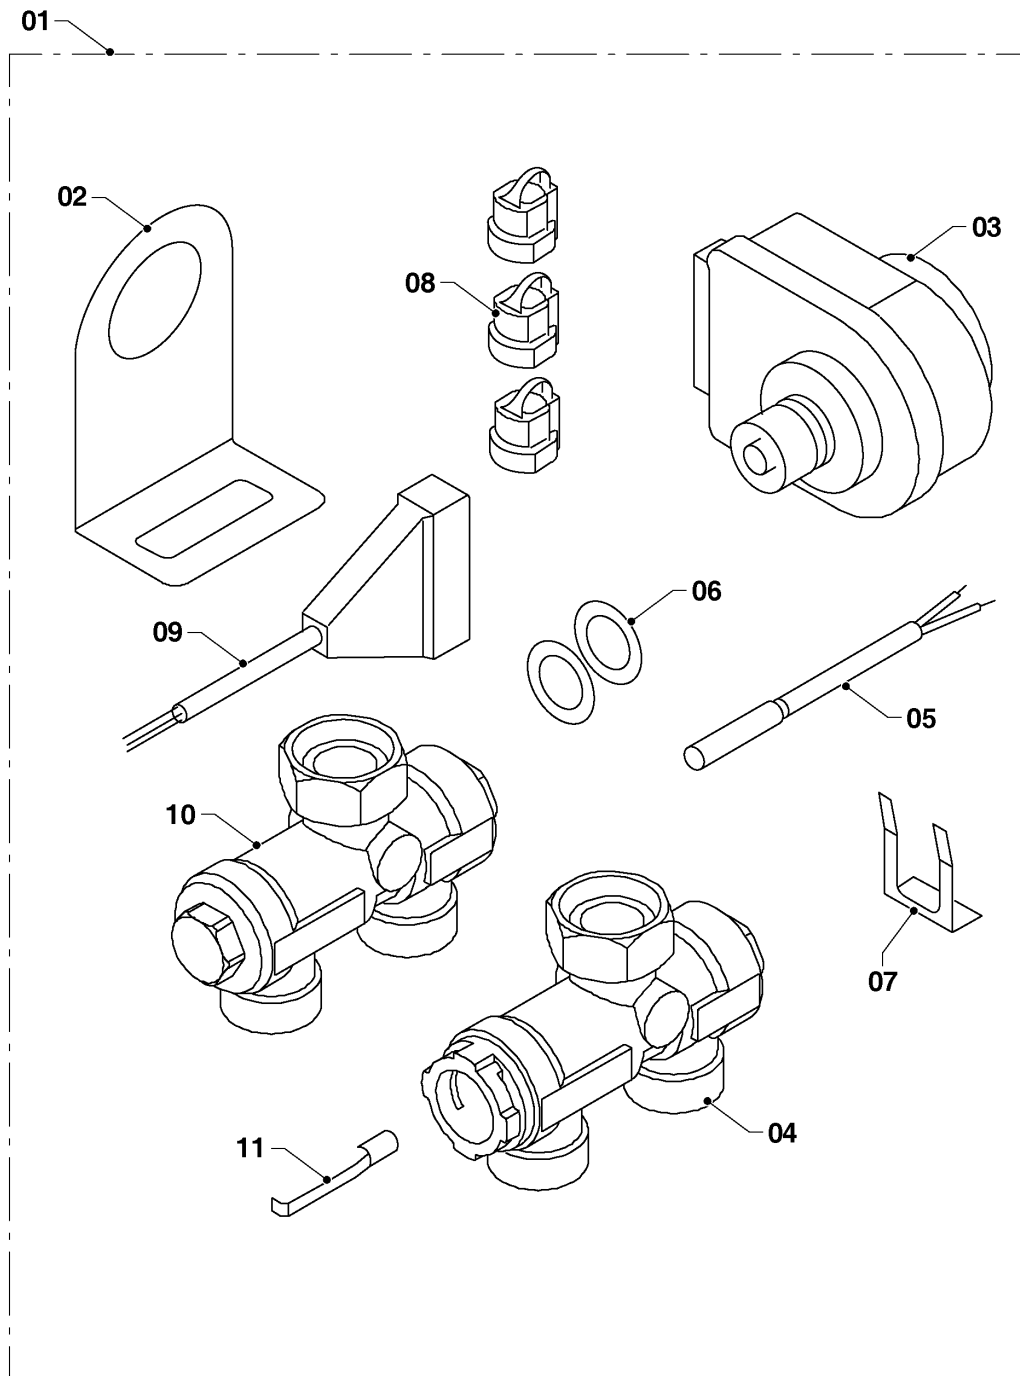

Wall-hung boilers (electric)

18KE/14 Ray RU,UA

08a - Hydraulic parts

50 - 0 - 08 - 02

Wall-hung boilers (electric)

18KE/14 Ray RU,UA

08a - Hydraulic parts

Поз.	Артикульный номер	Описание	Указание, замечание
01	0010025841	Pump	with parts 13,15,16,17
02	0020097328	Expansion vessel	
03	0010025882	Automatic air vent	
04	0010025850	Tube	with part 12
05	0020272907	Flexible tube	
06	0010025847	Tube	with parts 12,13,17
07	0010026152	Flexible tube	
08	0020047005	Pressure relief valve, 3 bar	
09	0020079644	Sensor	
10	0010025862	Hose	
11	0020047027	Sensor, NTC	
12	0020039740	Gasket, (x5)	
13	0020014175	O-ring, (x10)	
14	0020097202	O-ring, (x10)	
15	0020014177	O-ring, (x10)	
16	S5466200	Clip, 10 mm, (x10)	
17	S5465700	Clip, 18 mm, (x10)	
18	0020047019	Clip, (x10)	
19	0010025860	Adapter	with parts 15,18
20	0020172910	Pressure gauge	

Wall-hung boilers (electric)

18KE/14 Ray RU,UA

08b - Connection parts

50 - 0 - 08 - 03

Wall-hung boilers (electric)

18KE/14 Ray RU,UA

08b - Connection parts

Поз.	Артикульный номер	Описание	Указание, замечание
01	0010027587	Kit, 3-way valve FUGAS	accessory, cannot be delivered as spare part
02	-	-	not available
03	0020025278	Motor, 3way valve	
04	0020027610	3-WAY VALVE	
05	0020174087	2.7kohm NTC sensor for external tank	accessory, cannot be delivered as spare part
06	0020027665	Sealing ring 24x15x2, (x10)	
07	0020033430	Clip to electromotor block	
08	0020033838	Plastic cable grommet	
09	0010031634	Cable	
10	0020034698	T-PART BOILER CONNECTION	
11	-	-	not for these appliances