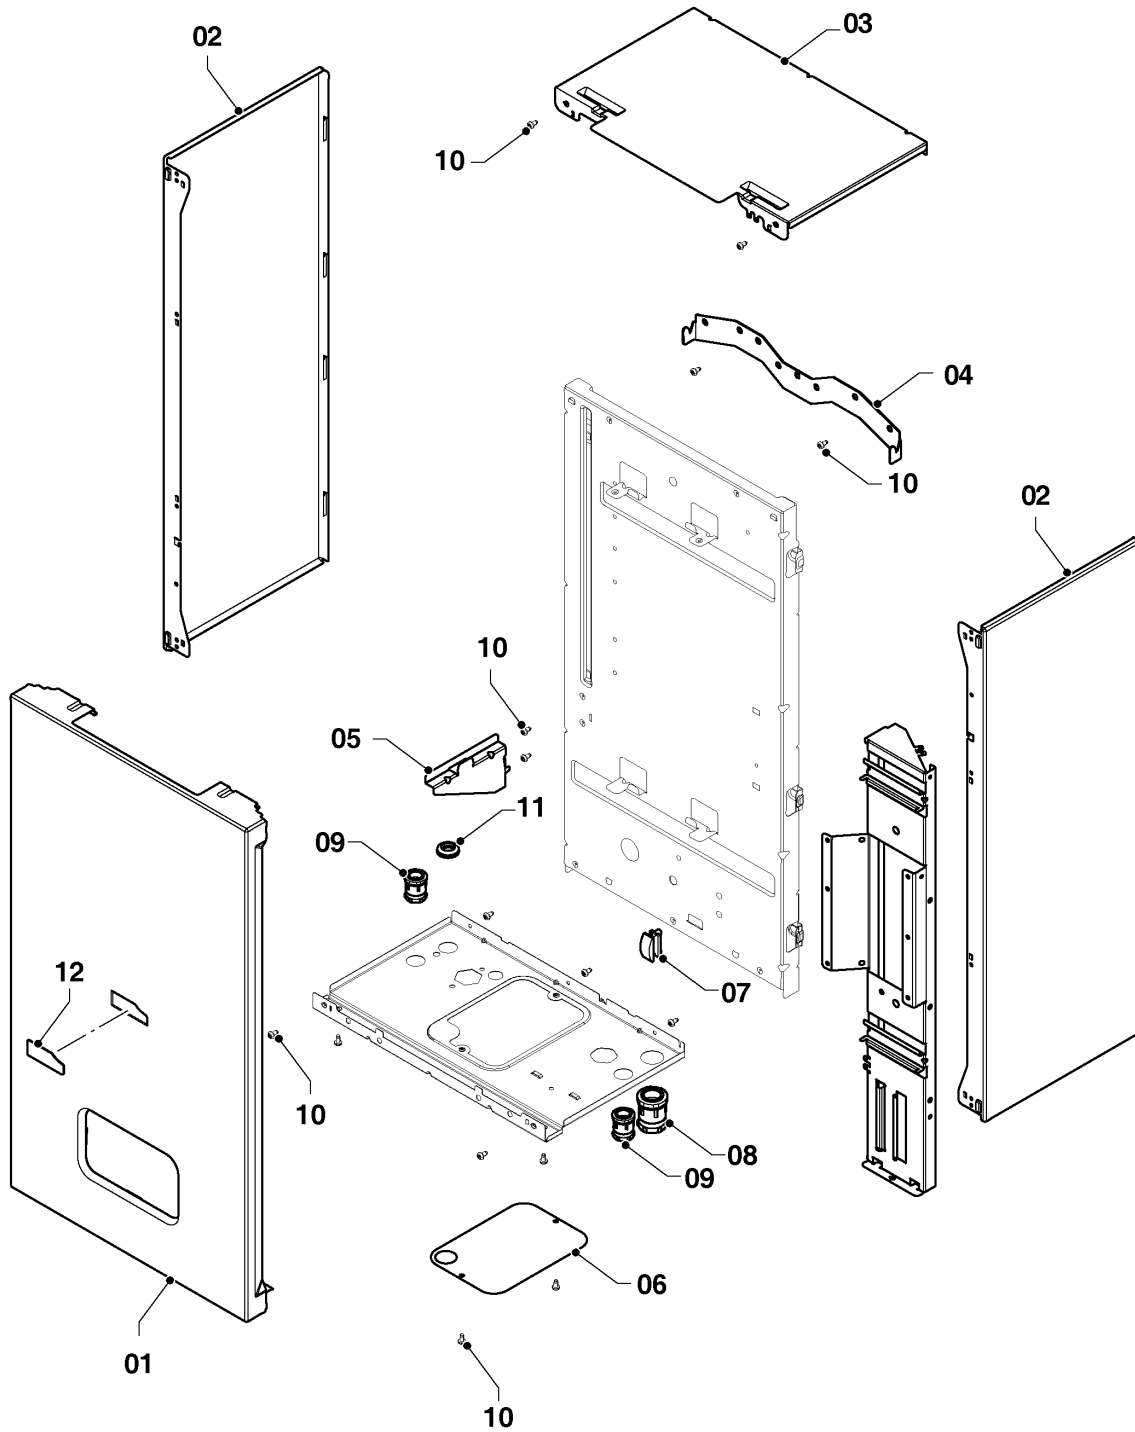

Wall-hung boilers (electric)

18KE/14 Ray RU,UA

06 - Heat exchanger

50 - 0 - 06 - 01

Wall-hung boilers (electric)

18KE/14 Ray RU,UA

06 - Heat exchanger

Поз.	Артикульный номер	Описание	Указание, замечание
01	0010026207	Heat exchanger	18KE/14 Ray RU,UA
02	0020265335	Insulation	
03	0020094647	Heating element, 6kW with wires	18KE/14 Ray RU,UA
04	0020034829	O ring 45x5 (set 5 pc)	
05	0020094666	Thermostat, bim. 100 degC	
06	0010026078	Screw, (PK10)	
07	05493300	Screw, (x25)	
08	0020153337	Springclip, ST	

Wall-hung boilers (electric)

18KE/14 Ray RU,UA

07 - Casing parts

50 - 0 - 07 - 01

Wall-hung boilers (electric)

18KE/14 Ray RU,UA

07 - Casing parts

Поз.	Артикульный номер	Описание	Указание, замечание
01	0020211614	Front panel	with part 10
02	0020211615	Side panel	with part 10
03	0010026213	Cover plate	with part 10
04	0020043720	Set - hanging v.17	
05	0010028700	Retainer	
06	0010026216	Base plate	with part 10
07	0020273336	Clamp, (x5)	
08	0020033220	Bushing AL GP 21	
09	0020033218	Bushing AL GP 13,5	
10	0020175576	Screw, (x10)	
11	0010025887	Grommet for pipe	
12	0020140934	Company plaque Protherm	

Wall-hung boilers (electric)

18KE/14 Ray RU,UA

08a - Hydraulic parts

50 - 0 - 08 - 02

Wall-hung boilers (electric)

18KE/14 Ray RU,UA

08a - Hydraulic parts

Поз.	Артикульный номер	Описание	Указание, замечание
01	0010025841	Pump	with parts 13,15,16,17
02	0020097328	Expansion vessel	
03	0010025882	Automatic air vent	
04	0010025850	Tube	with part 12
05	0020272907	Flexible tube	
06	0010025847	Tube	with parts 12,13,17
07	0010026152	Flexible tube	
08	0020047005	Pressure relief valve, 3 bar	
09	0020079644	Sensor	
10	0010025862	Hose	
11	0020047027	Sensor, NTC	
12	0020039740	Gasket, (x5)	
13	0020014175	O-ring, (x10)	
14	0020097202	O-ring, (x10)	
15	0020014177	O-ring, (x10)	
16	S5466200	Clip, 10 mm, (x10)	
17	S5465700	Clip, 18 mm, (x10)	
18	0020047019	Clip, (x10)	
19	0010025860	Adapter	with parts 15,18
20	0020172910	Pressure gauge	