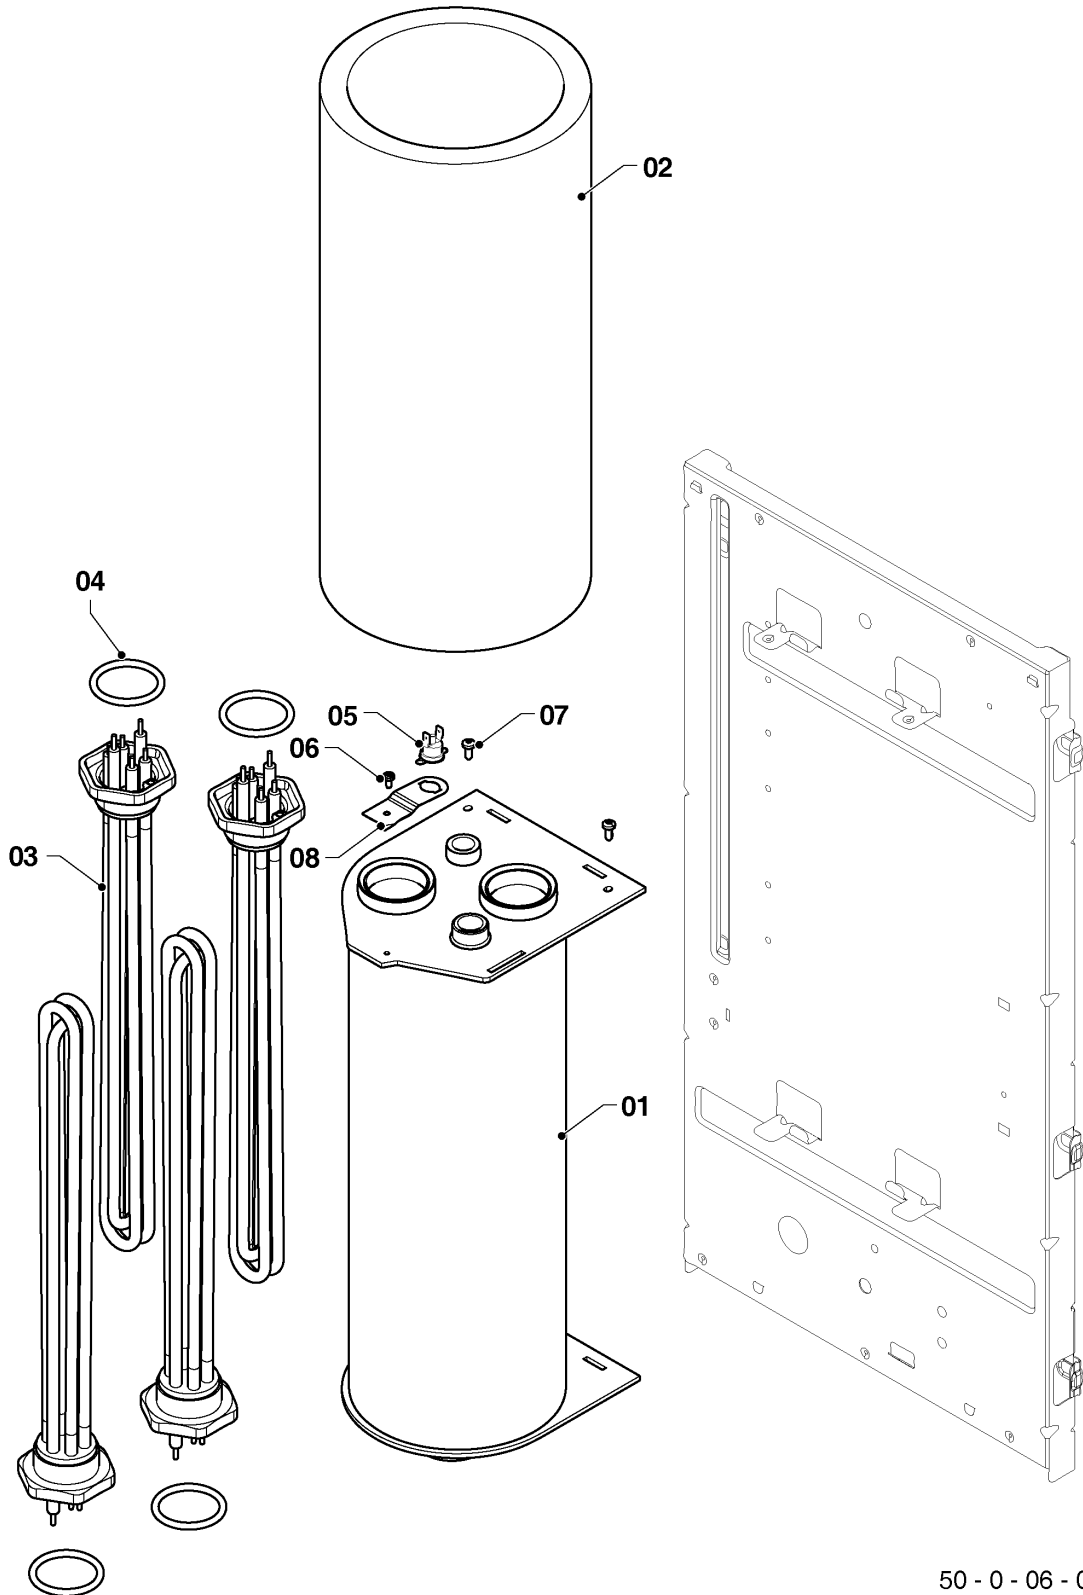

Wall-hung boilers (electric)

18KE/14 Ray RU,UA

06 - Heat exchanger

50 - 0 - 06 - 01

Wall-hung boilers (electric)

18KE/14 Ray RU,UA

06 - Heat exchanger

Поз.	Артикульный номер	Описание	Указание, замечание
01	0010026207	Heat exchanger	18KE/14 Ray RU,UA
02	0020265335	Insulation	
03	0020094647	Heating element, 6kW with wires	18KE/14 Ray RU,UA
04	0020034829	O ring 45x5 (set 5 pc)	
05	0020094666	Thermostat, bim. 100 degC	
06	0010026078	Screw, (PK10)	
07	05493300	Screw, (x25)	
08	0020153337	Springclip, ST	

Wall-hung boilers (electric)

18KE/14 Ray RU,UA

07 - Casing parts

50 - 0 - 07 - 01

Wall-hung boilers (electric)

18KE/14 Ray RU,UA

07 - Casing parts

Поз.	Артикульный номер	Описание	Указание, замечание
01	0020211614	Front panel	with part 10
02	0020211615	Side panel	with part 10
03	0010026213	Cover plate	with part 10
04	0020043720	Set - hanging v.17	
05	0010028700	Retainer	
06	0010026216	Base plate	with part 10
07	0020273336	Clamp, (x5)	
08	0020033220	Bushing AL GP 21	
09	0020033218	Bushing AL GP 13,5	
10	0020175576	Screw, (x10)	
11	0010025887	Grommet for pipe	
12	0020140934	Company plaque Protherm	

Wall-hung boilers (electric)

18KE/14 Ray RU,UA

08a - Hydraulic parts

50 - 0 - 08 - 02

Wall-hung boilers (electric)

18KE/14 Ray RU,UA

08a - Hydraulic parts

Поз.	Артикульный номер	Описание	Указание, замечание
01	0010025841	Pump	with parts 13,15,16,17
02	0020097328	Expansion vessel	
03	0010025882	Automatic air vent	
04	0010025850	Tube	with part 12
05	0020272907	Flexible tube	
06	0010025847	Tube	with parts 12,13,17
07	0010026152	Flexible tube	
08	0020047005	Pressure relief valve, 3 bar	
09	0020079644	Sensor	
10	0010025862	Hose	
11	0020047027	Sensor, NTC	
12	0020039740	Gasket, (x5)	
13	0020014175	O-ring, (x10)	
14	0020097202	O-ring, (x10)	
15	0020014177	O-ring, (x10)	
16	S5466200	Clip, 10 mm, (x10)	
17	S5465700	Clip, 18 mm, (x10)	
18	0020047019	Clip, (x10)	
19	0010025860	Adapter	with parts 15,18
20	0020172910	Pressure gauge	