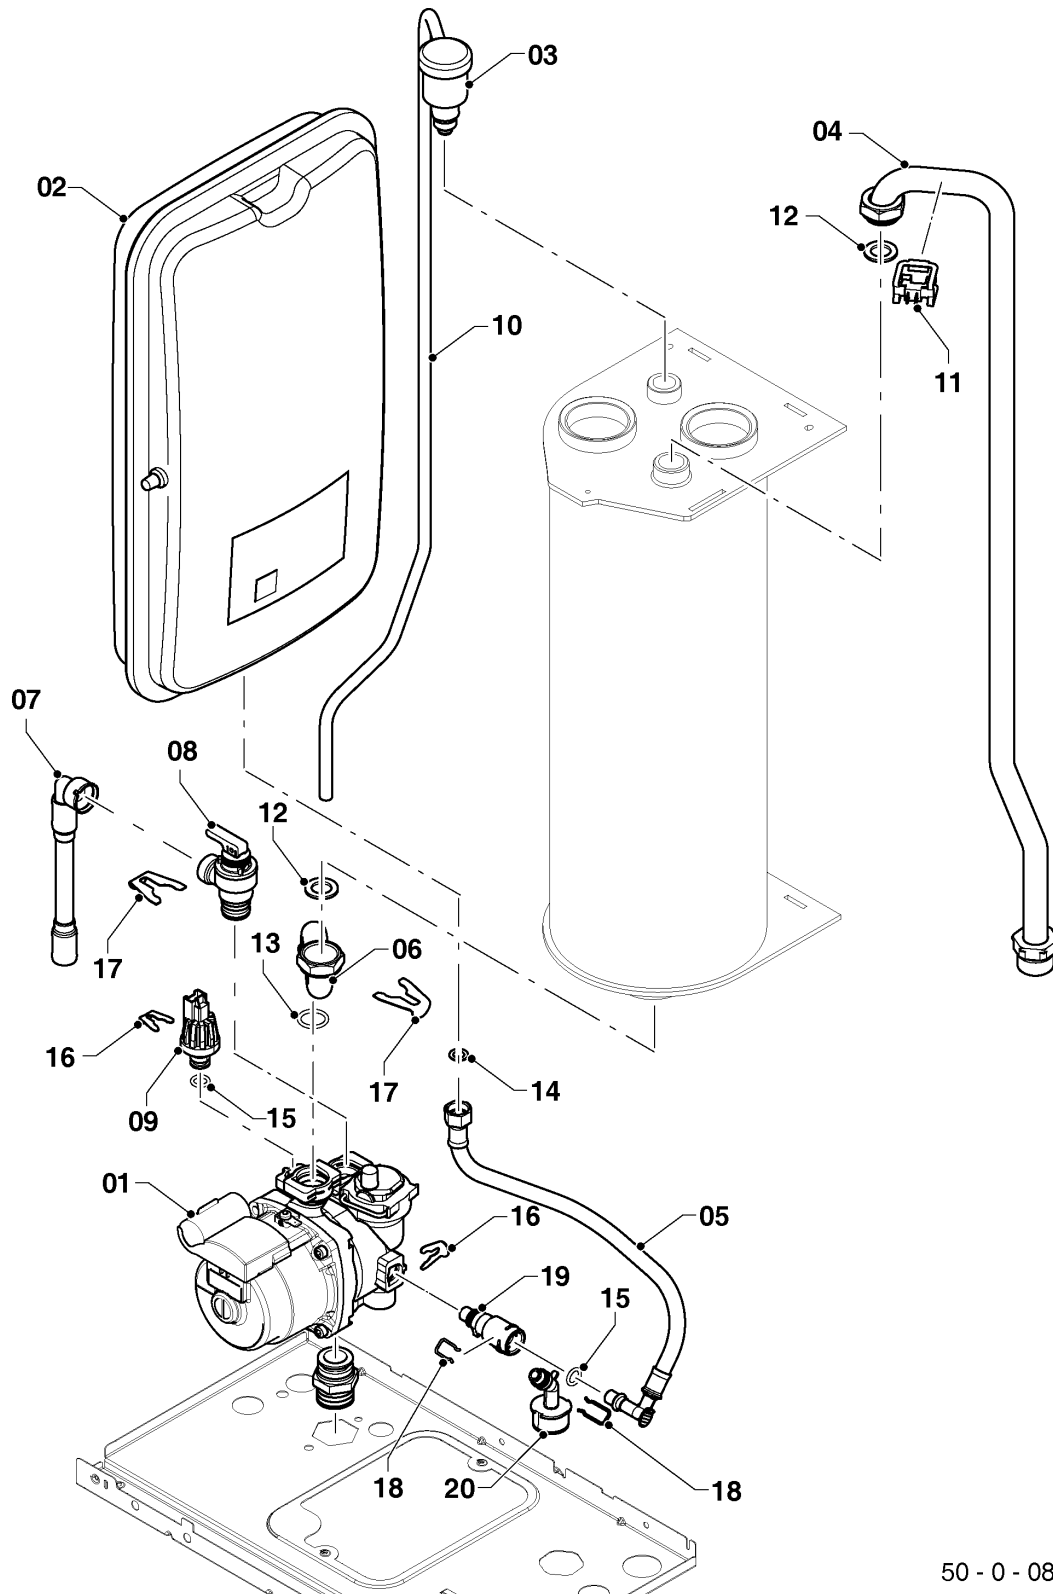

Wall-hung boilers (electric)

18KE/14 Ray RU,UA

07 - Casing parts

50 - 0 - 07 - 01

Wall-hung boilers (electric)

18KE/14 Ray RU,UA

07 - Casing parts

Поз.	Артикульный номер	Описание	Указание, замечание
01	0020211614	Front panel	with part 10
02	0020211615	Side panel	with part 10
03	0010026213	Cover plate	with part 10
04	0020043720	Set - hanging v.17	
05	0010028700	Retainer	
06	0010026216	Base plate	with part 10
07	0020273336	Clamp, (x5)	
08	0020033220	Bushing AL GP 21	
09	0020033218	Bushing AL GP 13,5	
10	0020175576	Screw, (x10)	
11	0010025887	Grommet for pipe	
12	0020140934	Company plaque Protherm	

Wall-hung boilers (electric)

18KE/14 Ray RU,UA

08a - Hydraulic parts

50 - 0 - 08 - 02

Wall-hung boilers (electric)

18KE/14 Ray RU,UA

08a - Hydraulic parts

Поз.	Артикульный номер	Описание	Указание, замечание
01	0010025841	Pump	with parts 13,15,16,17
02	0020097328	Expansion vessel	
03	0010025882	Automatic air vent	
04	0010025850	Tube	with part 12
05	0020272907	Flexible tube	
06	0010025847	Tube	with parts 12,13,17
07	0010026152	Flexible tube	
08	0020047005	Pressure relief valve, 3 bar	
09	0020079644	Sensor	
10	0010025862	Hose	
11	0020047027	Sensor, NTC	
12	0020039740	Gasket, (x5)	
13	0020014175	O-ring, (x10)	
14	0020097202	O-ring, (x10)	
15	0020014177	O-ring, (x10)	
16	S5466200	Clip, 10 mm, (x10)	
17	S5465700	Clip, 18 mm, (x10)	
18	0020047019	Clip, (x10)	
19	0010025860	Adapter	with parts 15,18
20	0020172910	Pressure gauge	